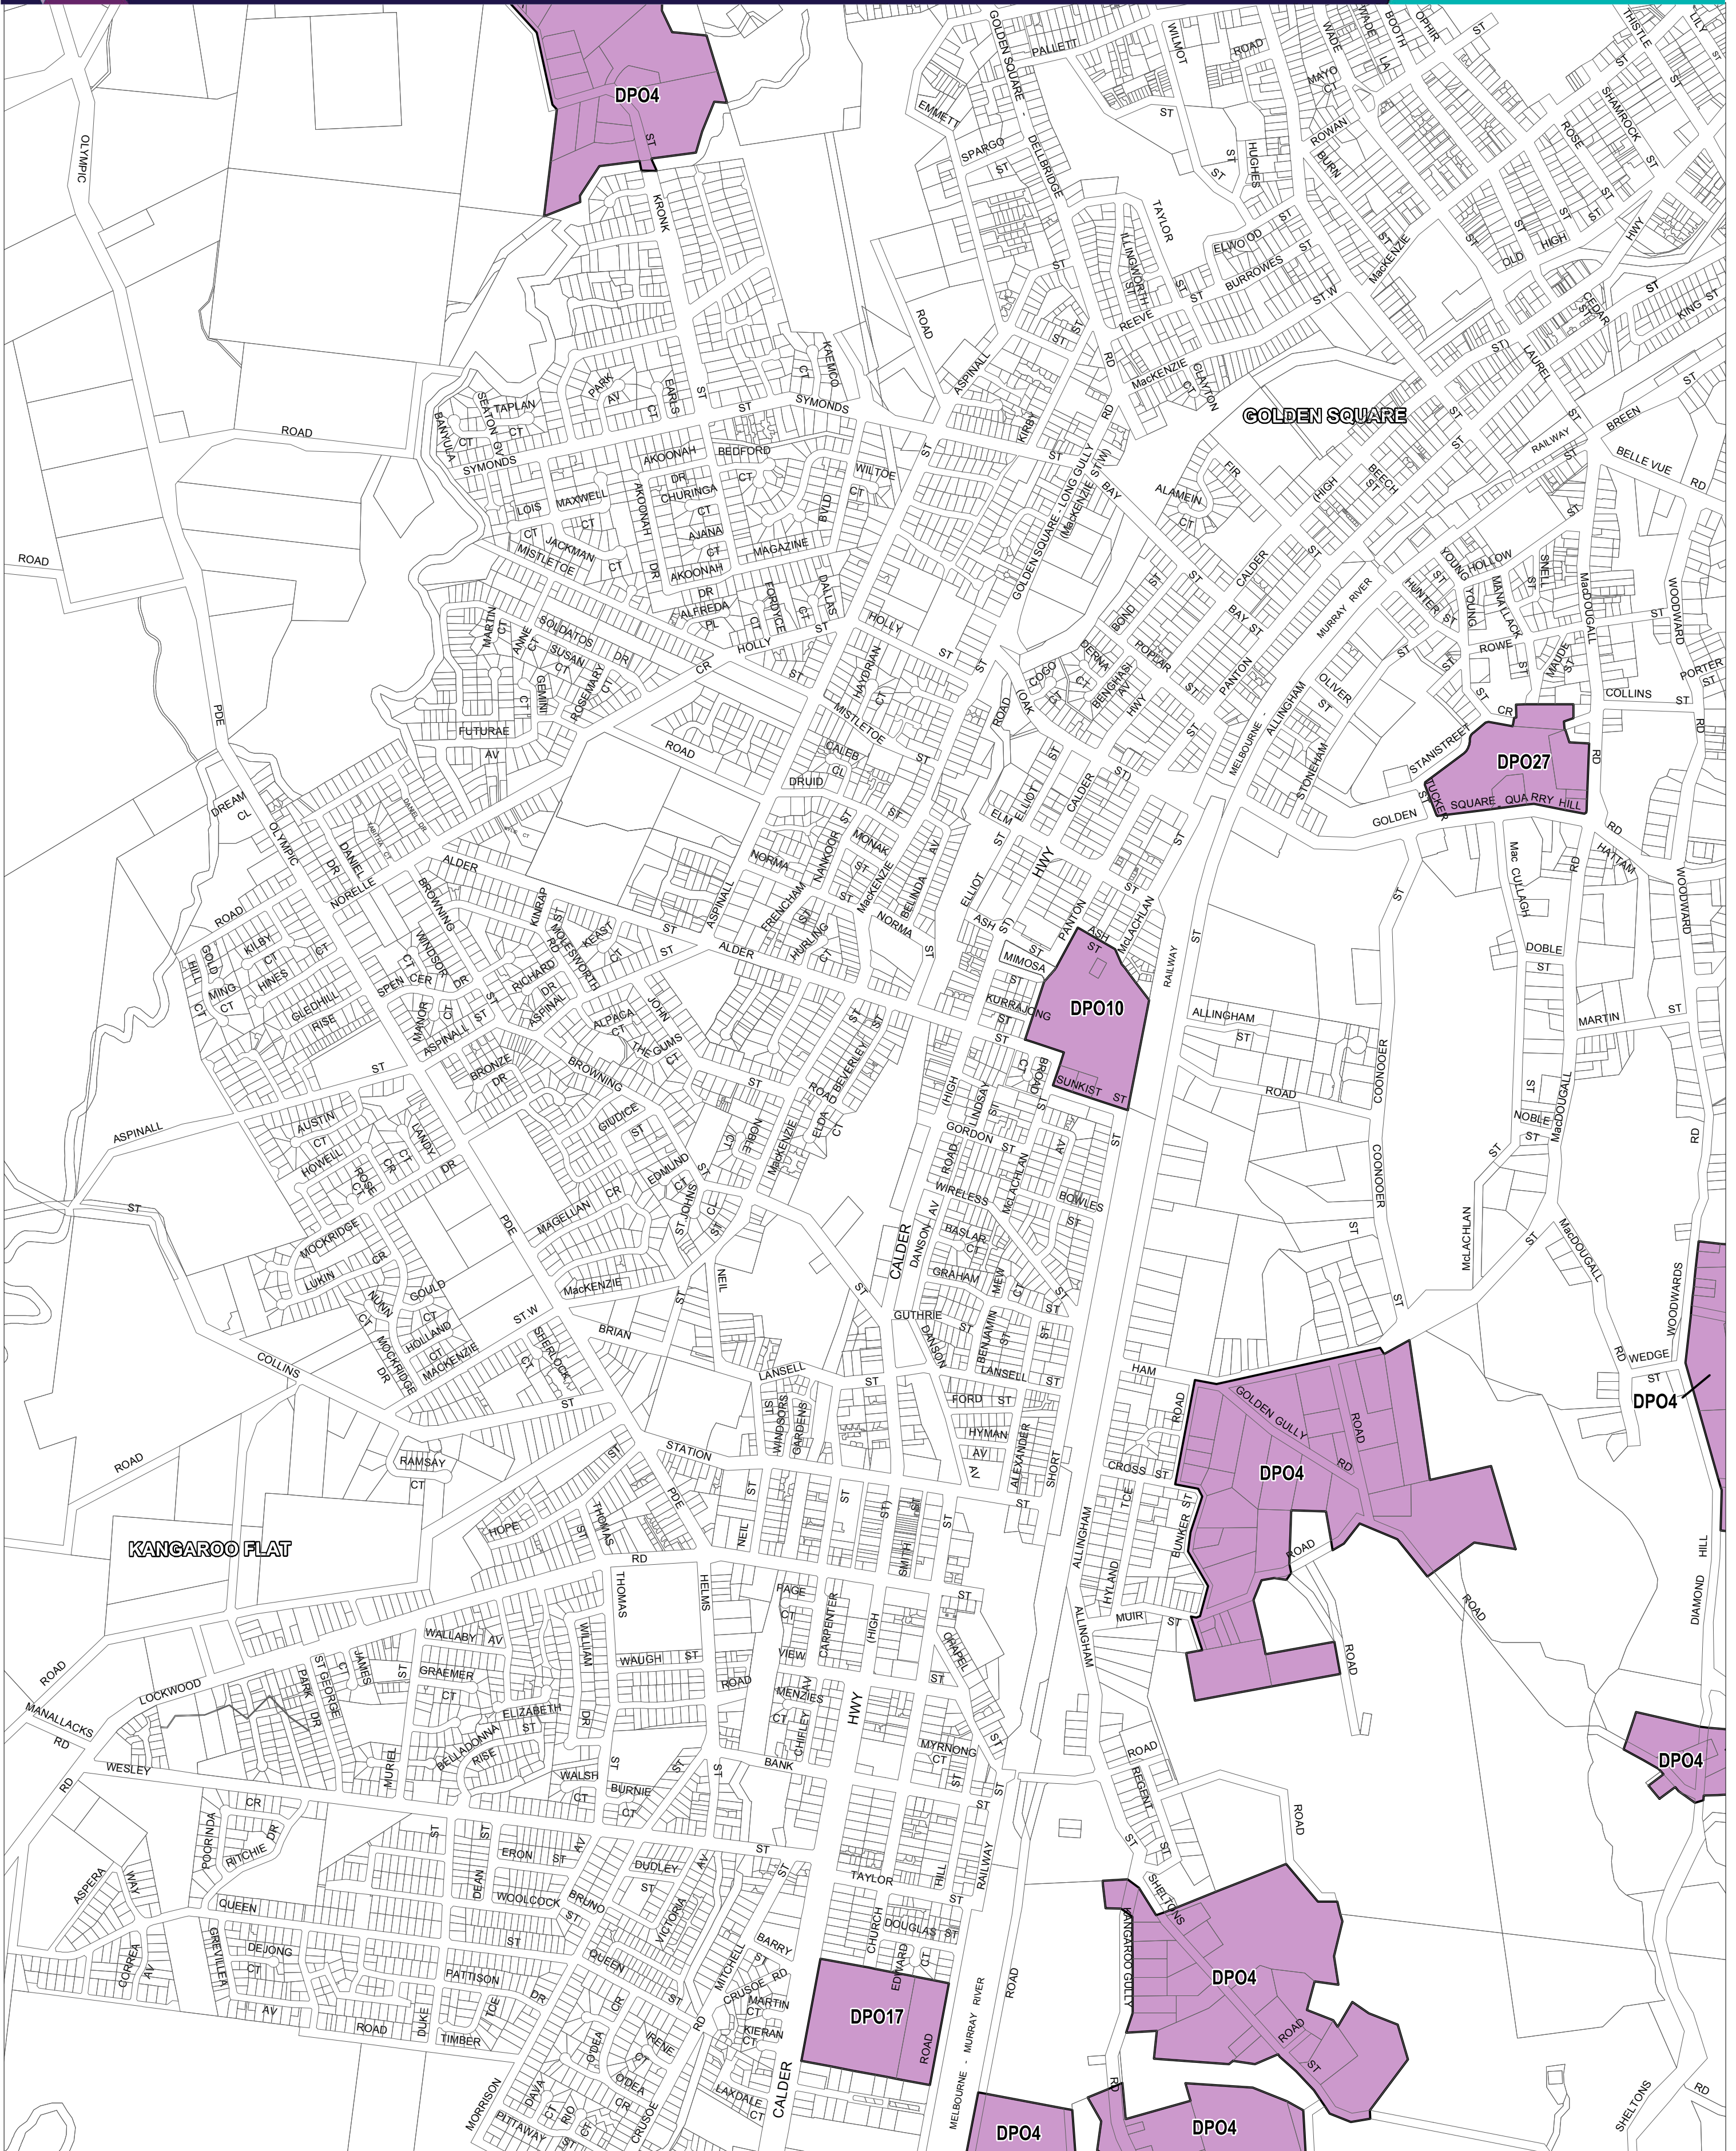

GREATER BENDIGO PLANNING SCHEME - LOCAL PROVISION

1. **Overlays**
2. DPO16 Development Plan Overlay - Schedule 10
   - DPO17 Development Plan Overlay - Schedule 17
   - DPO27 Development Plan Overlay - Schedule 27
   - DPO4 Development Plan Overlay - Schedule 4

Municipal Boundary (if shown)

AUSTRALIAN MAP GRID ZONE 55
PREPARED BY: Planning Mapping Services

Printed: 10/2/2017

AMENDMENT C212

Environment, Land, Water and Planning