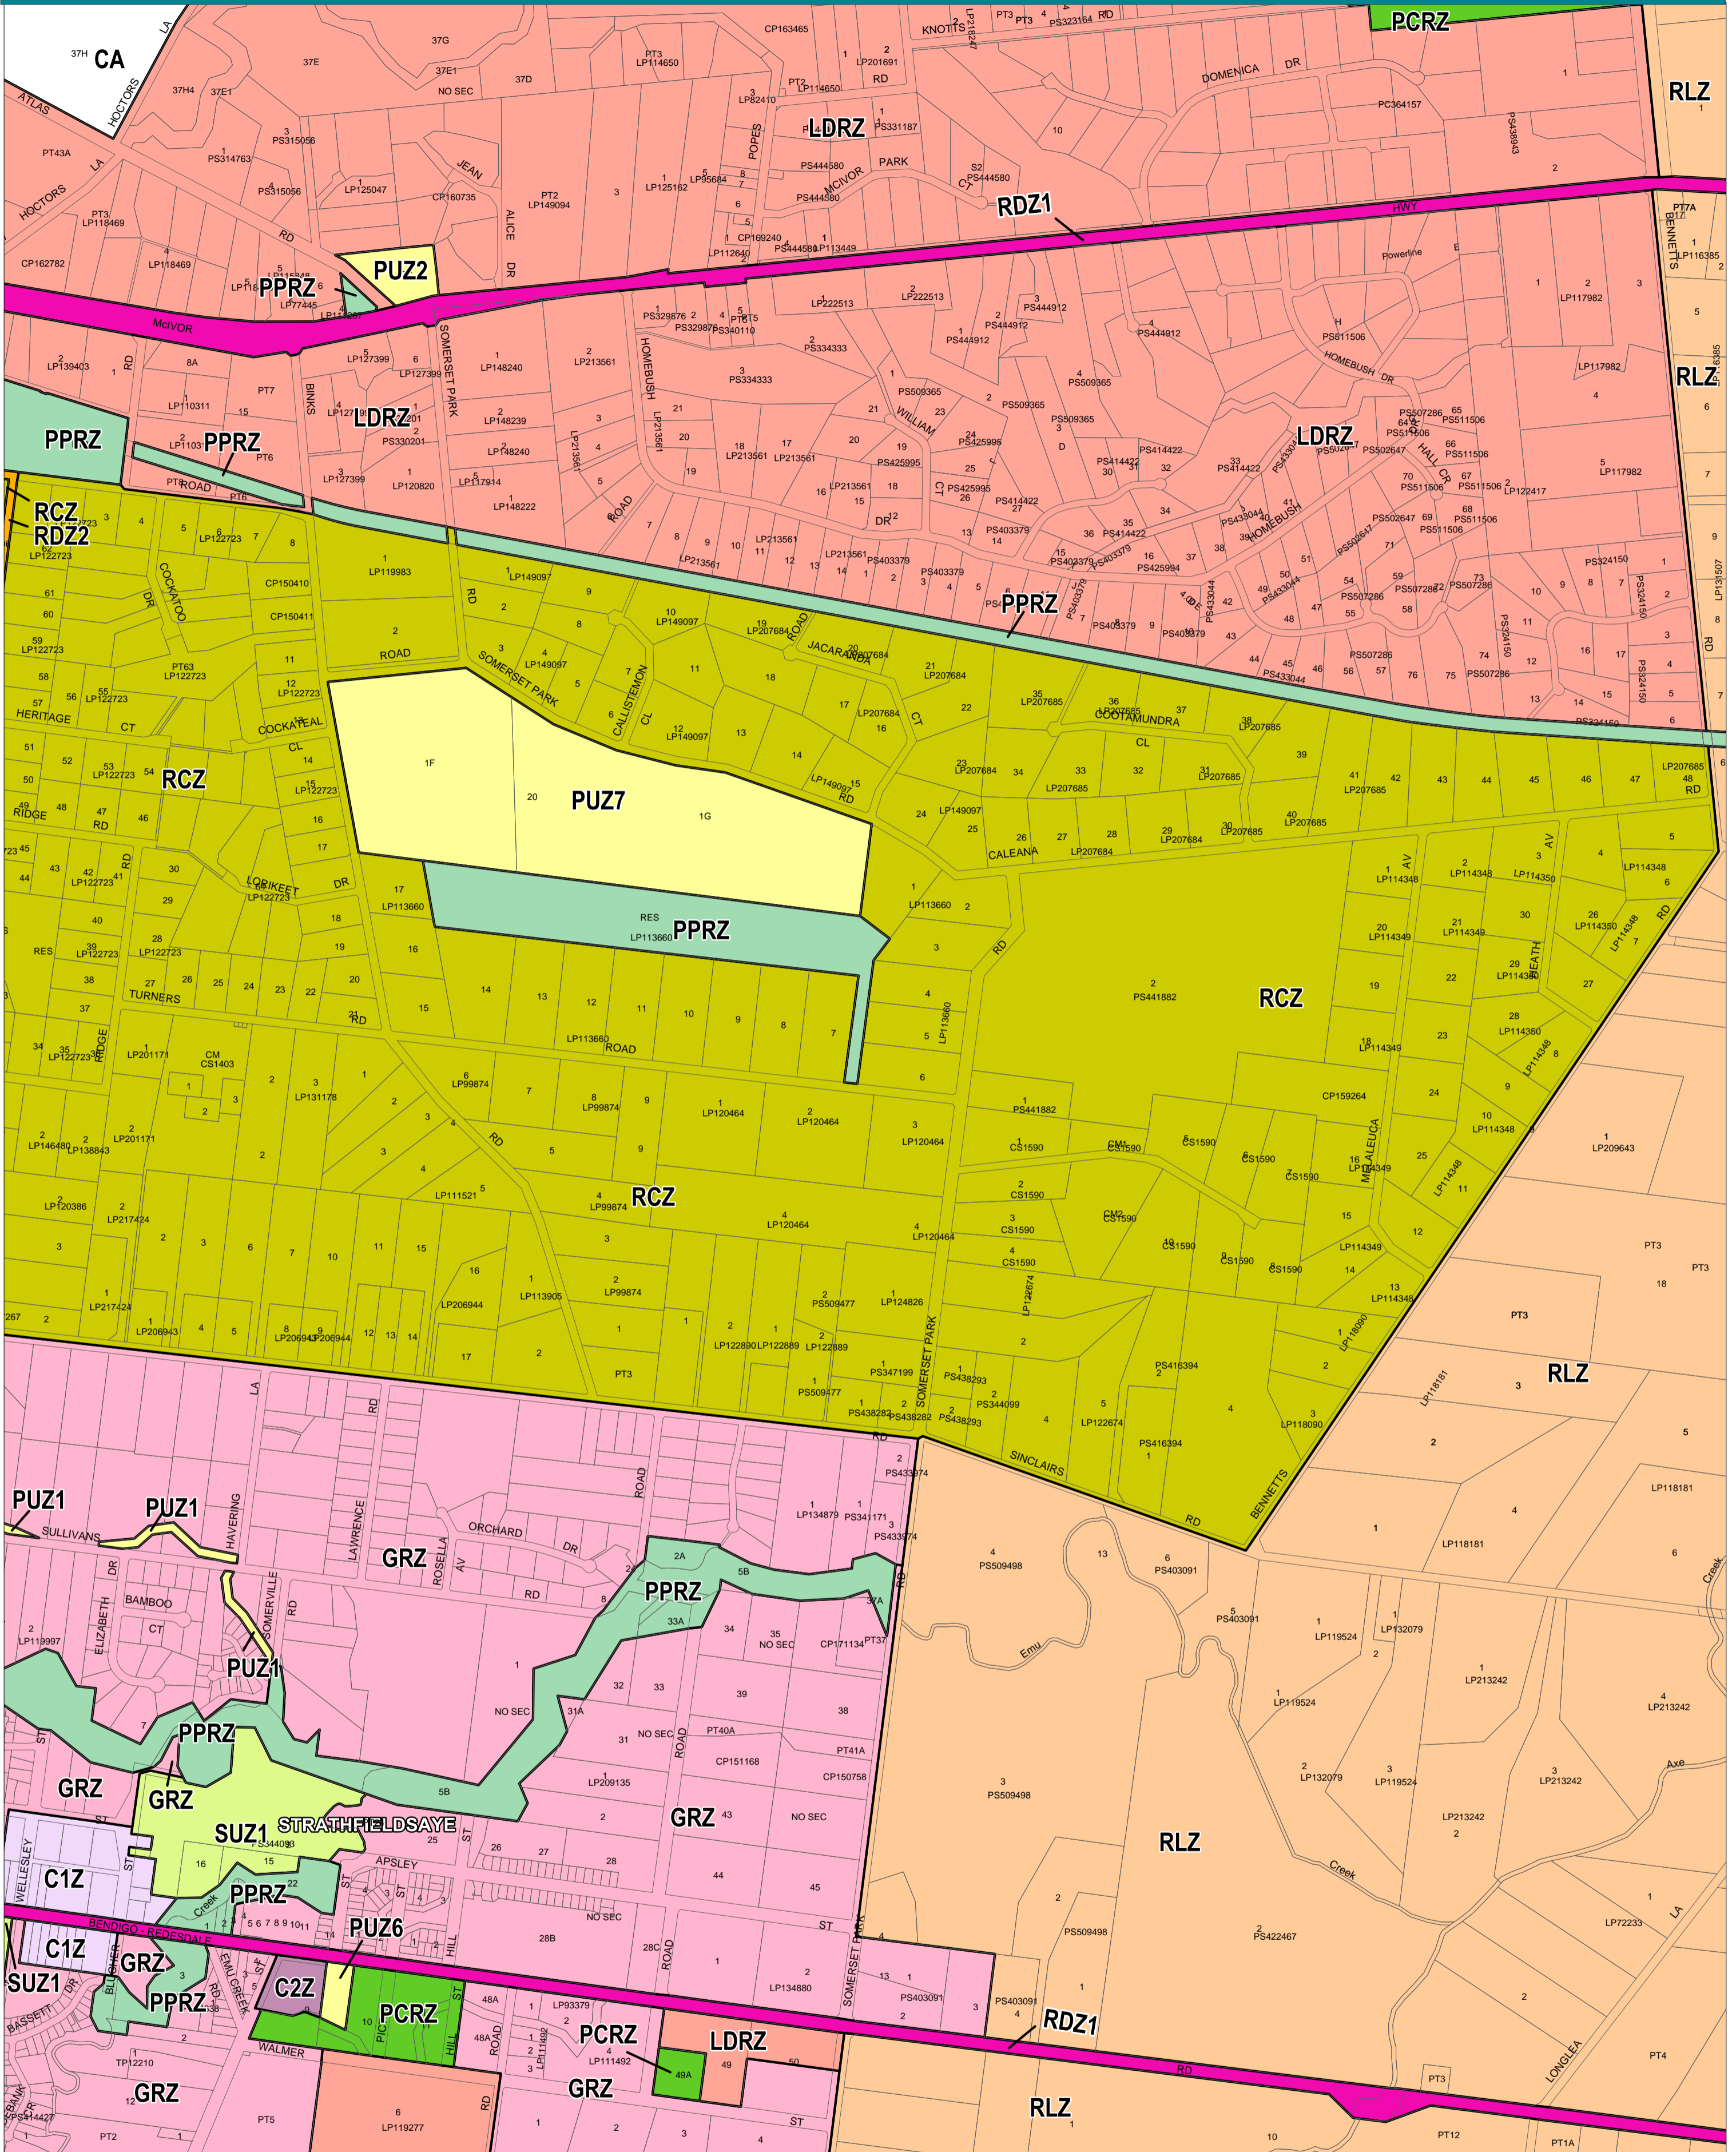

GREATER BENDIGO PLANNING SCHEME - LOCAL PROVISION

Commercial	Public Land	Residential	Rural	Special Purpose	Public Use Zone - Service And Utility	Road Zone - Category 1	Road Zone - Category 2	Commonwealth Land
C1Z Commercial 1 Zone	PCRZ Public Conservation And Resource Zone	GRZ General Residential Zone	RCZ Rural Conservation Zone	SUZ1 Special Use Zone - Schedule 1	PUZ1	RDZ1	RDZ2	CA Commonwealth Land Not Controlled By Planning Scheme
C2Z Commercial 2 Zone	PPRZ Public Park And Recreation Zone	LDRZ Low Density Residential Zone	RLZ Rural Living Zone		PUZ2			
	PUZ6 Public Use Zone - Local Government				PUZ7			
	PUZ7 Public Use Zone - Other Public Use							

PREPARED BY: Planning Grid Mapping Services

Printed: 22/7/2016

AMENDMENT C215