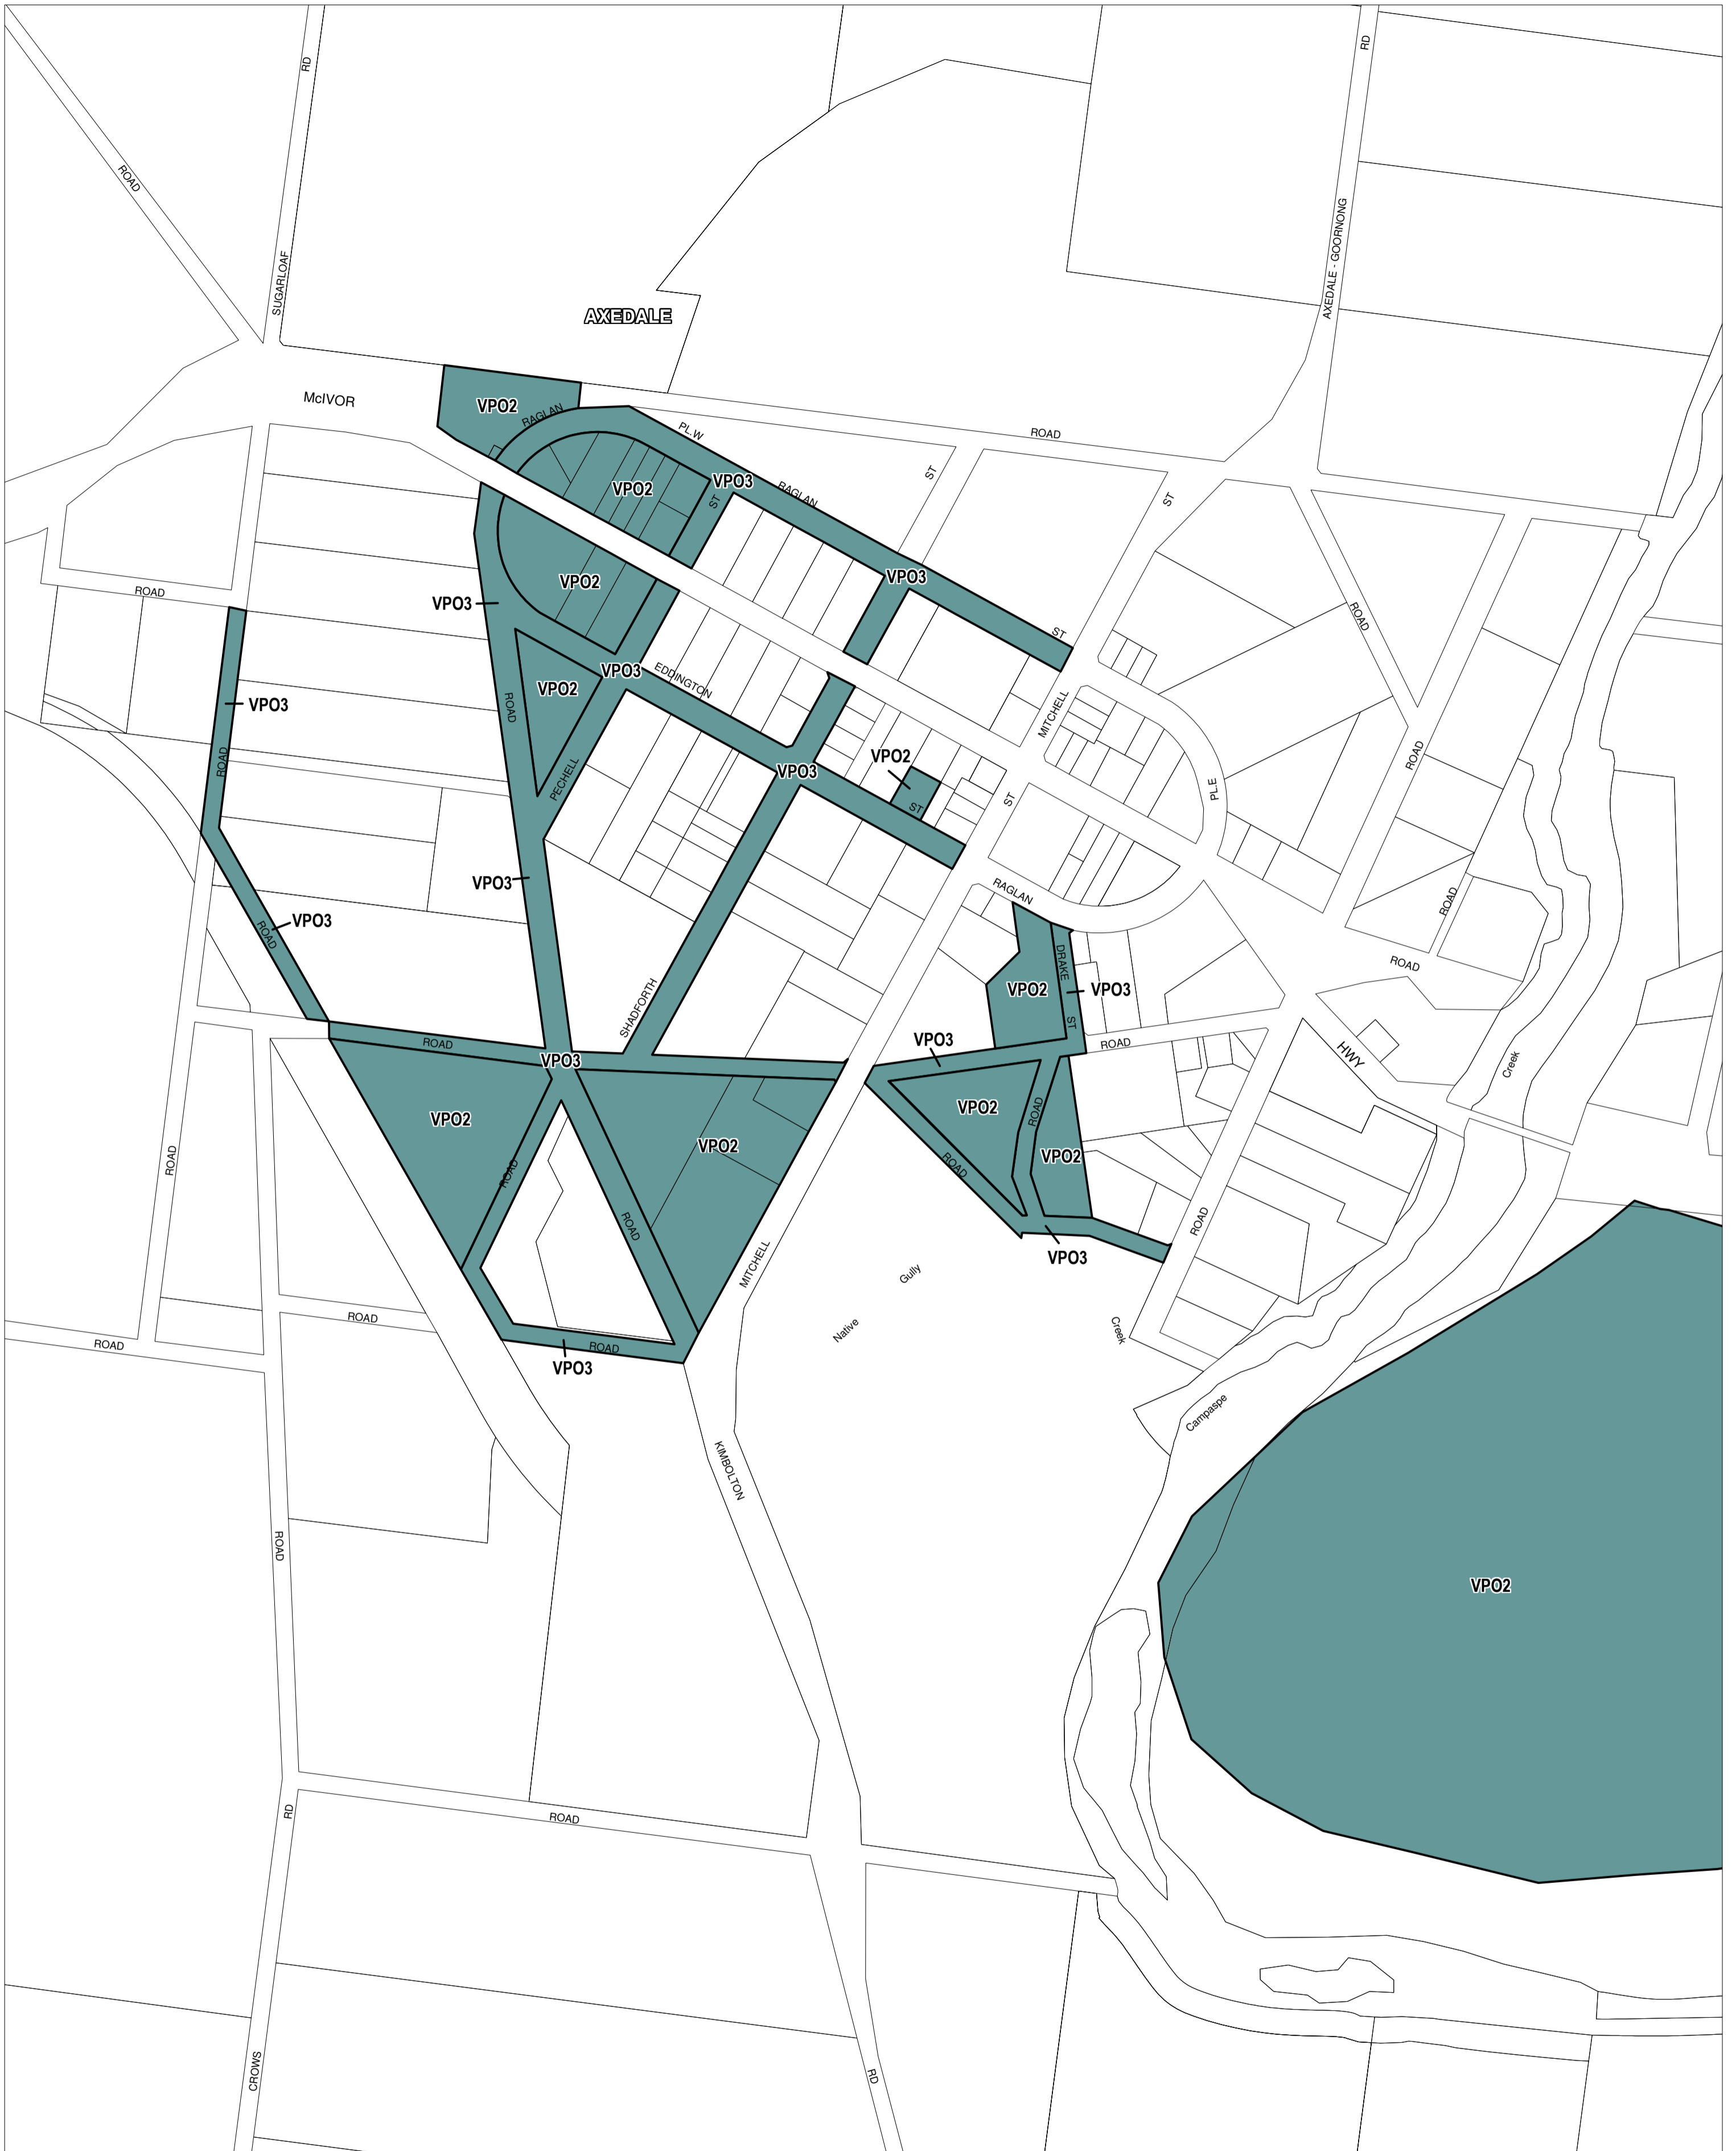

GREATER BENDIGO PLANNING SCHEME - LOCAL PROVISION

Overlays

- VPO2 Vegetation Protection Overlay - Schedule 2
- VPO3 Vegetation Protection Overlay - Schedule 3

Printed: 5/1/2010

AMENDMENT C108