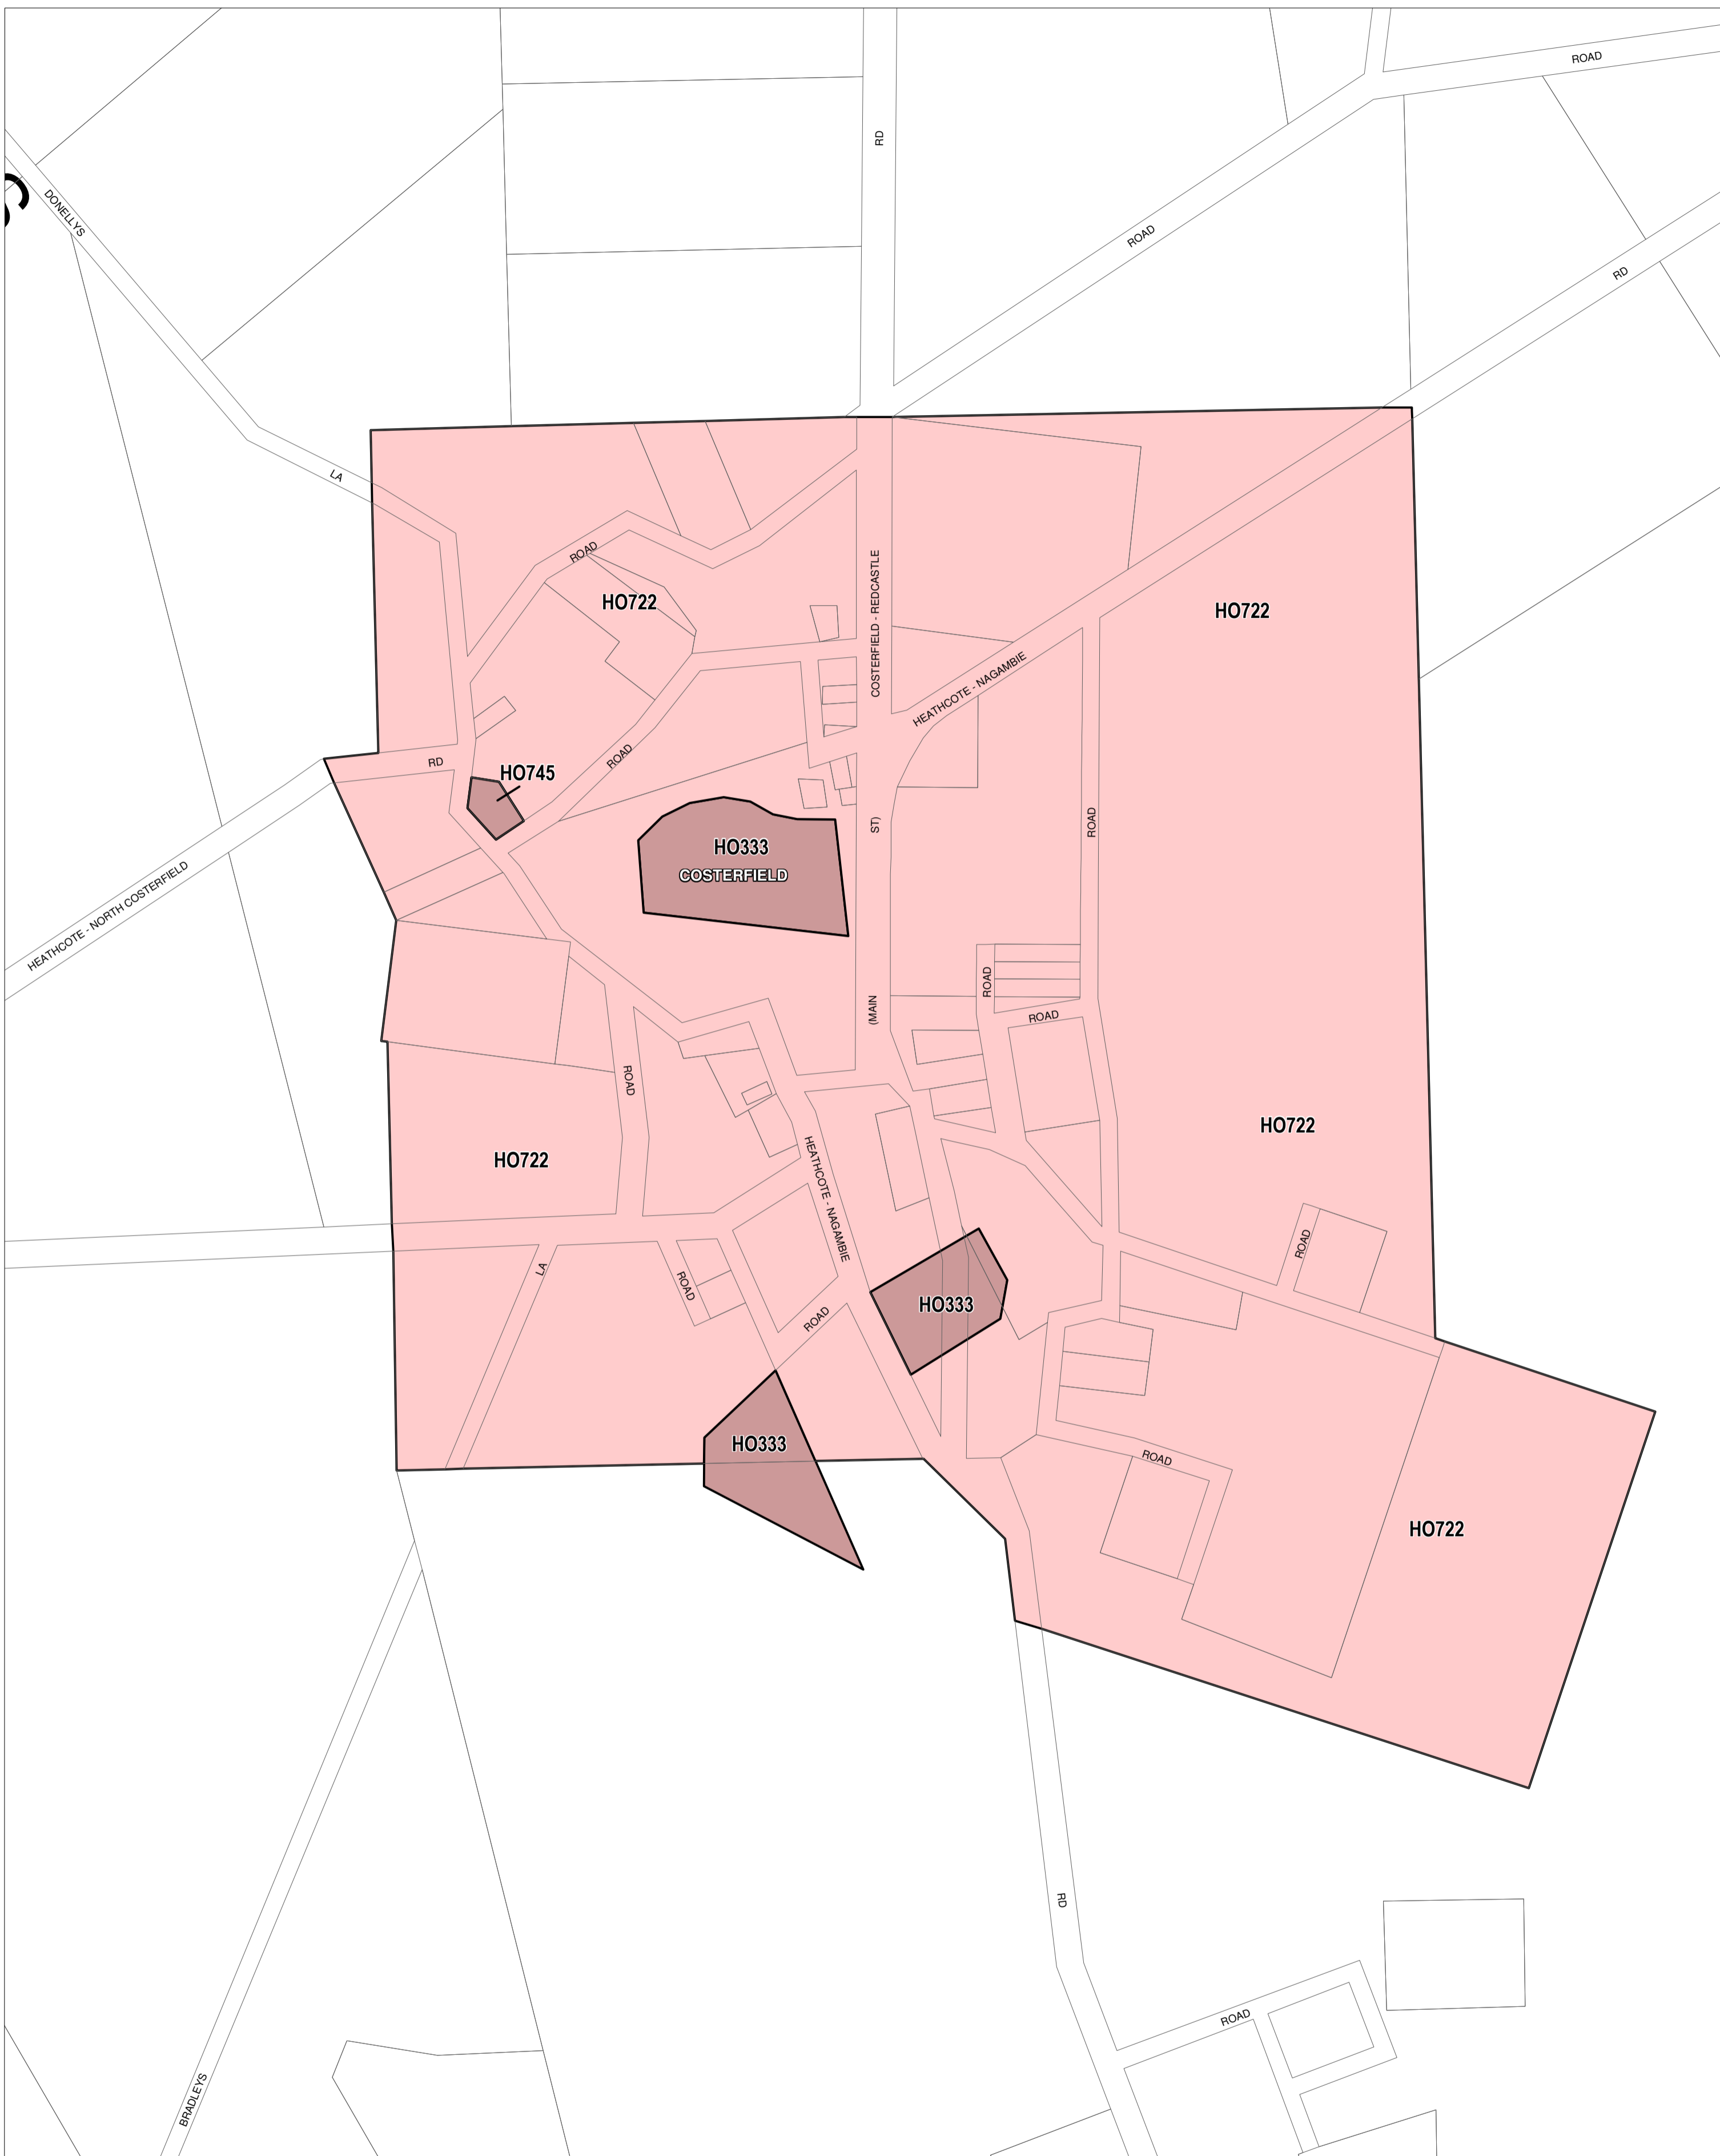

GREATER BENDIGO PLANNING SCHEME - LOCAL PROVISION

Overlays

HO Heritage Overlay

AUSTRALIAN MAP GRID ZONE 55

Printed: 30/8/2012

AMENDMENT C139 PART 1