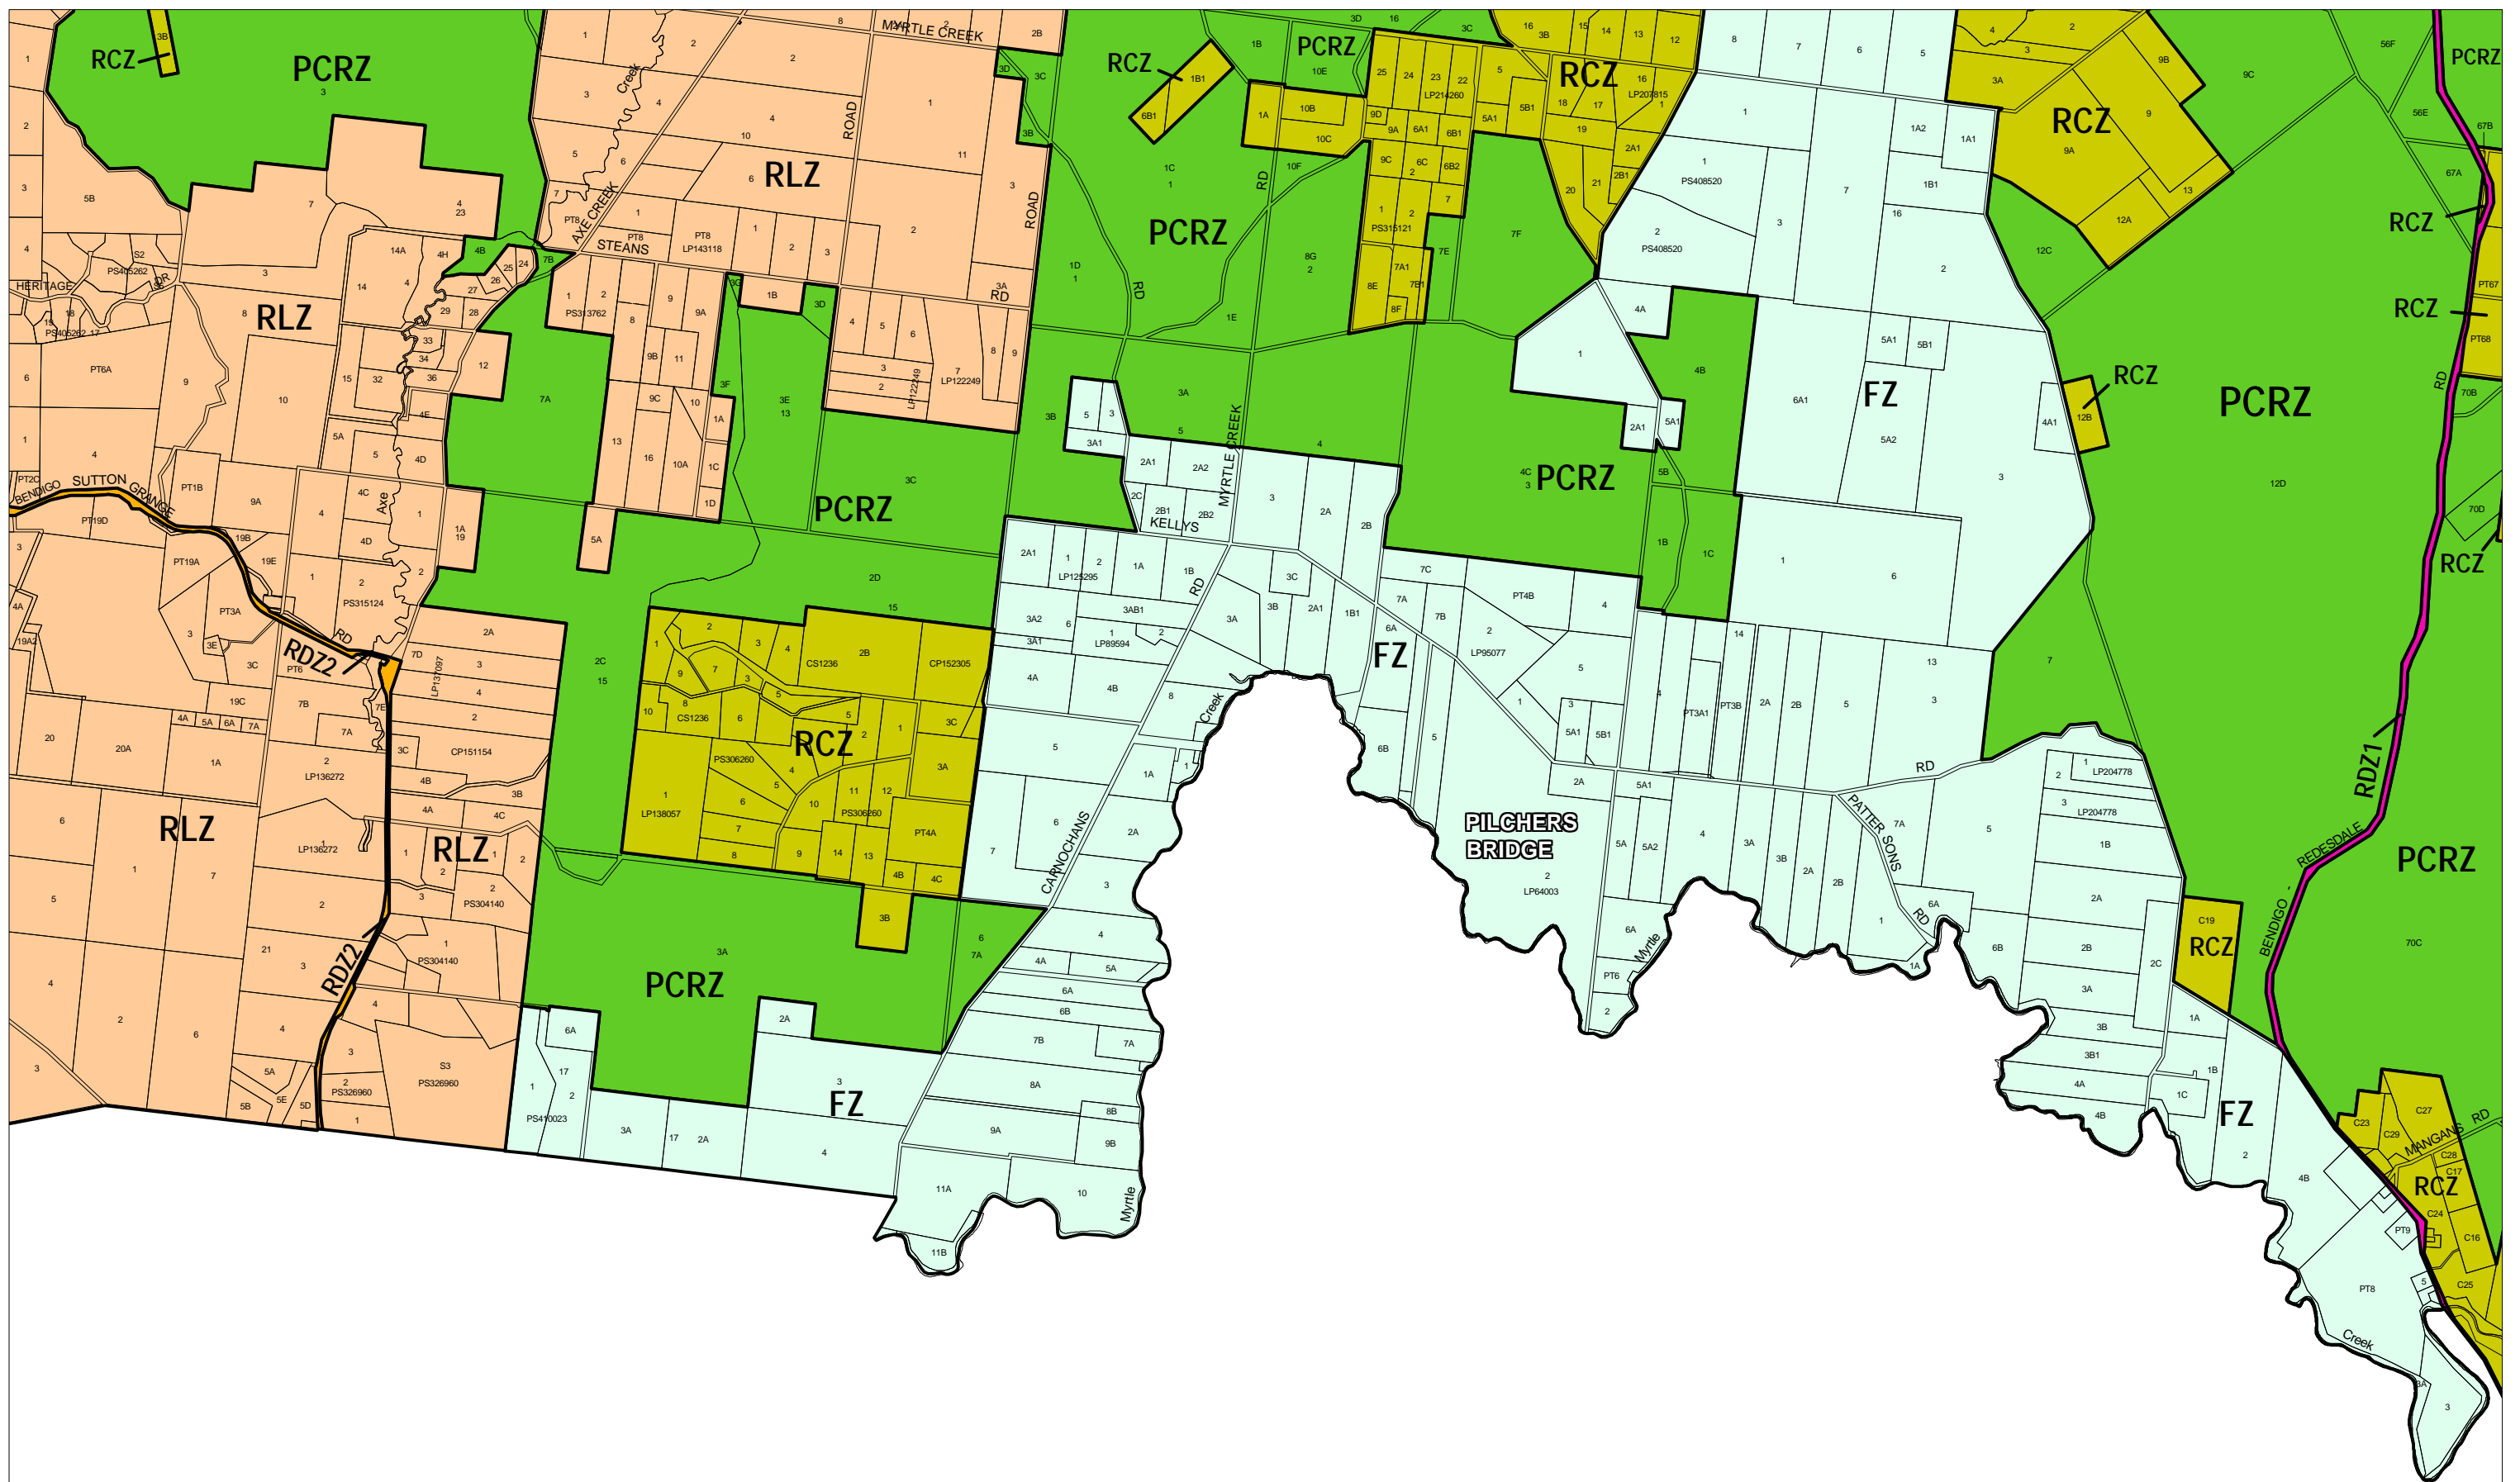

GREATER BENDIGO PLANNING SCHEME - LOCAL PROVISION

THIS MAP INCORPORATES APPROVED ZONES AS AT: 25/01/06 AMENDMENT C67

Printed: 8/5/2006