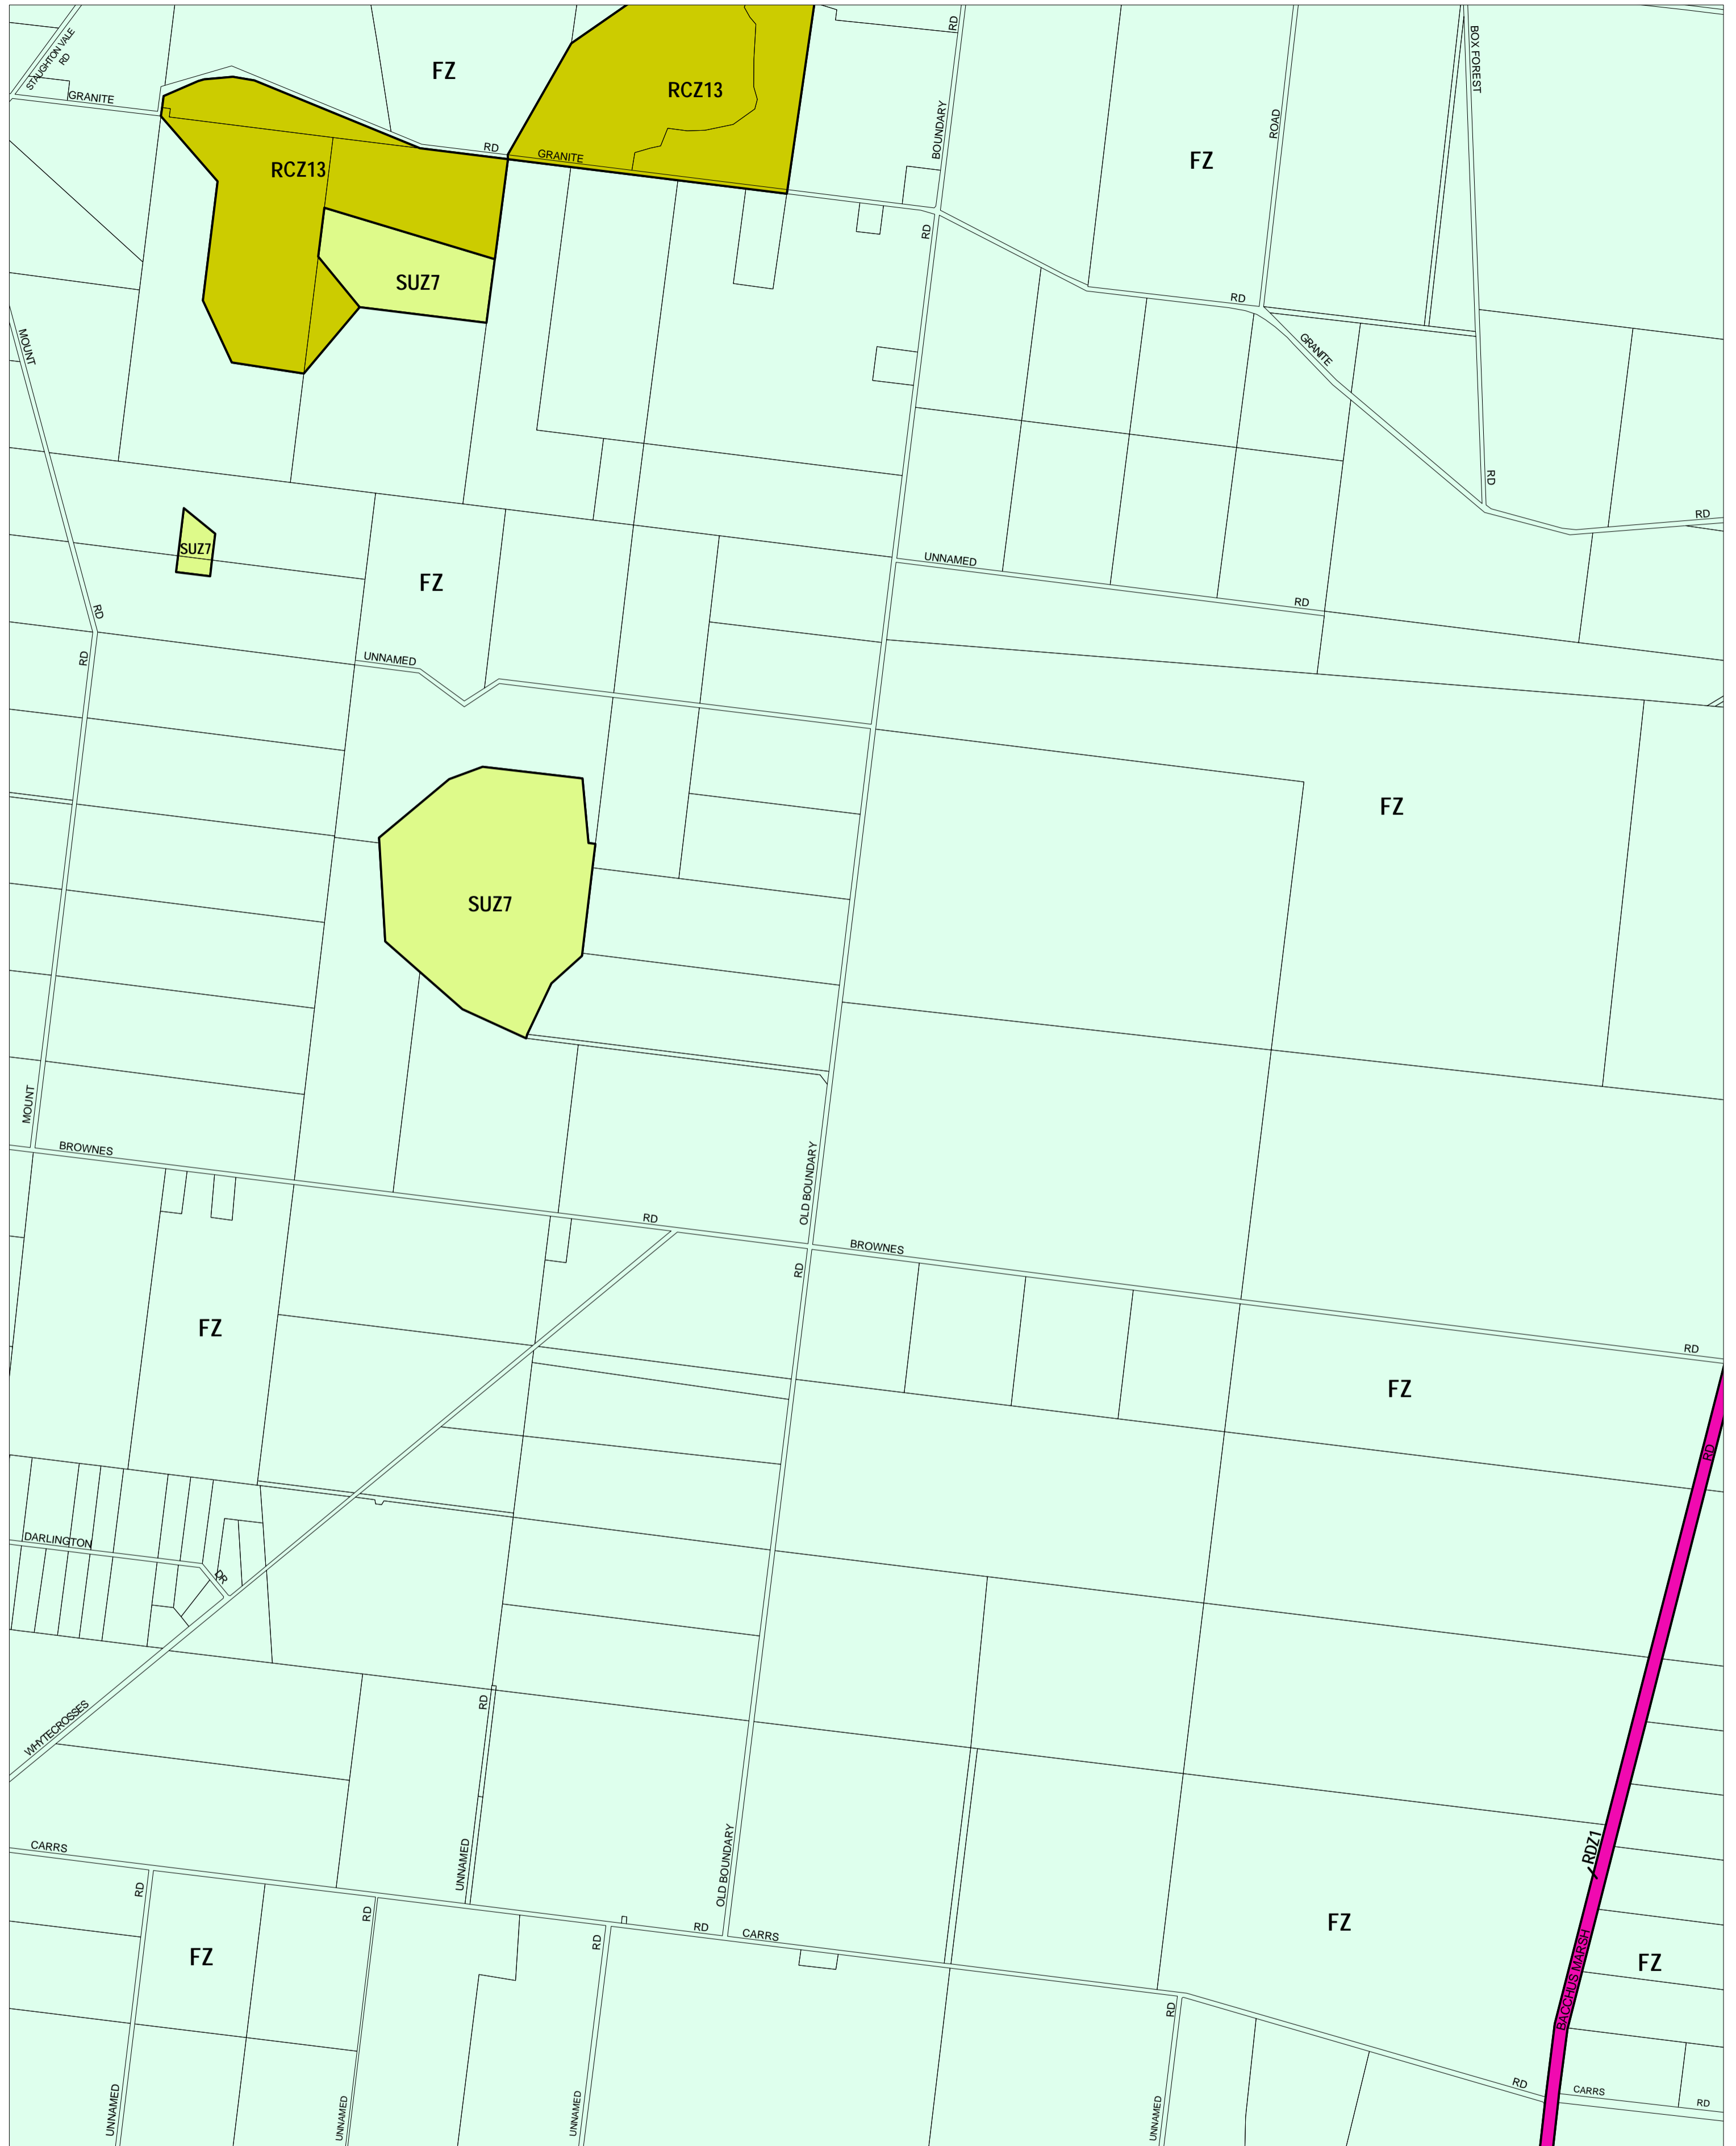

GREATER GEELONG PLANNING SCHEME - LOCAL PROVISION

AUSTRALIAN MAP GRID ZONE 55

Printed: 15/6/2007

AMENDMENT C130

ZONES

MAP No 6