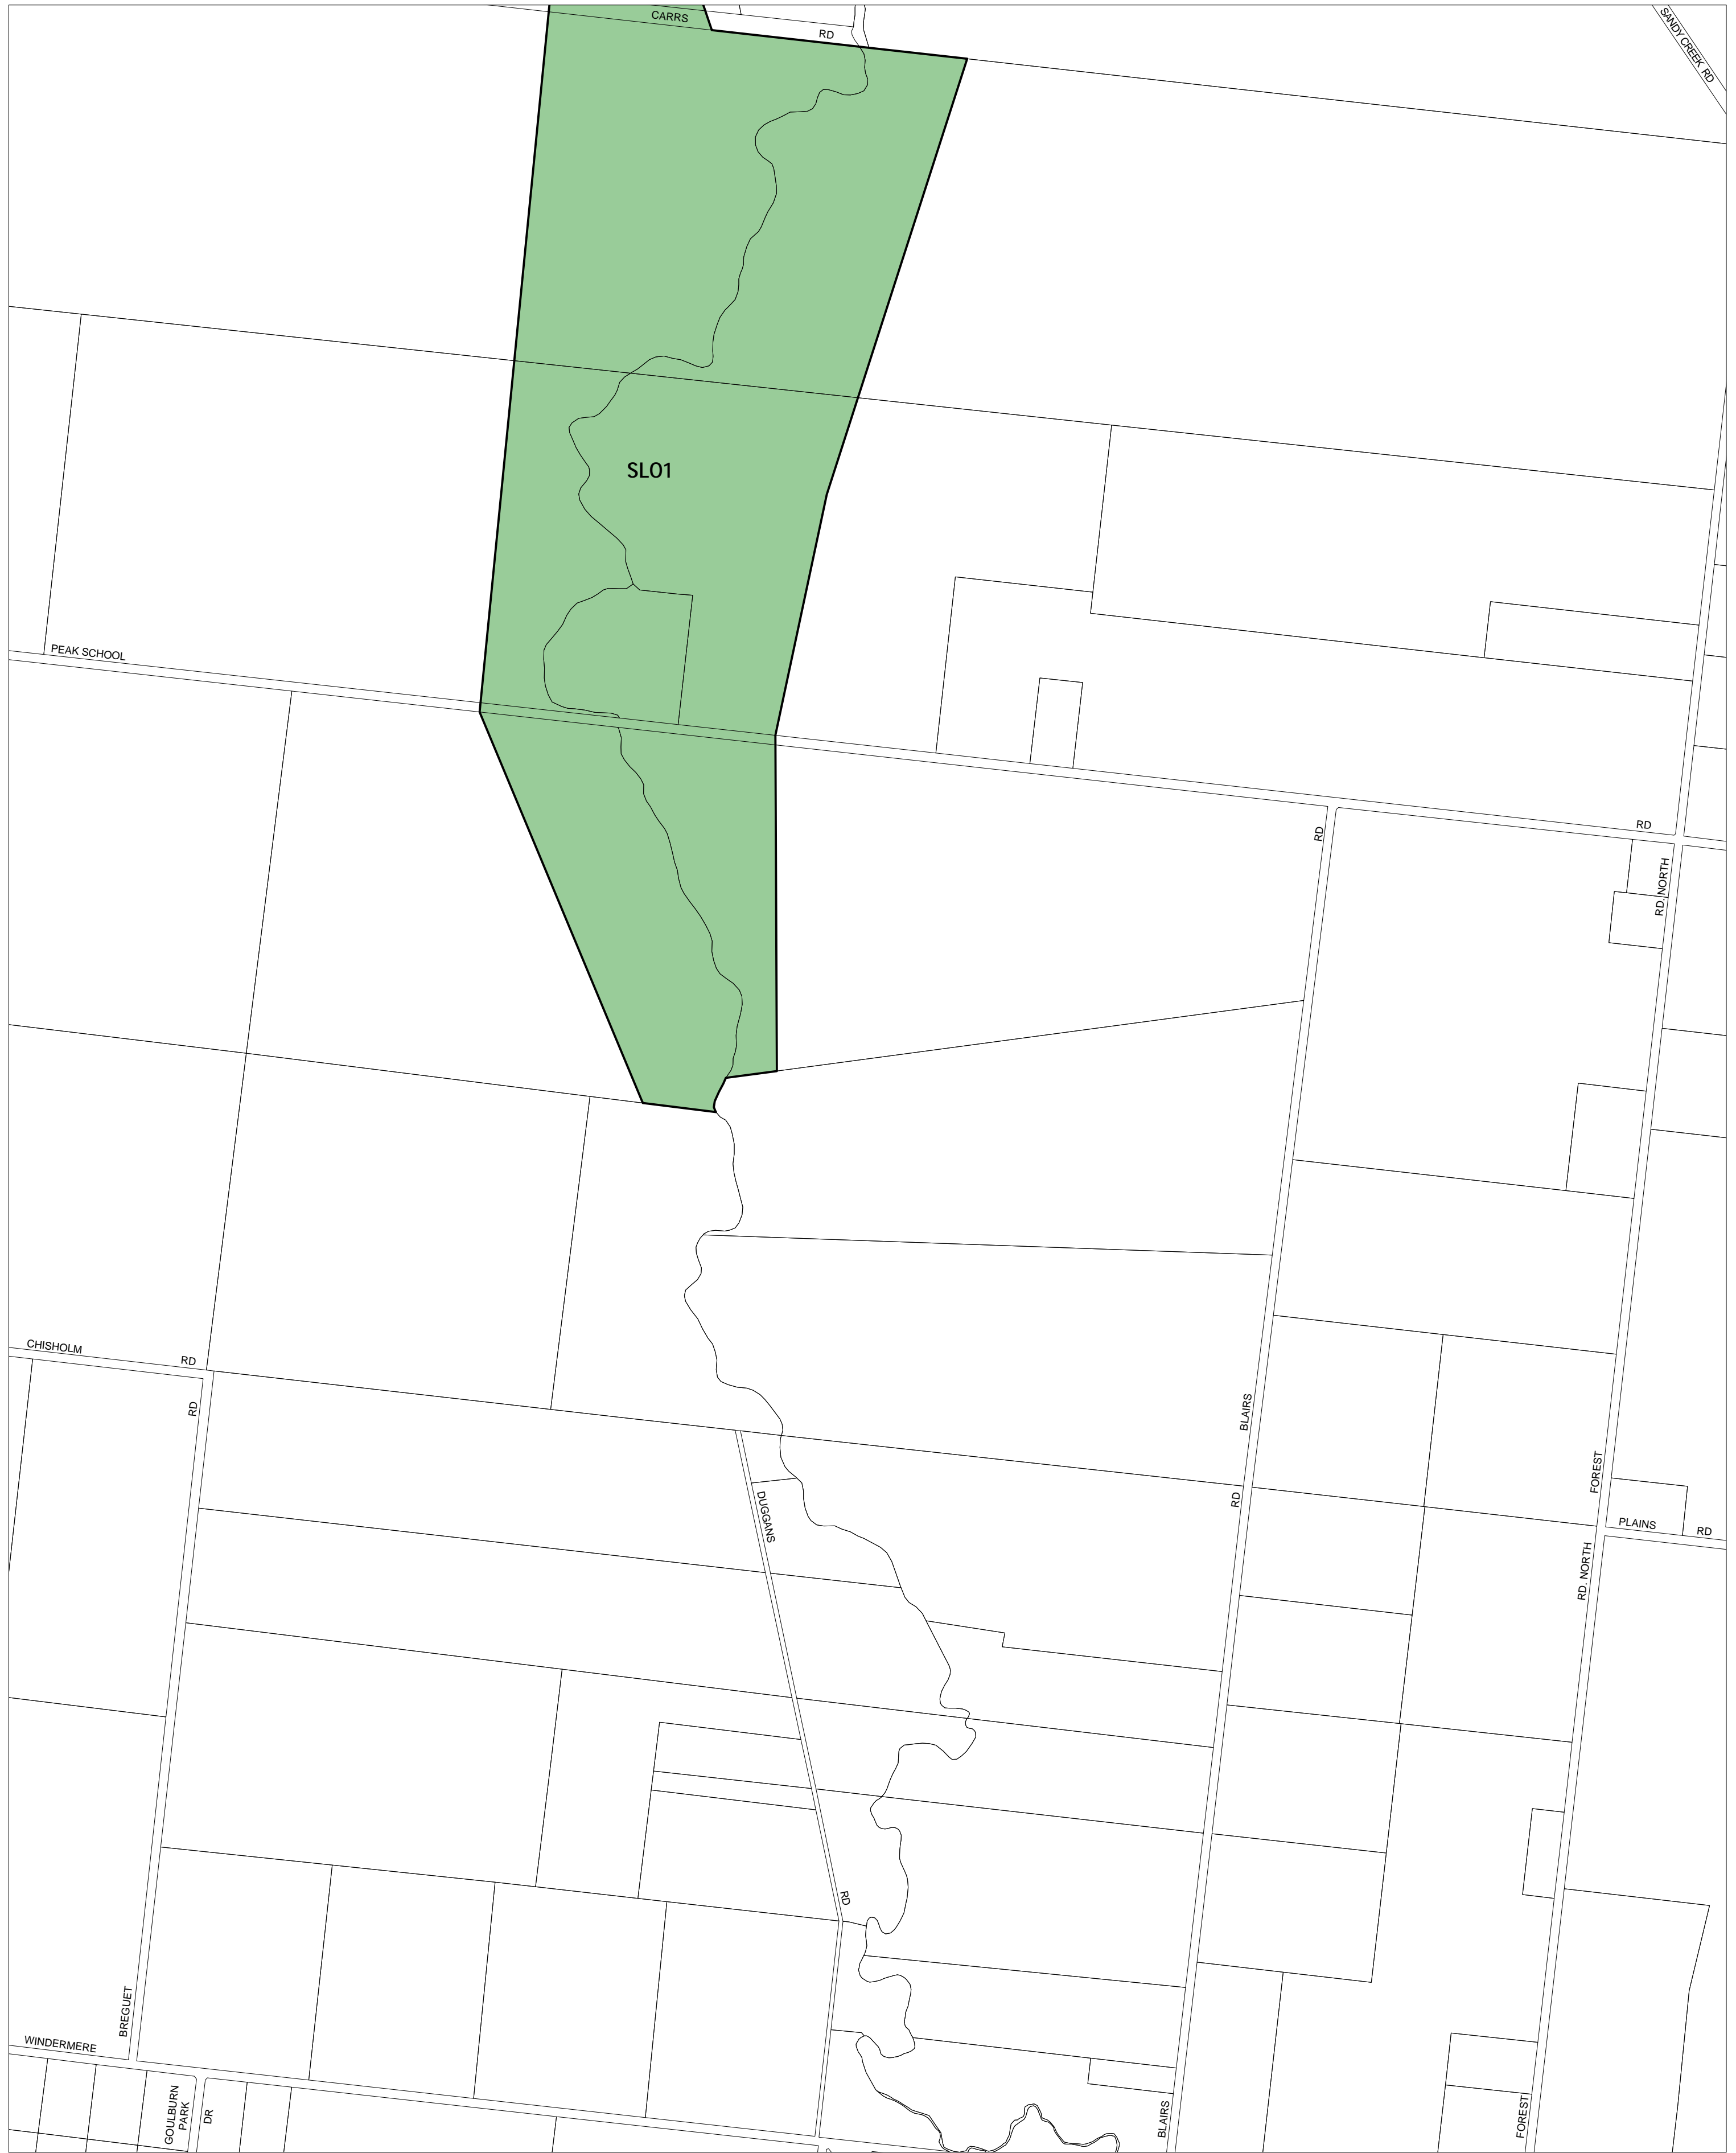

GREATER GEELONG PLANNING SCHEME - LOCAL PROVISION

Overlays

- Significant Landscape Overlay - Schedule 1

Printed: 19/6/2007

AMENDMENT C39