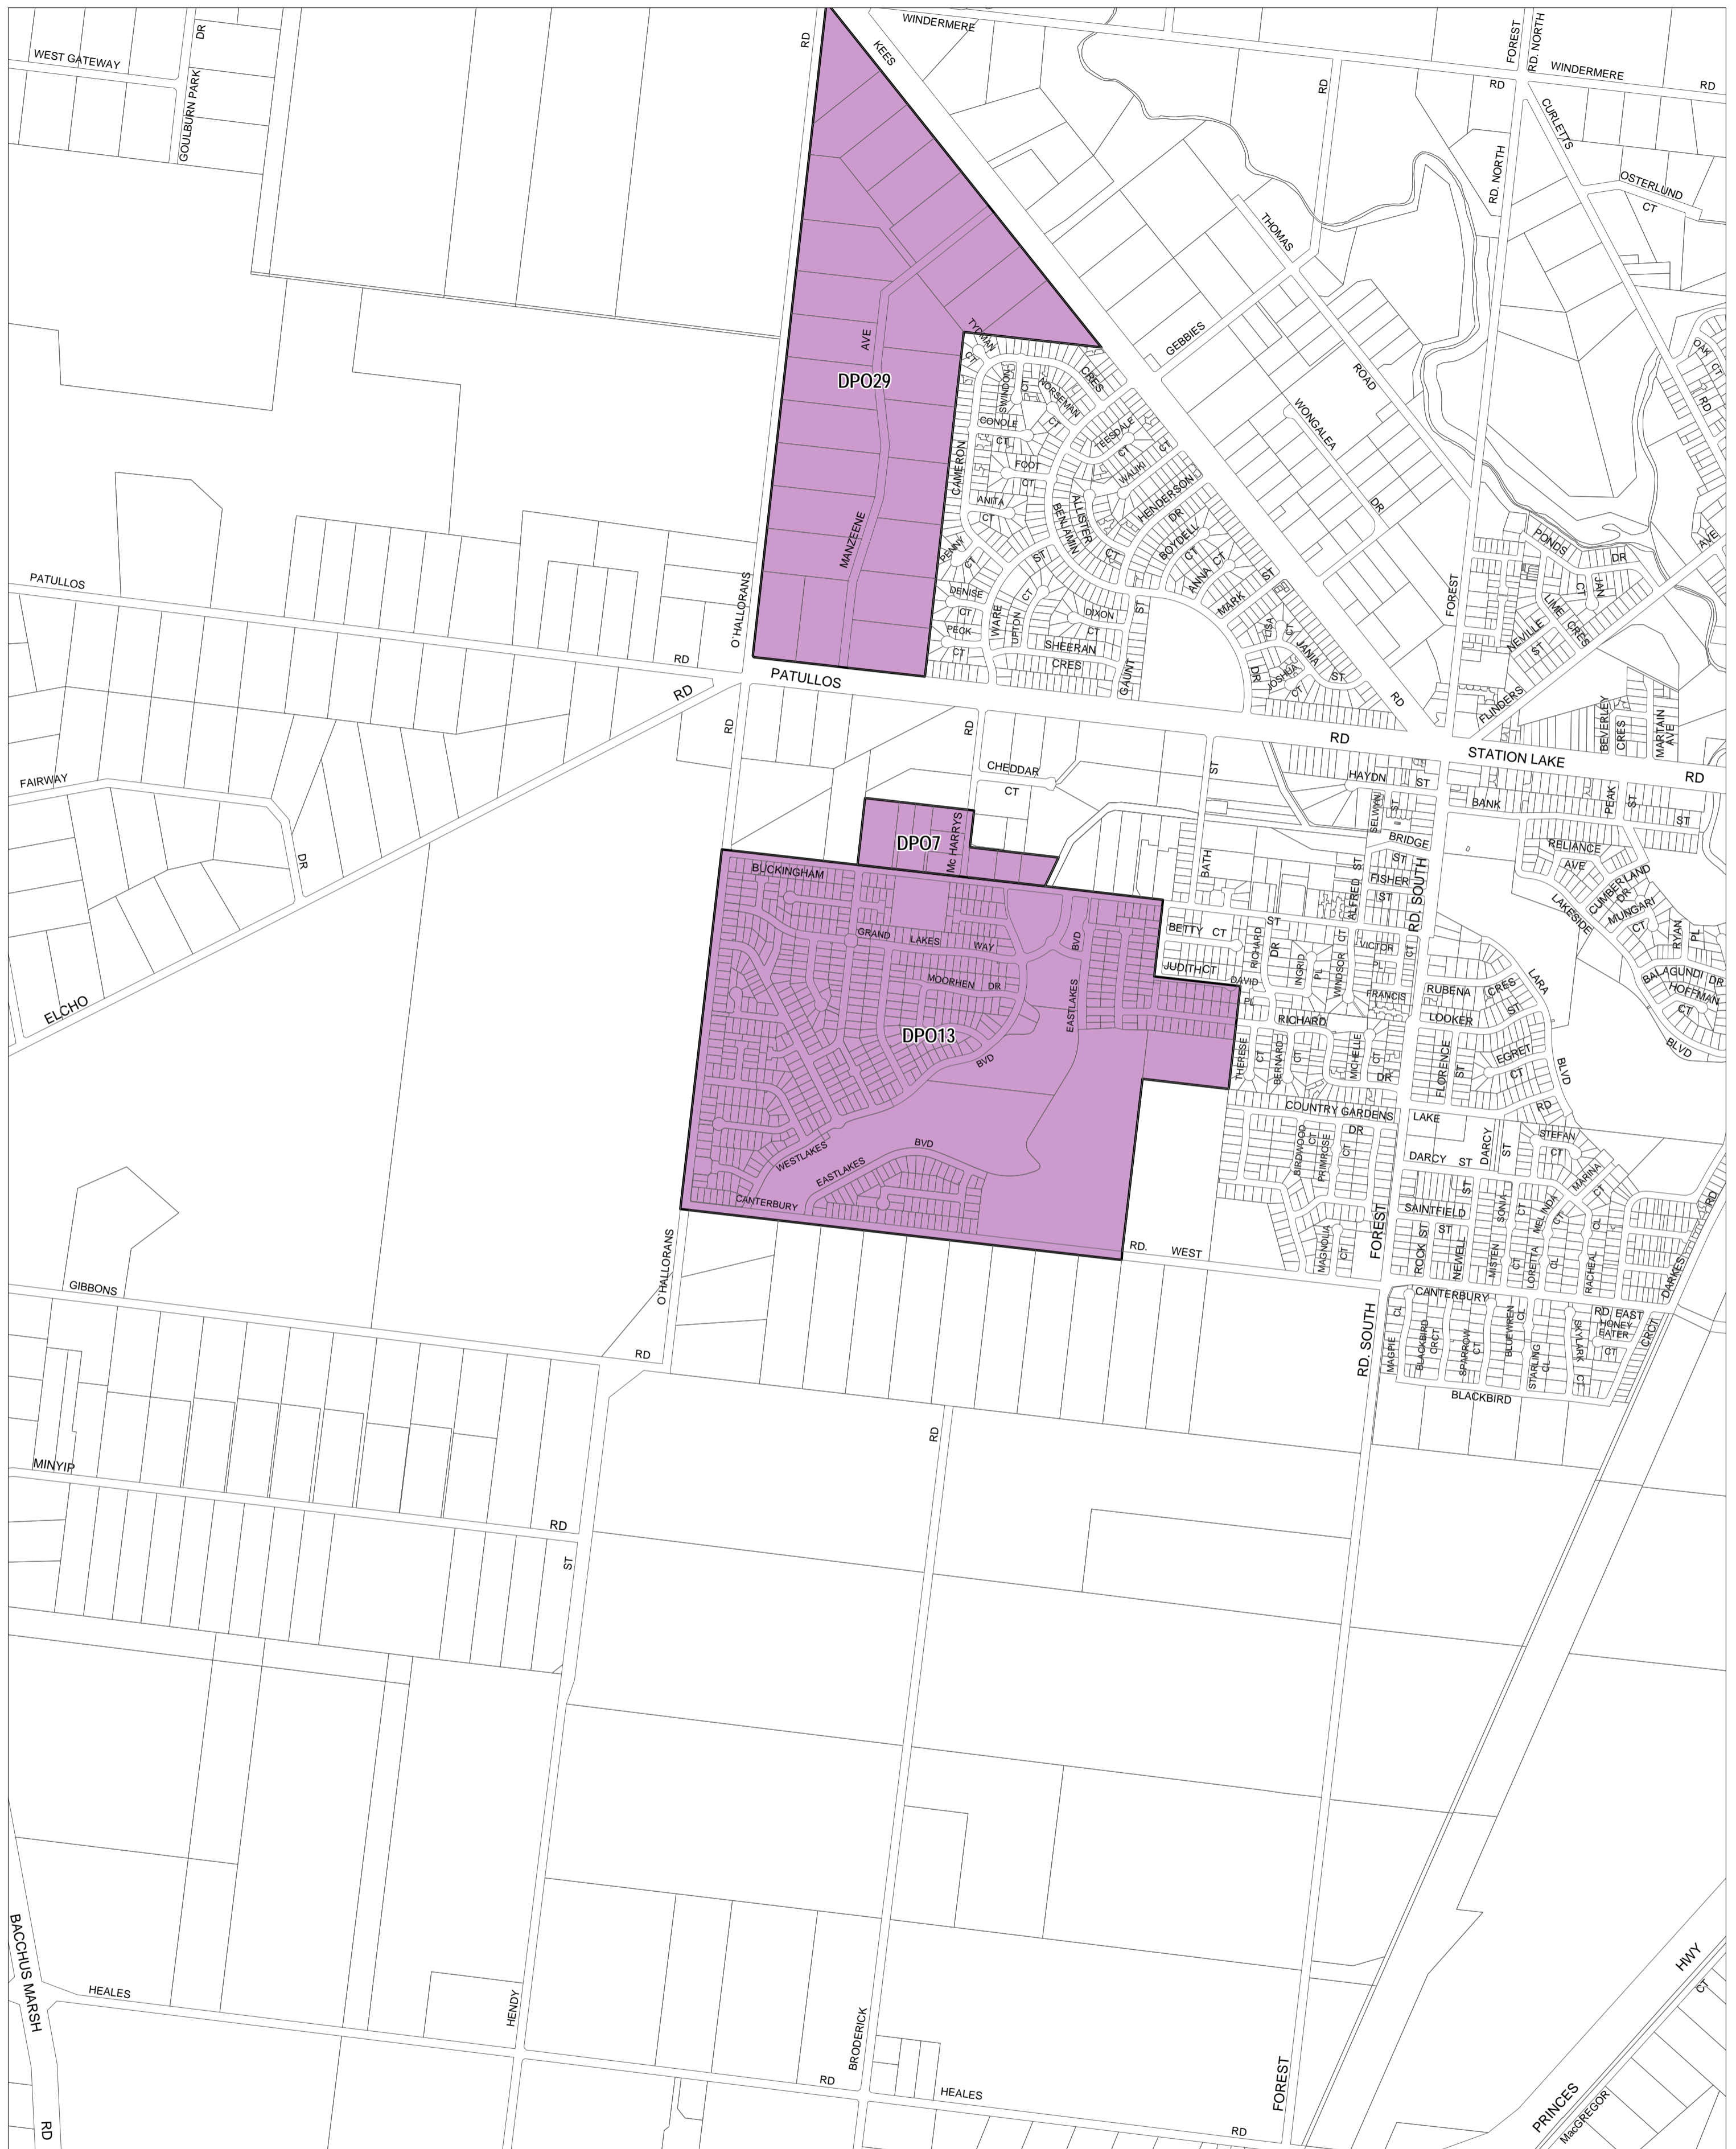

GREATER GEELONG PLANNING SCHEME - LOCAL PROVISION

Overlays

- DPO13 Development Plan Overlay - Schedule 13
- DPO29 Development Plan Overlay - Schedule 29
- DPO7 Development Plan Overlay - Schedule 7

INDEX TO ADJOINING METRIC SERIES MAP

1	2	3	4
5	6	7	8
9	10	11	12
13	14	15	16
17	18	19	20
21	22	23	24
25	26	27	28
29	30	31	32
33	34	35	36
37	38	39	40
41	42	43	44
45	46	47	48
49	50	51	52
53	54	55	56
57	58	59	60
61	62	63	64
65	66	67	68
69	70	71	72
73	74	75	76
77	78	79	80
81	82	83	84
85	86	87	88
89	90	91	92

Printed: 11/7/2014

AMENDMENT C285