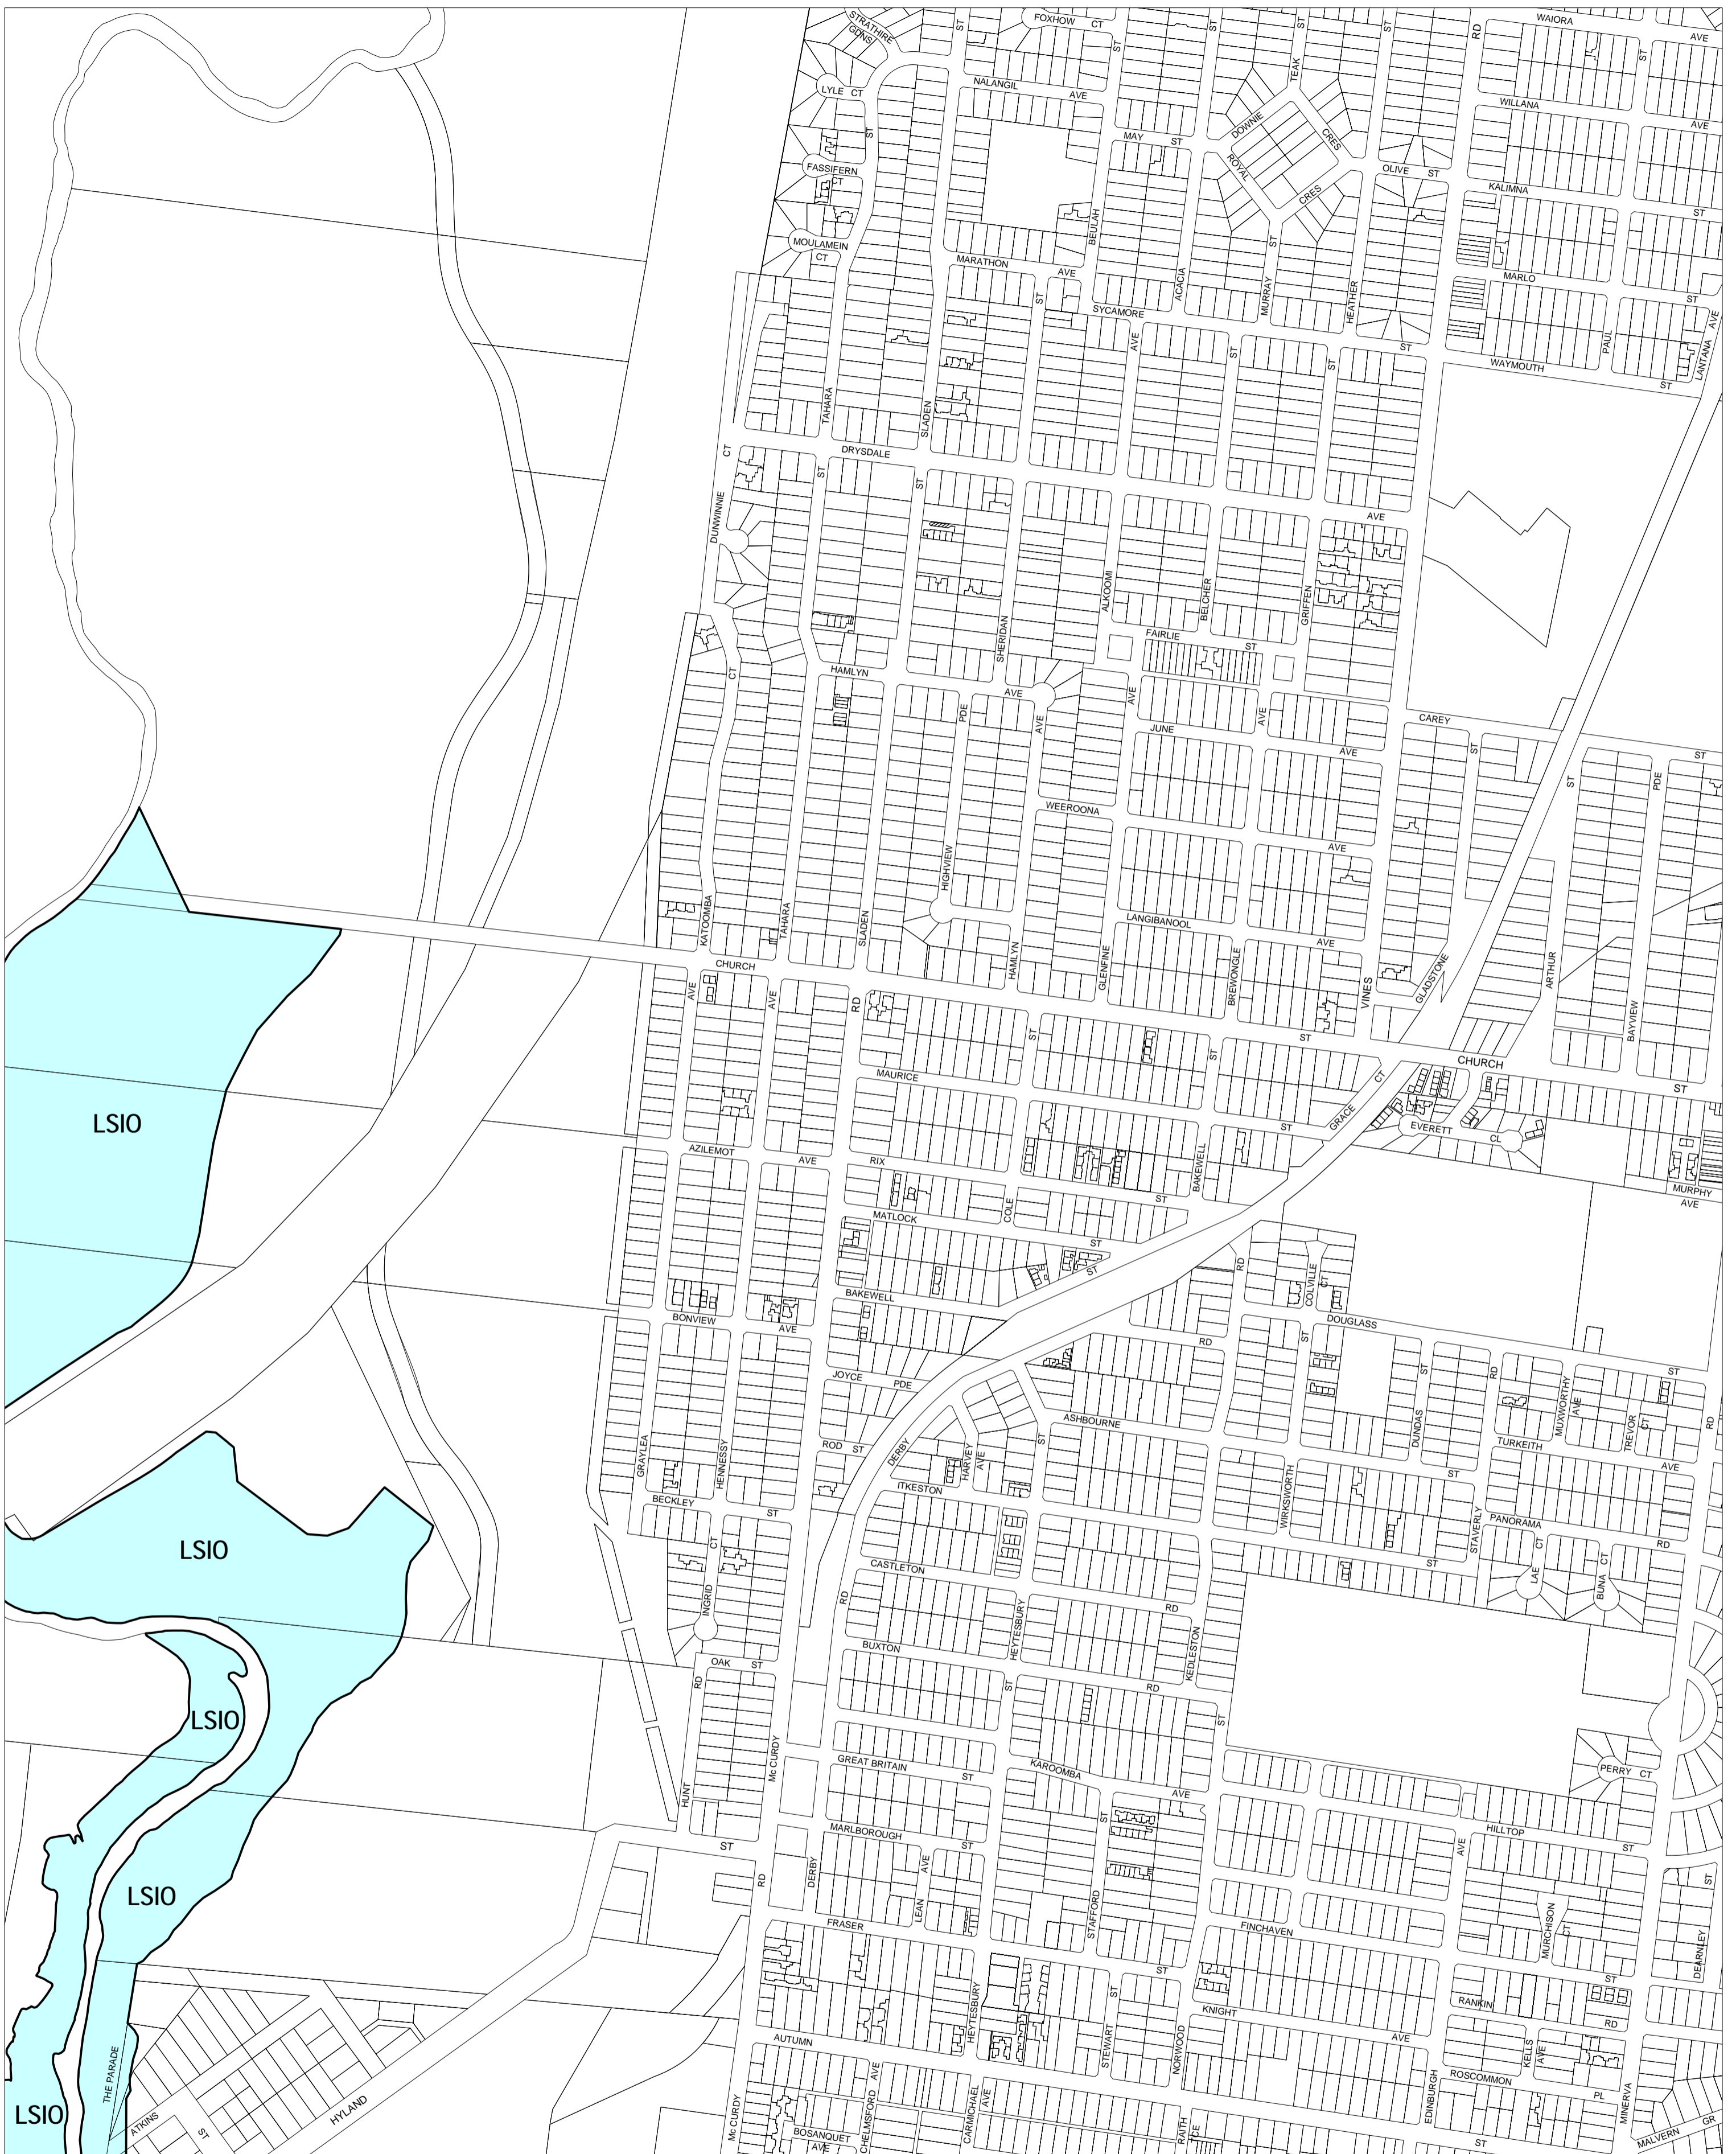

GREATER GEELONG PLANNING SCHEME - LOCAL PROVISION

Overlays

LSIO Land Subject To Inundation Overlay

Printed: 19/12/2008

AMENDMENT C17 & C119