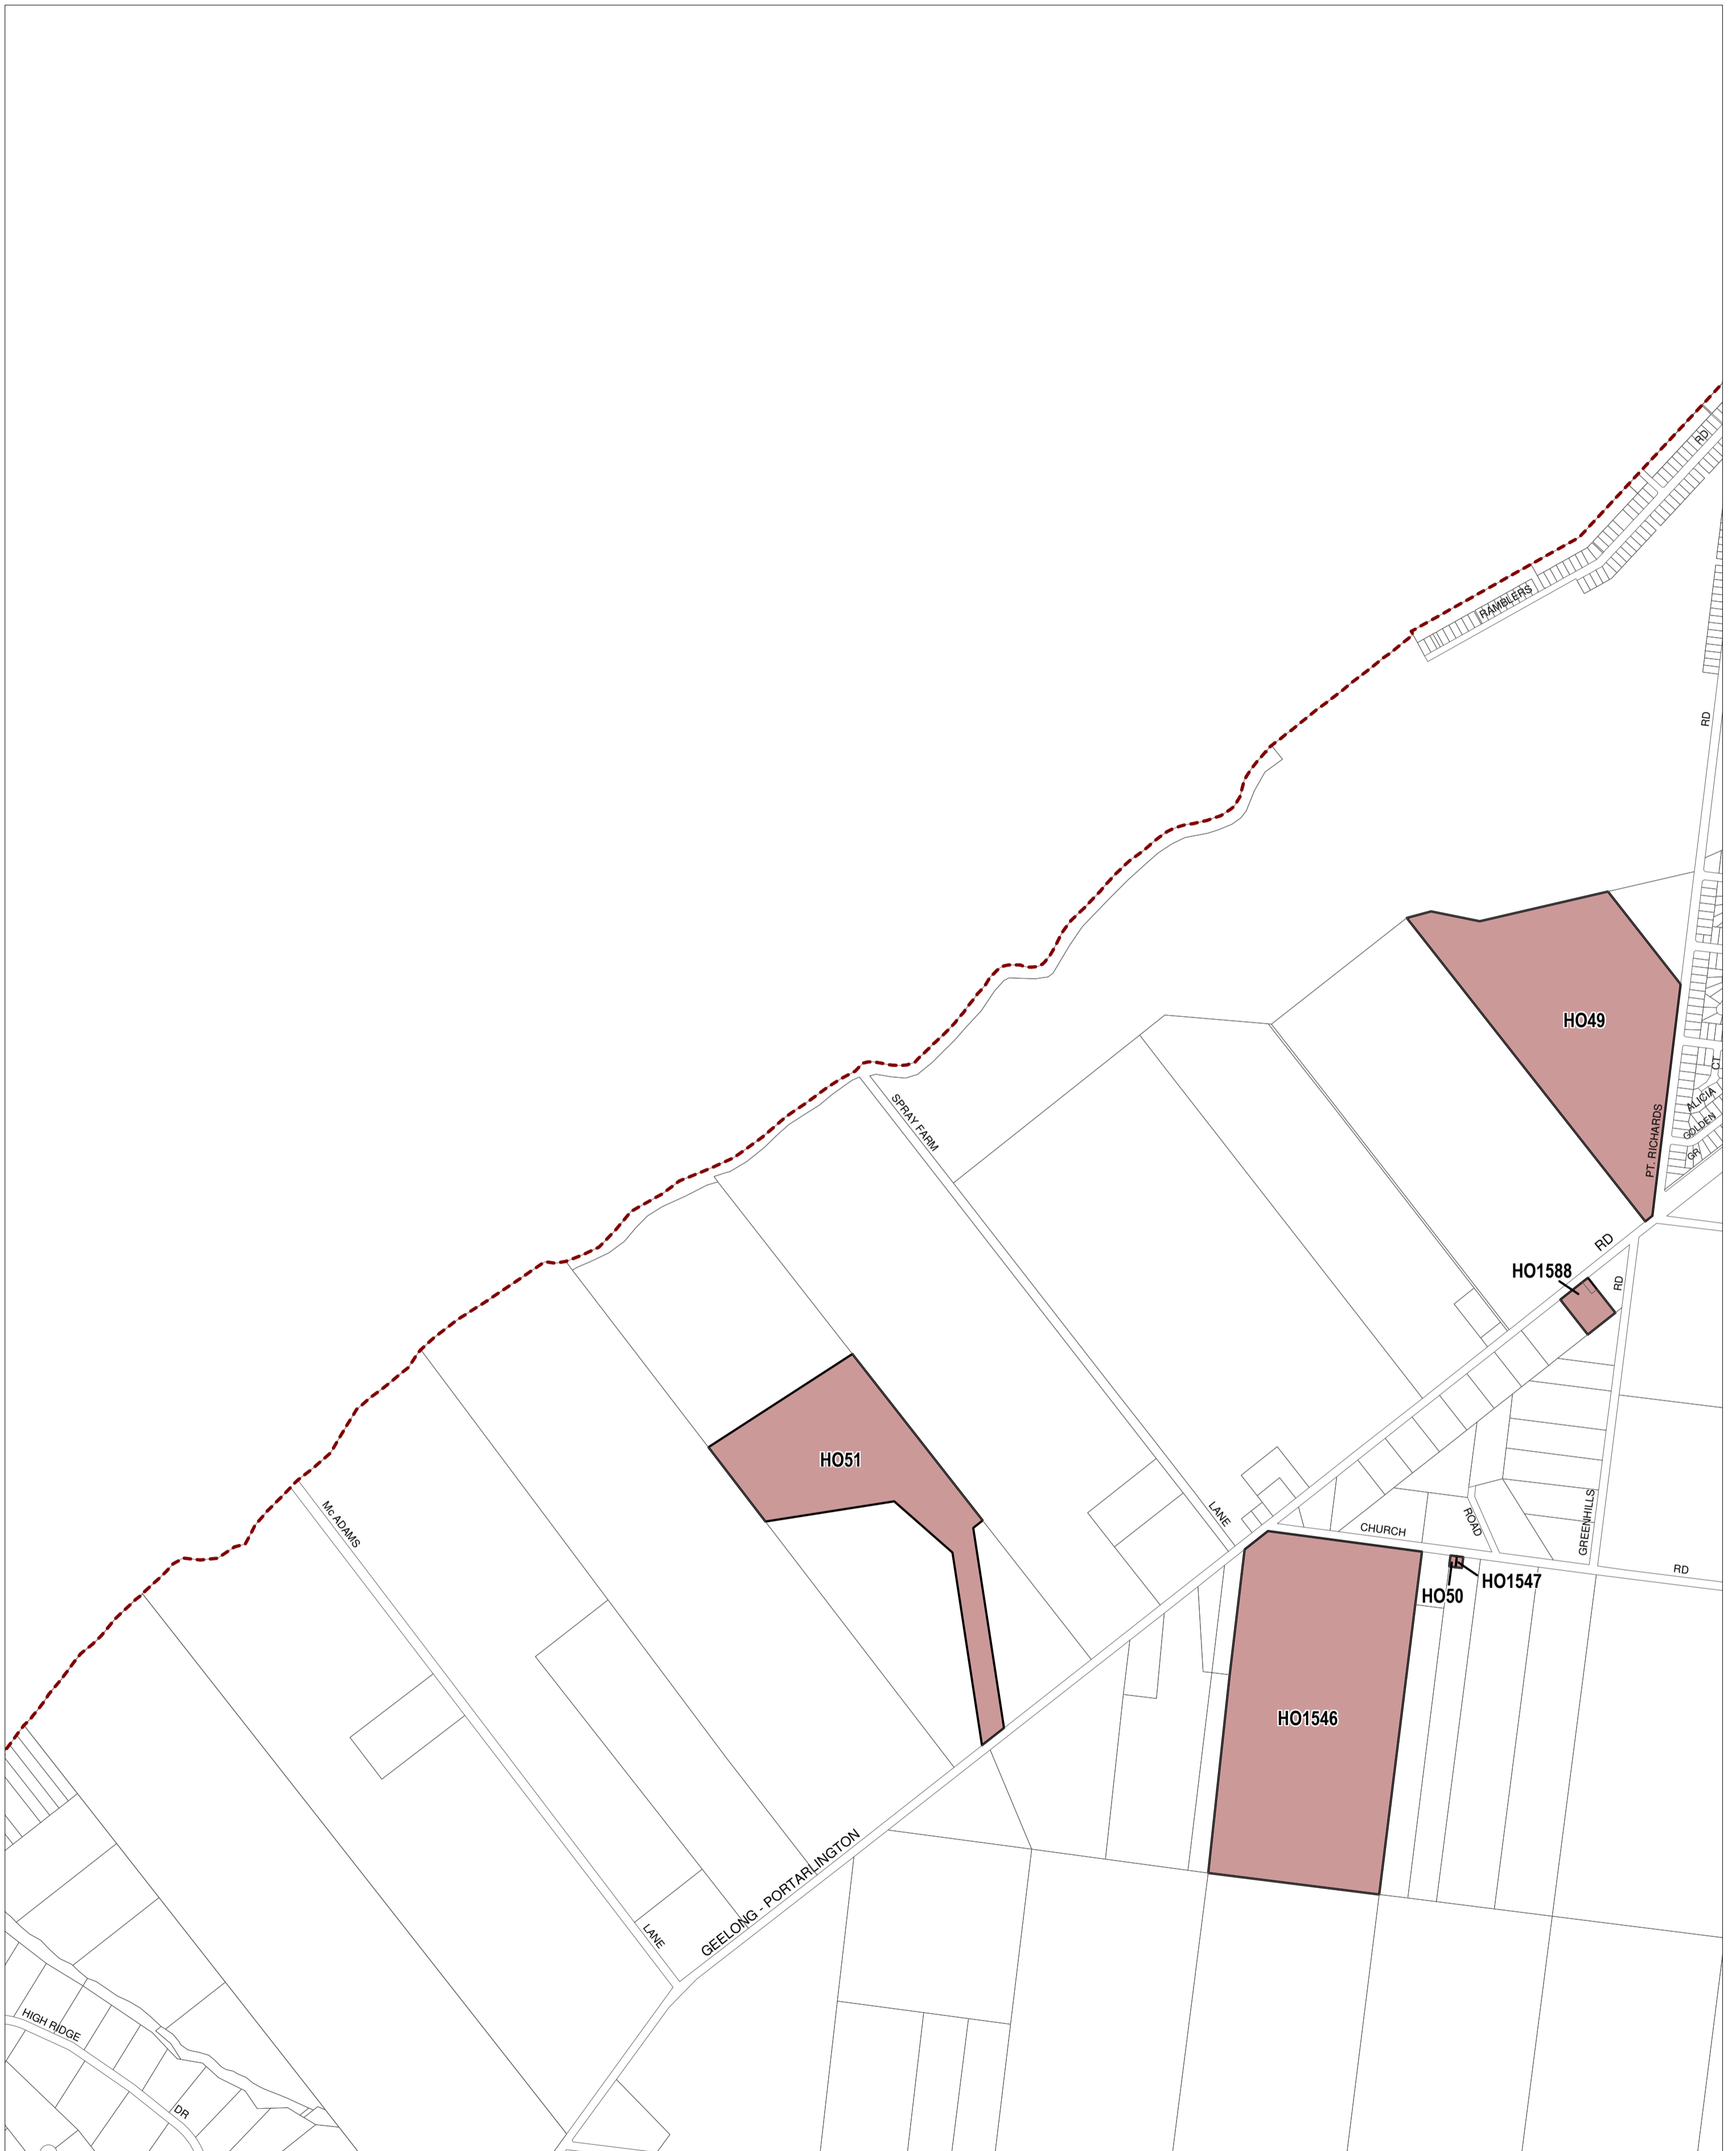

GREATER GEELONG PLANNING SCHEME - LOCAL PROVISION

Overlays

HO Heritage Overlay

INDEX TO ADJOINING METRIC SERIES MAP

1	2	3	4
5	6	7	8
9	10	11	12
13	14	15	16
17	18	19	20
21	22	23	24
25	26	27	28
29	30	31	32
33	34	35	36
37	38	39	40
41	42	43	44
45	46	47	48
49	50	51	52
53	54	55	56
57	58	59	60
61	62	63	64
65	66	67	68
69	70	71	72
73	74	75	76
77	78	79	80
81	82	83	84
85	86	87	88
89	90	91	92

Printed: 13/1/2014

AMENDMENT C233