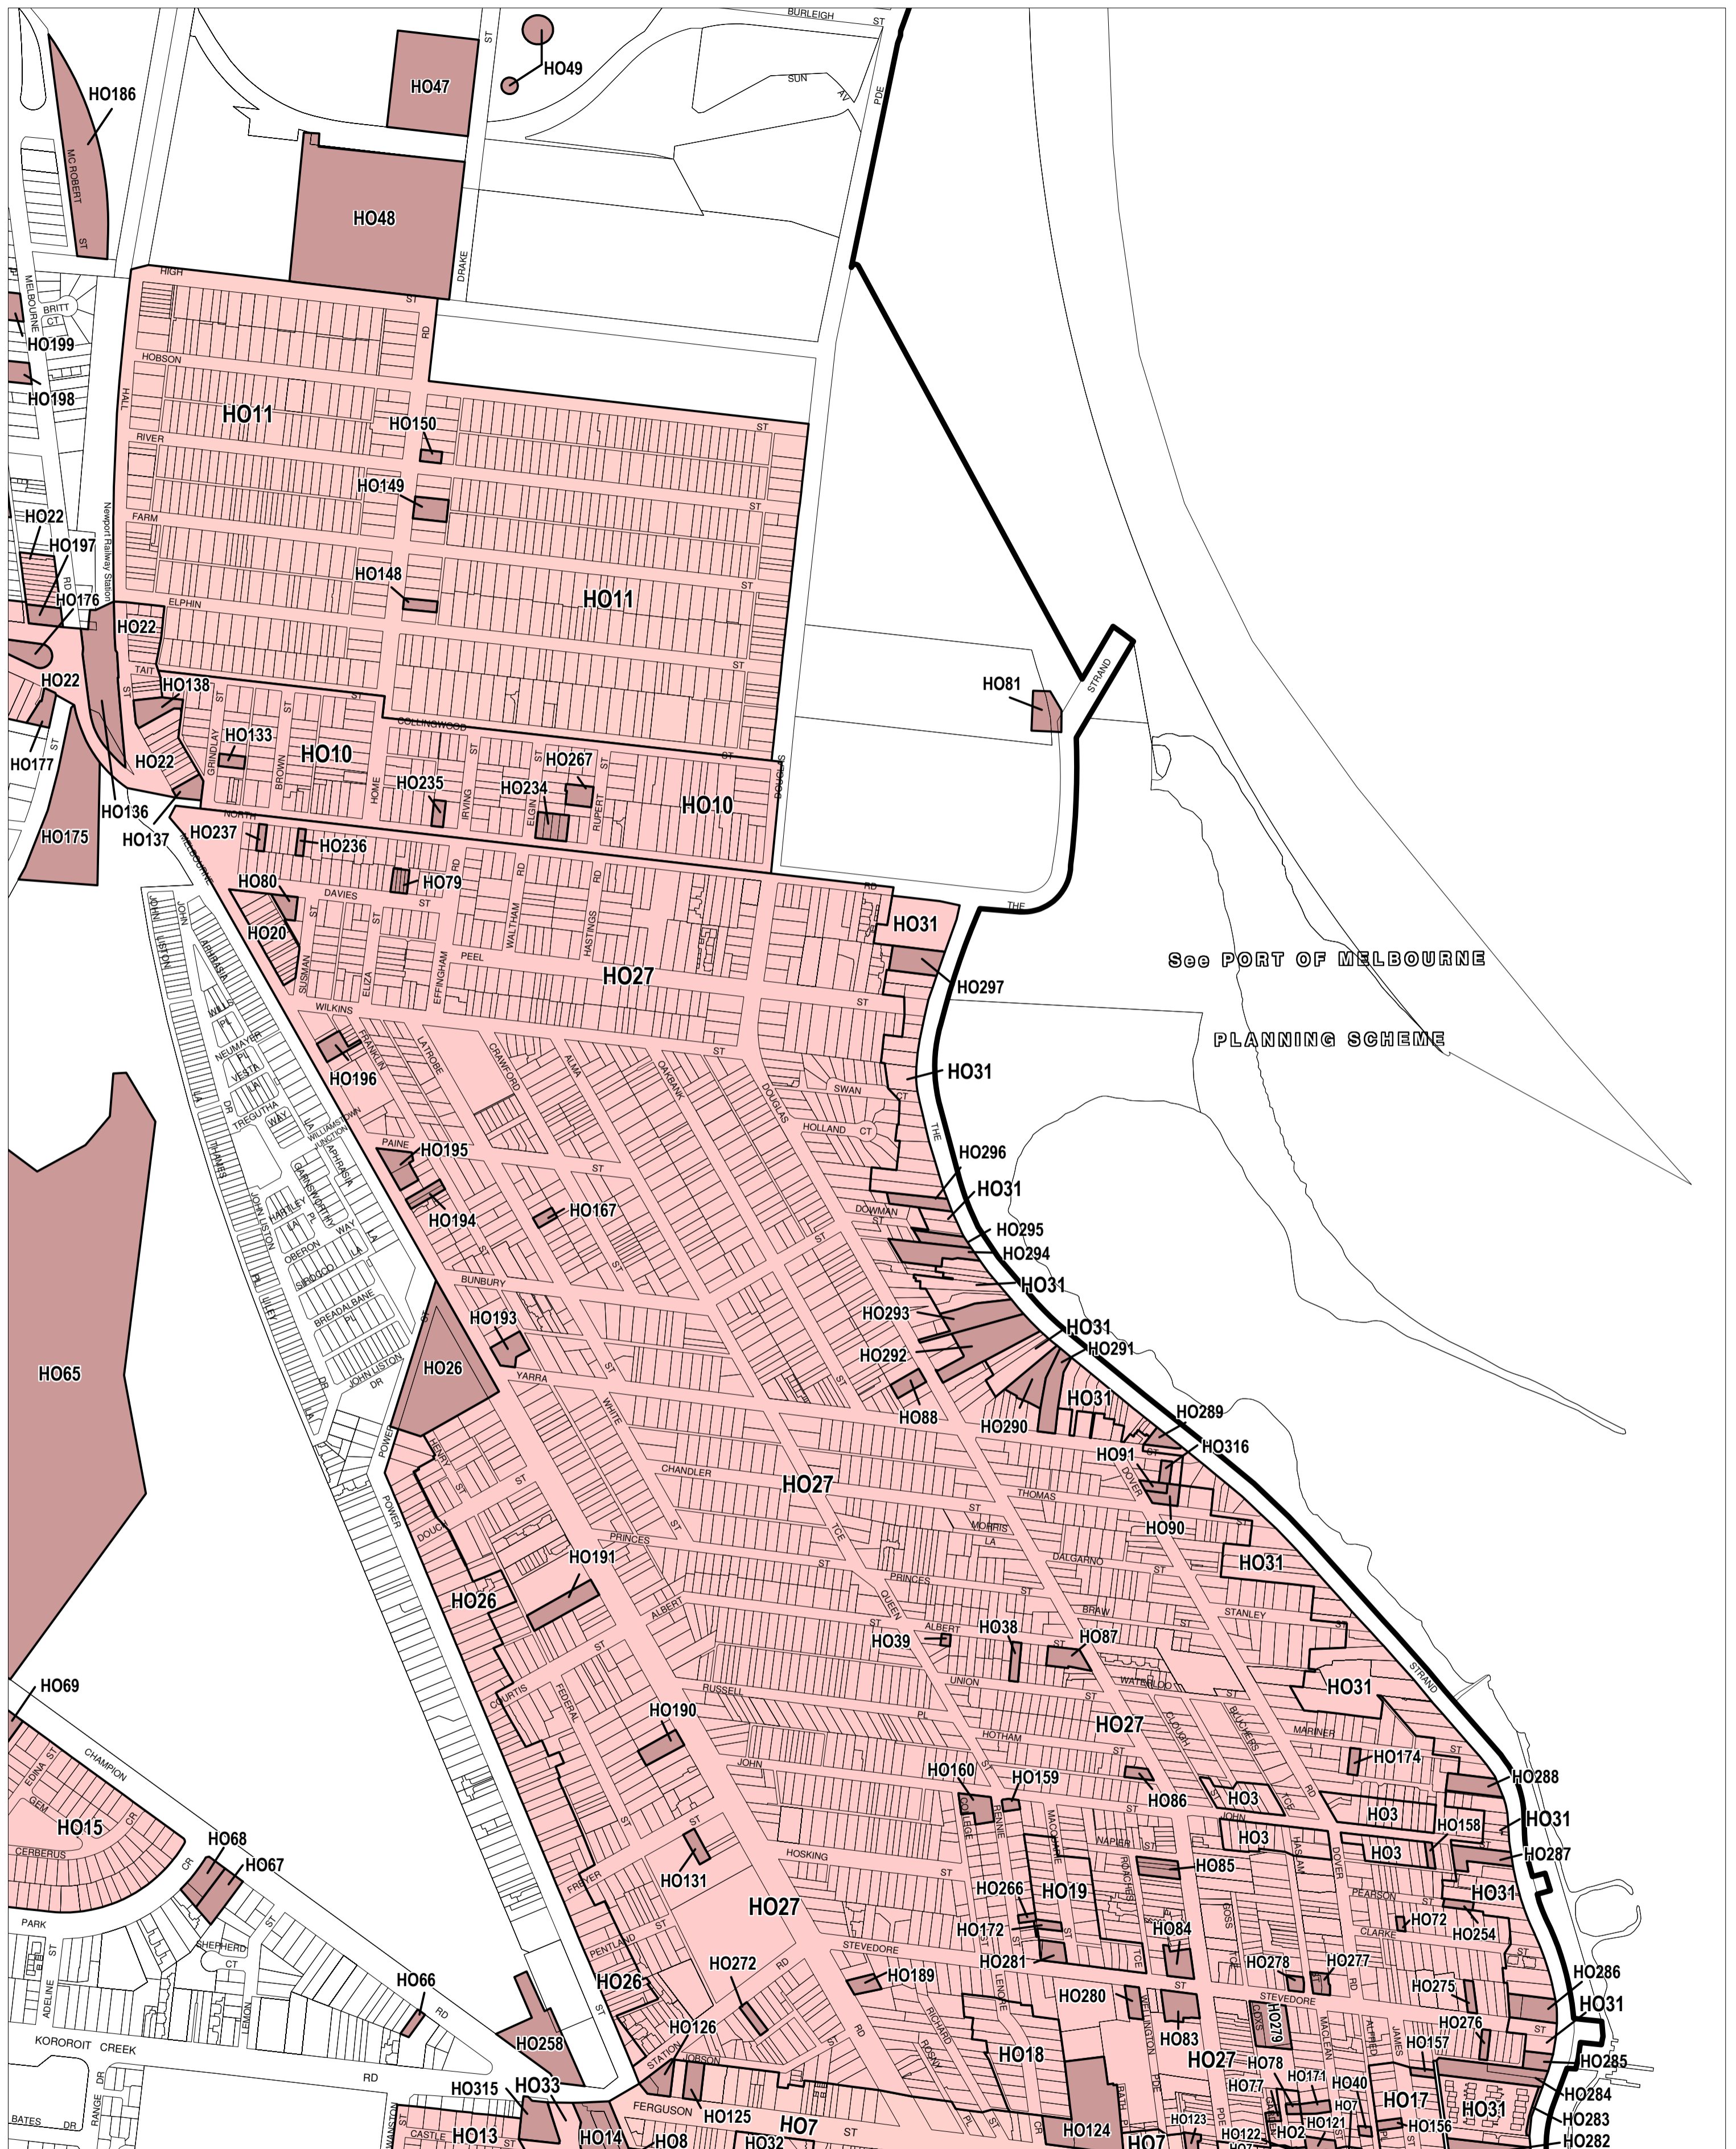

HOBSONS BAY PLANNING SCHEME - LOCAL PROVISION

See PORT OF MELBOURNE
PLANNING SCHEME

Overlays

HO Heritage Overlay

100 0 100 200 300 400 500 m

AUSTRALIAN MAP GRID ZONE 55

INDEX TO ADJOINING METRIC SERIES MAP

1	2	3	4	5
6	7	8	9	10
11	12	13	14	15
16	17	18	19	20
21	22			

Printed: 4/1/2011

AMENDMENT C68