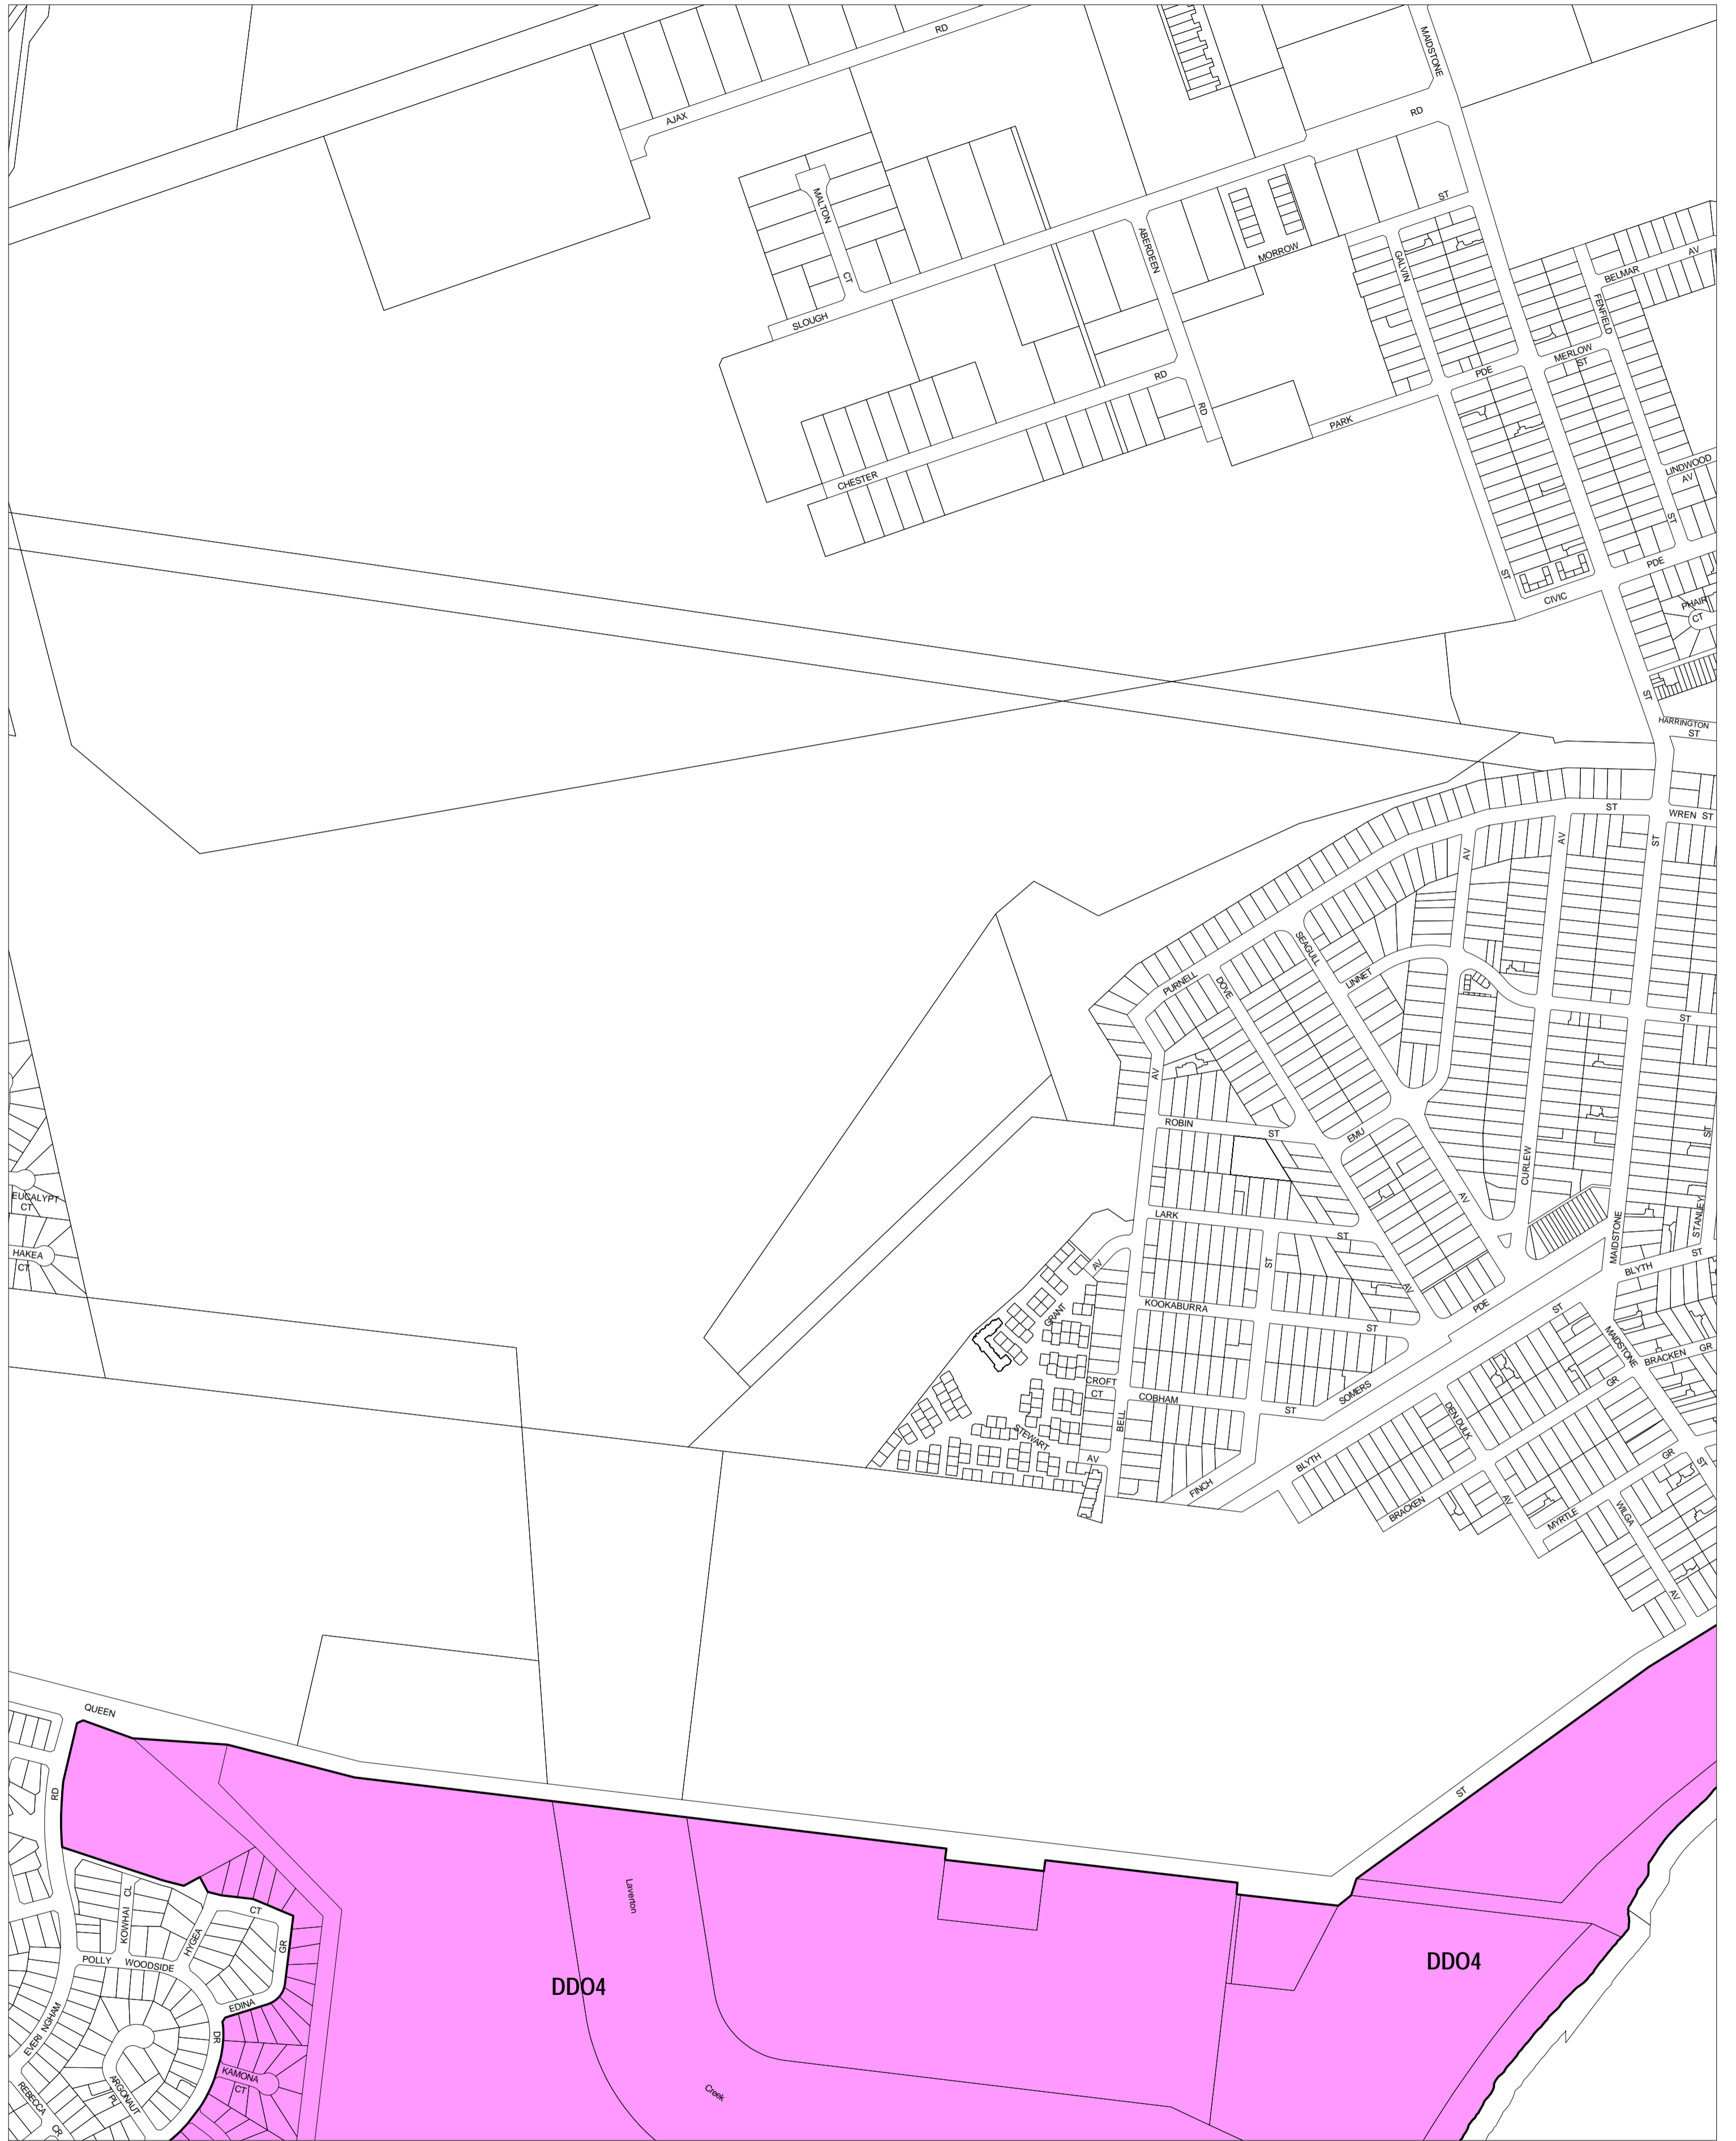

HOBSONS BAY PLANNING SCHEME - LOCAL PROVISION

Overlays

DDO4 Design And Development Overlay - Schedule 4

100 0 100 200 300 400 500 m

AUSTRALIAN MAP GRID ZONE 55

INDEX TO ADJOINING METRIC SERIES MAP

1	2	3	4	5
6	7	8	9	10
11	12	13	14	15
16	17	18	19	20
21	22			

Printed: 17/3/2008