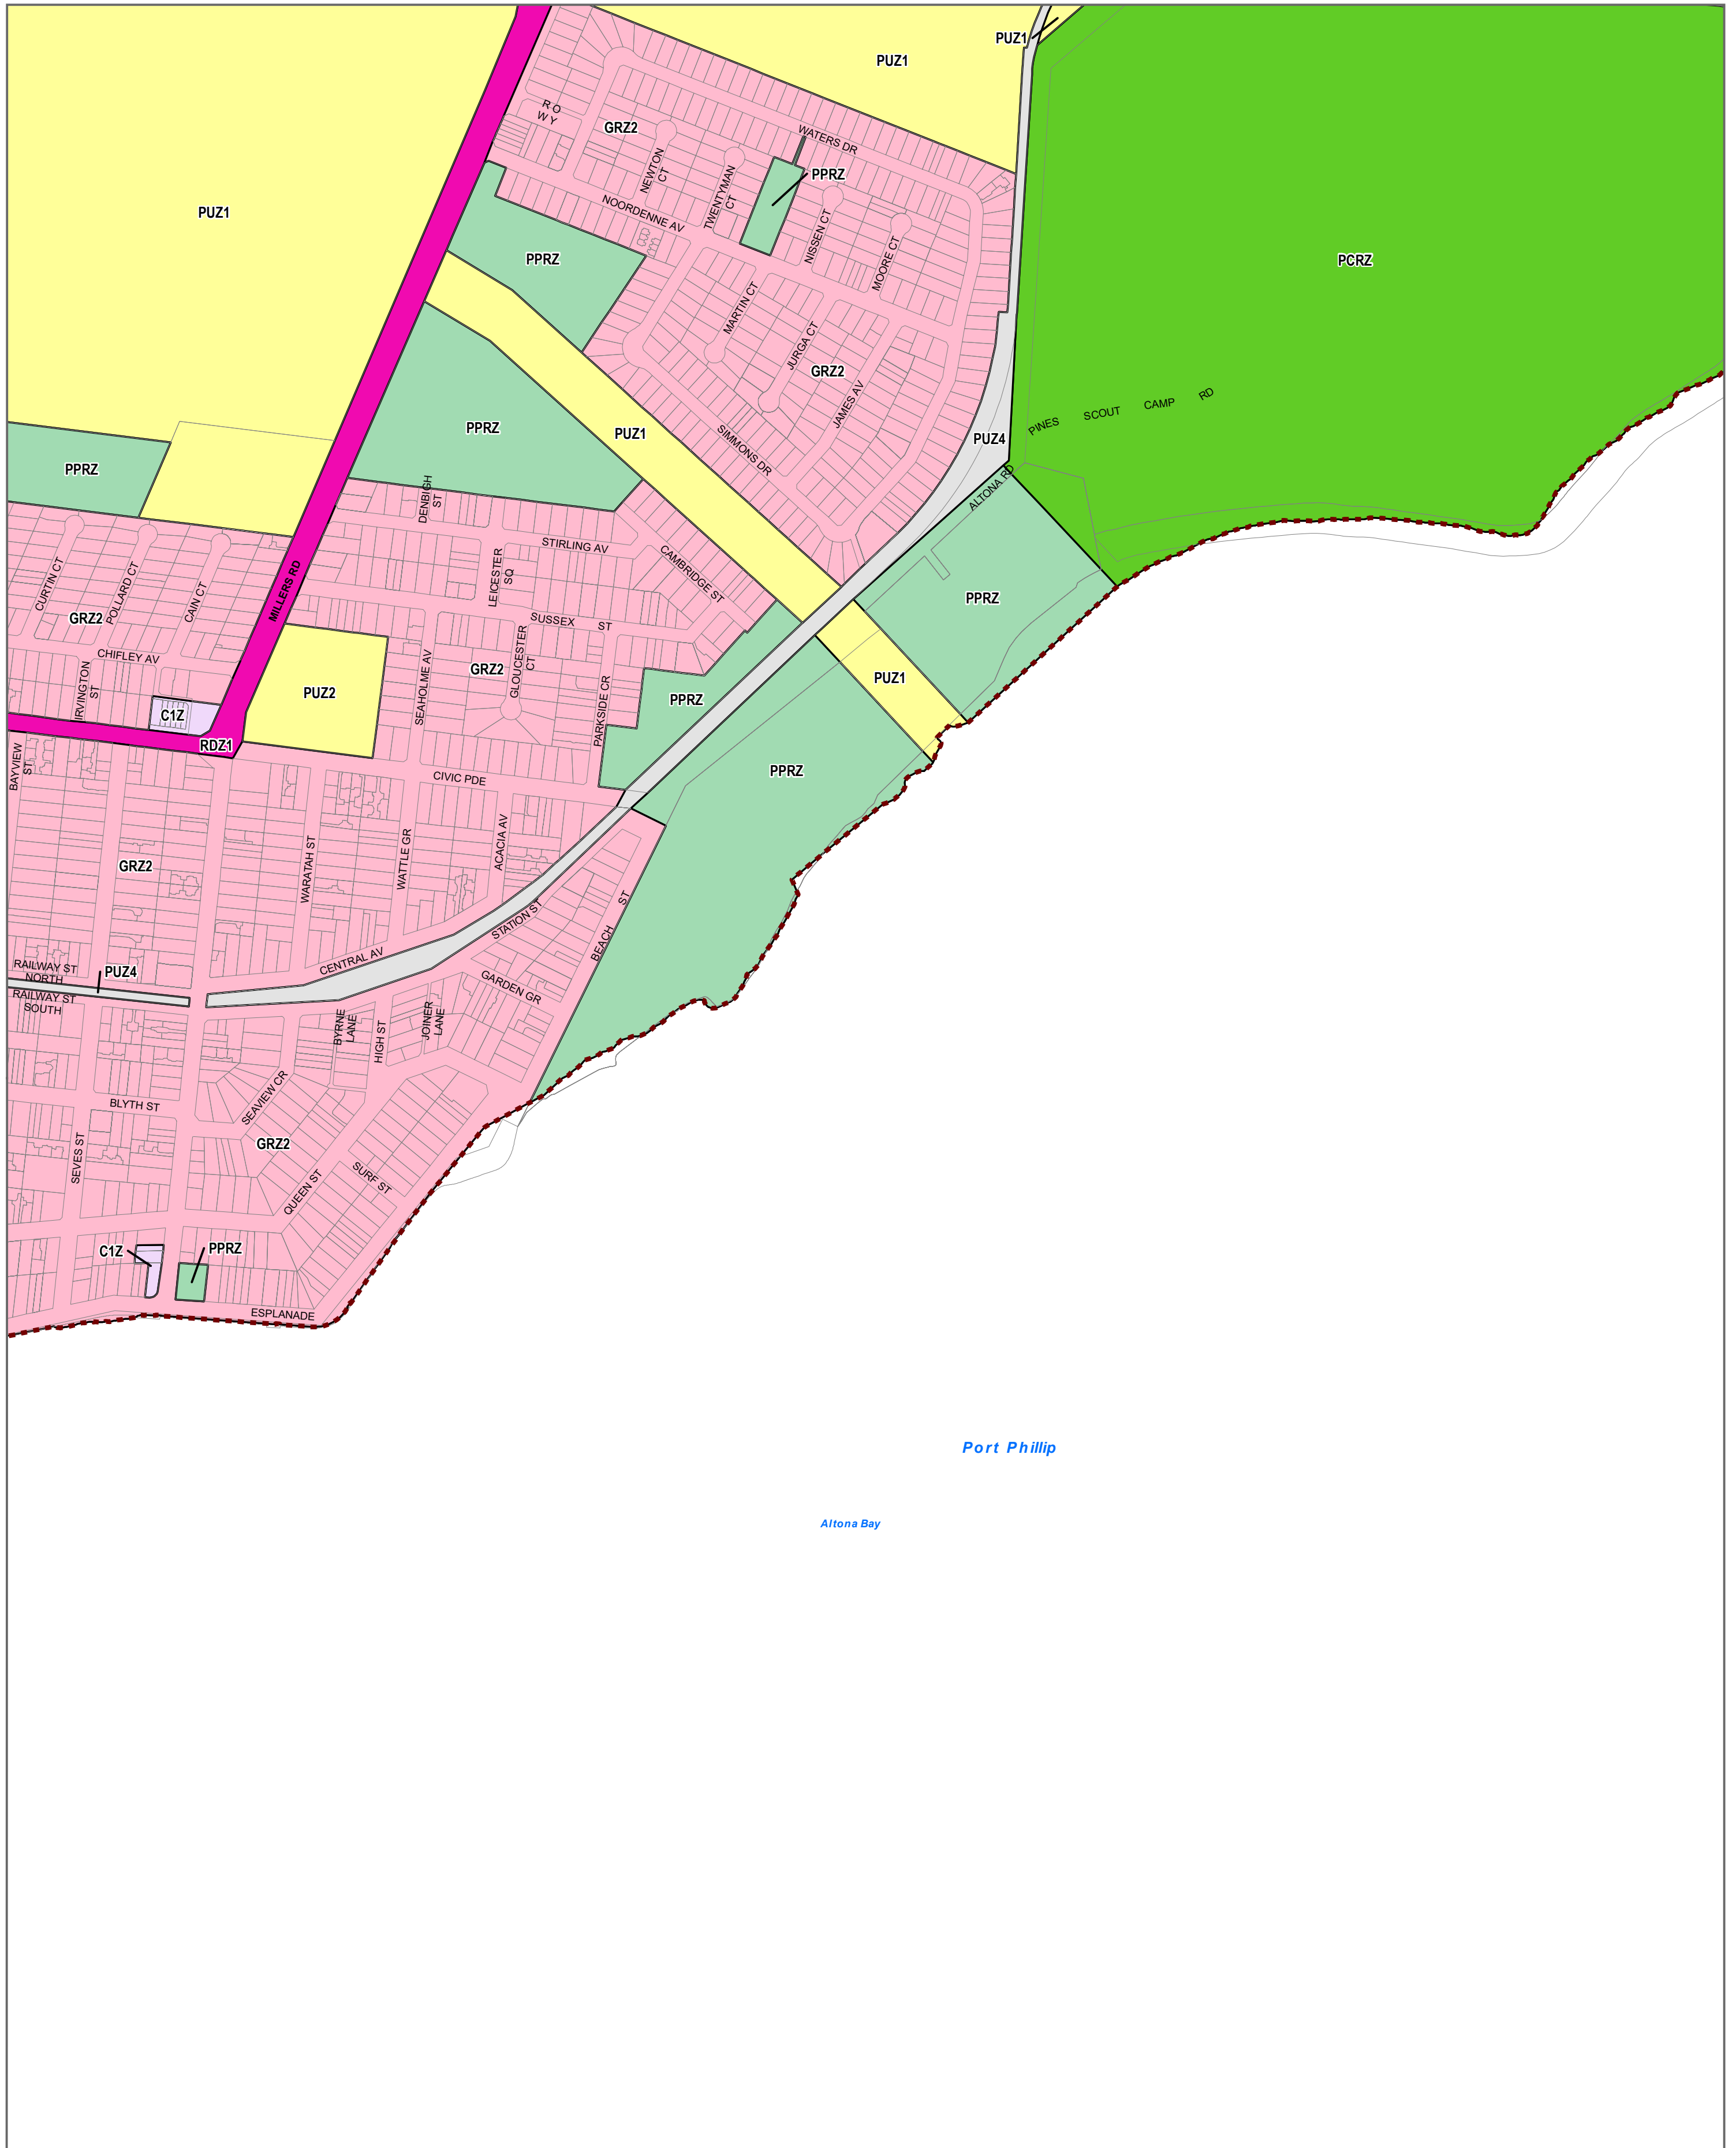

HOBSONS BAY PLANNING SCHEME - LOCAL PROVISION

LEGEND

	C1Z - Commercial 1 Zone		PUZ1 - Public Use Zone - Service and Utility
	GRZ - General Residential Zone		PUZ2 - Public Use Zone - Education
	PCRZ - Public Conservation and Resource Zone		PUZ4 - Public Use Zone - Transport
	PPRZ - Public Park and Recreation Zone		RDZ1 - Road Zone - Category 1

© The State of Victoria Department of Environment, Land, Water and Planning 2020

Planning Group
AMENDMENT C113hbay
 Printed: 31/01/2020

Environment,
 Land, Water
 and Planning

INDEX TO ADJOINING SCHEME MAPS