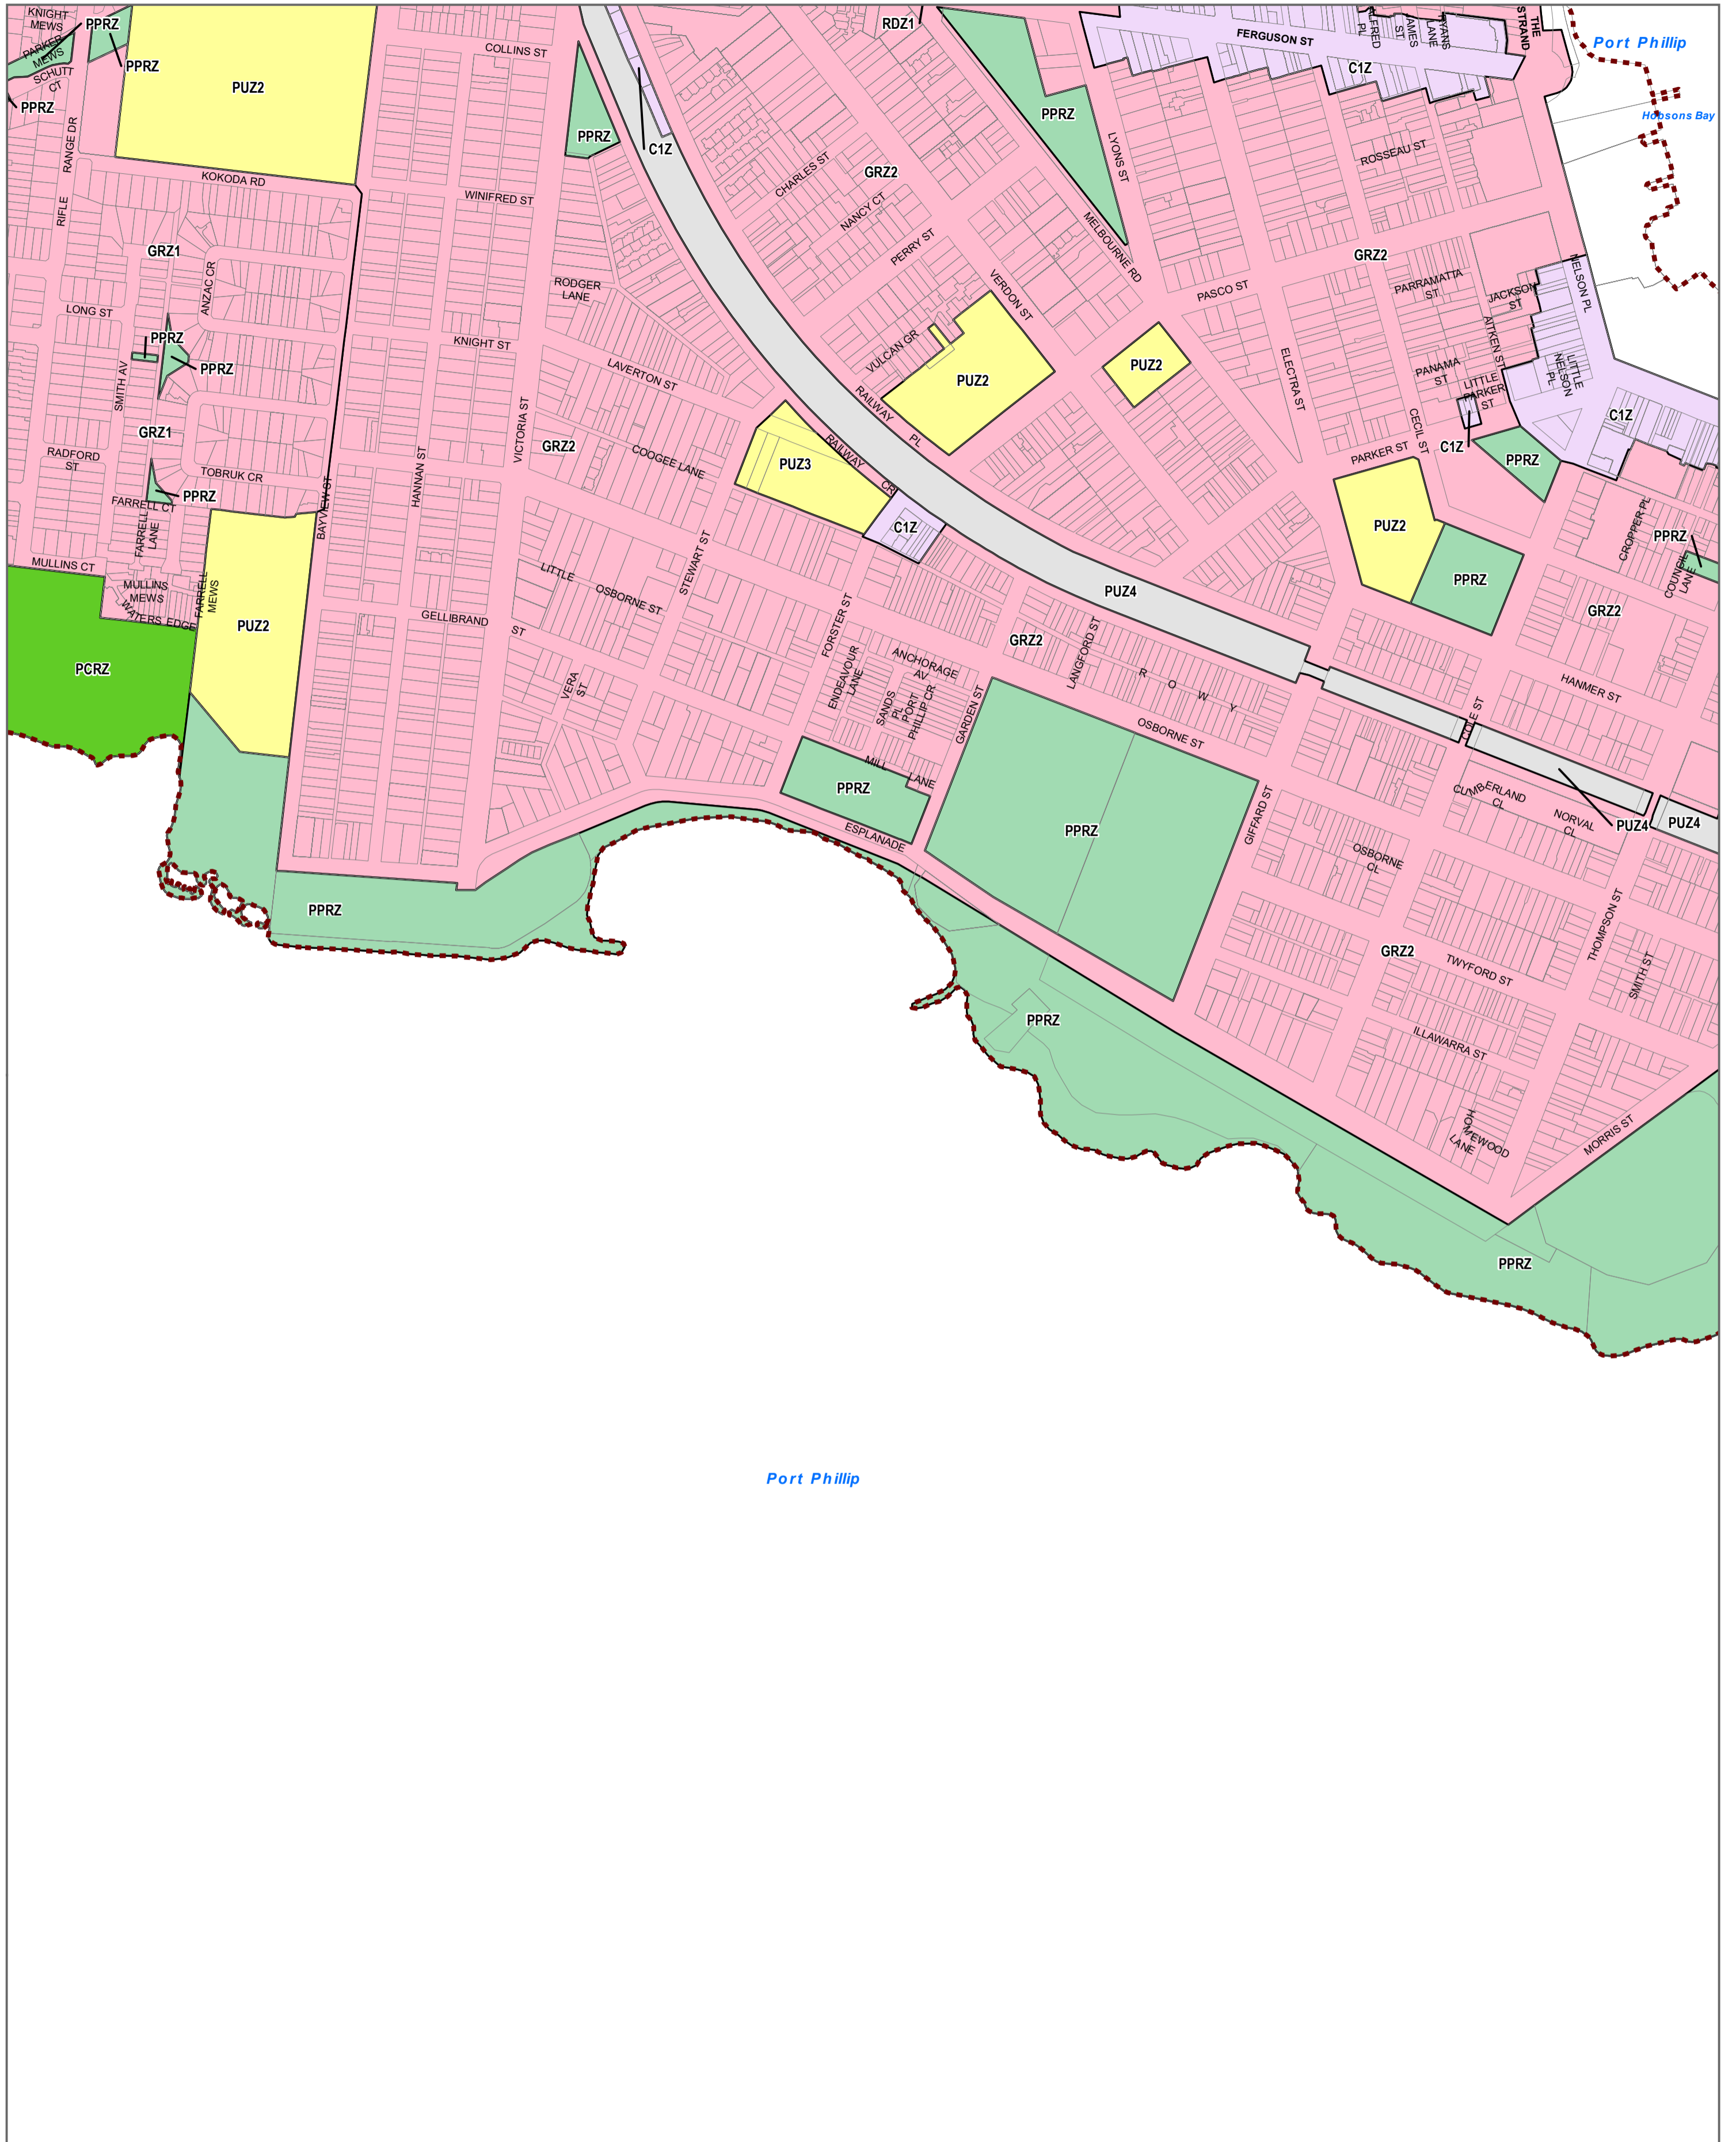

HOBSONS BAY PLANNING SCHEME - LOCAL PROVISION

LEGEND

	C1Z - Commercial 1 Zone		PUZ2 - Public Use Zone - Education
	GRZ - General Residential Zone		PUZ3 - Public Use Zone - Health and Community
	PCRZ - Public Conservation and Resource Zone		PUZ4 - Public Use Zone - Transport
	PPRZ - Public Park and Recreation Zone		RDZ1 - Road Zone - Category 1

© The State of Victoria Department of Environment, Land, Water and Planning 2020

Planning Group
AMENDMENT C113hbay
 Printed: 31/01/2020

Environment,
 Land, Water
 and Planning

INDEX TO ADJOINING SCHEME MAPS