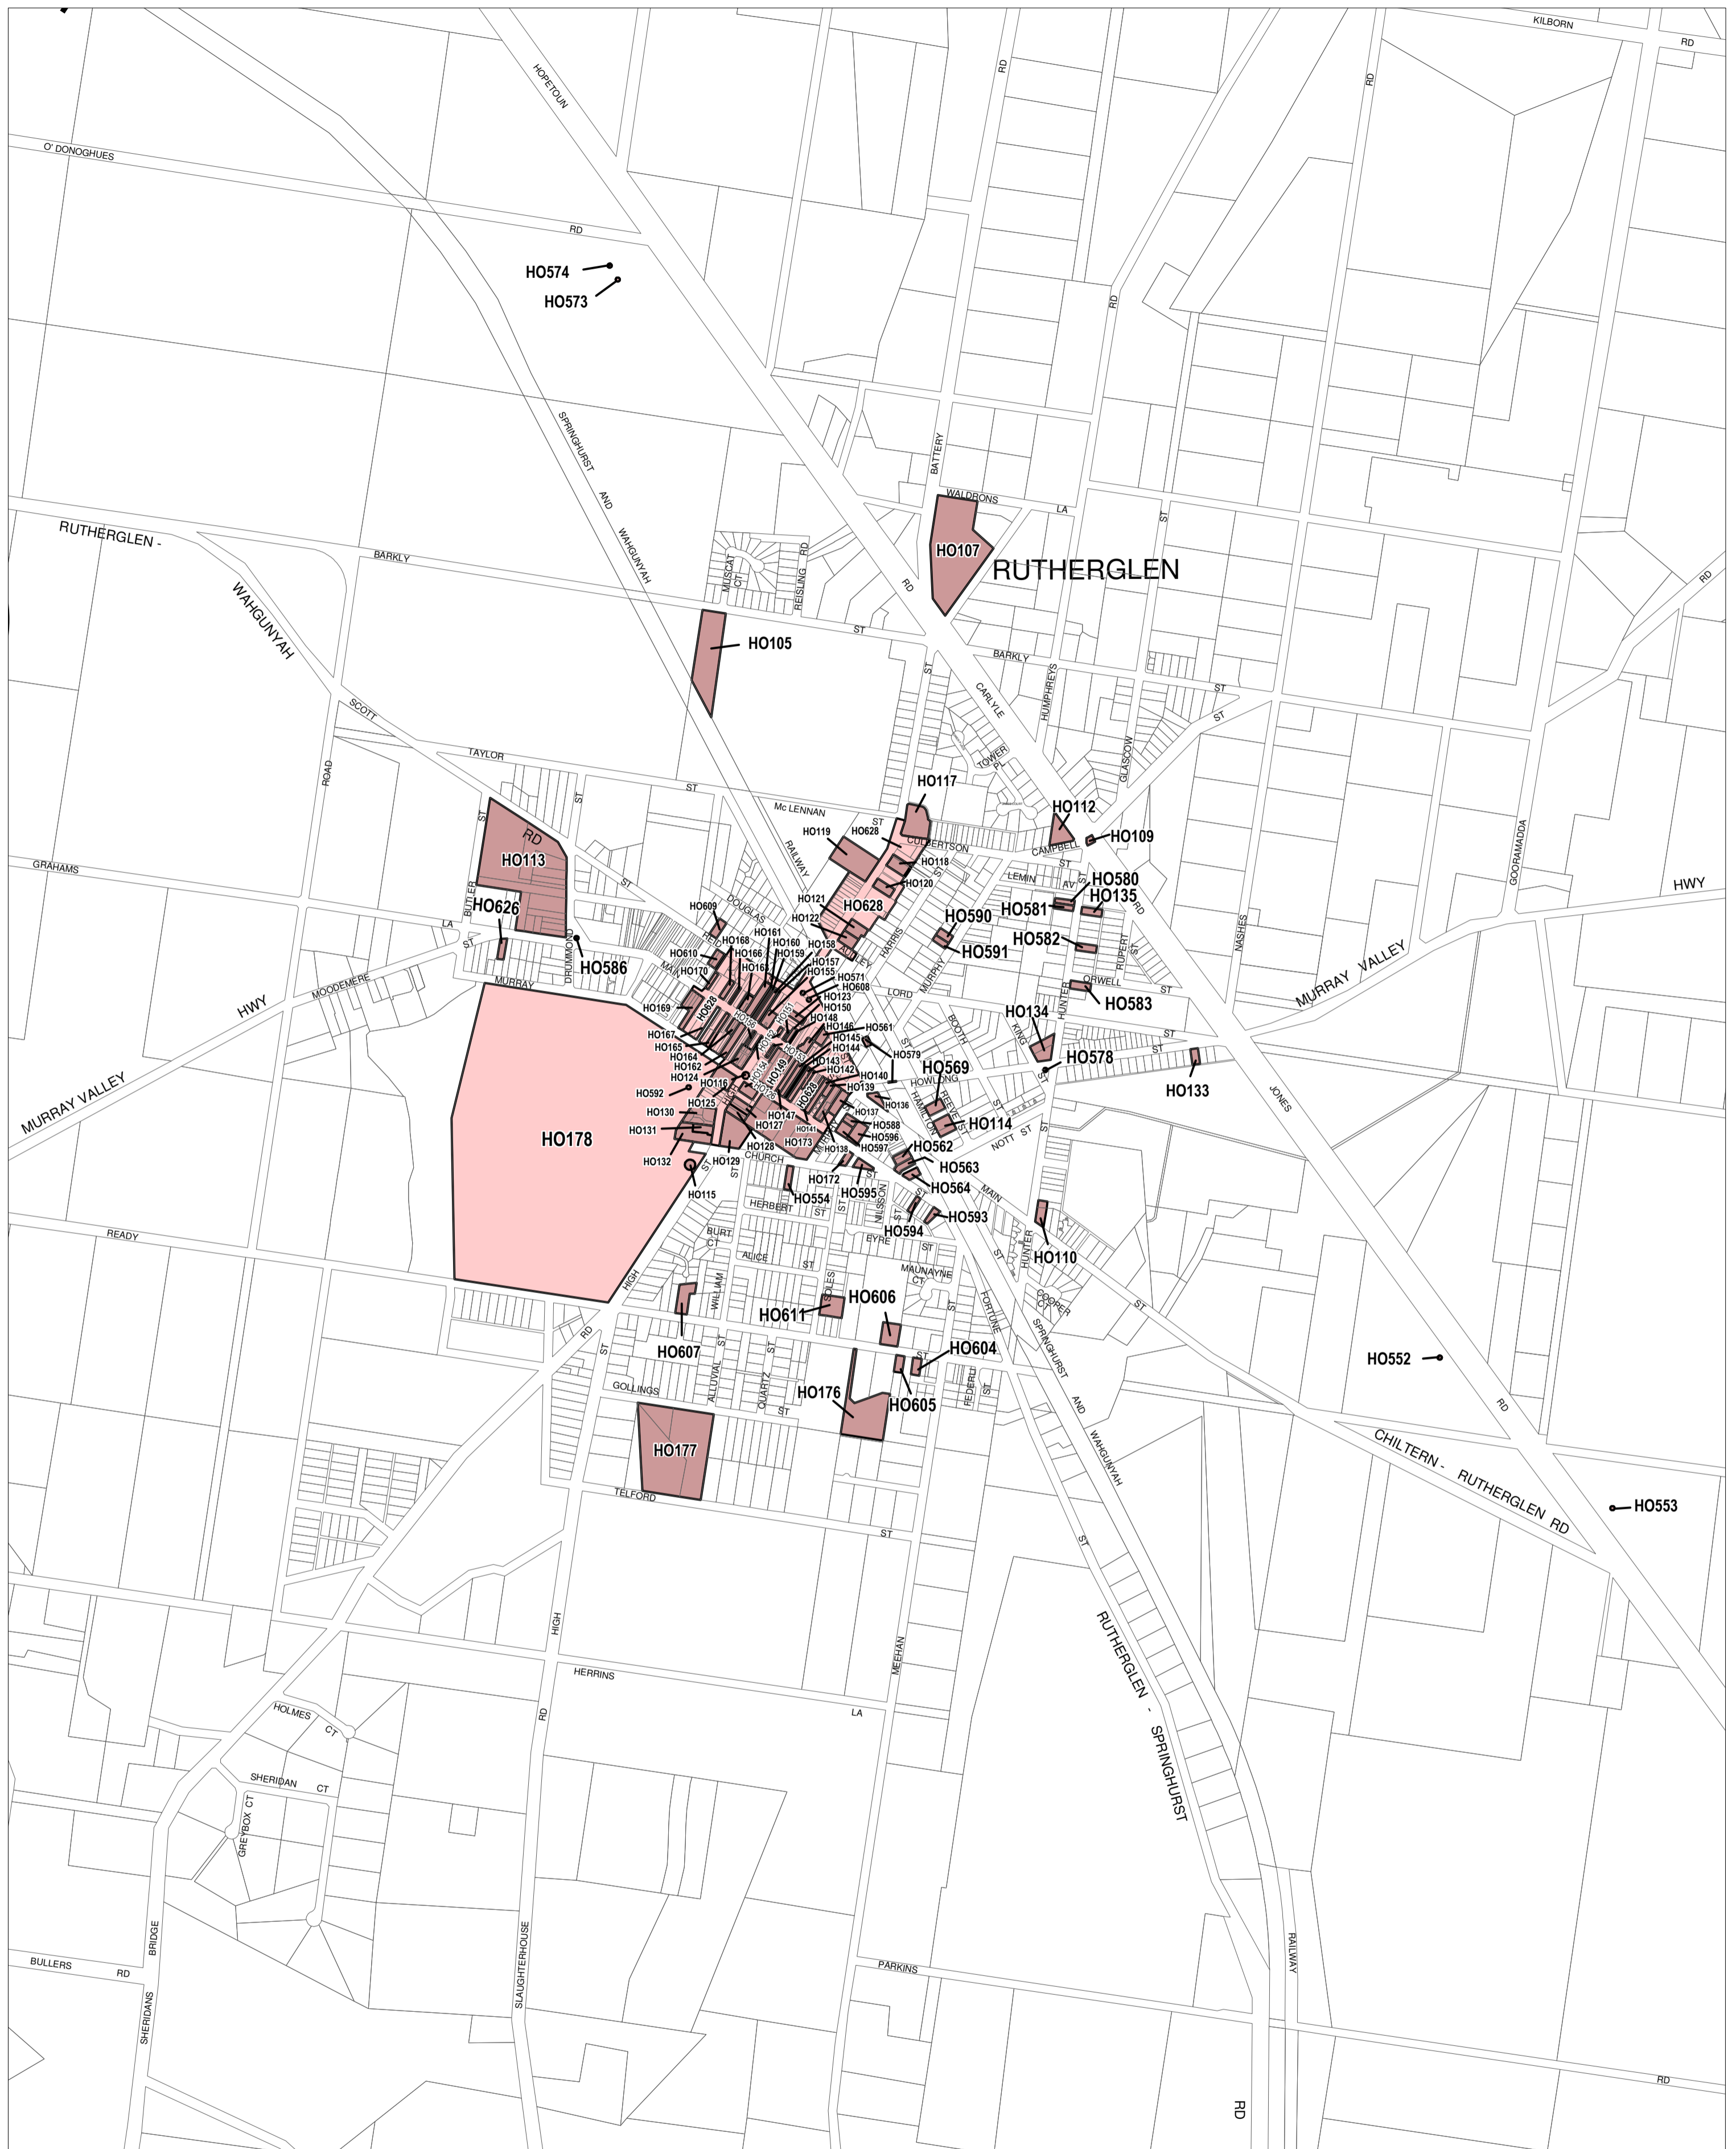

INDIGO PLANNING SCHEME - LOCAL PROVISION

Overlays

- HO Heritage Overlay

200 0 200 400 600 800 1000 m
AUSTRALIAN MAP GRID ZONE 55

INDEX TO ADJOINING METRIC SERIES MAP

Printed: 5/2/2013

AMENDMENT C58