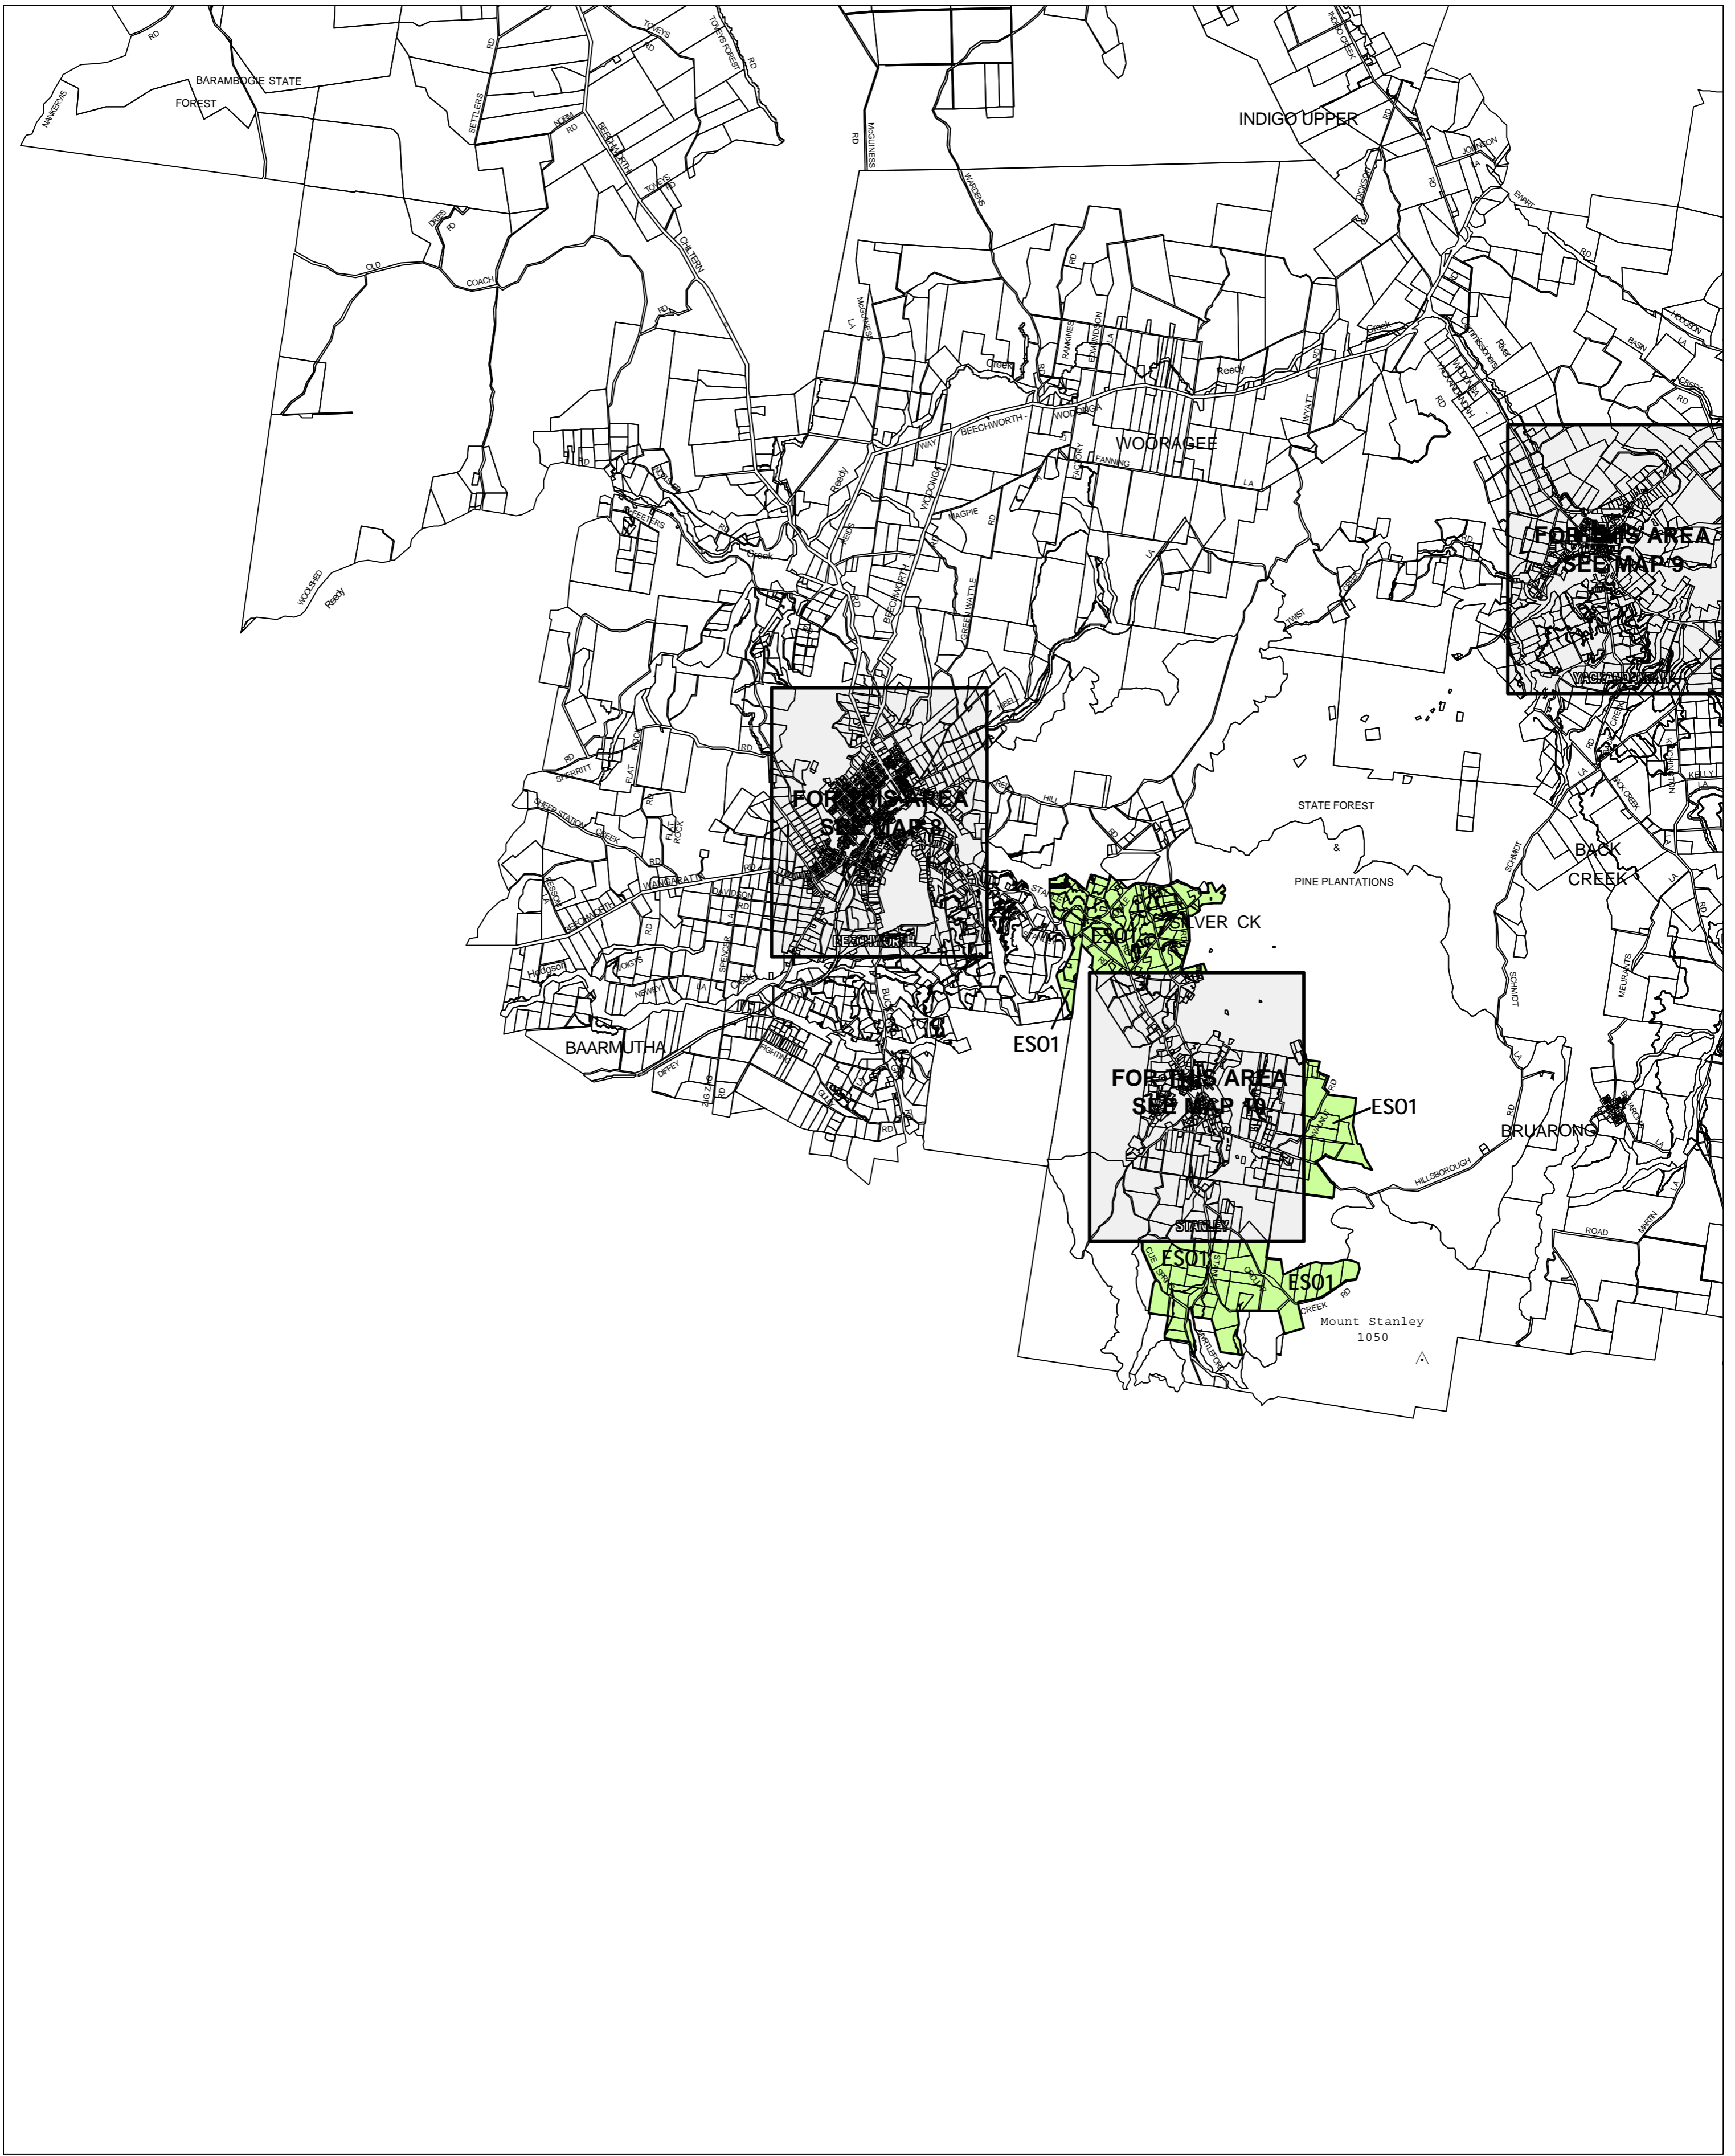

INDIGO PLANNING SCHEME - LOCAL PROVISION

Overlays
ESO1 Environmental Significance Overlay - Schedule 1

AUSTRALIAN MAP GRID ZONE 55

Printed: 6/6/2007