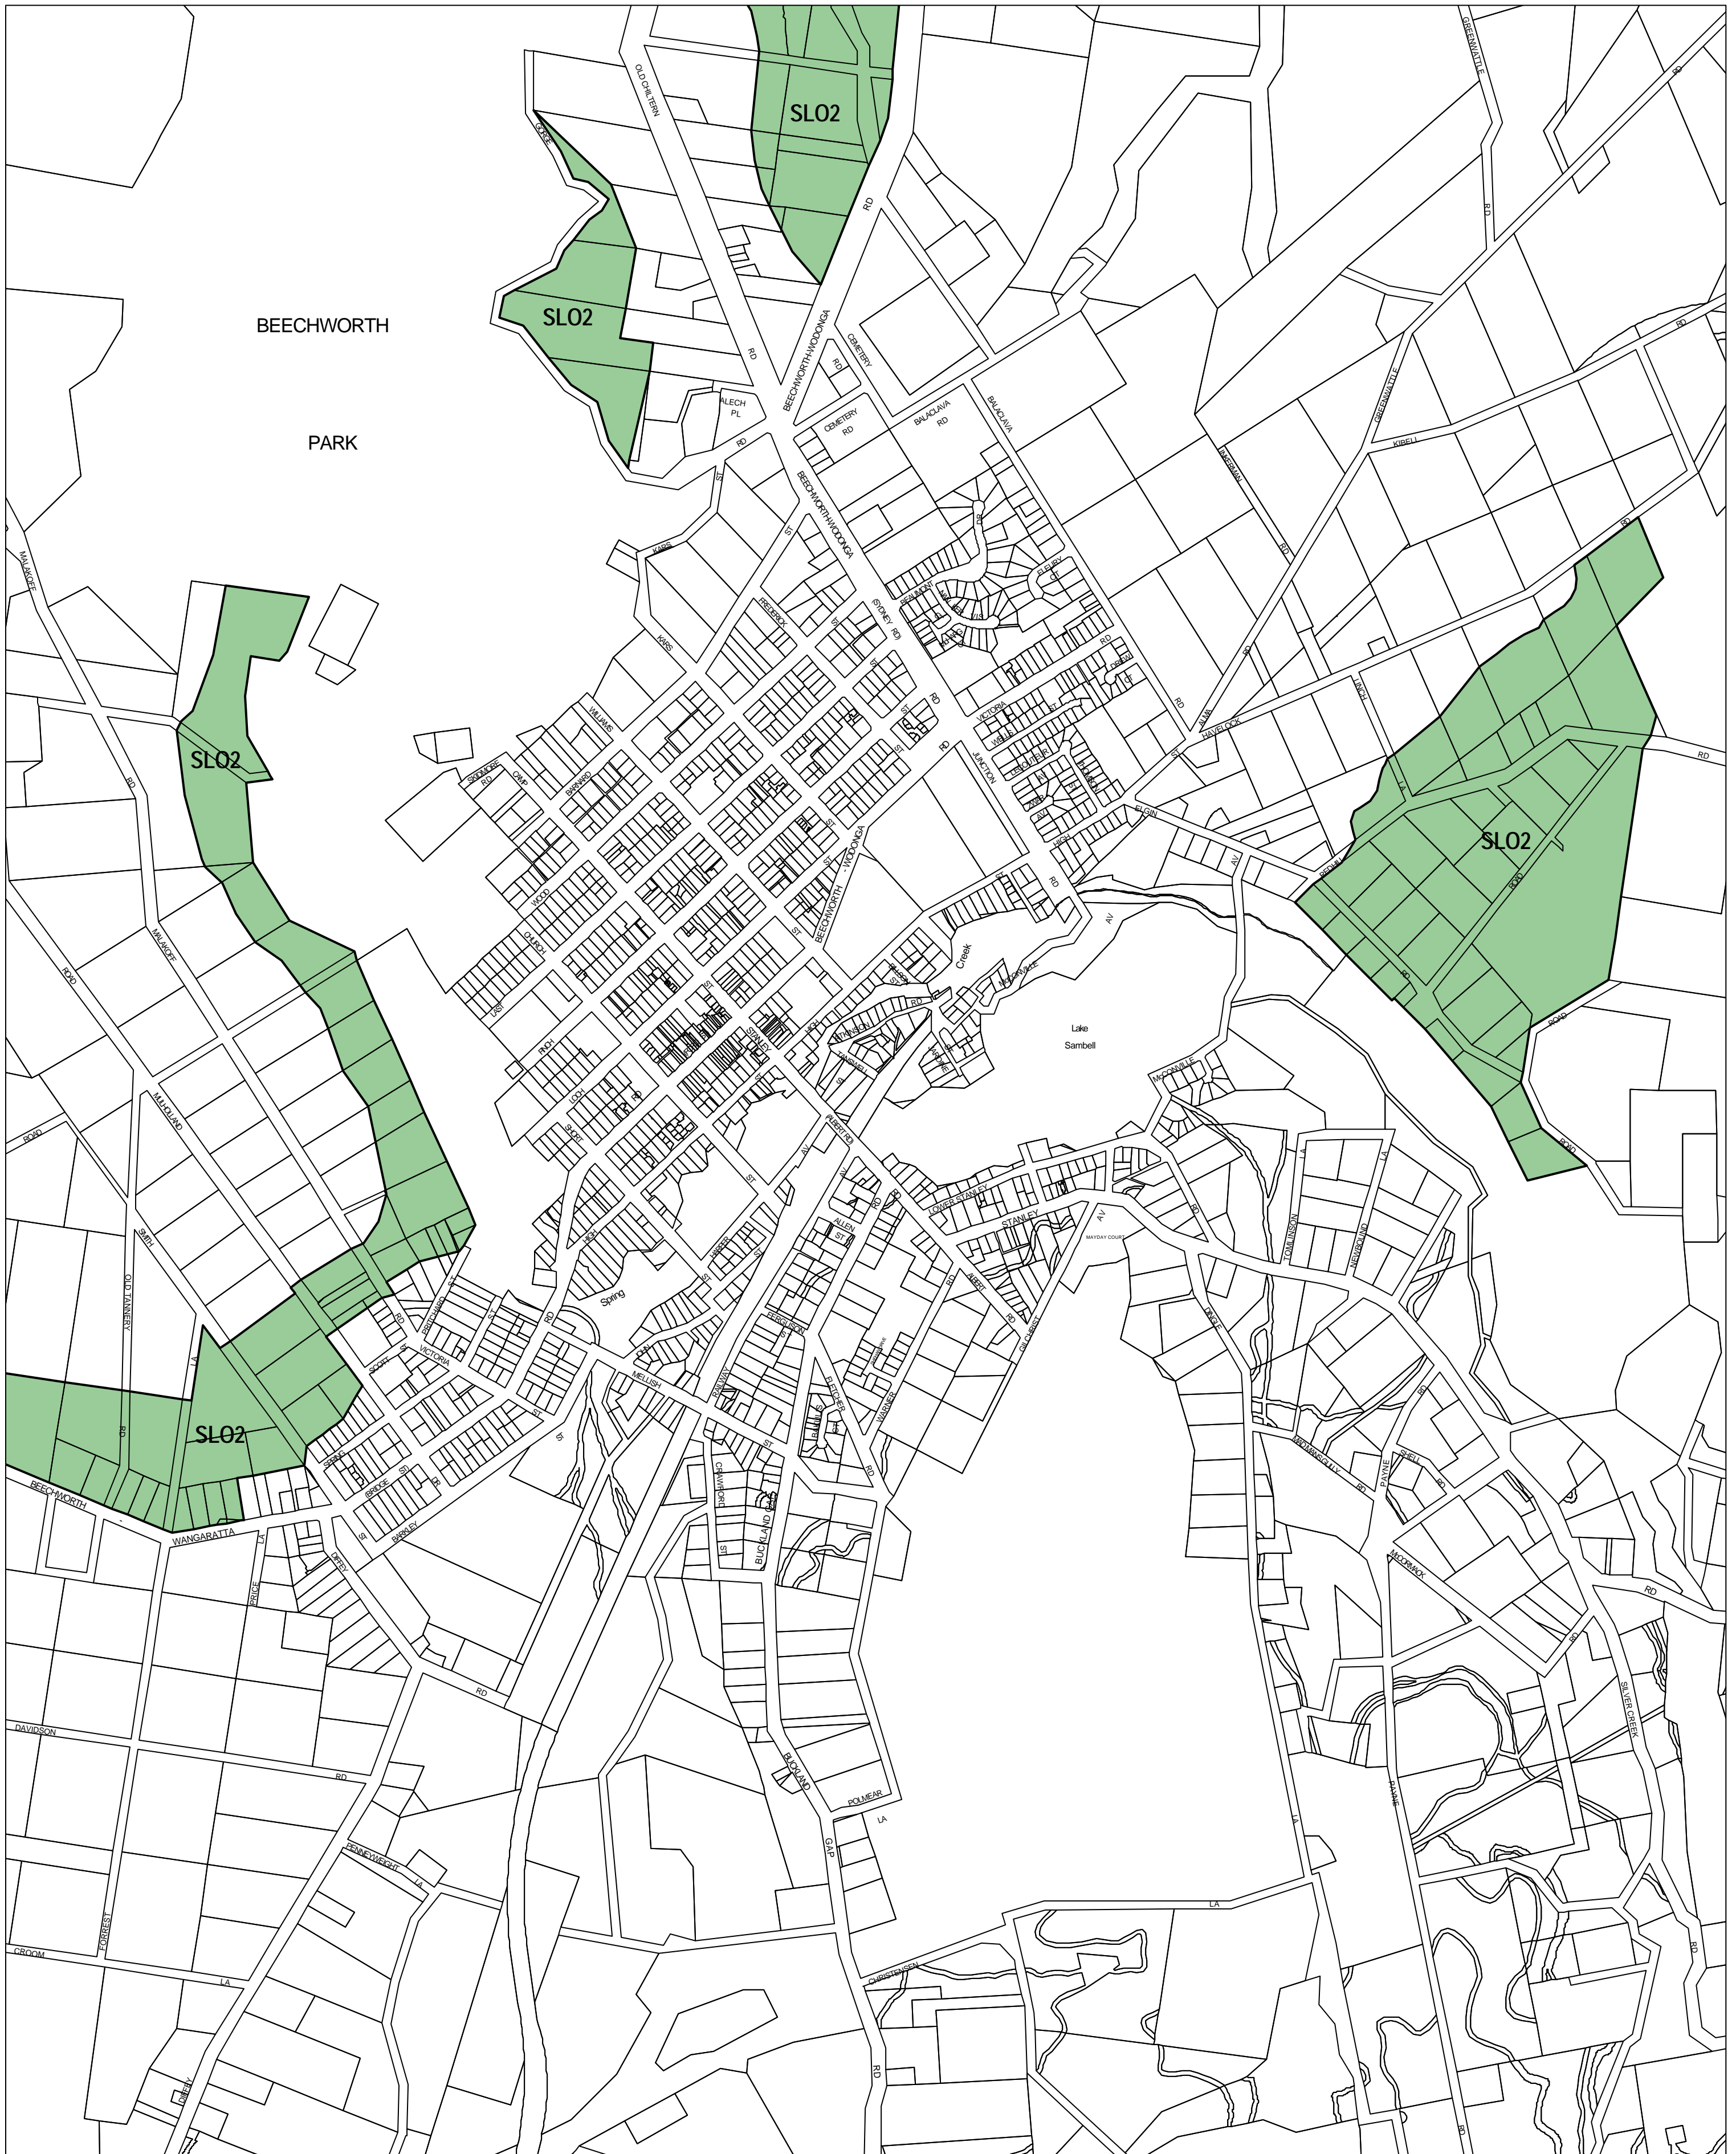

INDIGO PLANNING SCHEME - LOCAL PROVISION

Overlays

Significant Landscape Overlay - Schedule 2

200 400 600 800 1000 m

AUSTRALIAN MAP GRID ZONE 55

INDEX TO ADJOINING METRIC SERIES MAP

Printed: 6/6/2007

AMENDMENT C17