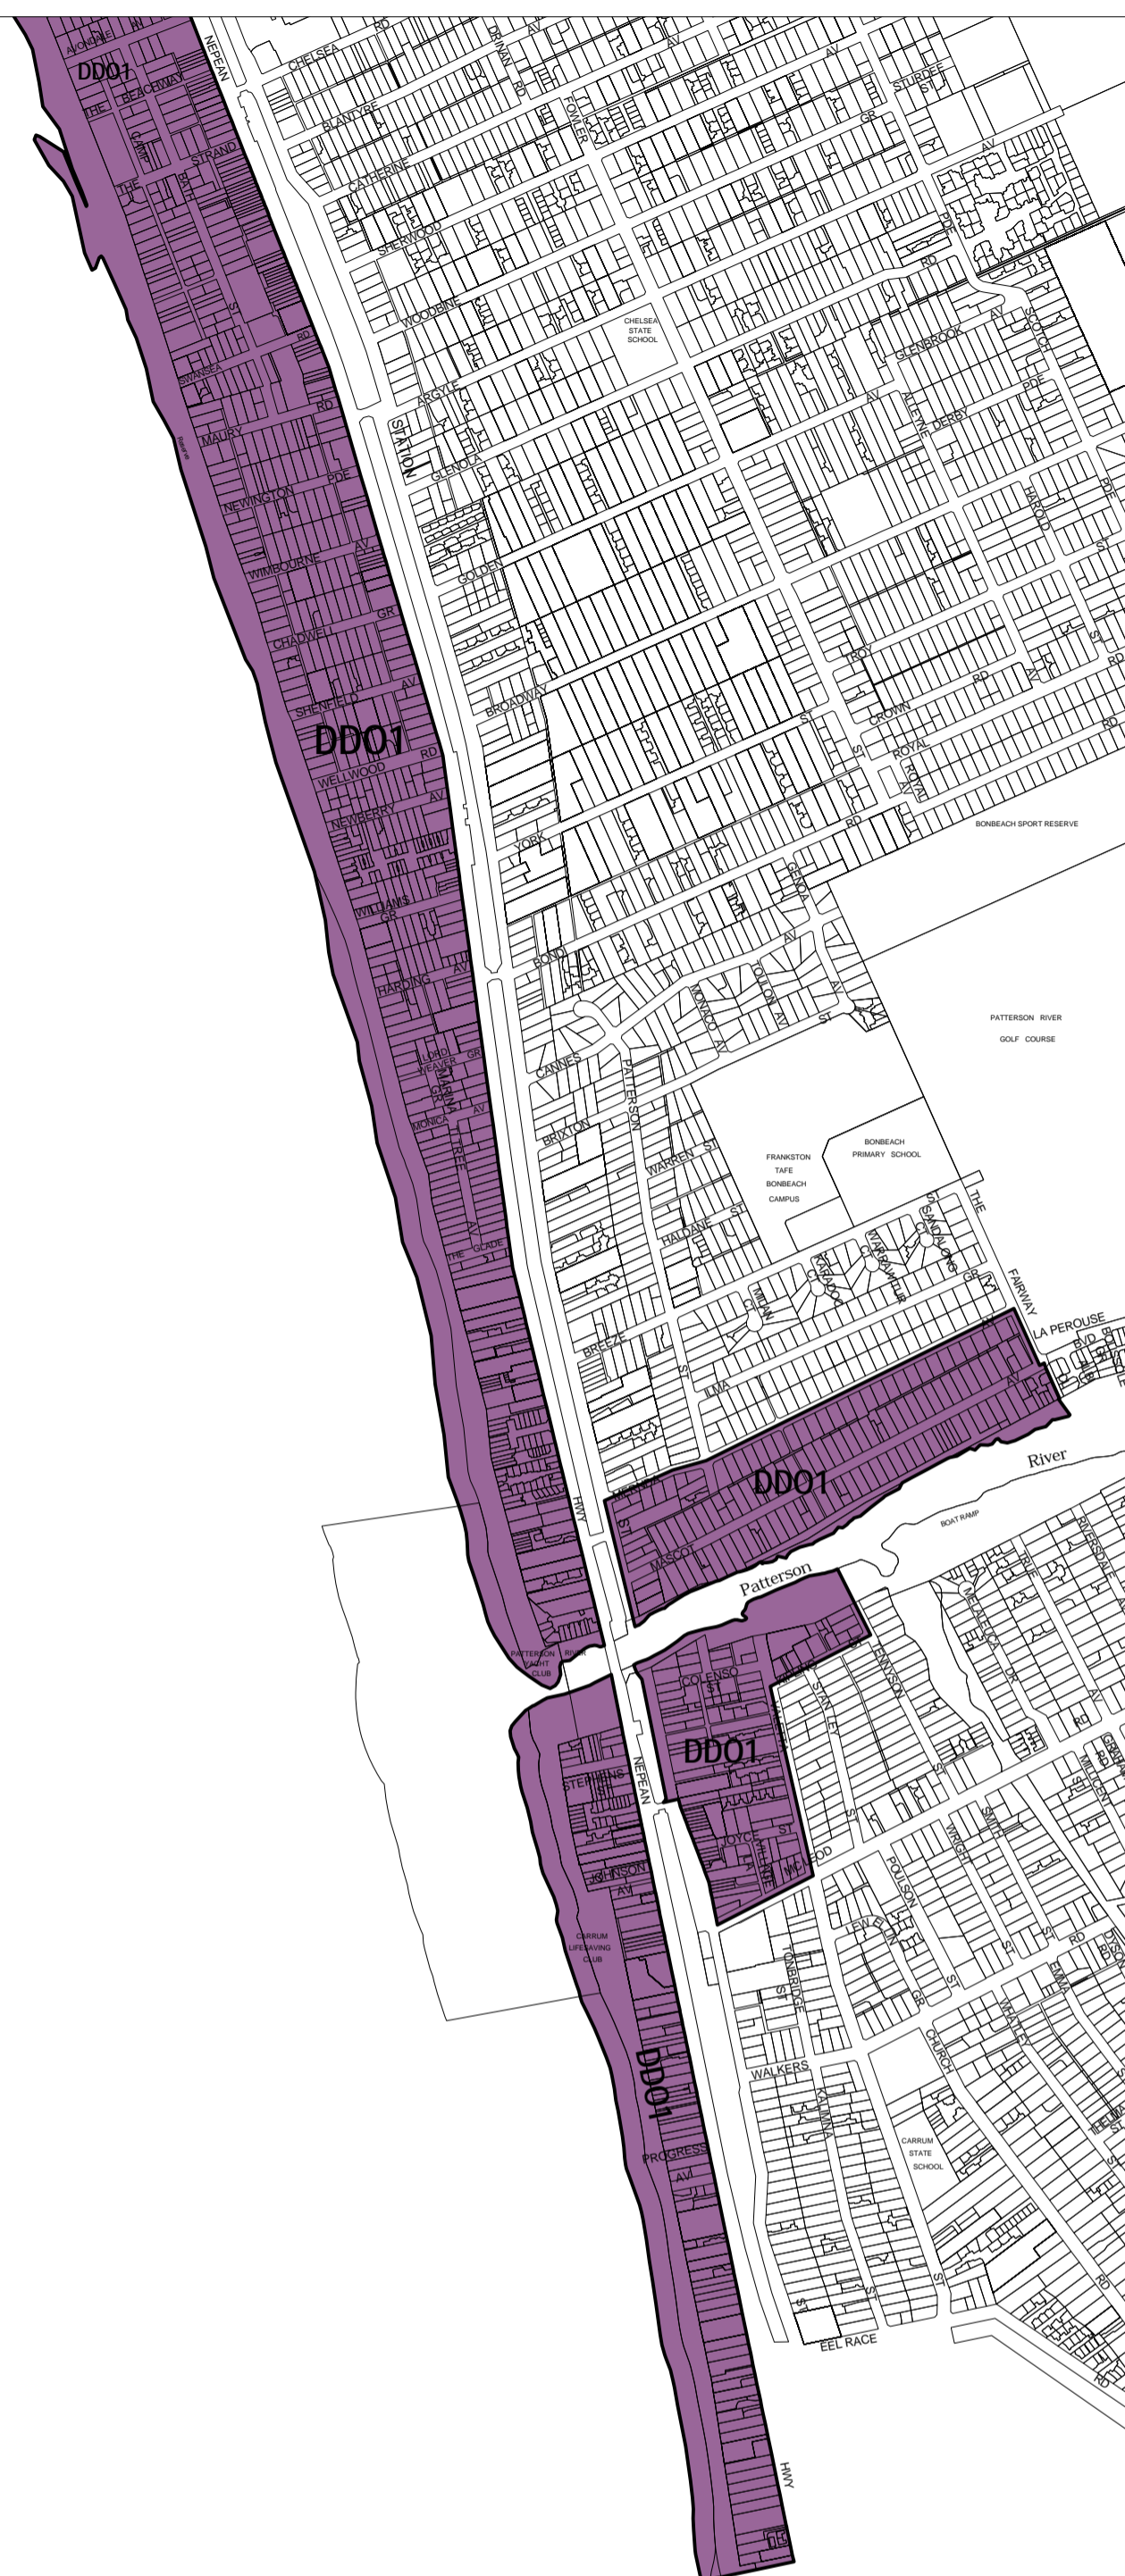

PORT PHILLIP BAY

SEE FRANKSTON
PLANNING SCHEME

Overlays
DDO1 Design And Development Overlay -
Schedule 1

AUSTRALIAN MAP GRID ZONE 55

INDEX TO ADJOINING
METRIC SERIES MAP

Printed: 6/6/2007