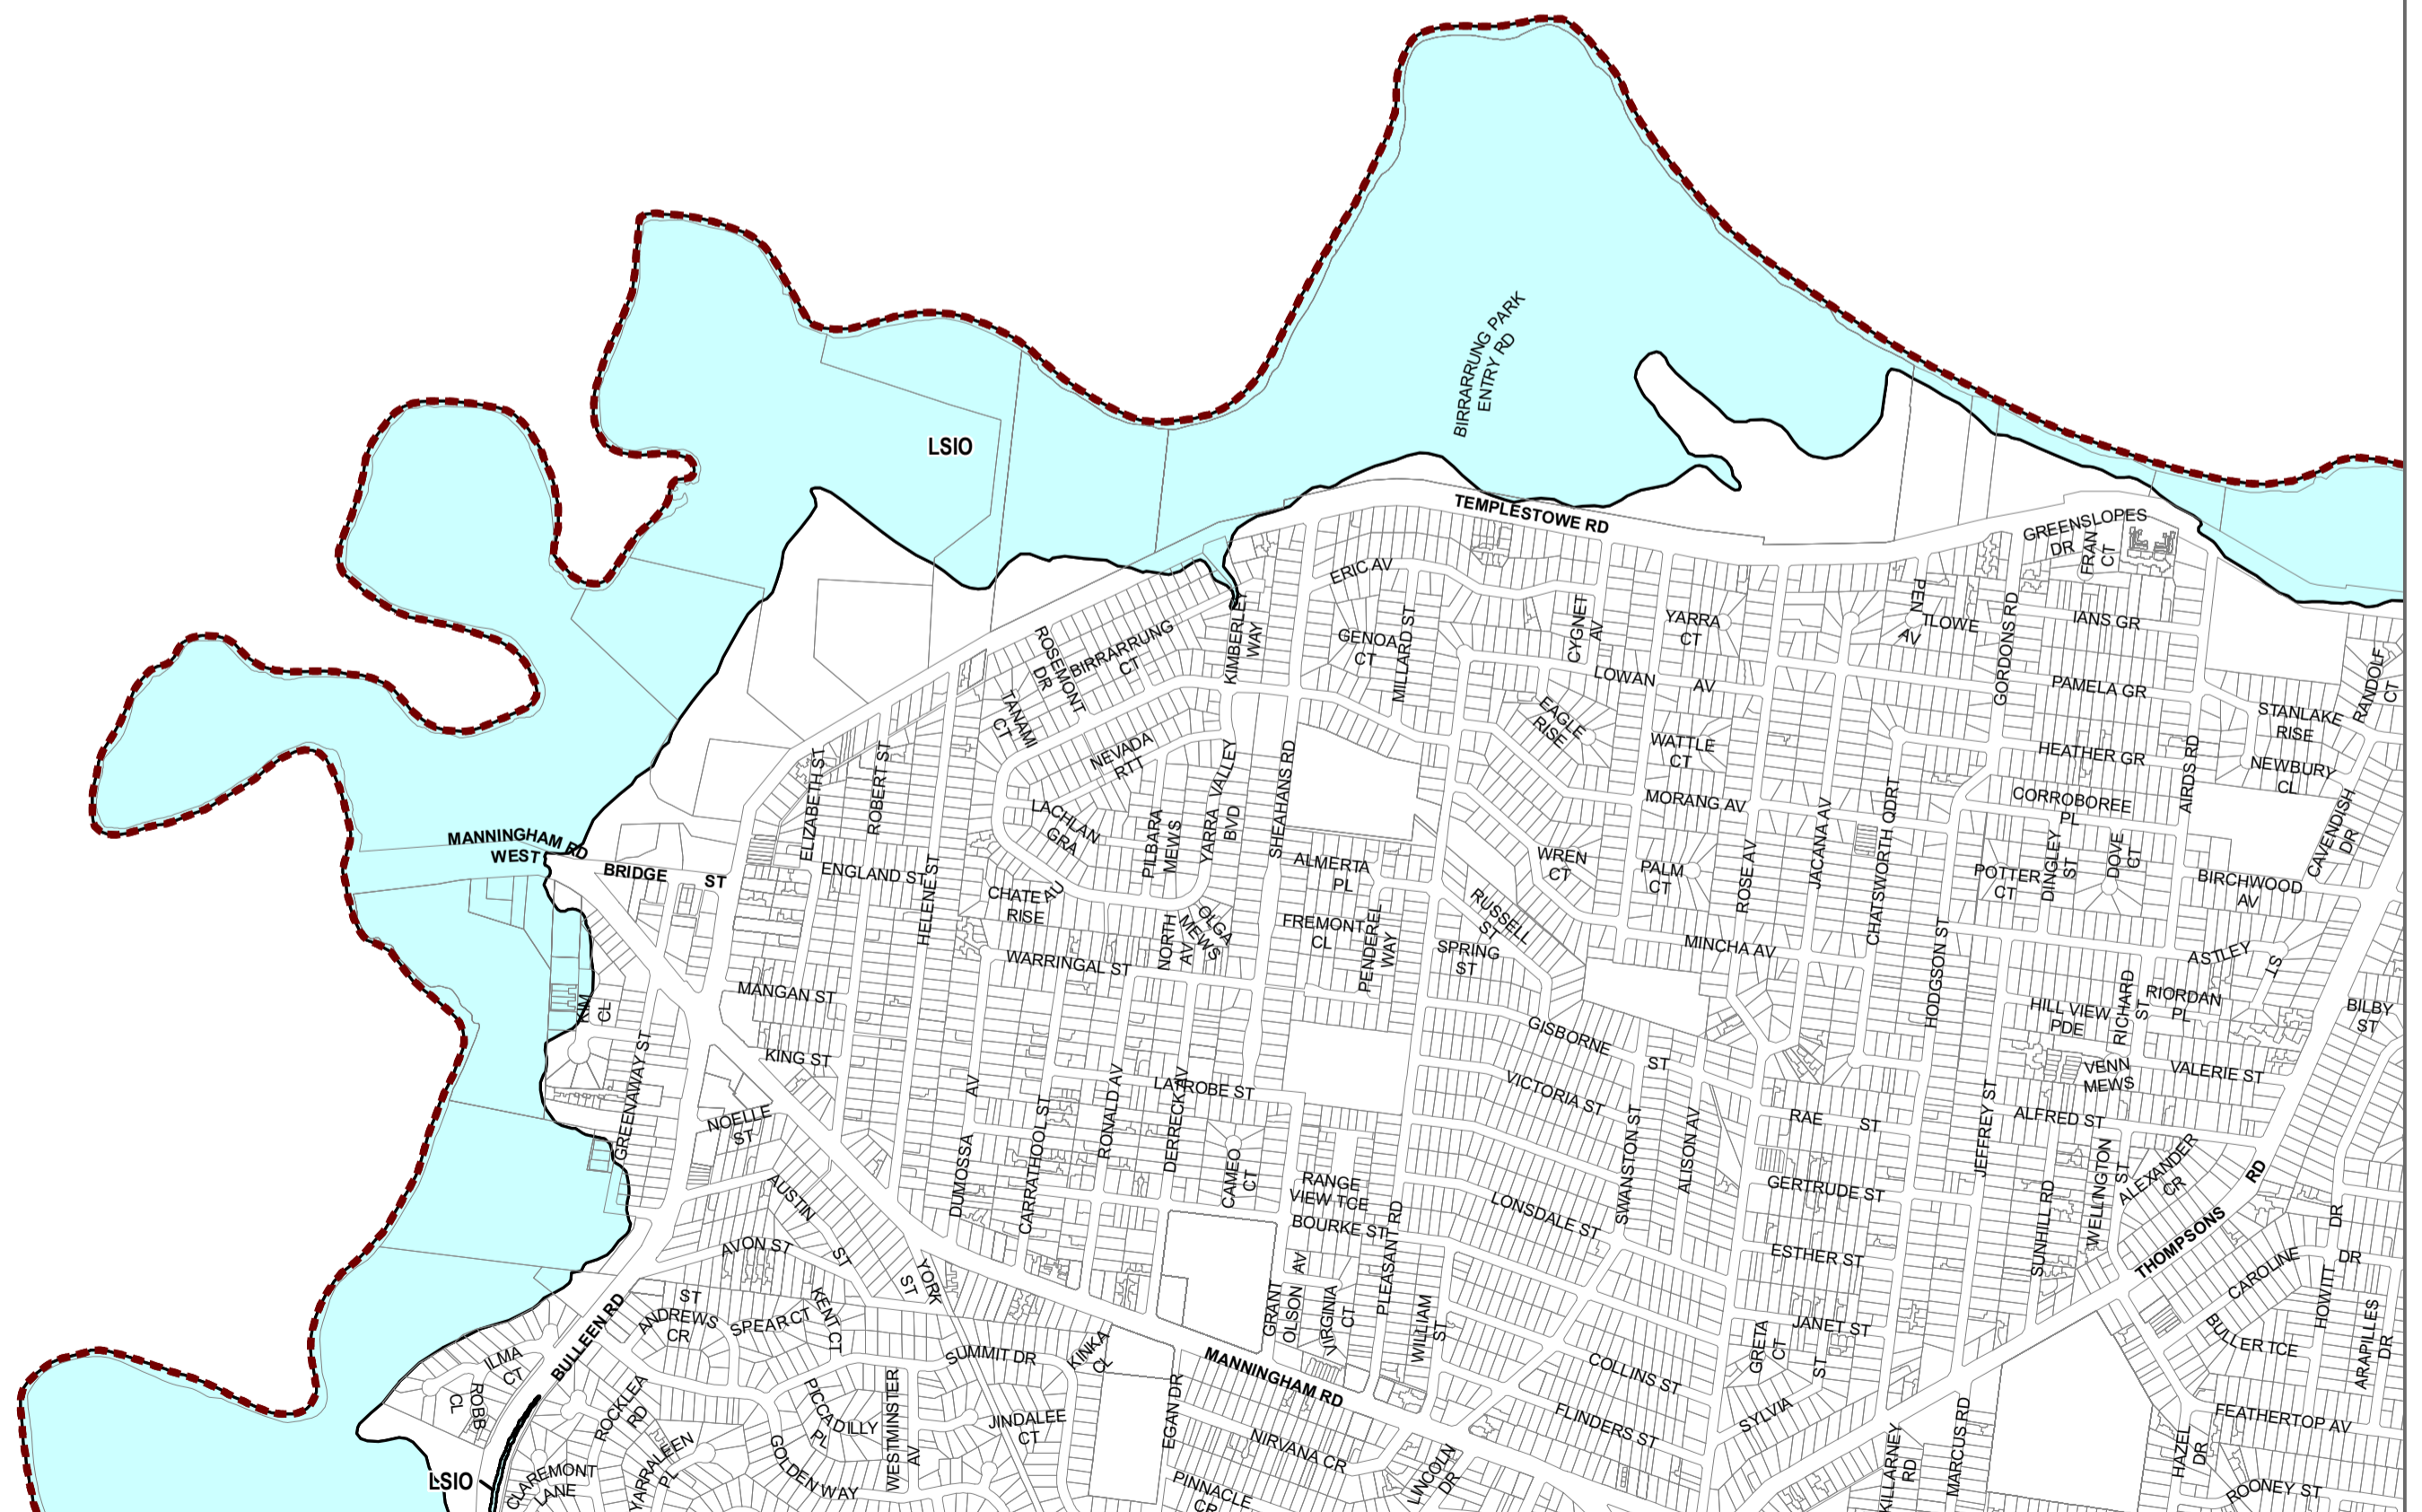

DAREBIN CITY

BANYULE CITY

LEGEND
 LSIO - Land Subject to Inundation Overlay

Municipal Boundary

Disclaimer
 This publication may be of assistance to you but the State of Victoria and its employees do not guarantee that the publication is without flaw of any kind or is wholly appropriate for your particular purposes and therefore disclaims all liability for any error, loss or other consequence which may arise from you relying on any information in this publication.

© The State of Victoria Department of Environment, Land, Water and Planning 2019

Australian Map Grid Zone 55

Planning Group

AMENDMENT C109 Part 1MANN

Printed: 8/10/2019

Environment, Land, Water and Planning

INDEX TO ADJOINING SCHEME MAPS