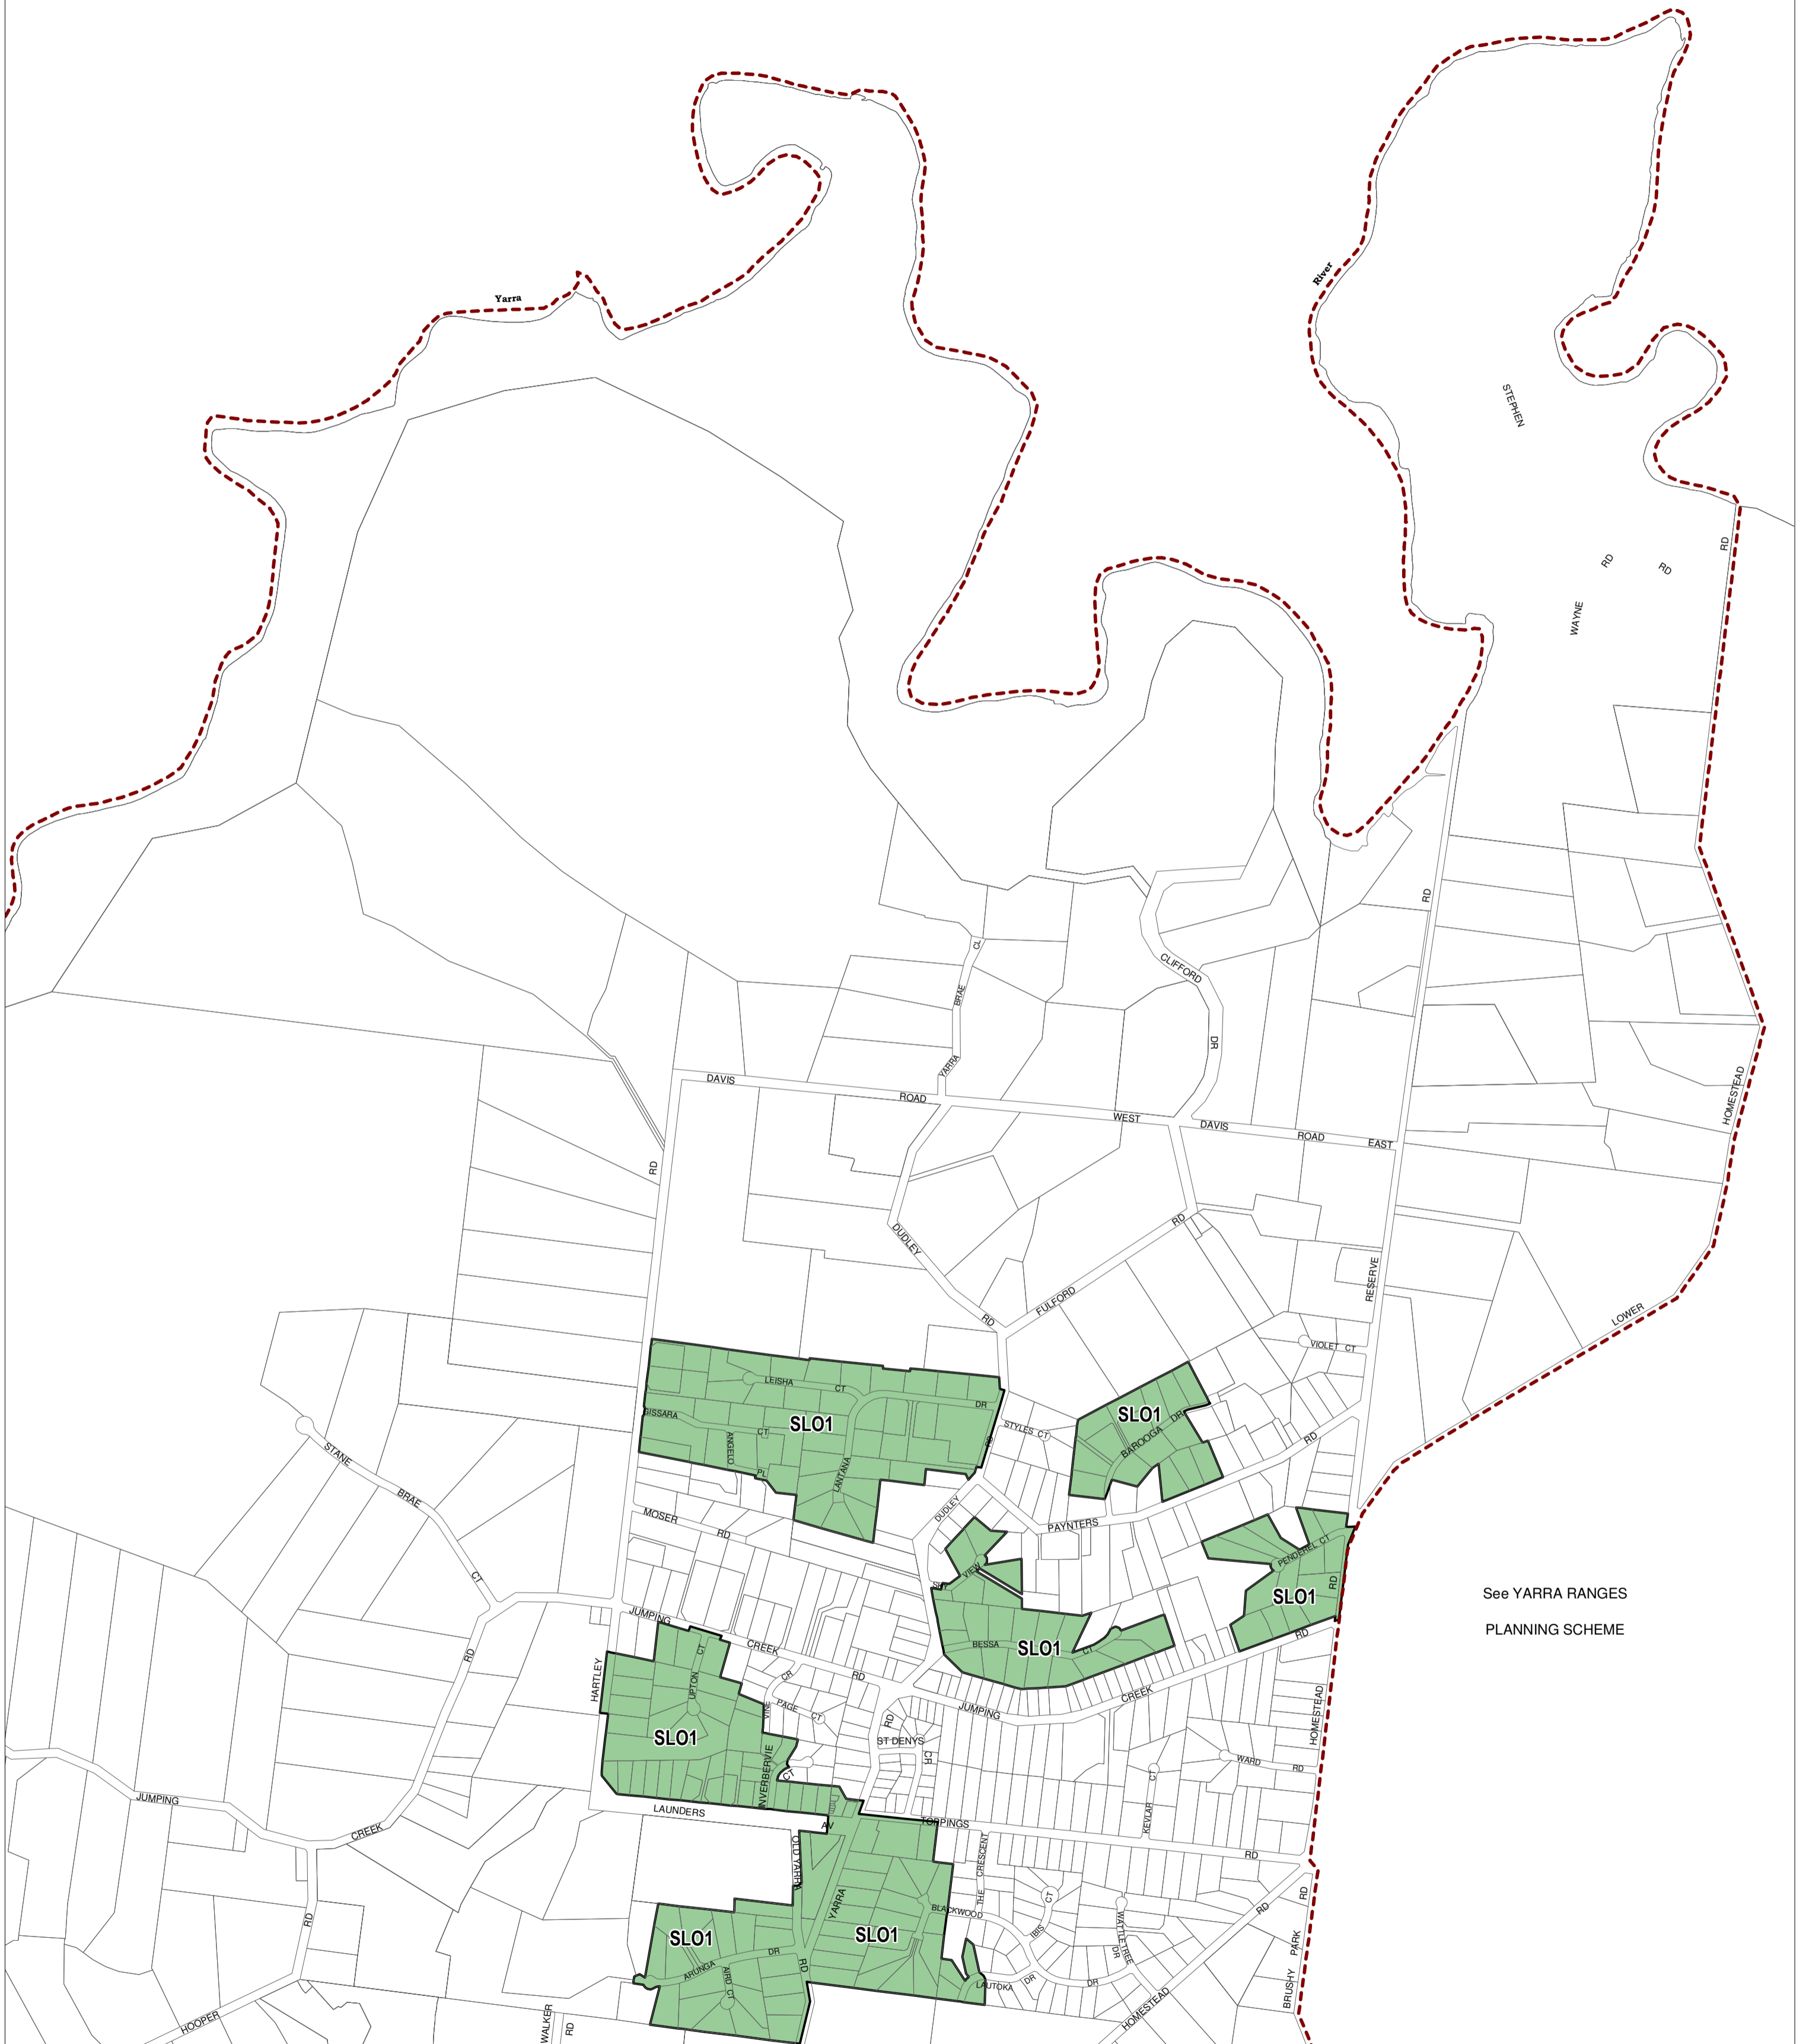

MANNINGHAM PLANNING SCHEME - LOCAL PROVISION

See NILLUMBIK PLANNING SCHEME

See YARRA RANGES
PLANNING SCHEME

Overlays

AUSTRALIAN MAP GRID ZONE 55

INDEX TO ADJOINING METRIC SERIES MAP

Printed: 18/2/2013

AMENDMENT C54