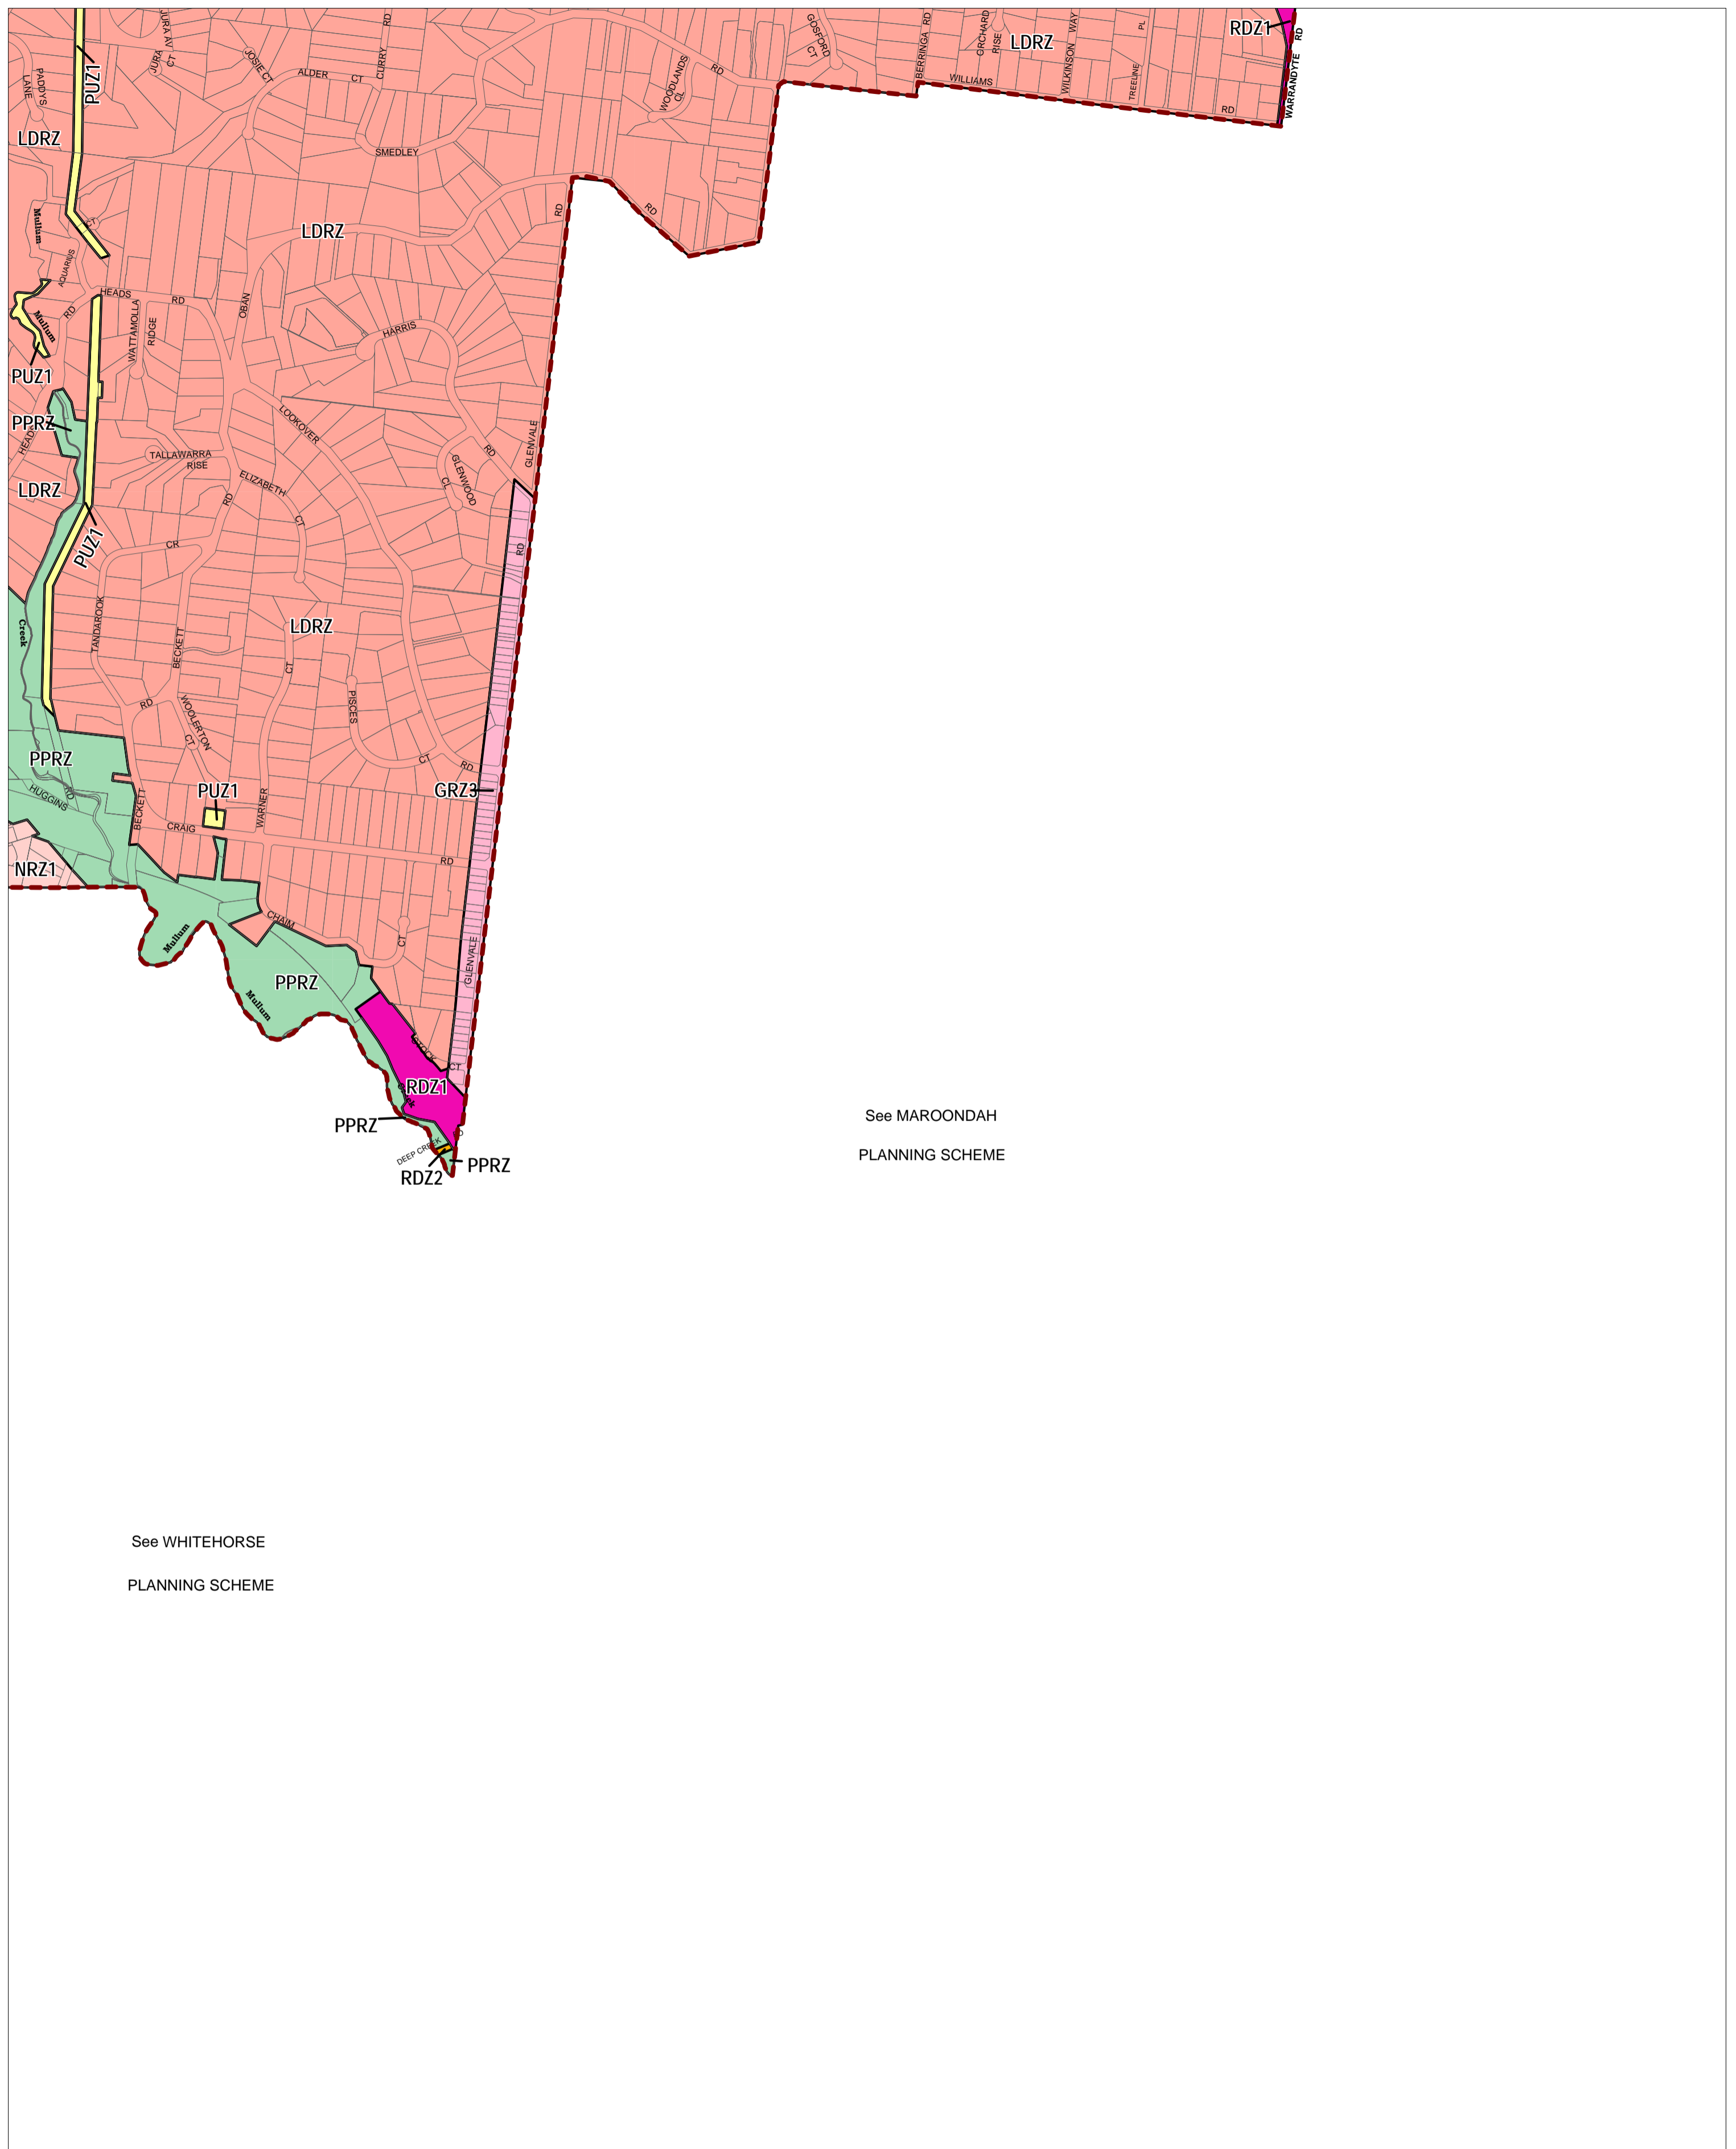

MANNINGHAM PLANNING SCHEME - LOCAL PROVISION

See MAROONDAH
PLANNING SCHEME

See WHITEHORSE
PLANNING SCHEME

Public Land	
PPRZ	Public Park And Recreation Zone
PUZ1	Public Use Zone - Service And Utility
RDZ1	Road Zone - Category 1
RDZ2	Road Zone - Category 2
Residential	
GRZ3	General Residential Zone - Schedule 3
LDRZ	Low Density Residential Zone
NRZ1	Neighbourhood Residential Zone - Schedule 1

Printed: 17/6/2014

AMENDMENT C105