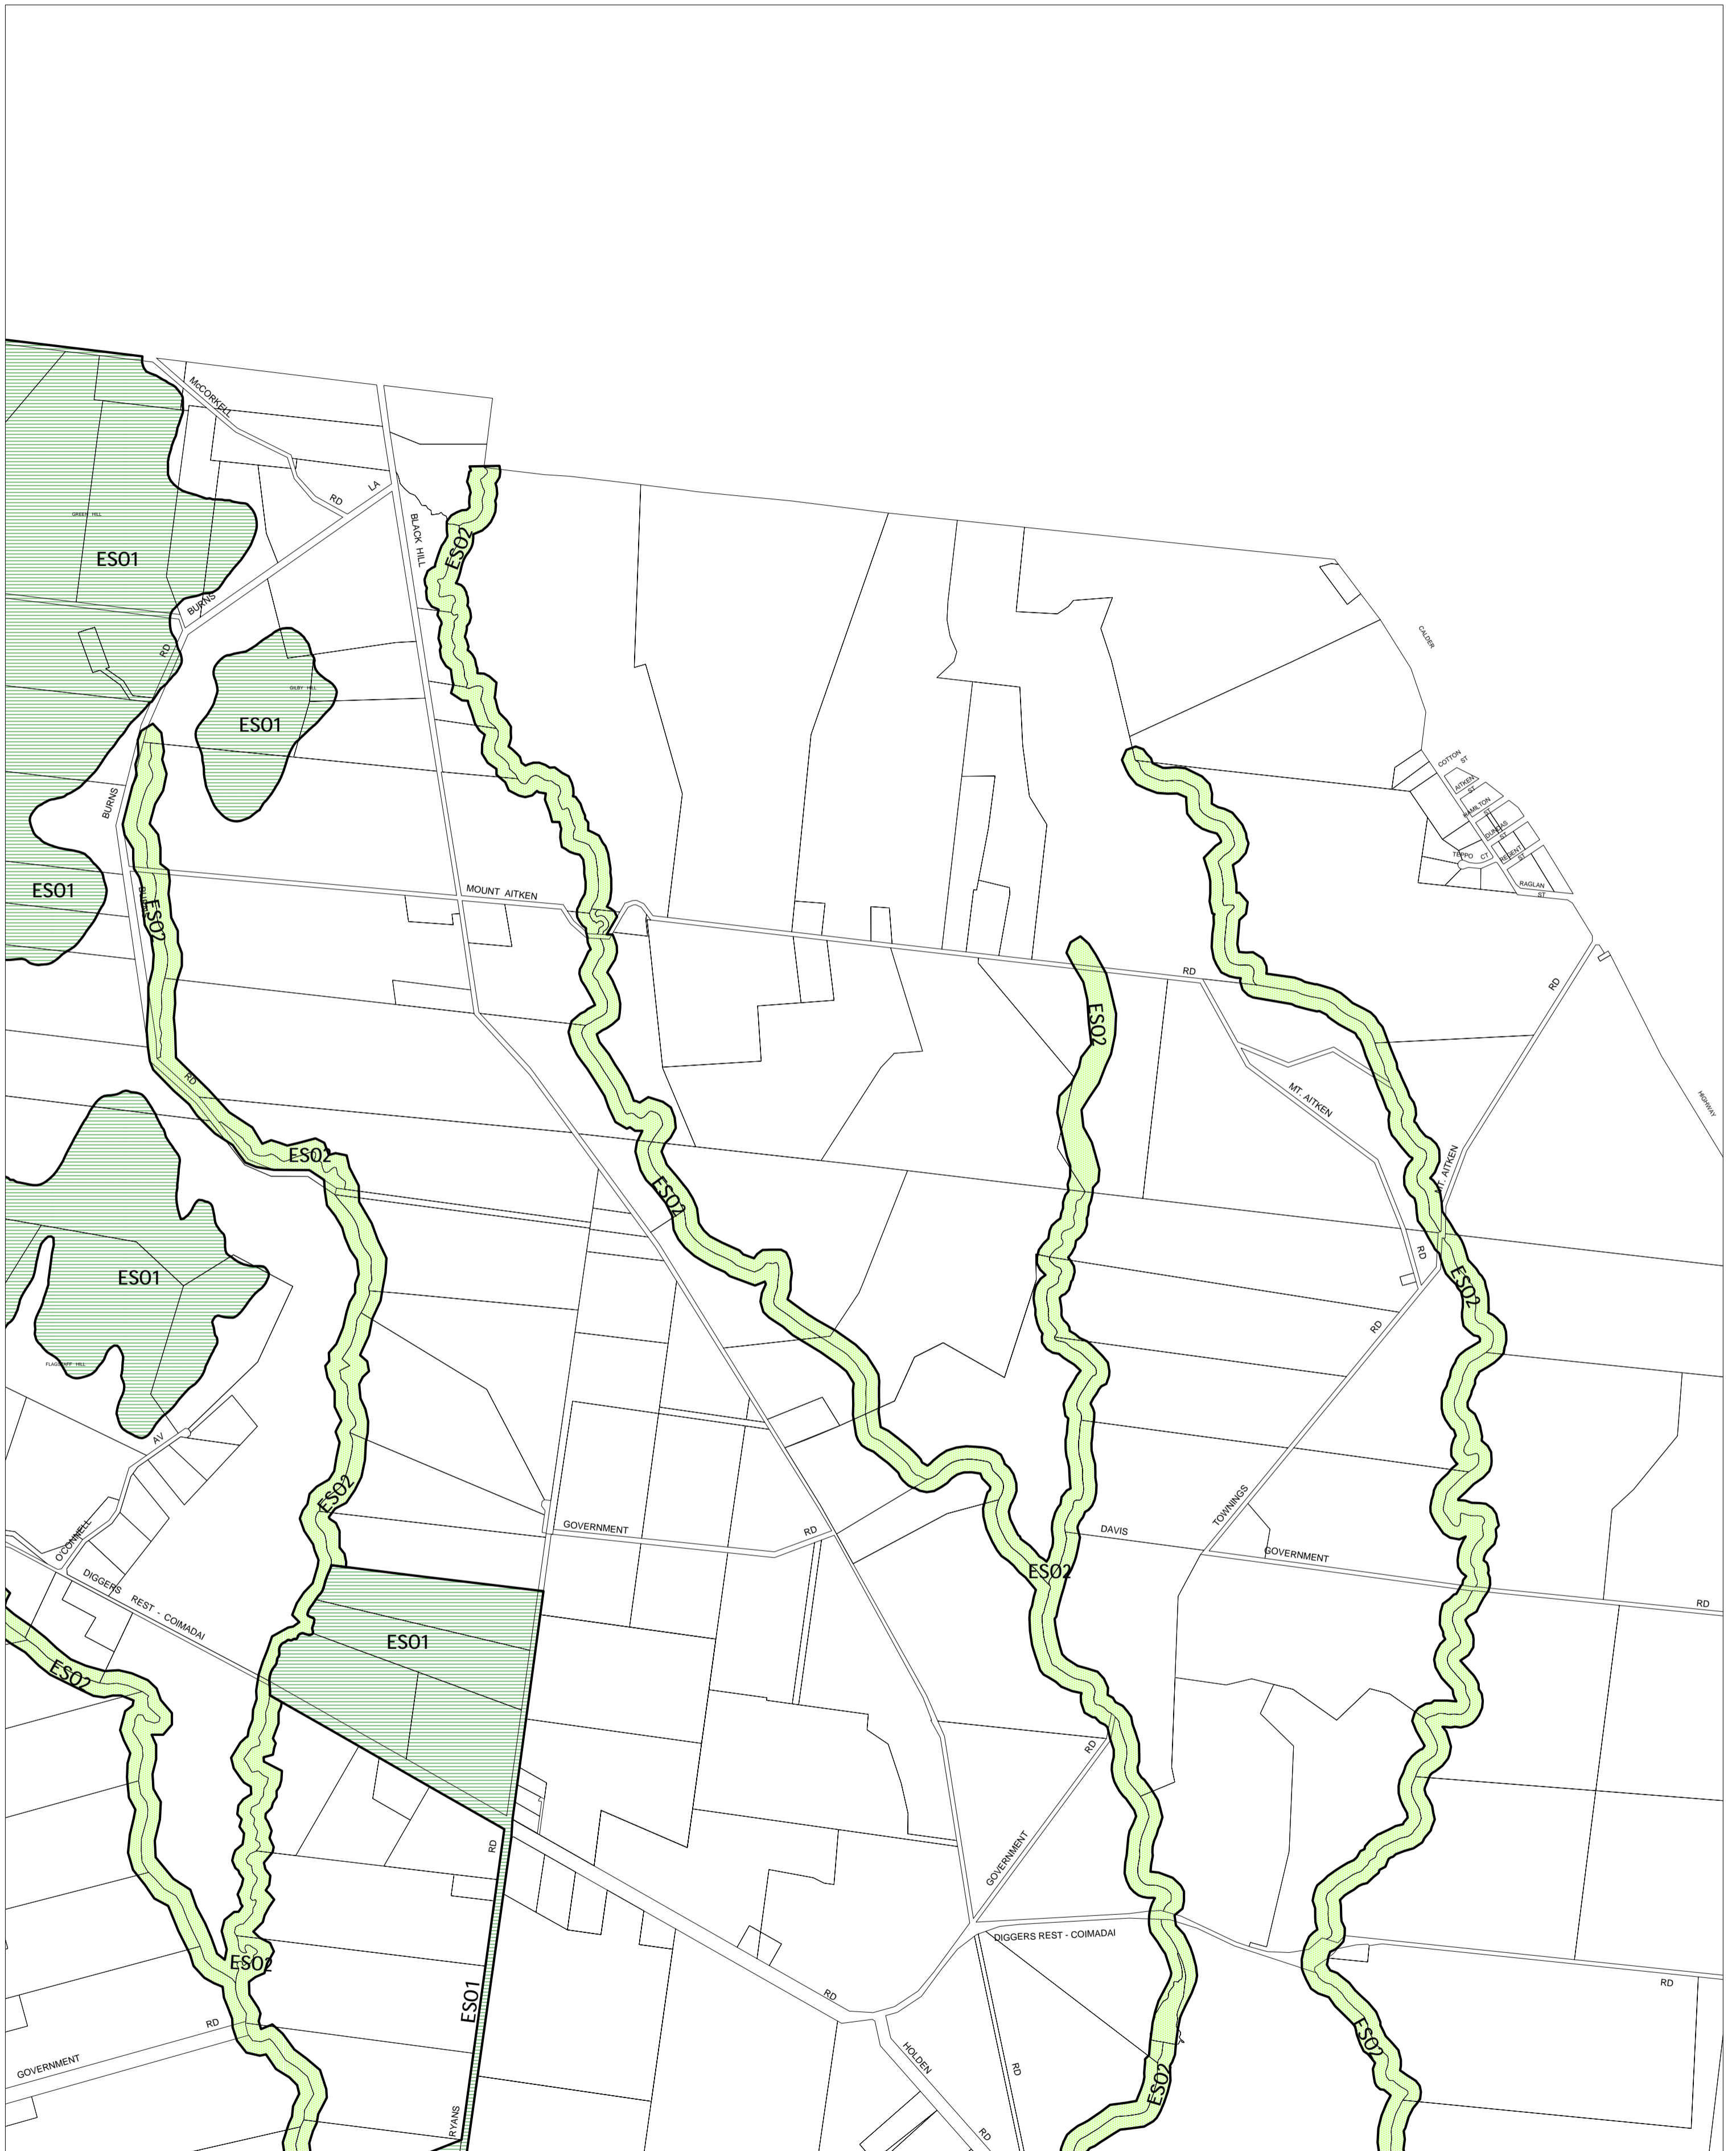

MELTON PLANNING SCHEME - LOCAL PROVISION

Overlays

- Environmental Significance Overlay - Schedule 1
- Environmental Significance Overlay - Schedule 2

Printed: 25/5/2007