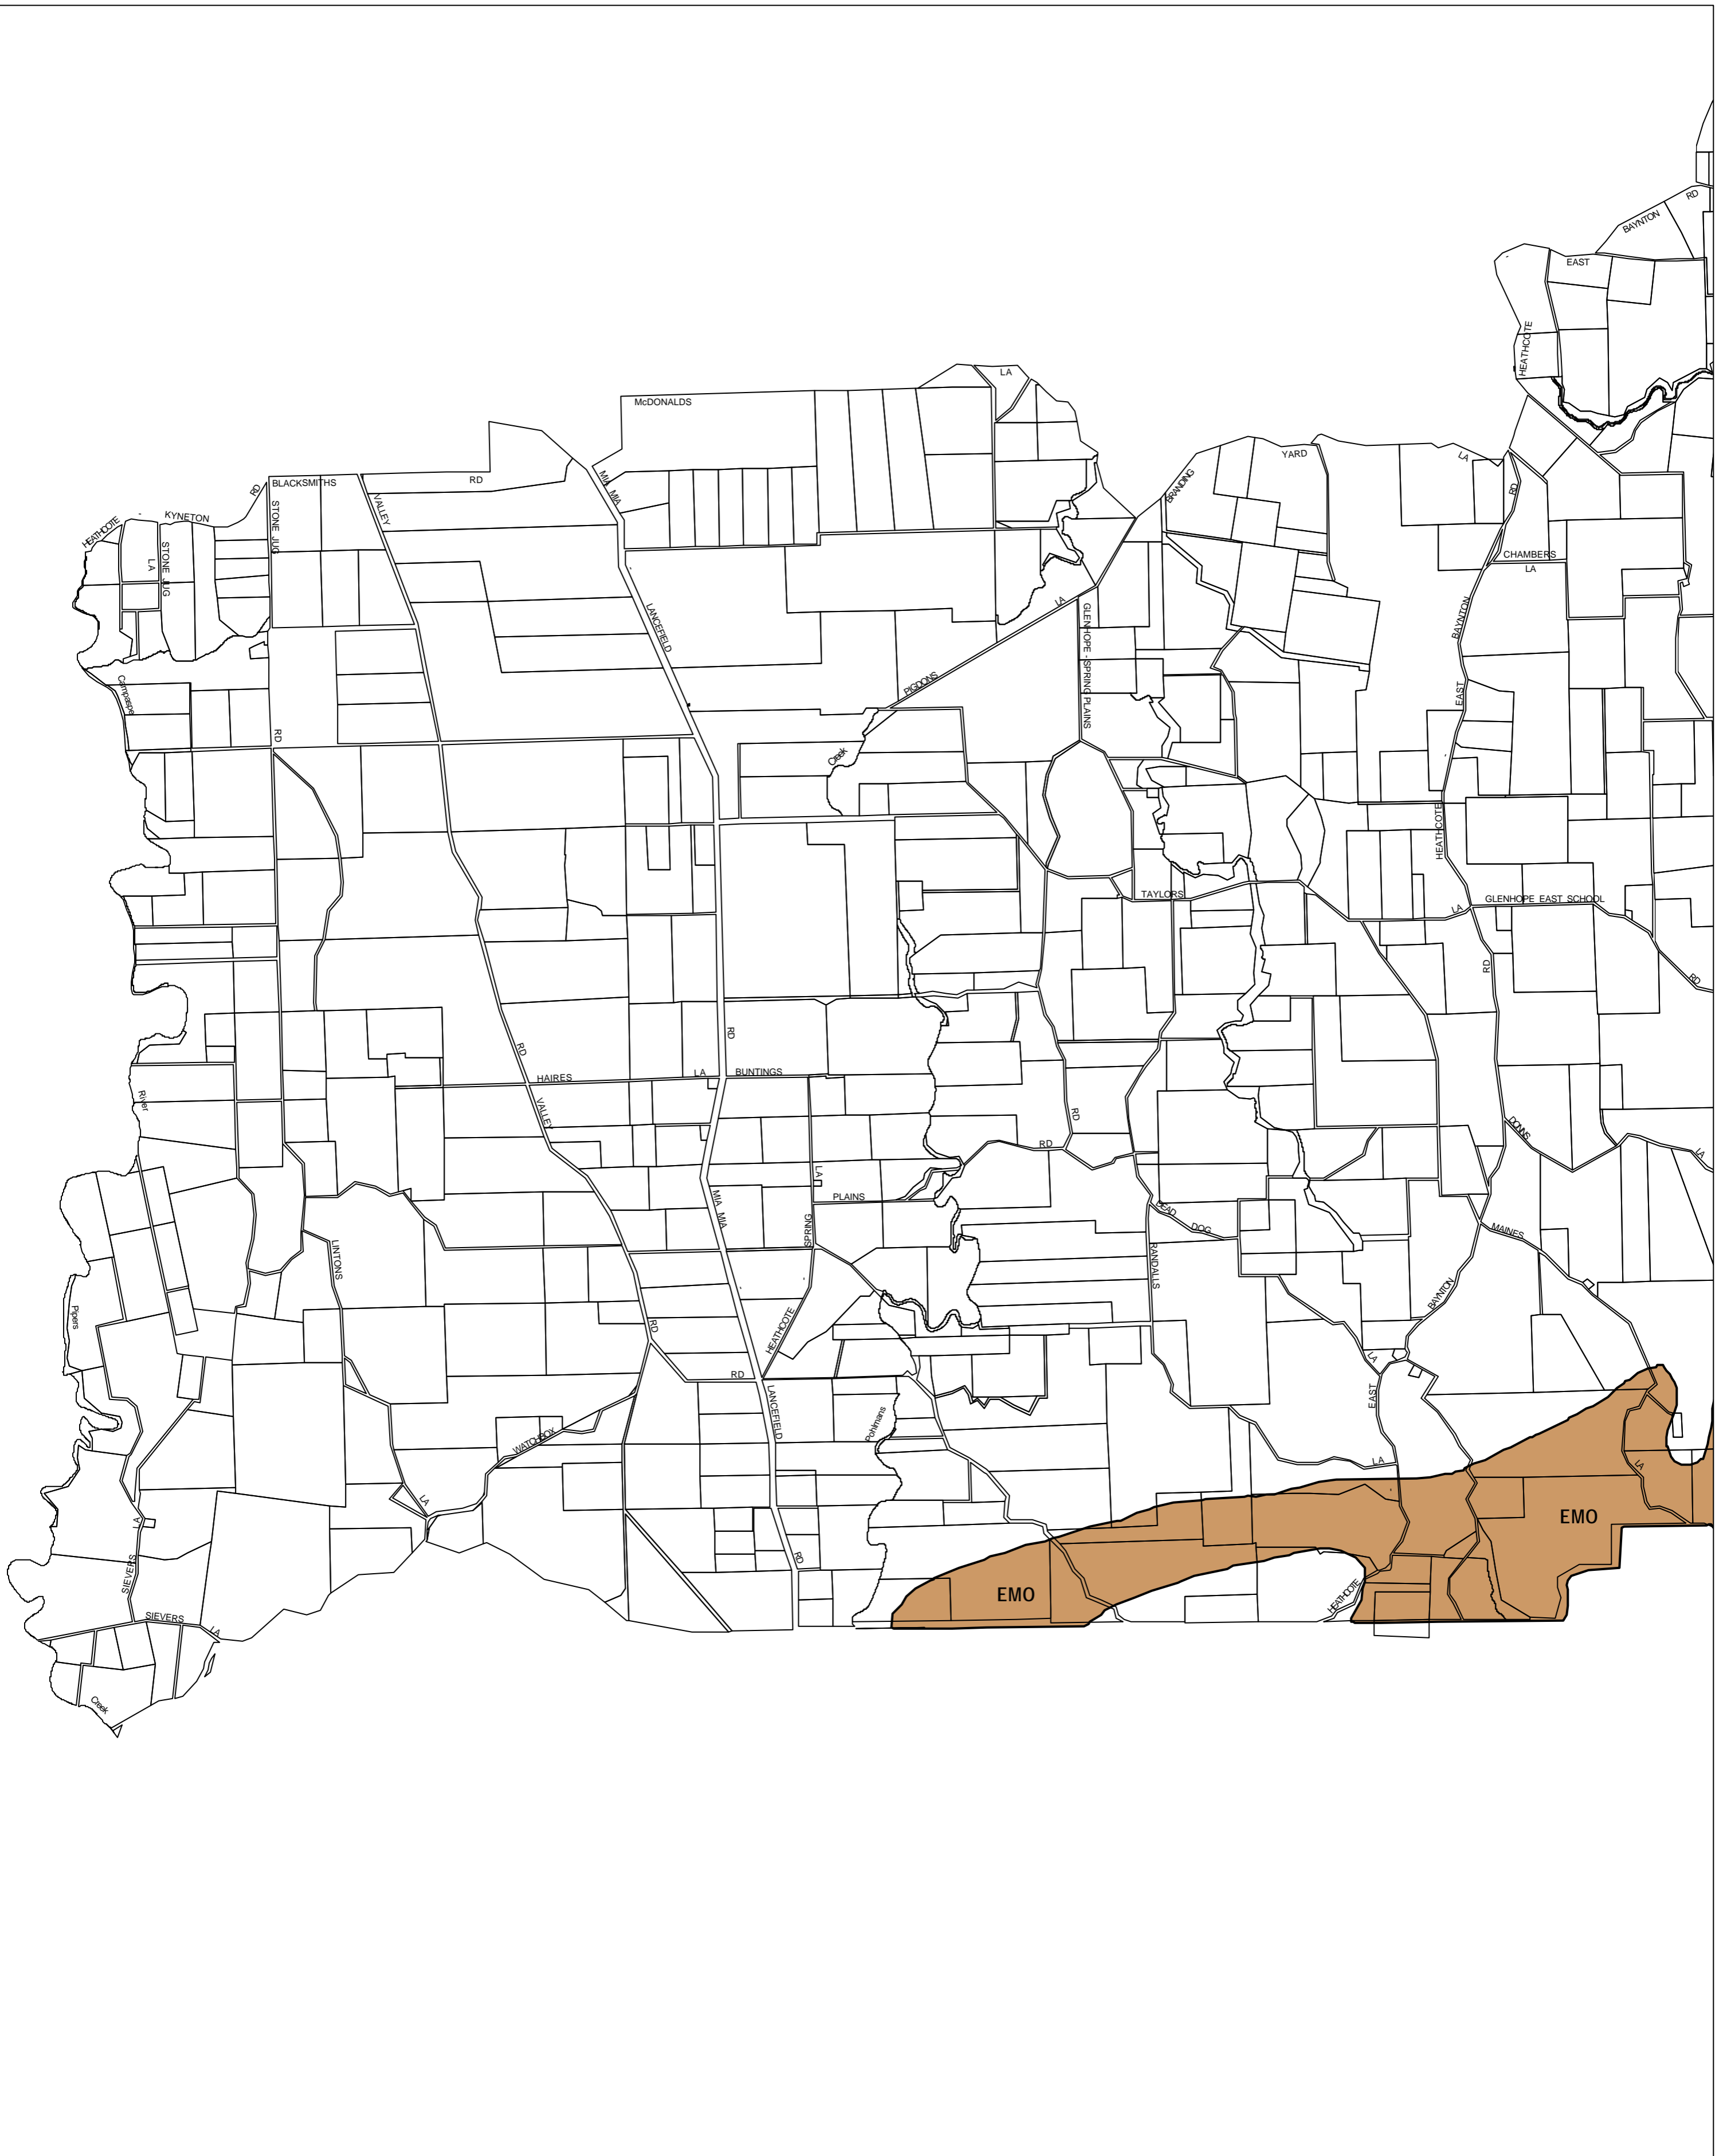

MITCHELL PLANNING SCHEME - LOCAL PROVISION

Overlays

Erosion Management Overlay

AUSTRALIAN MAP GRID ZONE 55

Printed: 15/10/2009

AMENDMENT C39