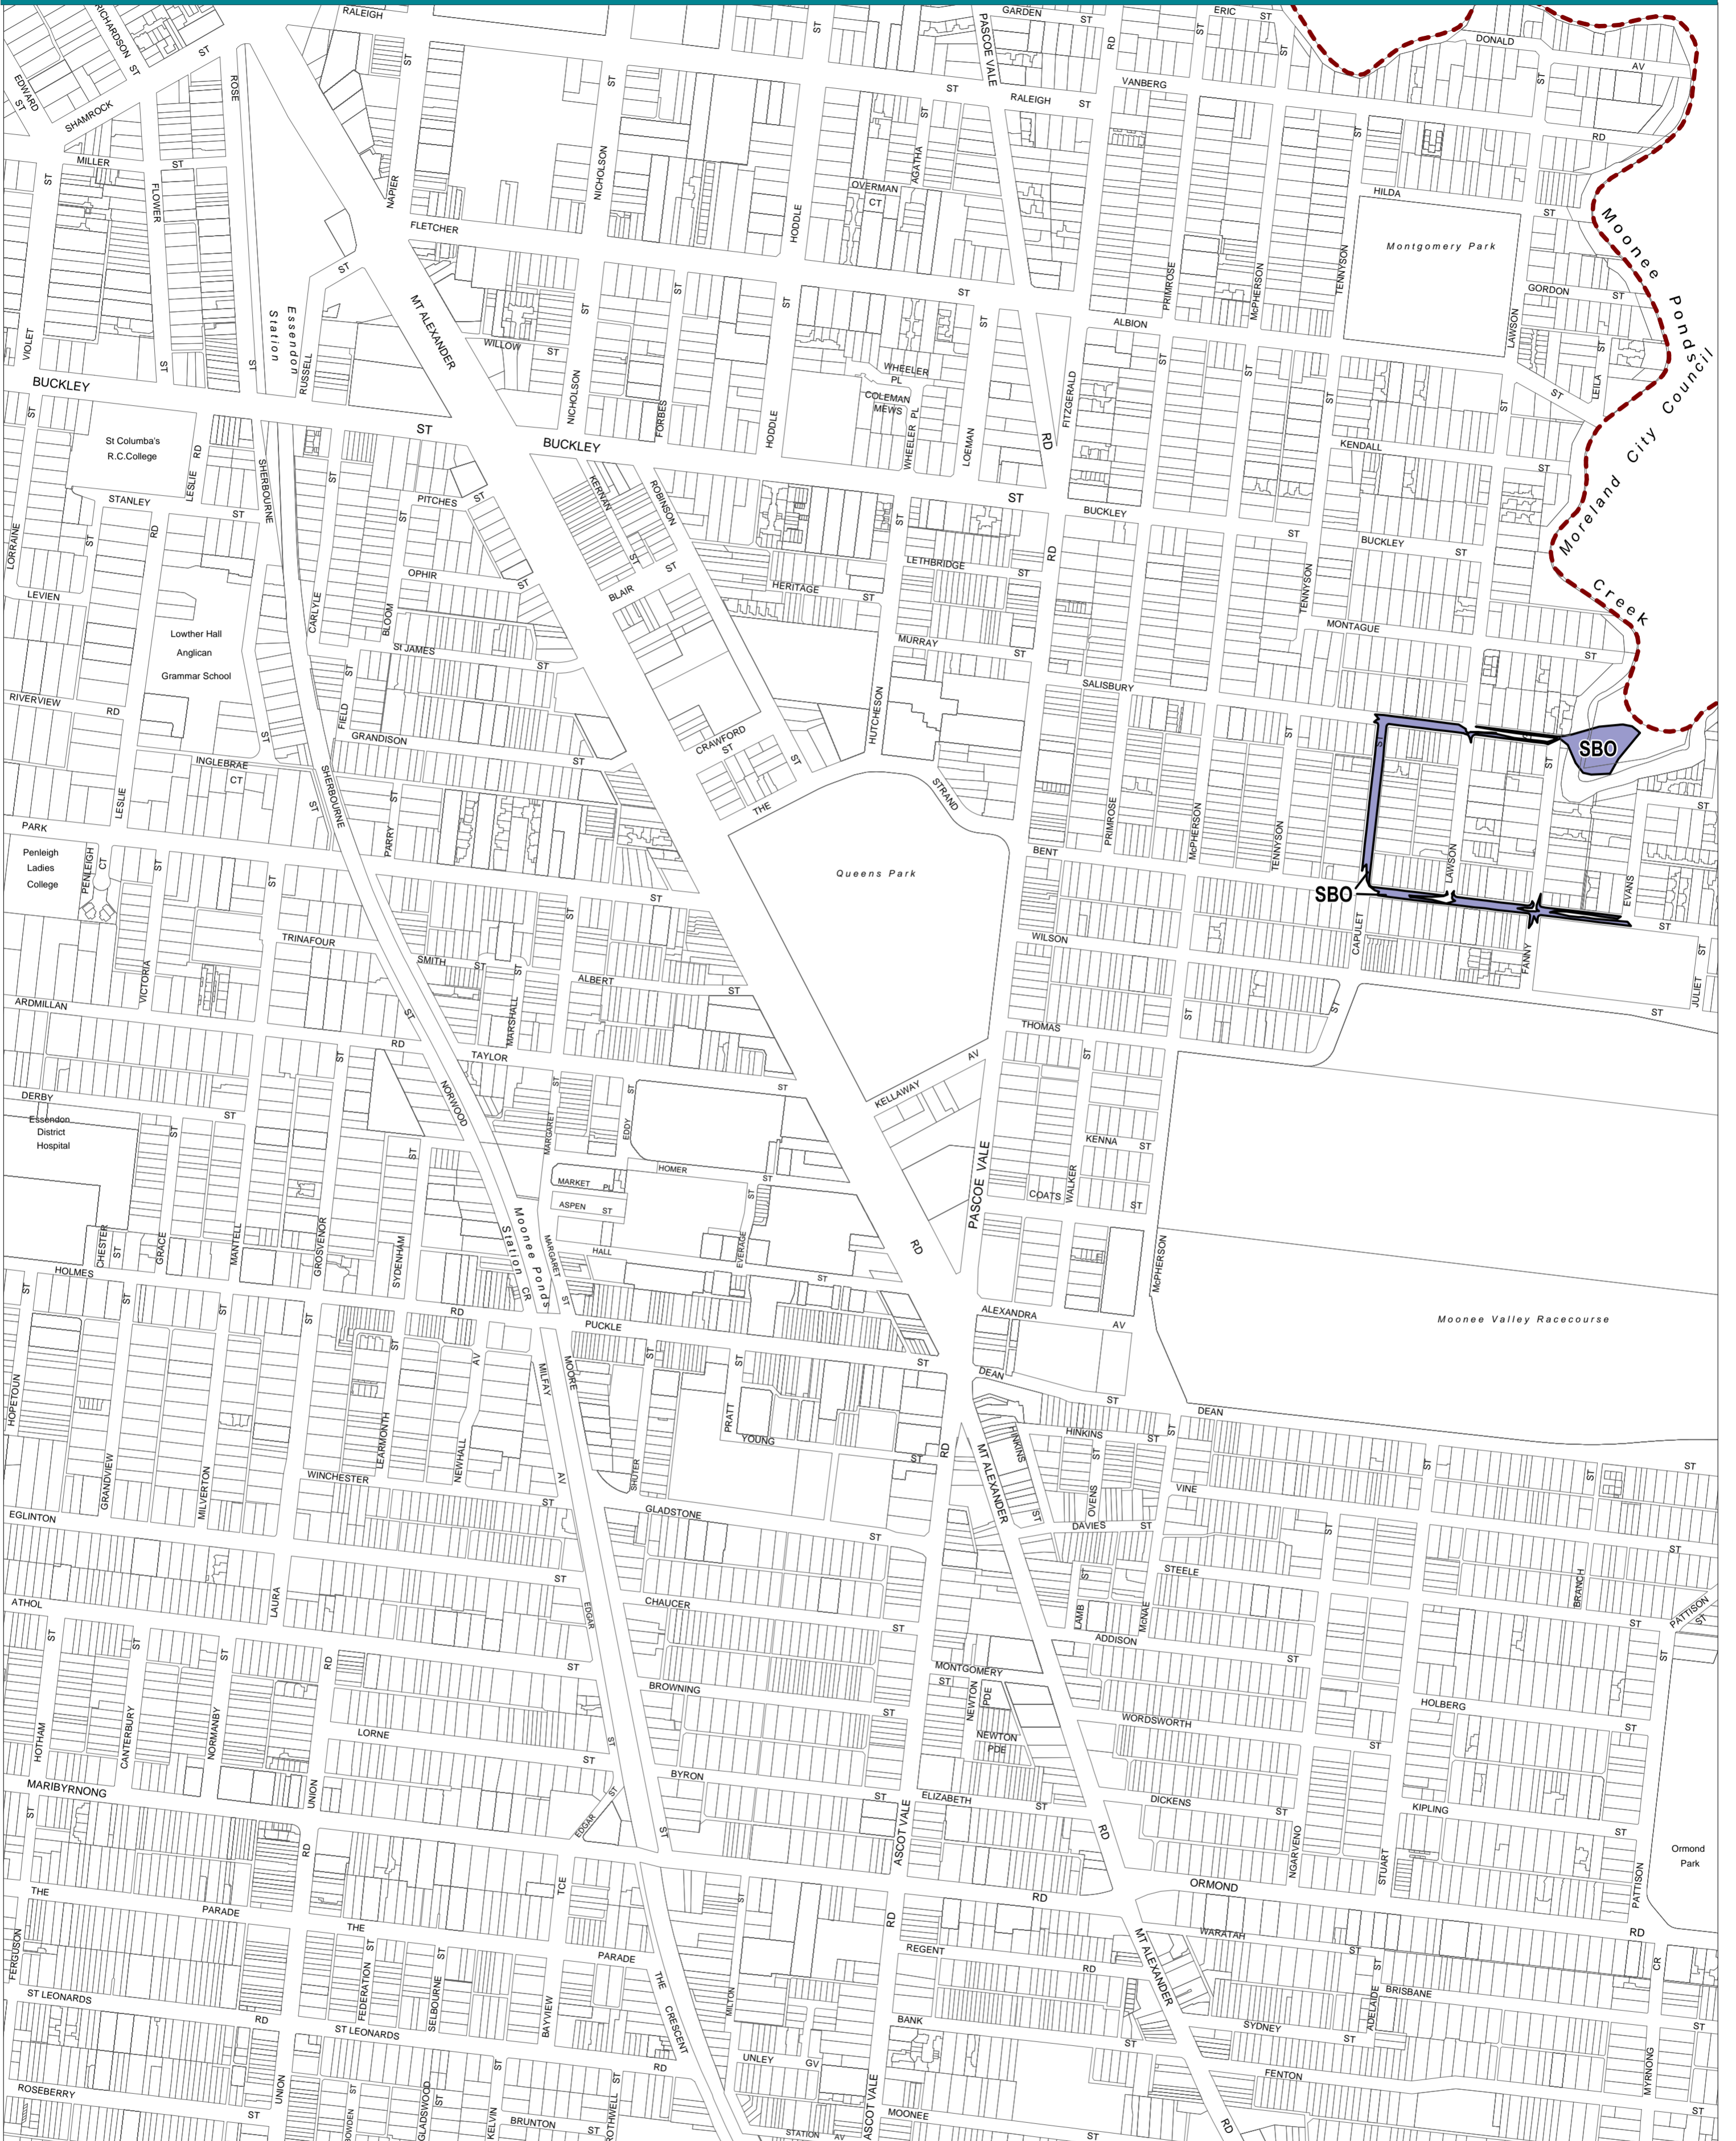

MOONEE VALLEY PLANNING SCHEME - LOCAL PROVISION

Overlays
Special Building Overlay

AUSTRALIAN MAP GRID ZONE 55

PREPARED BY: Planning Mapping Services

Environment,
Land, Water
and Planning

Printed: 29/7/2016

AMENDMENT C151