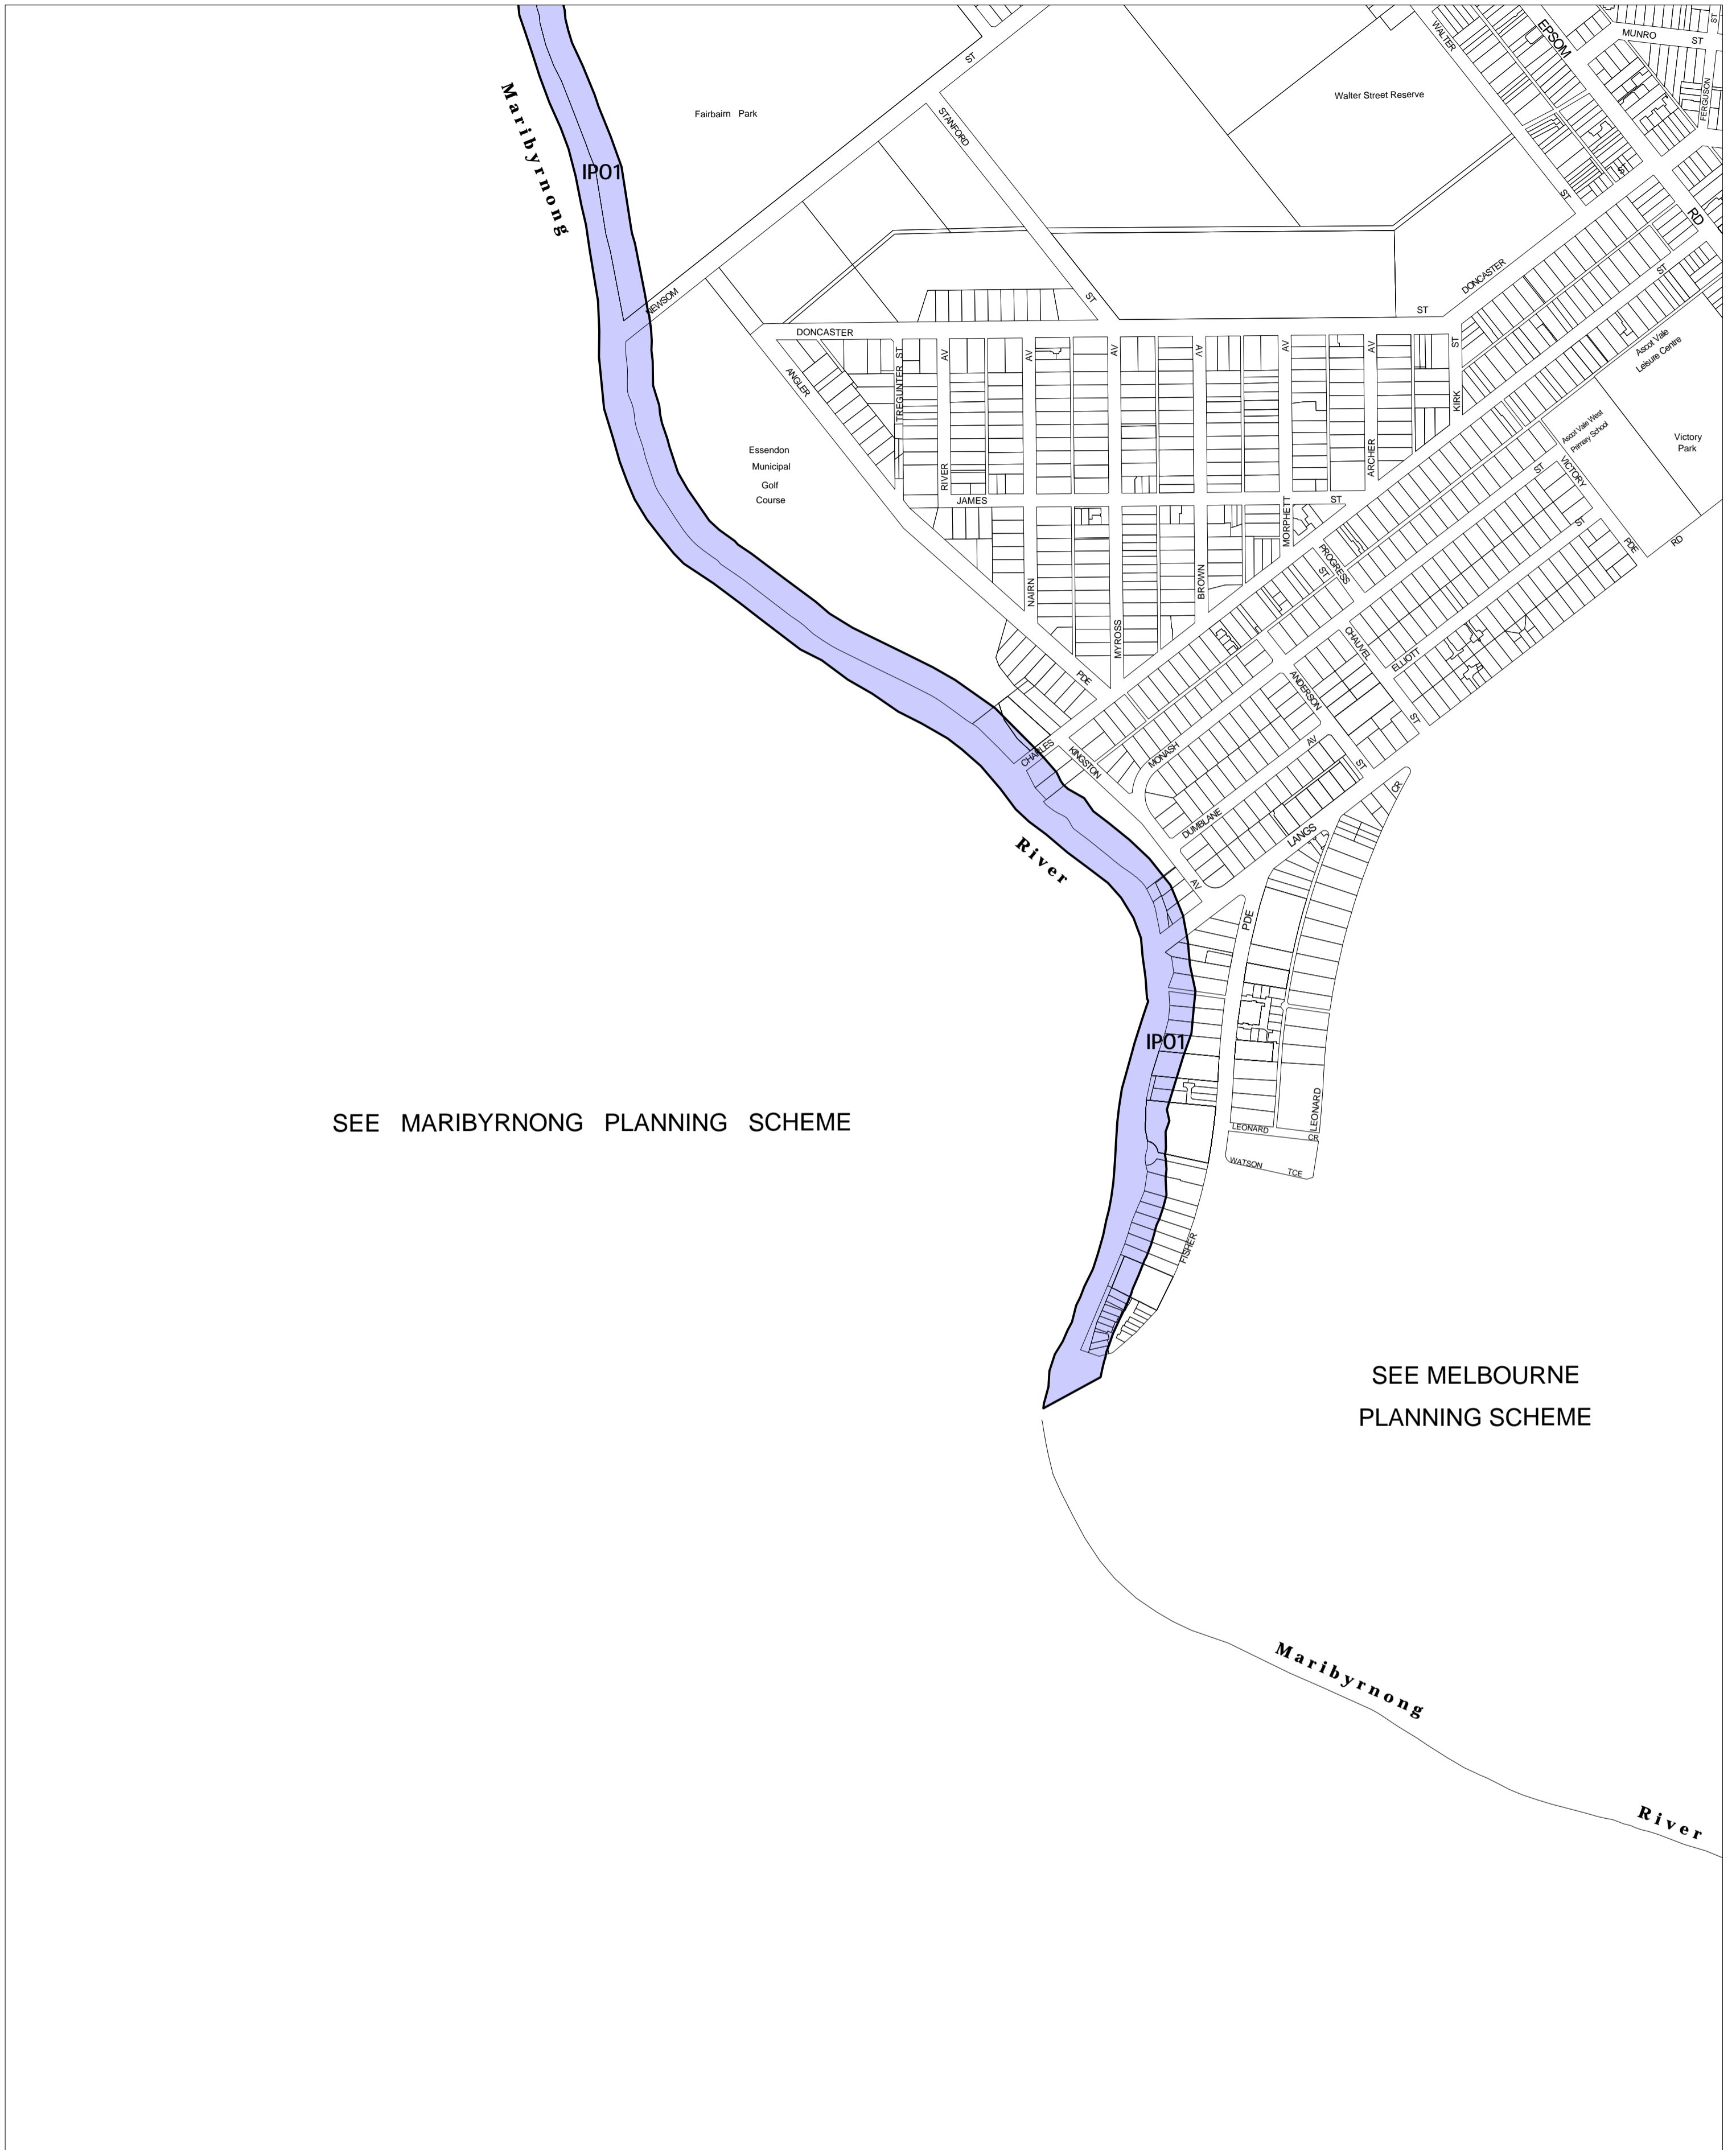

MOONEE VALLEY PLANNING SCHEME - LOCAL PROVISION

SEE MARIBYRNONG PLANNING SCHEME

SEE MELBOURNE PLANNING SCHEME

Overlays

IPO1 Incorporated Plan Overlay - Schedule 1

AUSTRALIAN MAP GRID ZONE 55

INDEX TO ADJOINING METRIC SERIES MAP

Printed: 4/6/2007