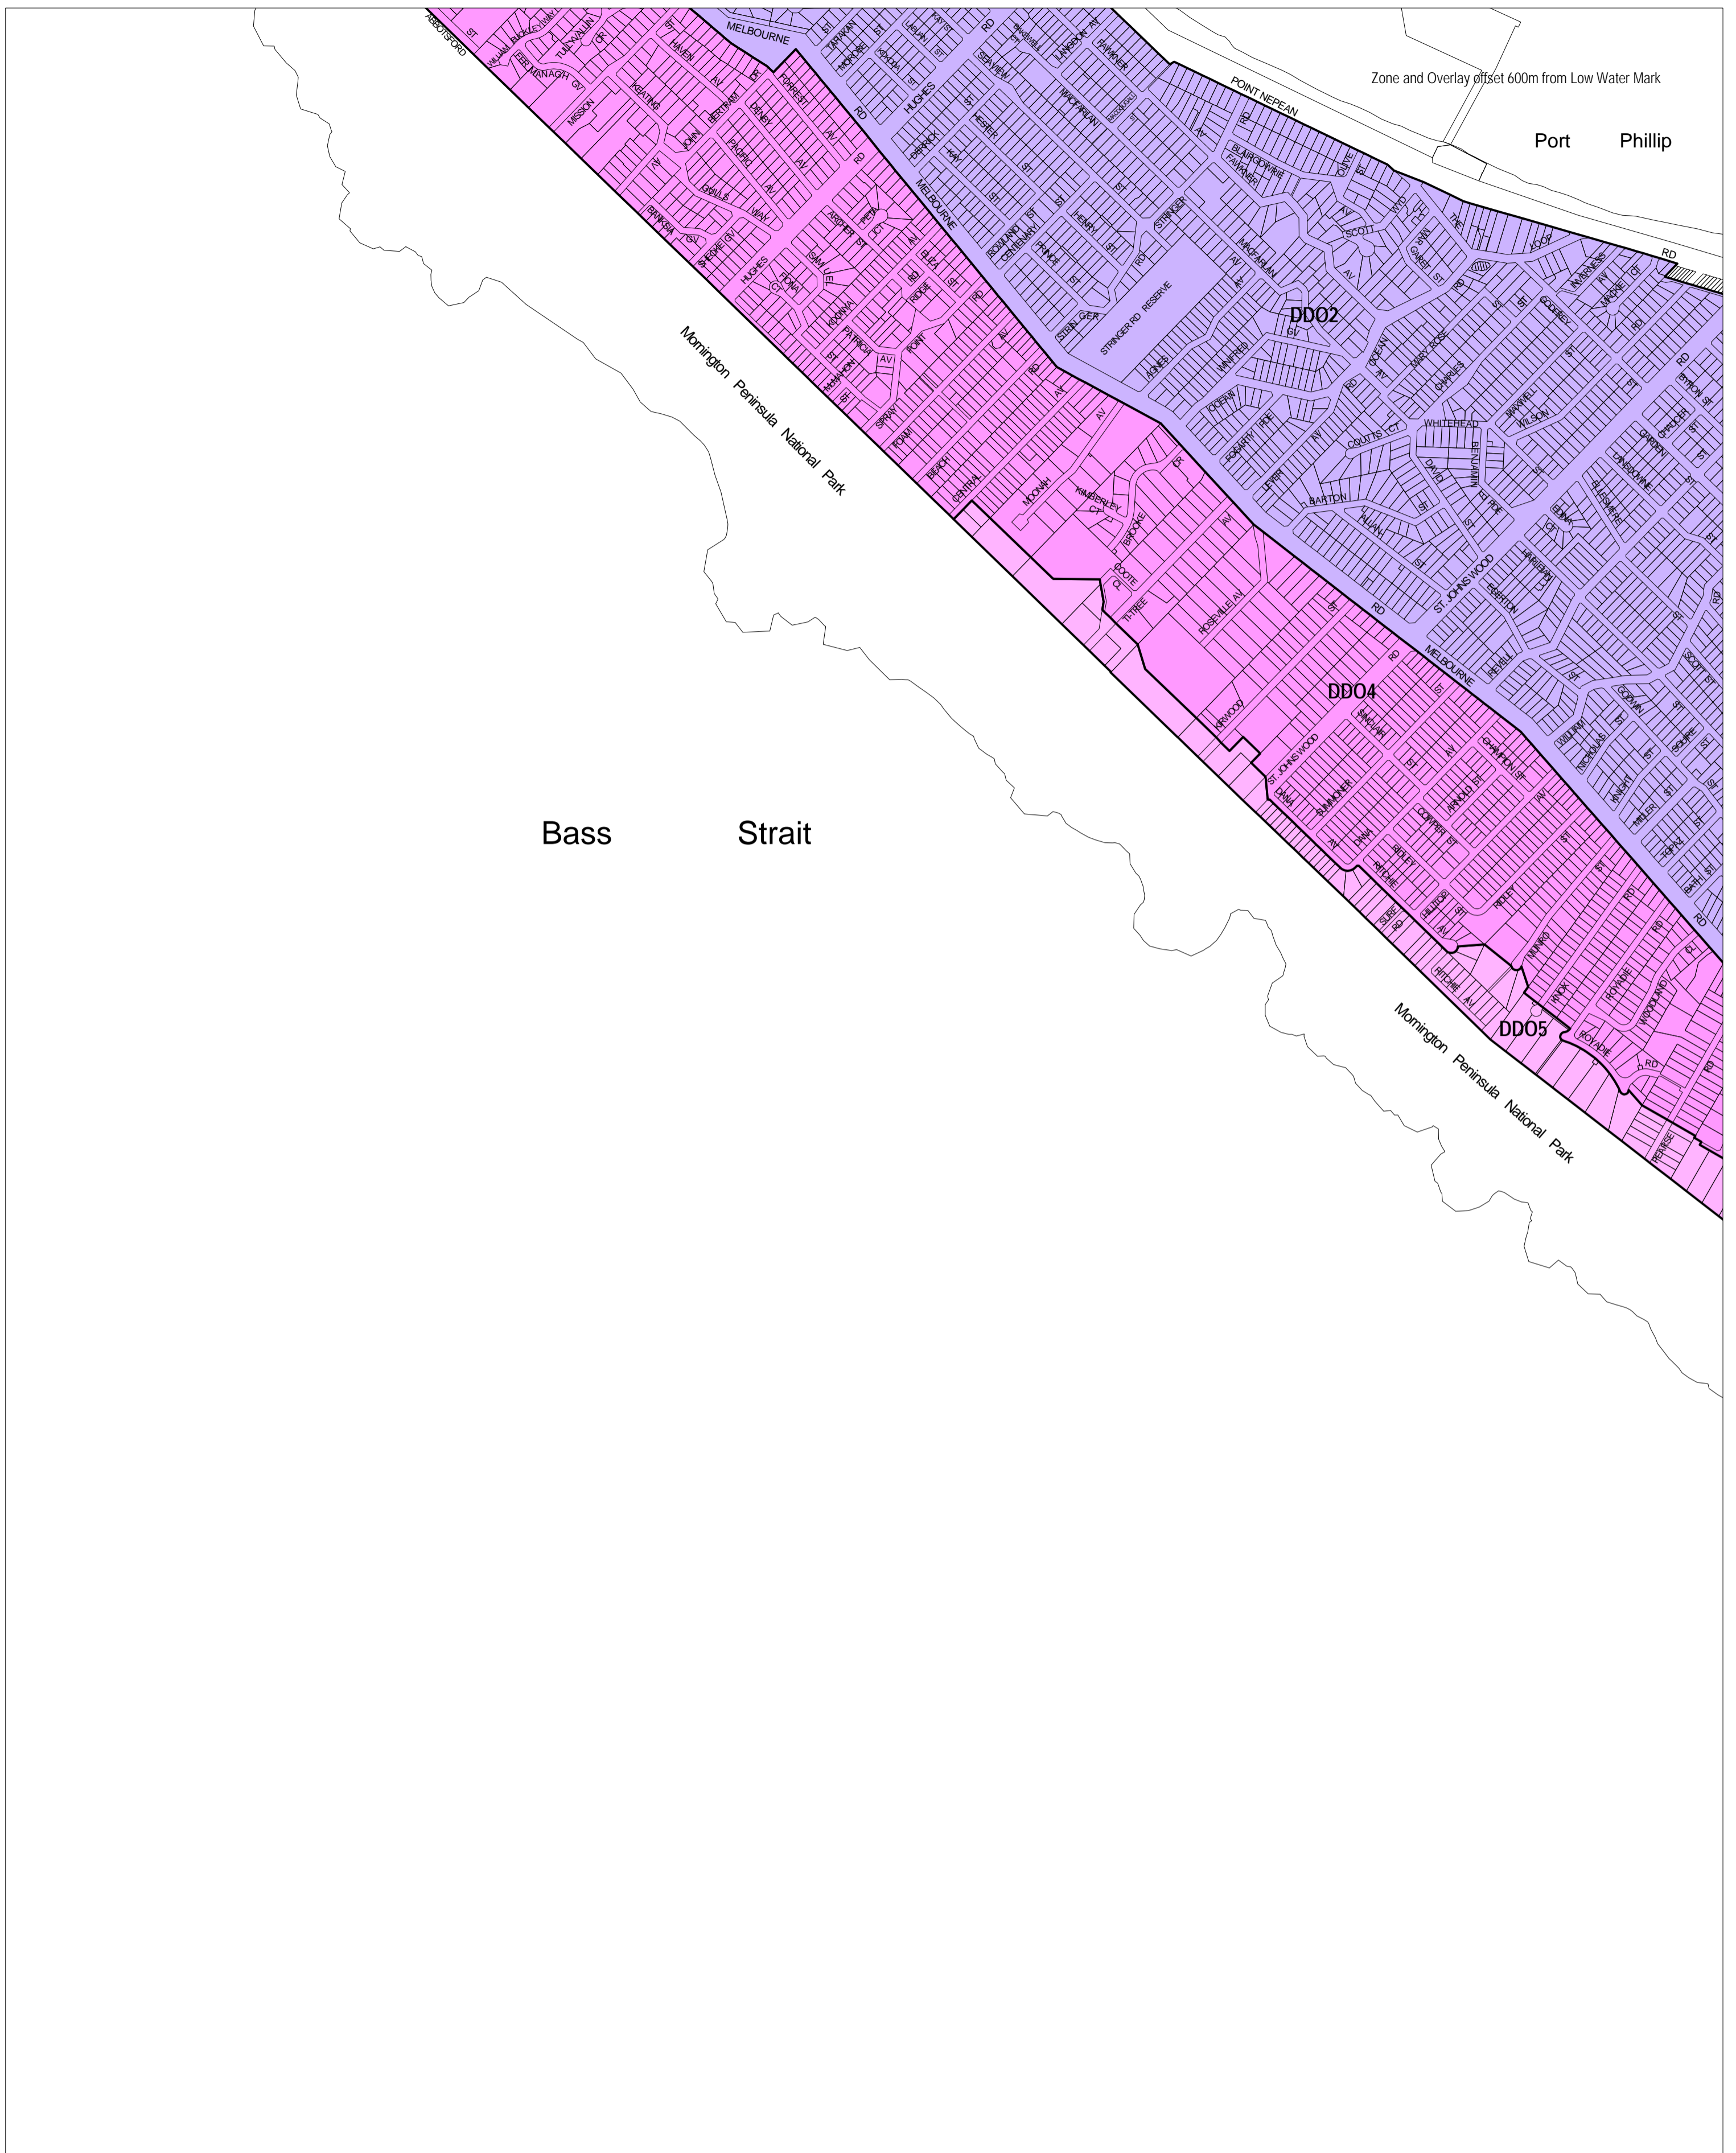

MORNINGTON PENINSULA PLANNING SCHEME - LOCAL PROVISION

Overlays

- DDO2 Design And Development Overlay - Schedule 2
- DDO4 Design And Development Overlay - Schedule 4
- DDO5 Design And Development Overlay - Schedule 5

AUSTRALIAN MAP GRID ZONE 55

INDEX TO ADJOINING METRIC SERIES MAP

Printed: 19/3/2008

AMENDMENT C18