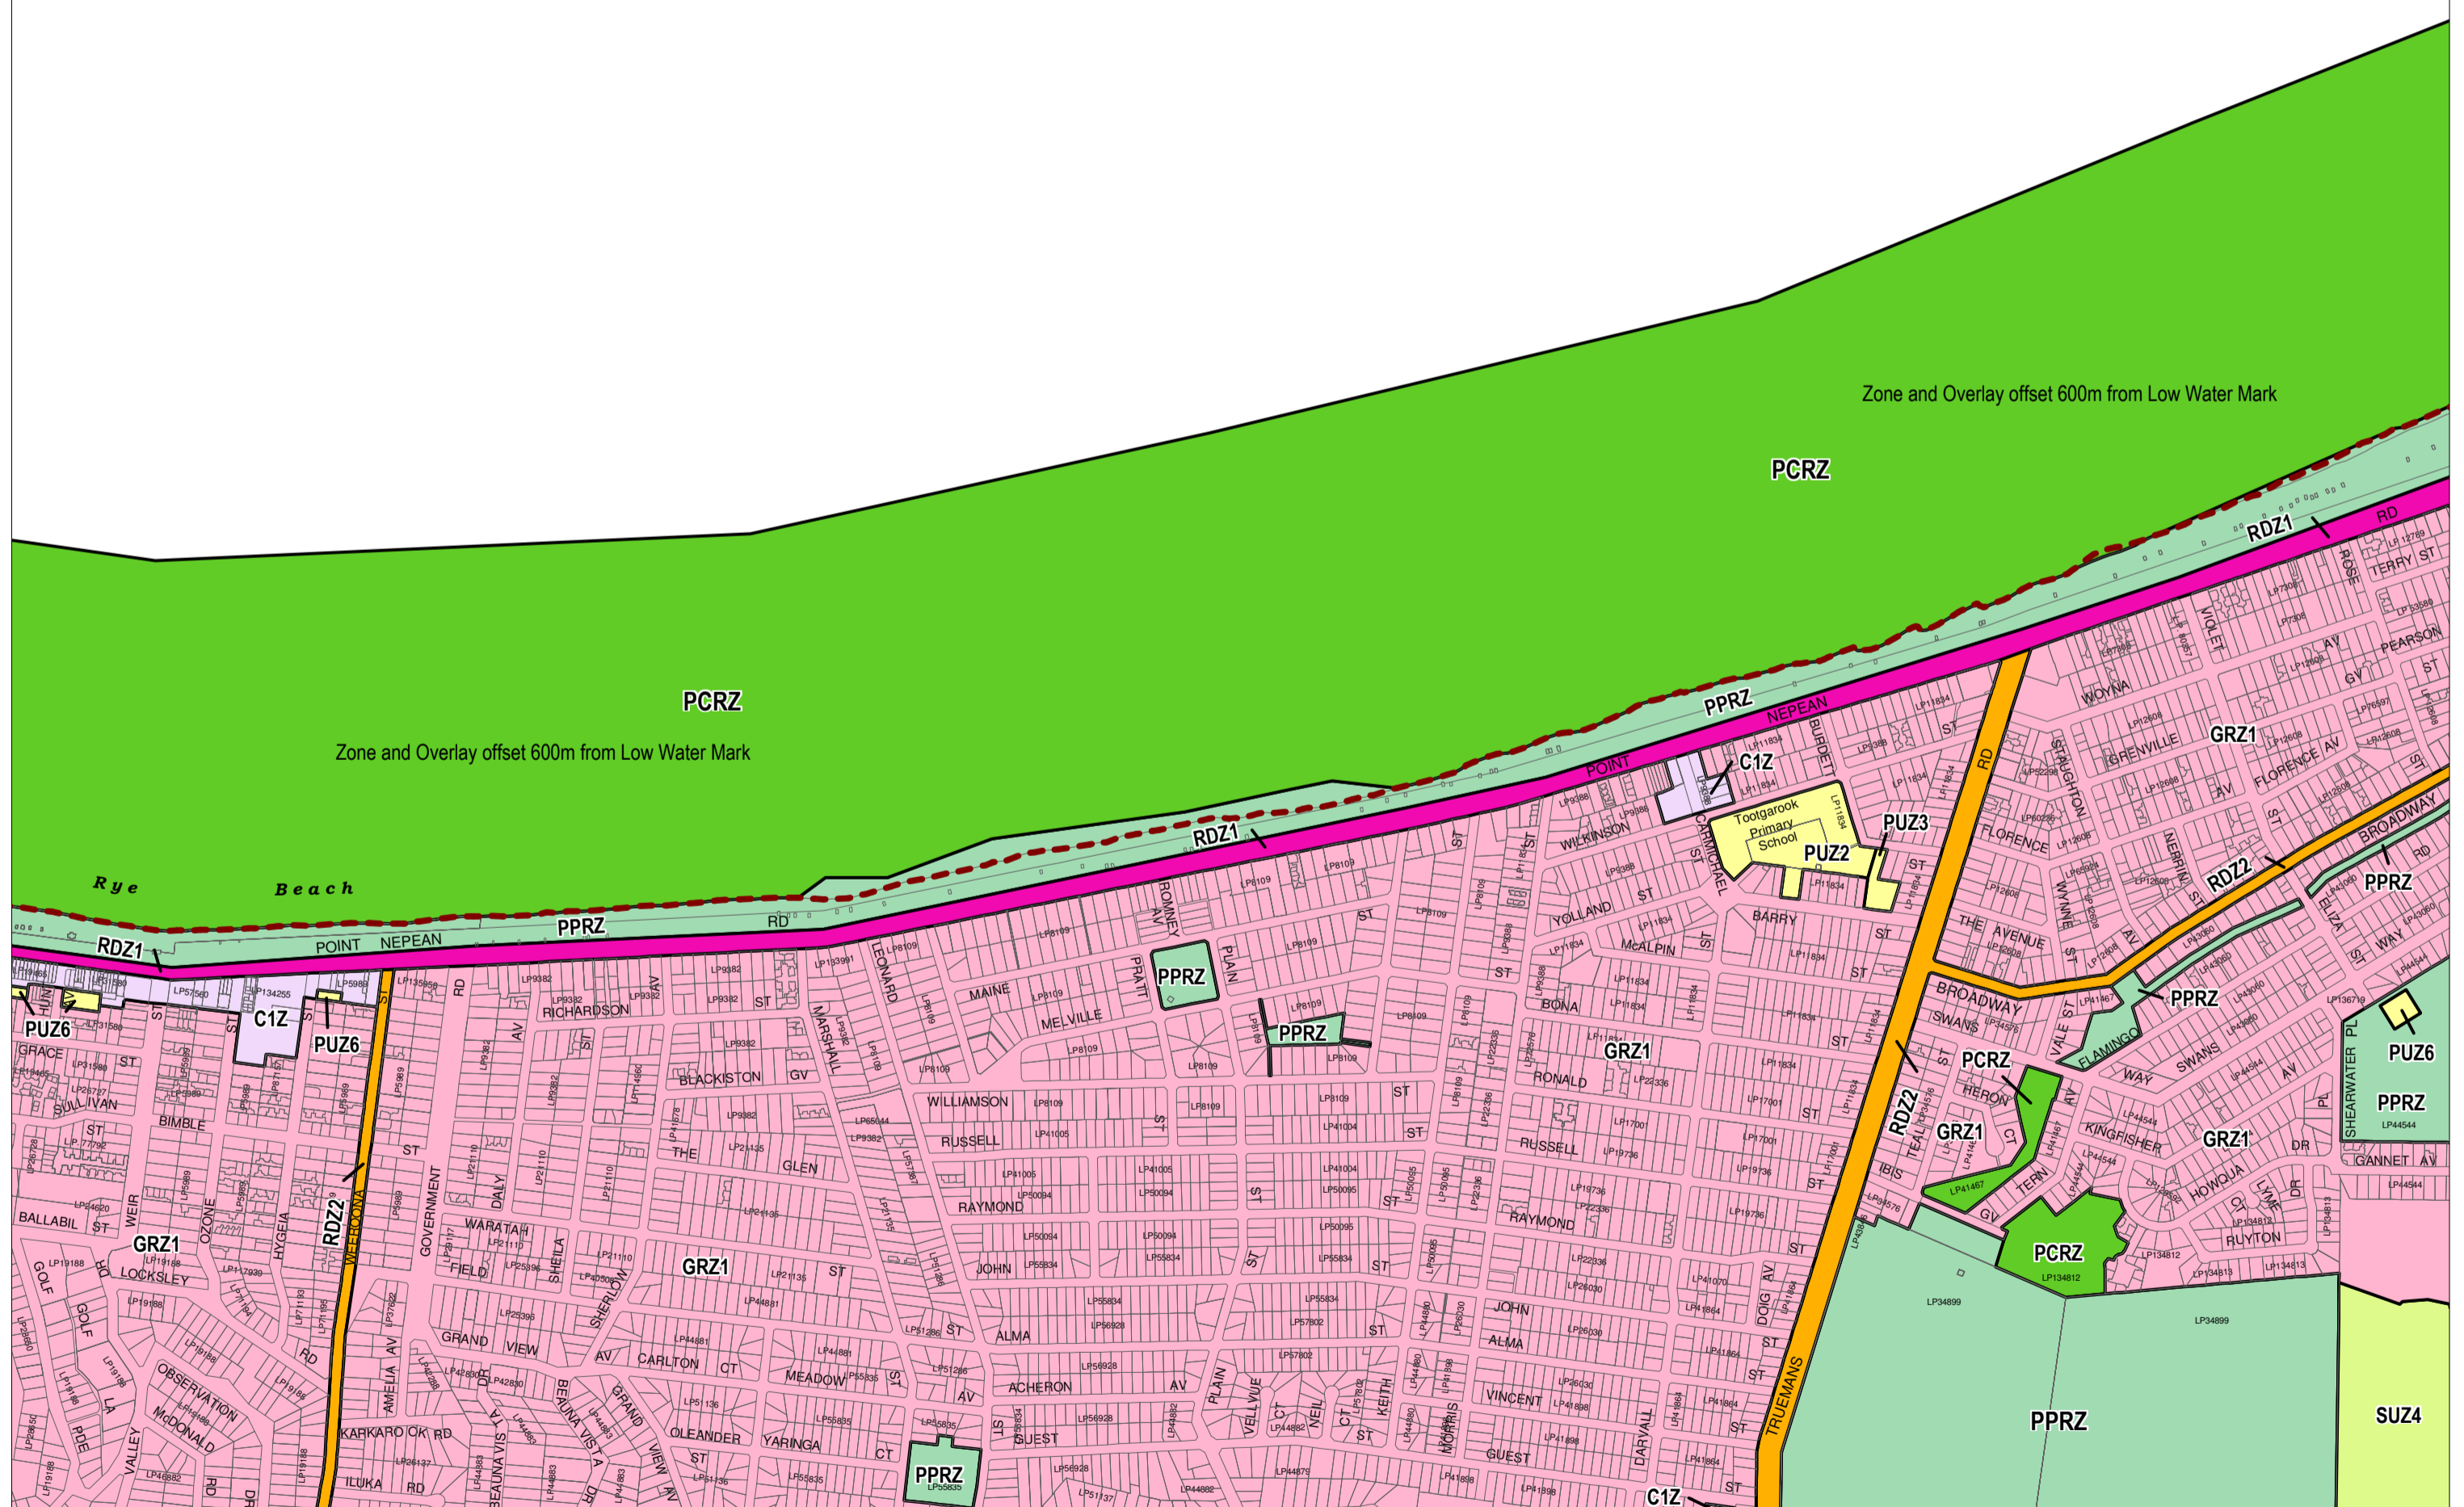

MORNINGTON PENINSULA PLANNING SCHEME - LOCAL PROVISION

Port Phillip

Commercial	Road Zone - Category 2
C1Z Commercial 1 Zone	RDZ2
Public Land	Residential
PCRZ Public Conservation And Resource Zone	GRZ1 General Residential Zone - Schedule 1
PPRZ Public Park And Recreation Zone	Special Purpose
PUZ2 Public Use Zone - Education	SUZ4 Special Use Zone - Schedule 4
PUZ3 Public Use Zone - Health And Community	
PUZ6 Public Use Zone - Local Government	
RDZ1 Road Zone - Category 1