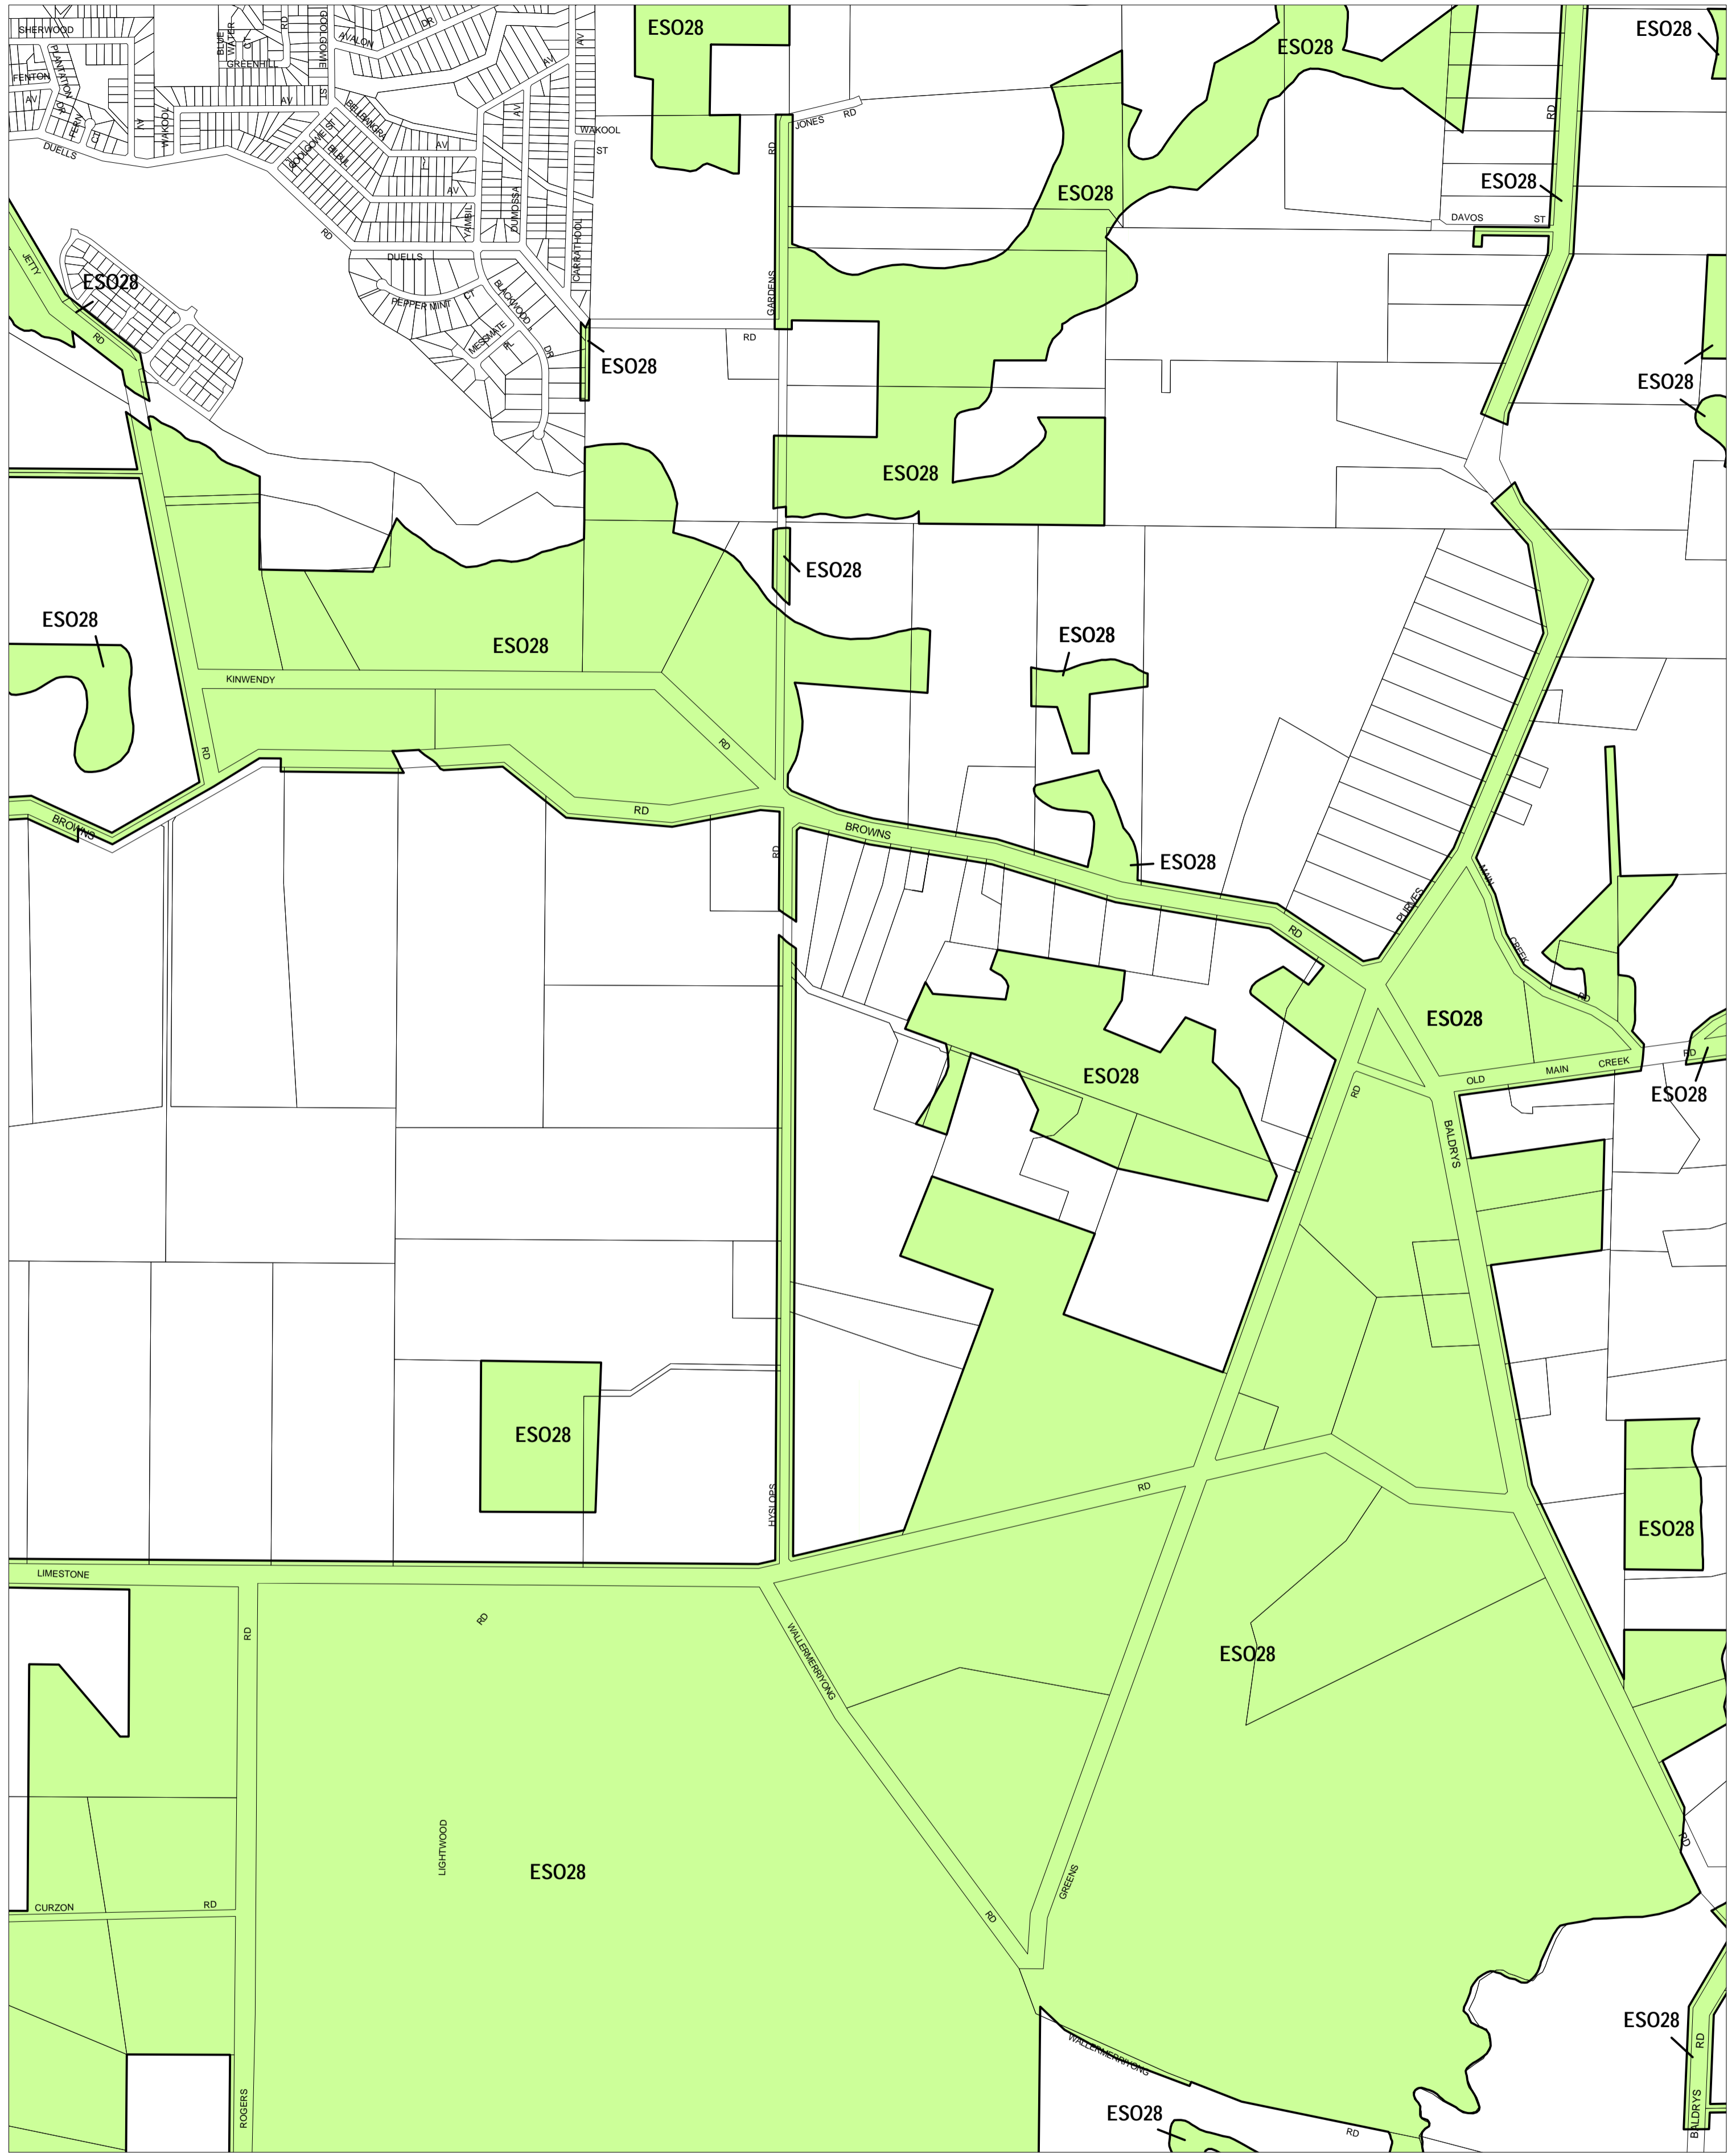

MORNINGTON PENINSULA PLANNING SCHEME - LOCAL PROVISION

Overlays

- ESO28 Environmental Significance Overlay - Schedule 28

200 0 200 400 600 800 1000 m

AUSTRALIAN MAP GRID ZONE 55

INDEX TO ADJOINING METRIC SERIES MAP

Victoria
The Place To Be

Printed: 29/8/2007

AMENDMENT C18