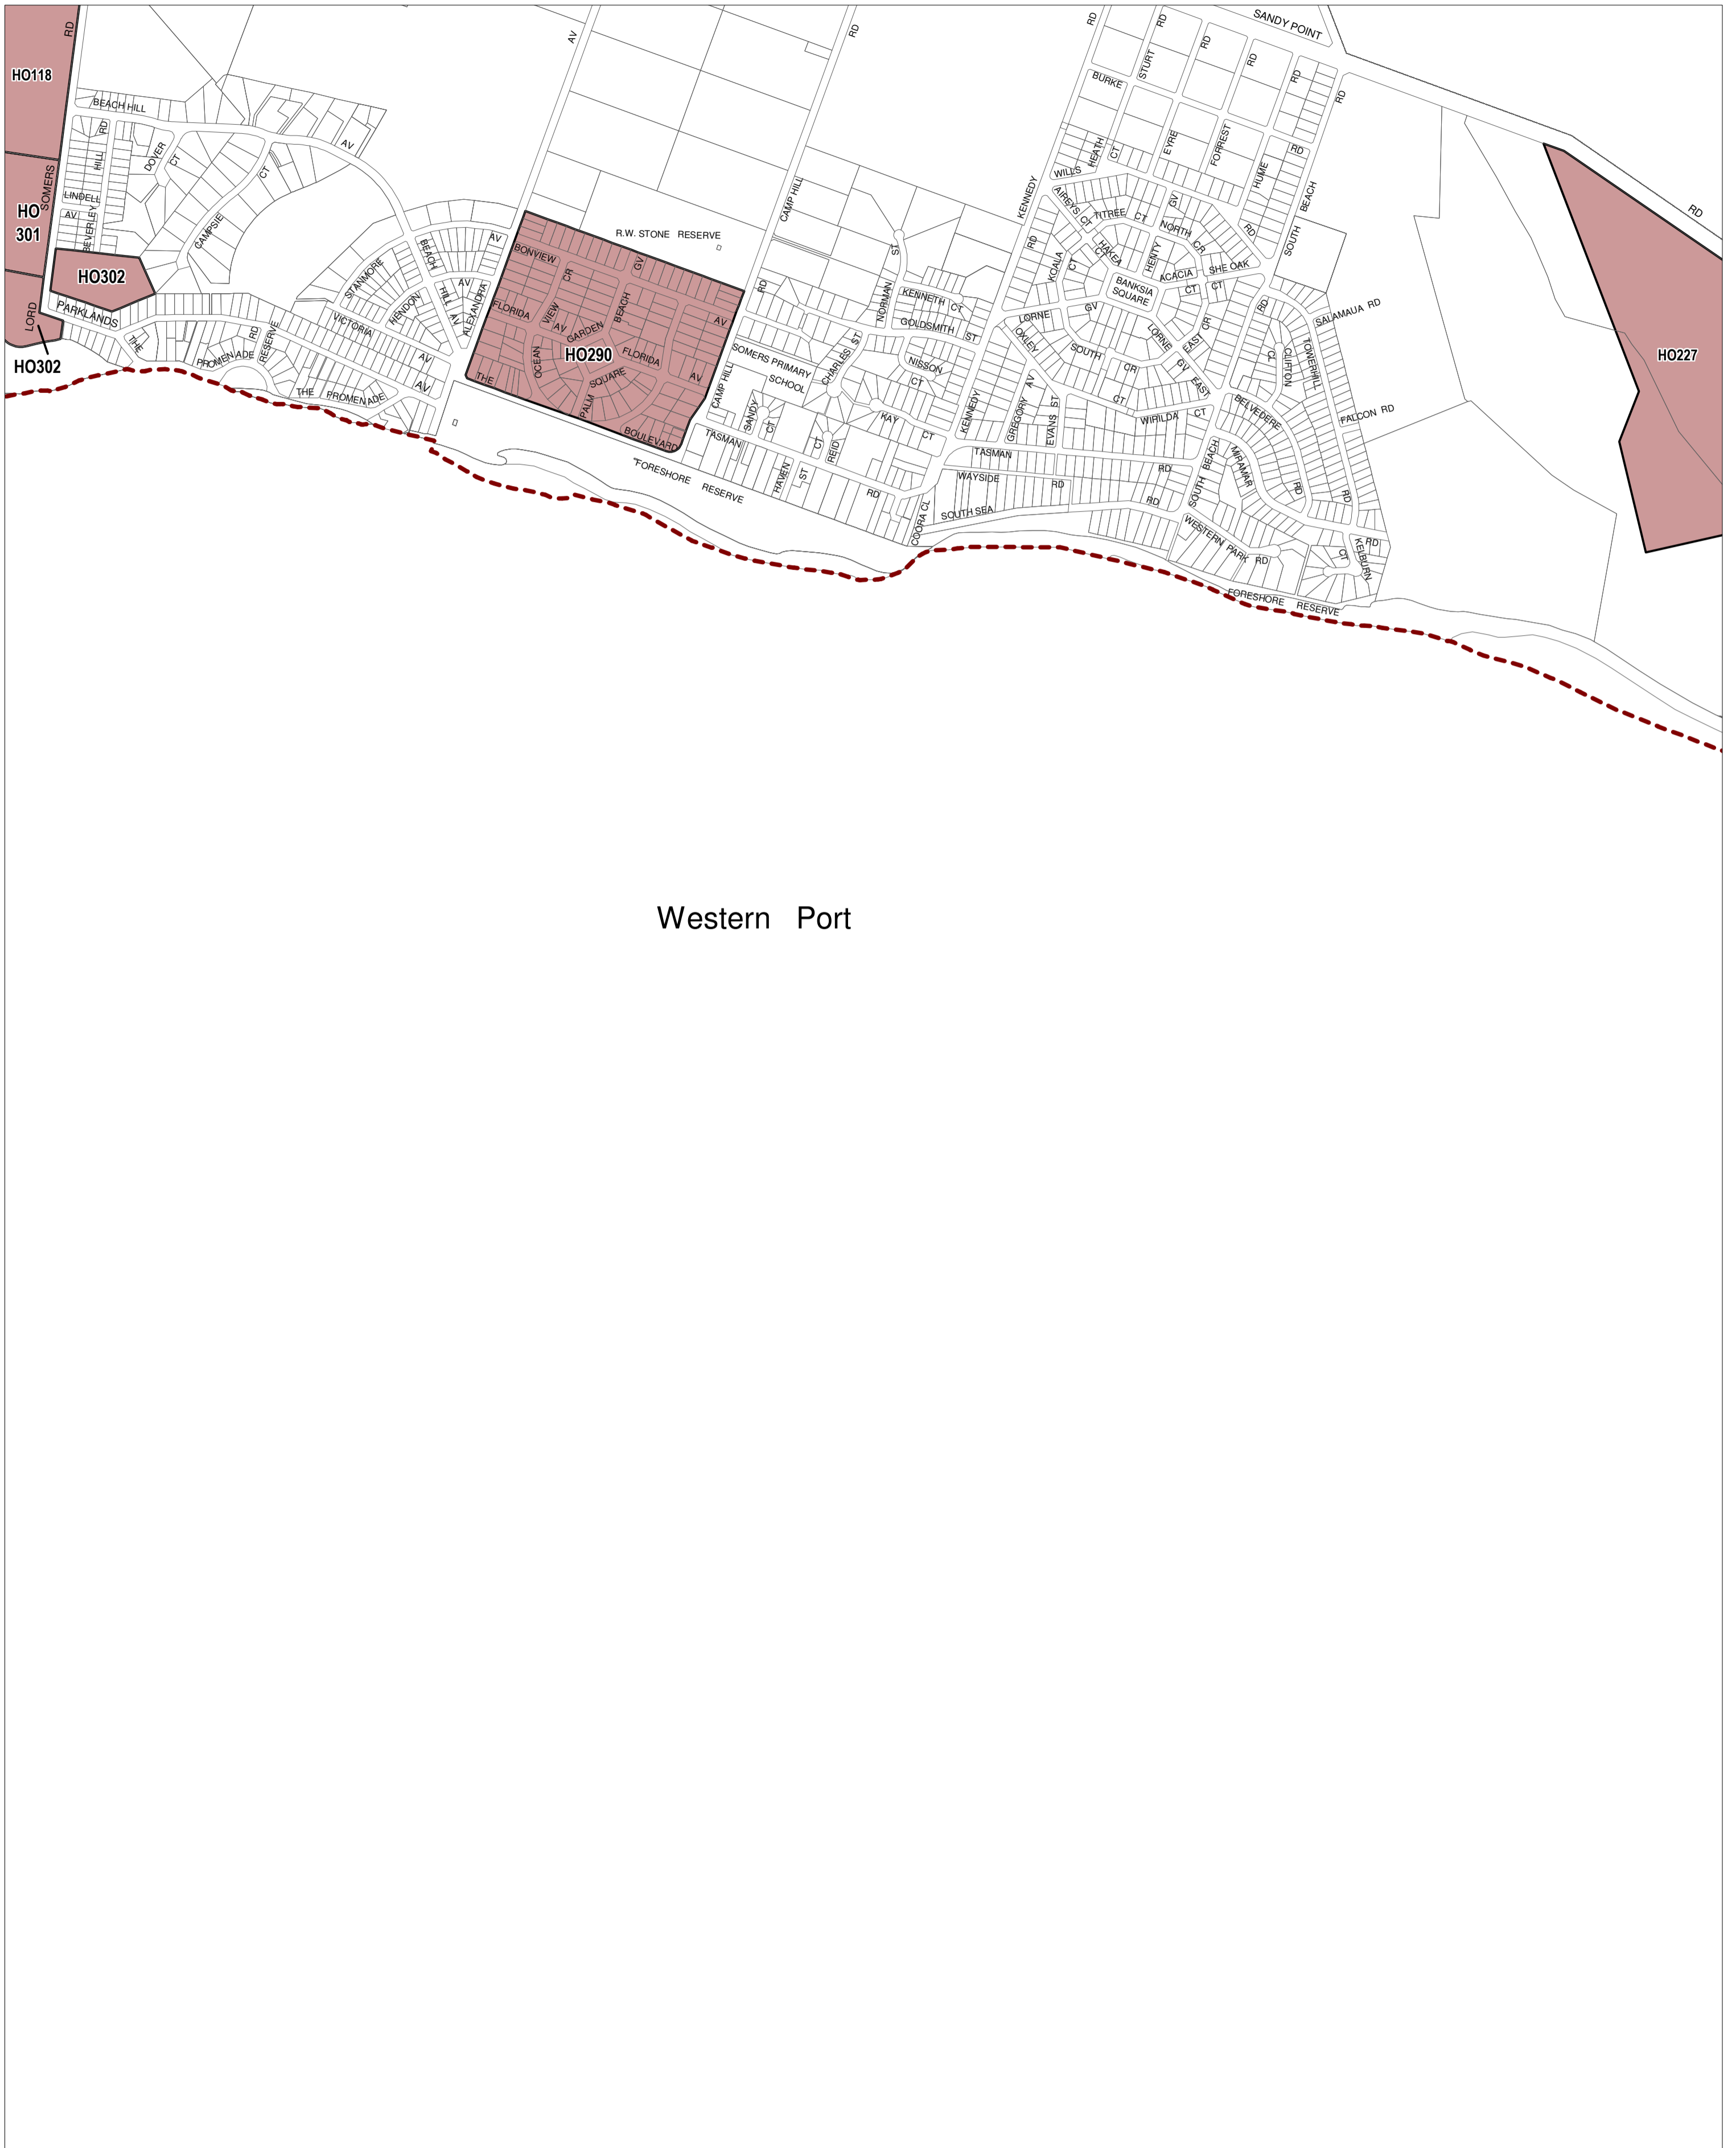

MORNINGTON PENINSULA PLANNING SCHEME - LOCAL PROVISION

Western Port

Overlays

HO Heritage Overlay

AUSTRALIAN MAP GRID ZONE 55

Printed: 8/5/2015

AMENDMENT C151

INDEX TO ADJOINING METRIC SERIES MAP