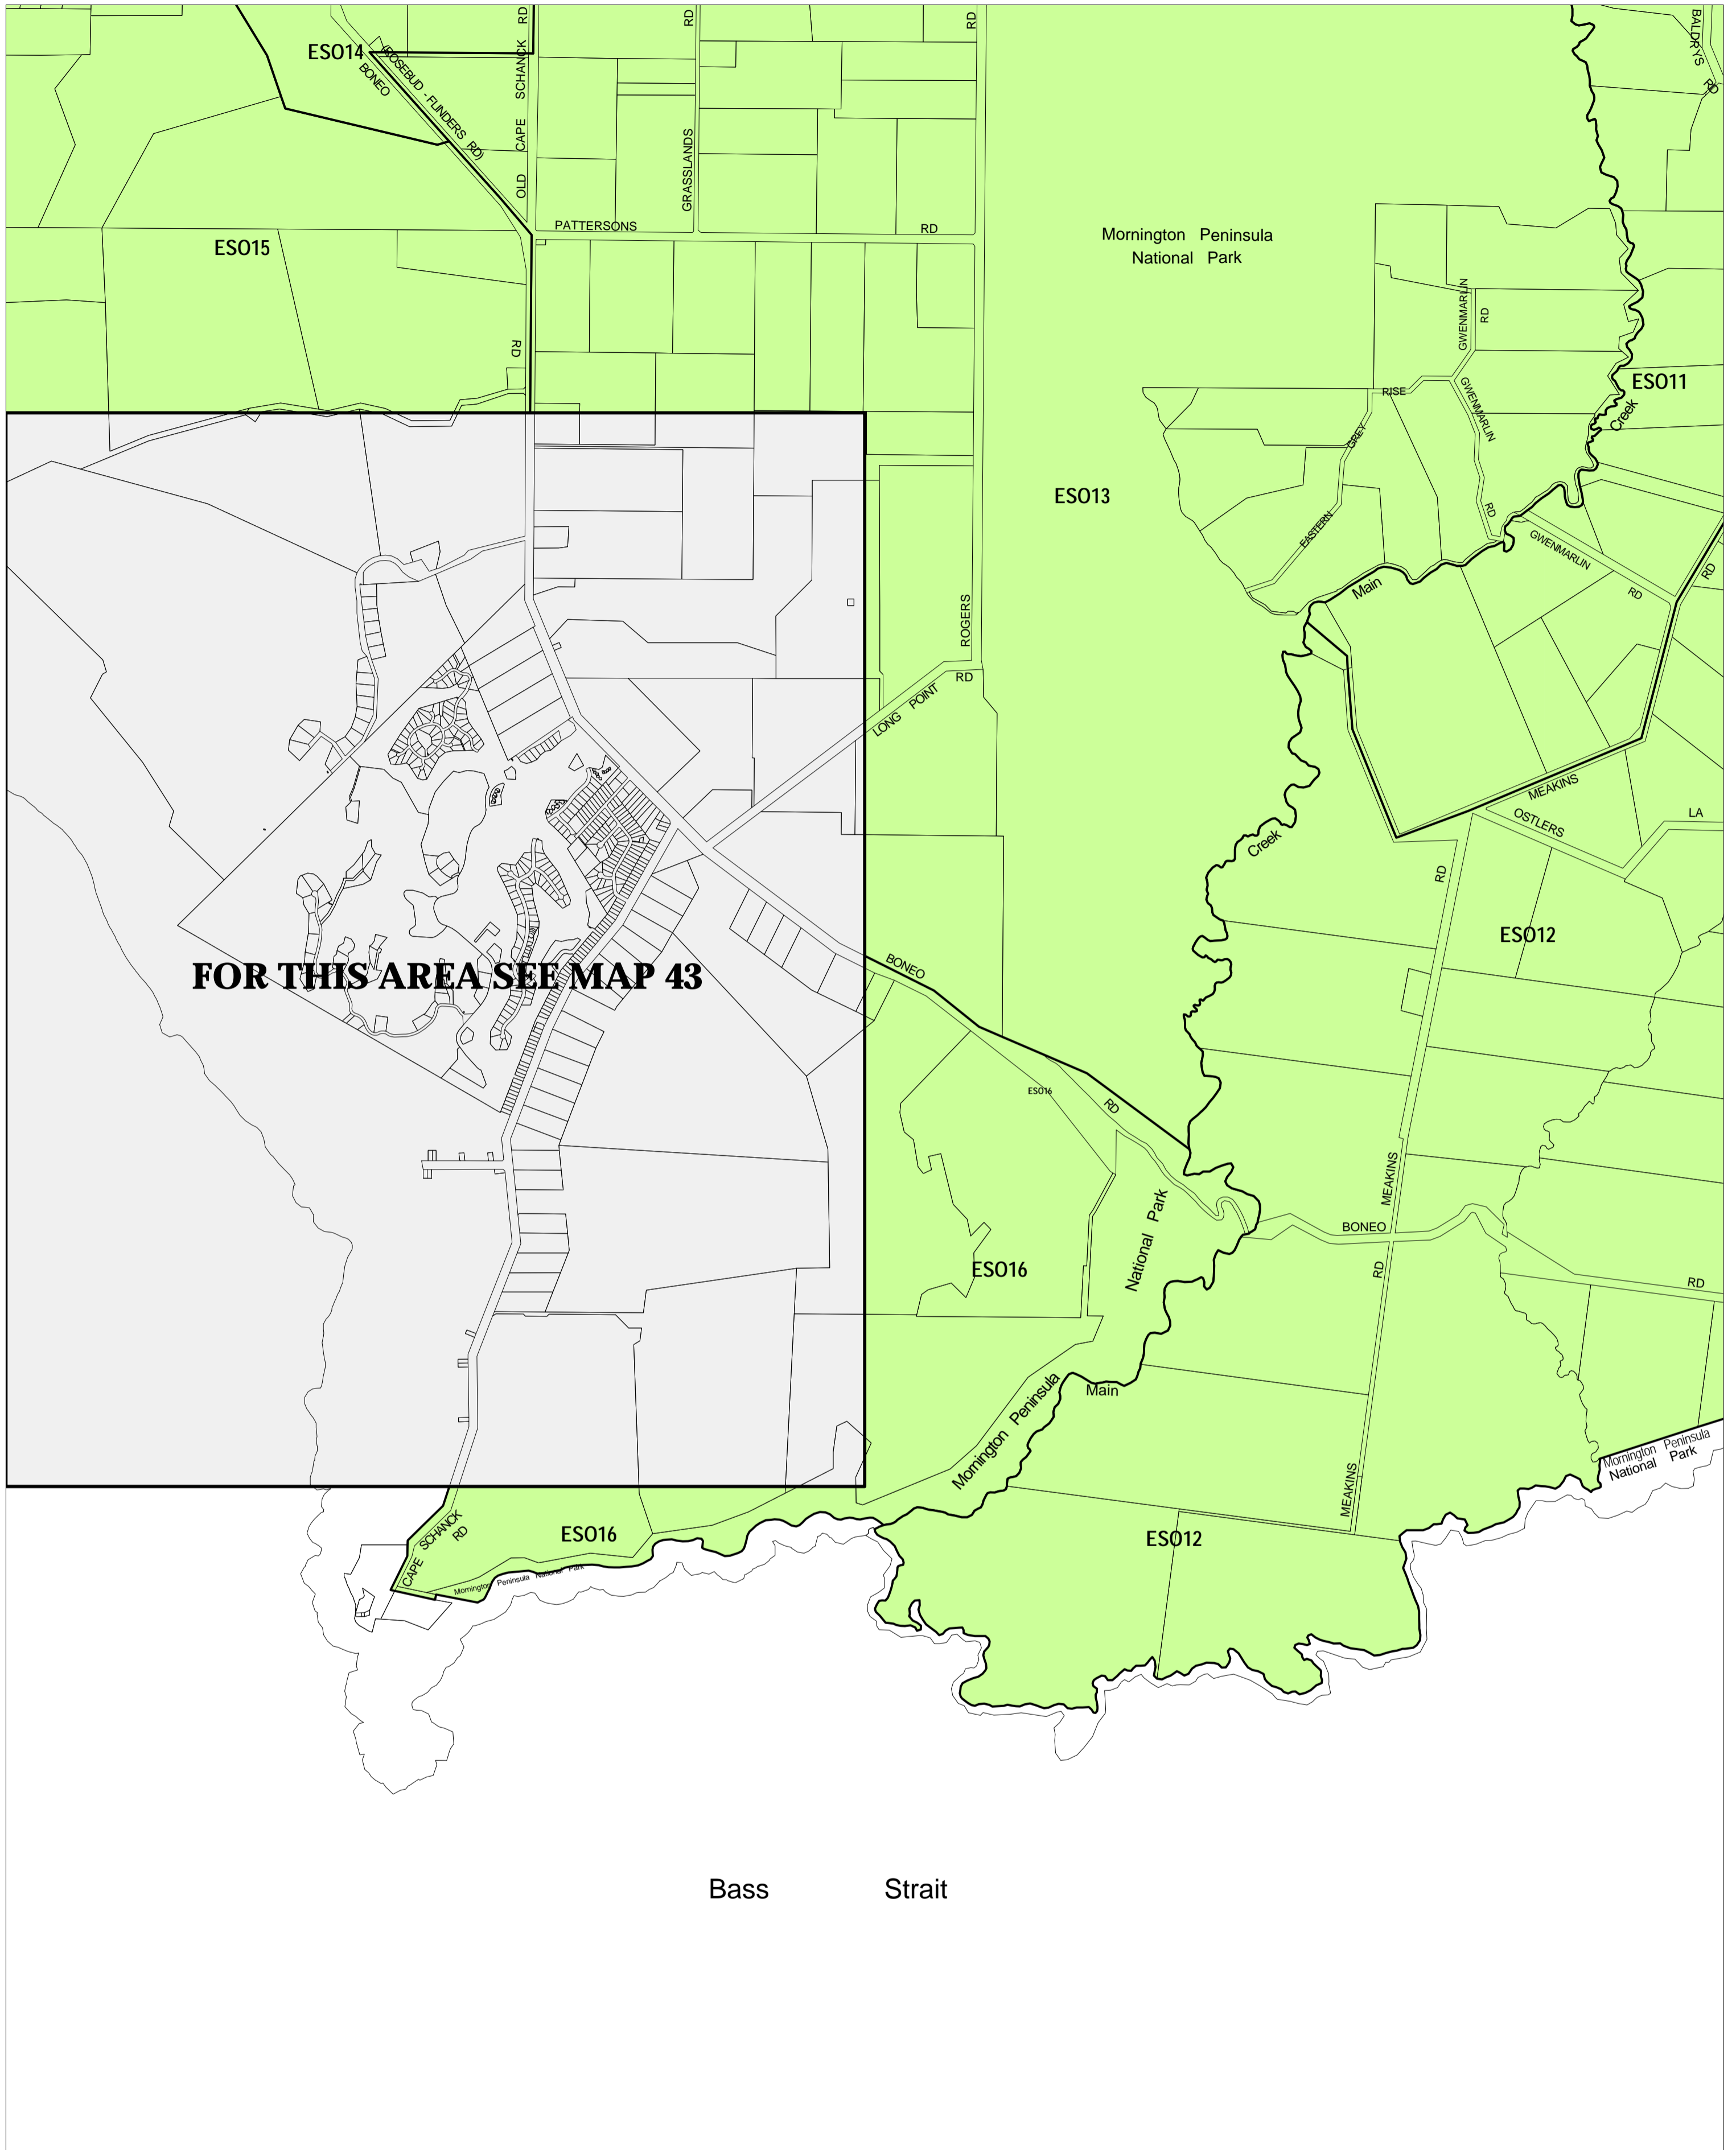

MORNINGTON PENINSULA PLANNING SCHEME - LOCAL PROVISION

AUSTRALIAN MAP GRID ZONE 55

INDEX TO ADJOINING METRIC SERIES MAP

Printed: 29/8/2007

AMENDMENT C75