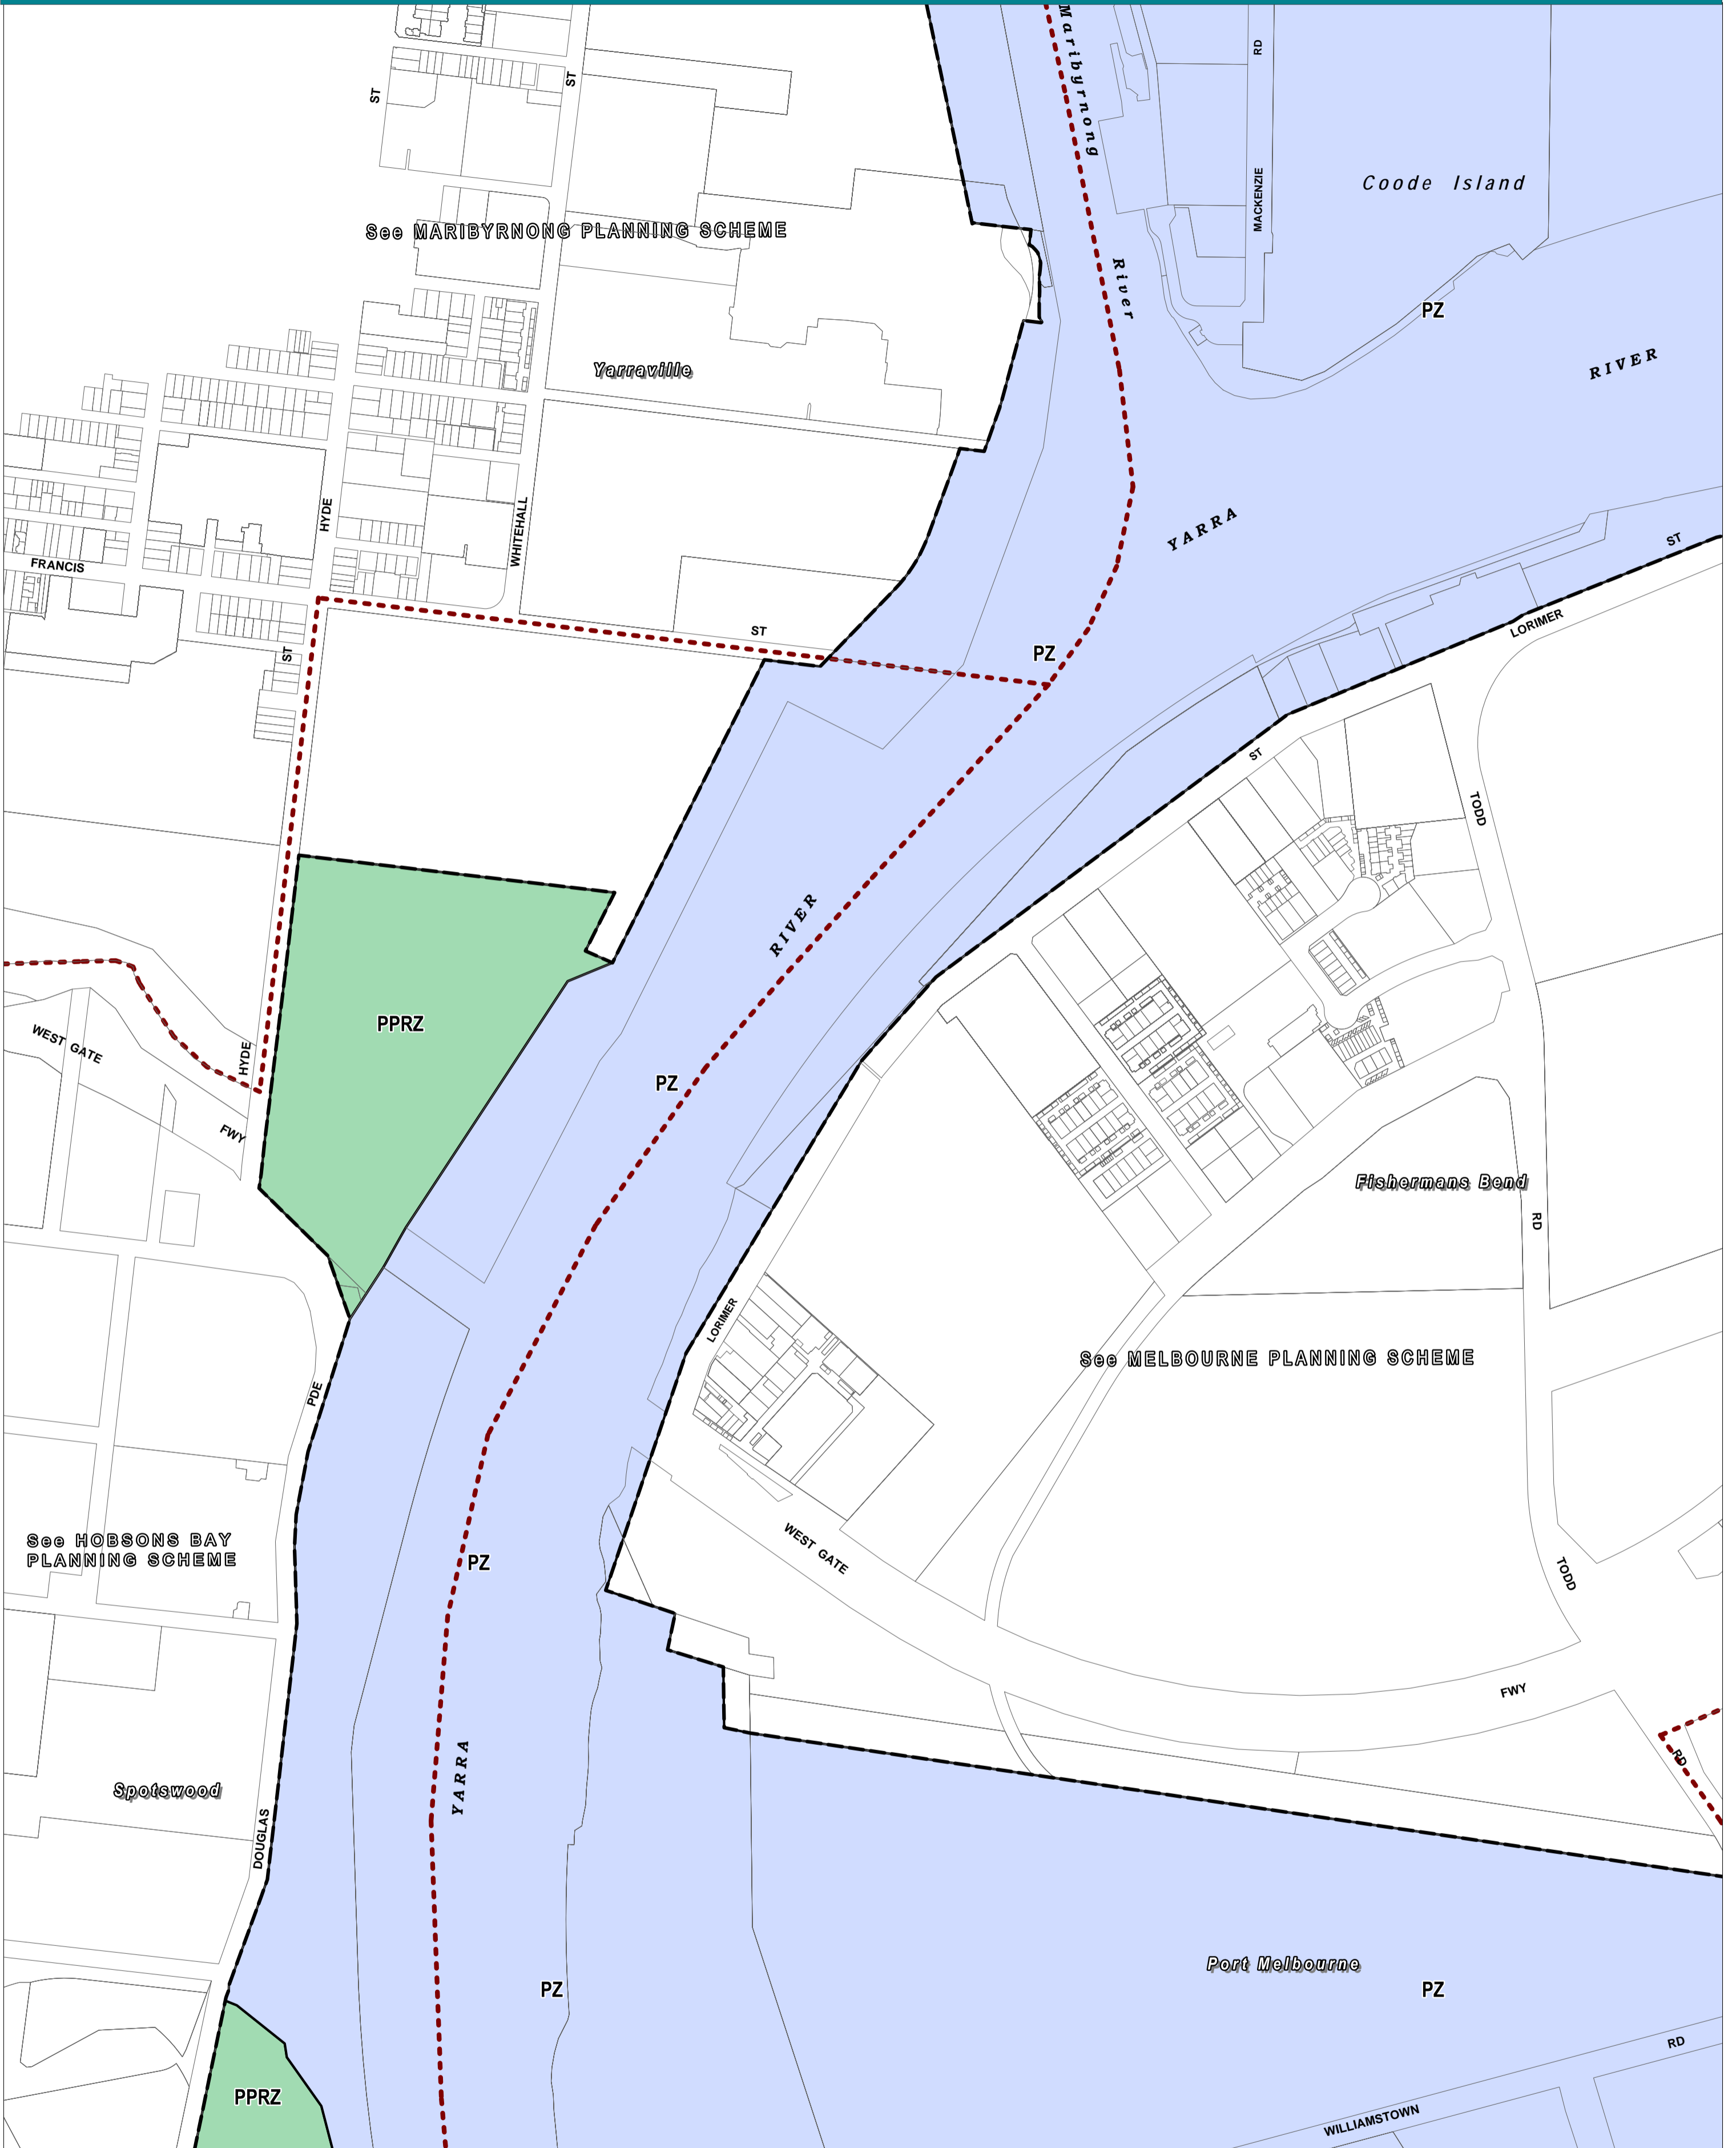

PORT OF MELBOURNE PLANNING SCHEME - LOCAL PROVISION

	Public Land		Municipal Boundary
	Public Park And Recreation Zone		
	Special Purpose		
	Port Zone		

AUSTRALIAN MAP GRID ZONE 55

PREPARED BY: Planning Mapping Services

Environment, Land, Water and Planning

Printed: 21/9/2016

AMENDMENT GC54

INDEX TO ADJOINING METRIC SERIES MAP