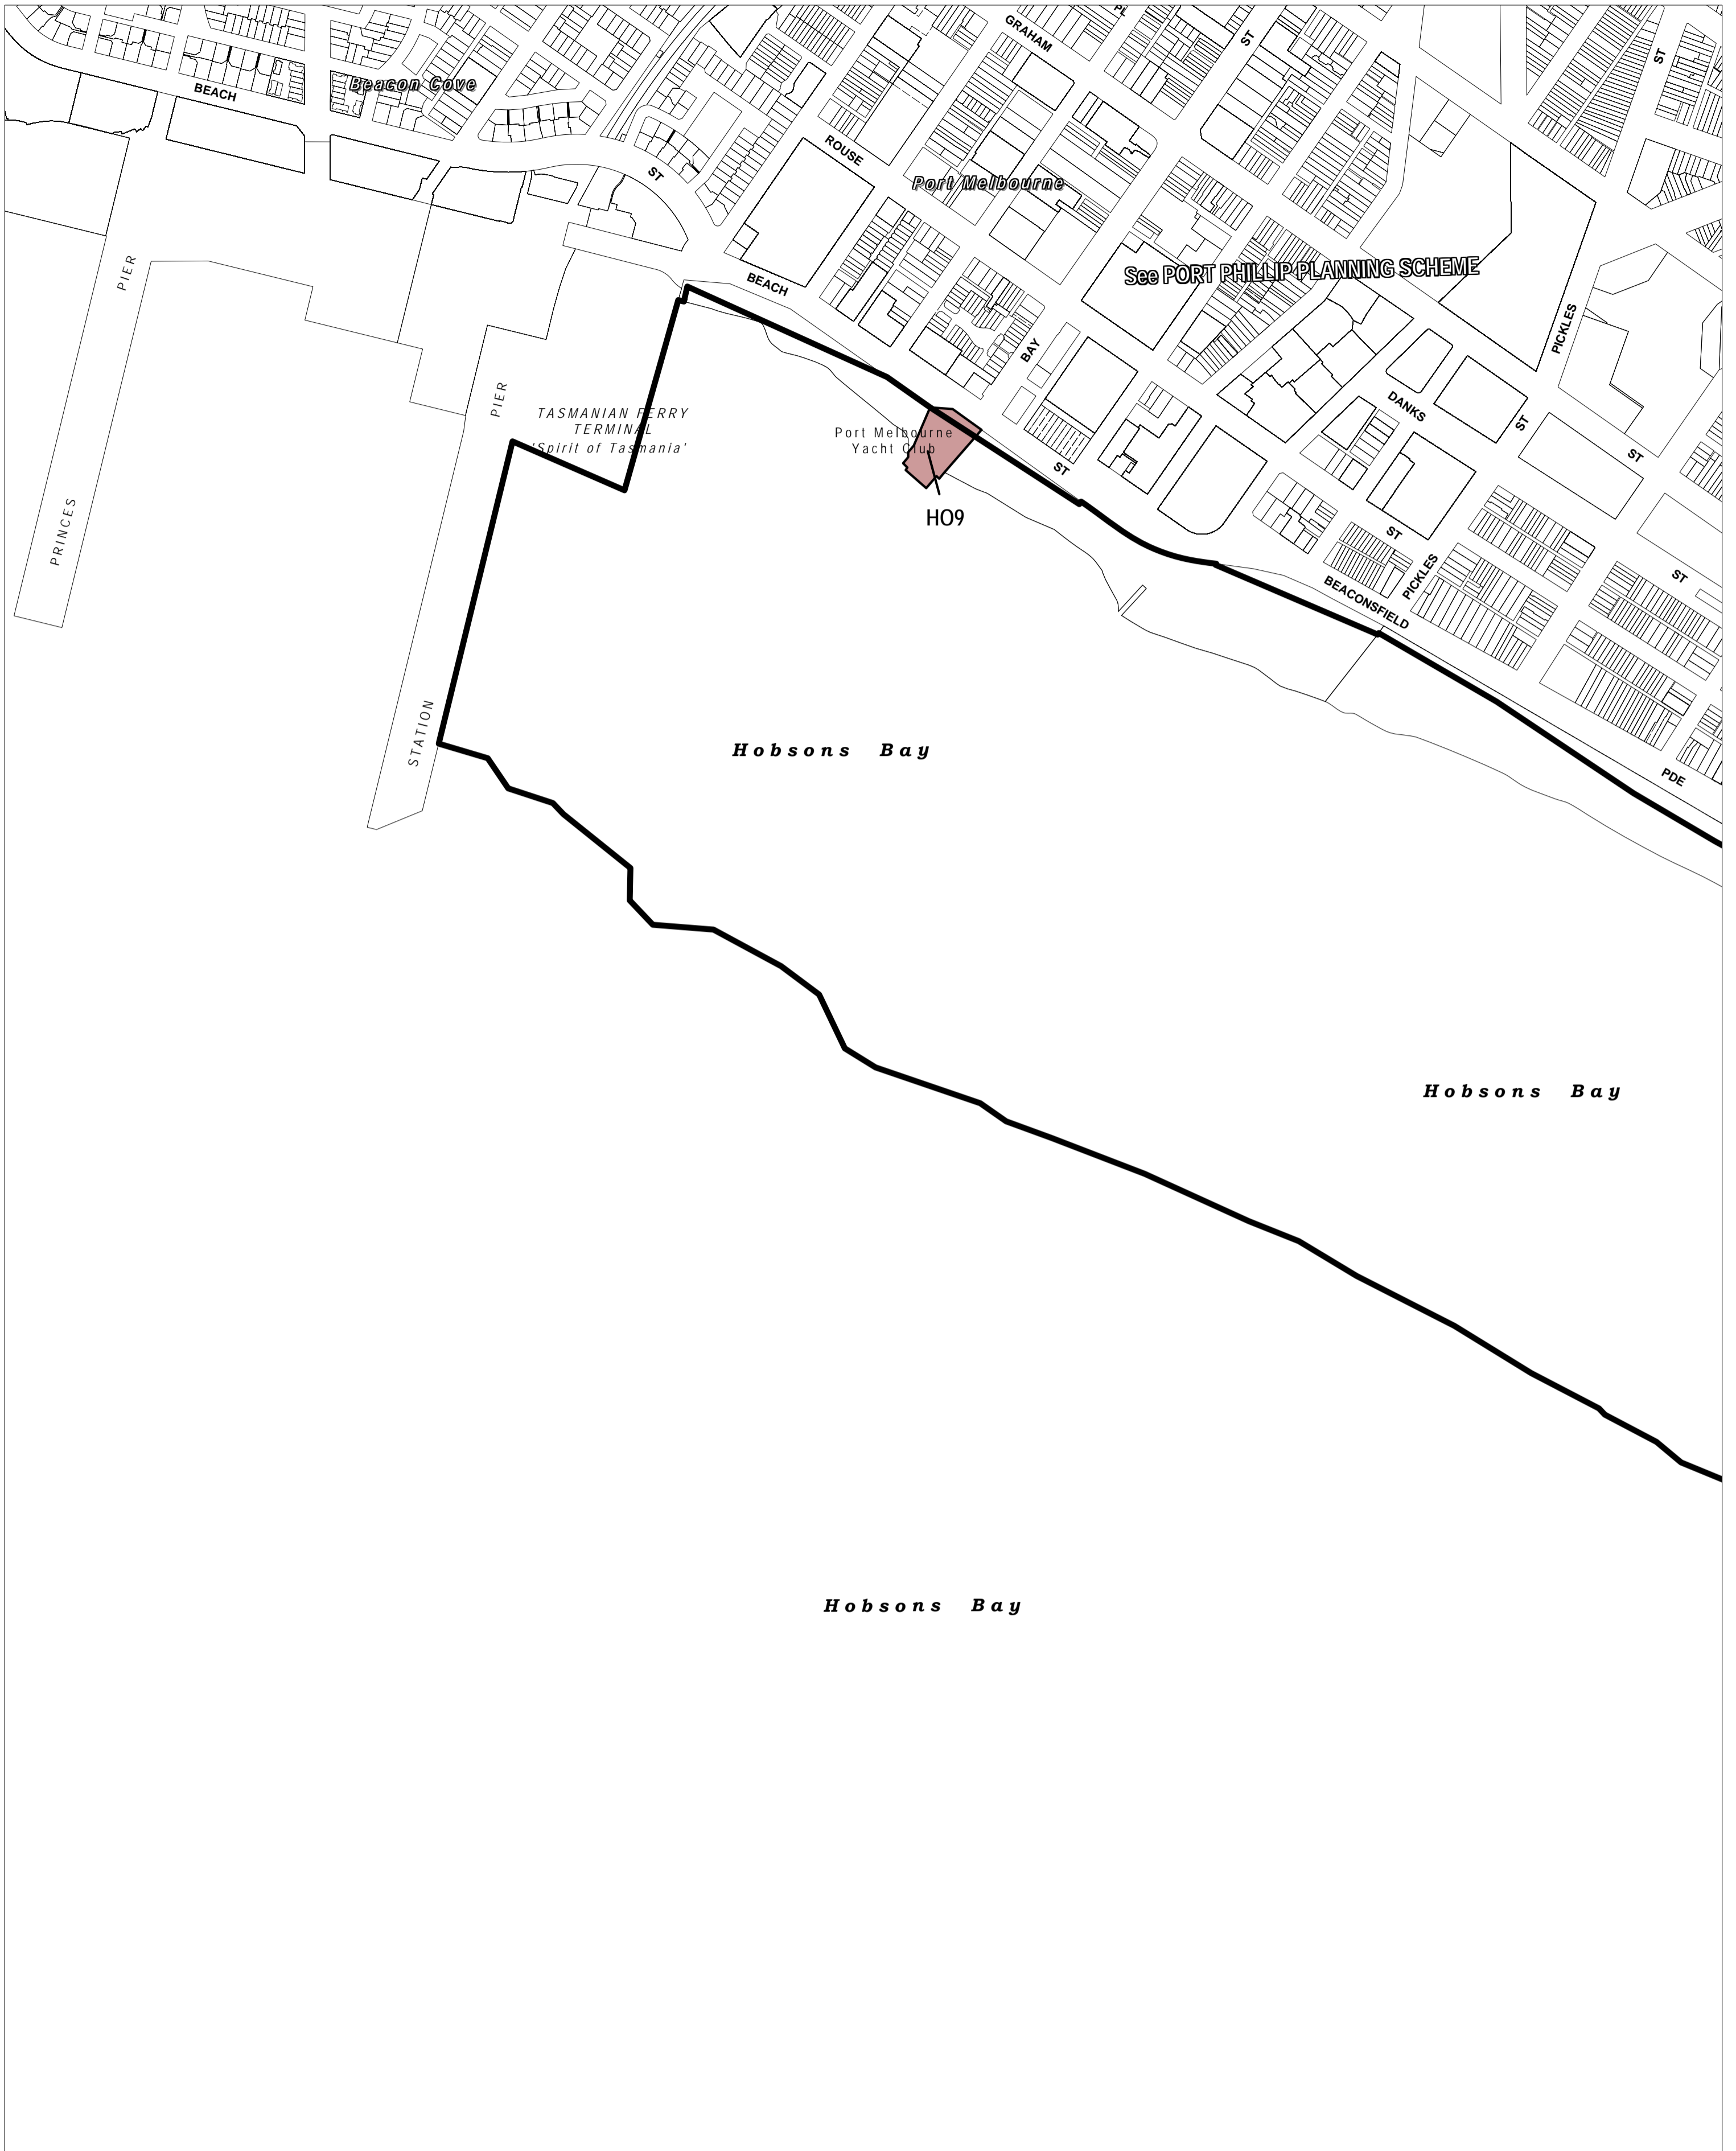

PORT OF MELBOURNE PLANNING SCHEME - LOCAL PROVISION

Overlays
HO Heritage Overlay

Printed: 4/1/2008

NEW FORMAT PLANNING SCHEME

HERITAGE OVERLAY

MAP No 7HO