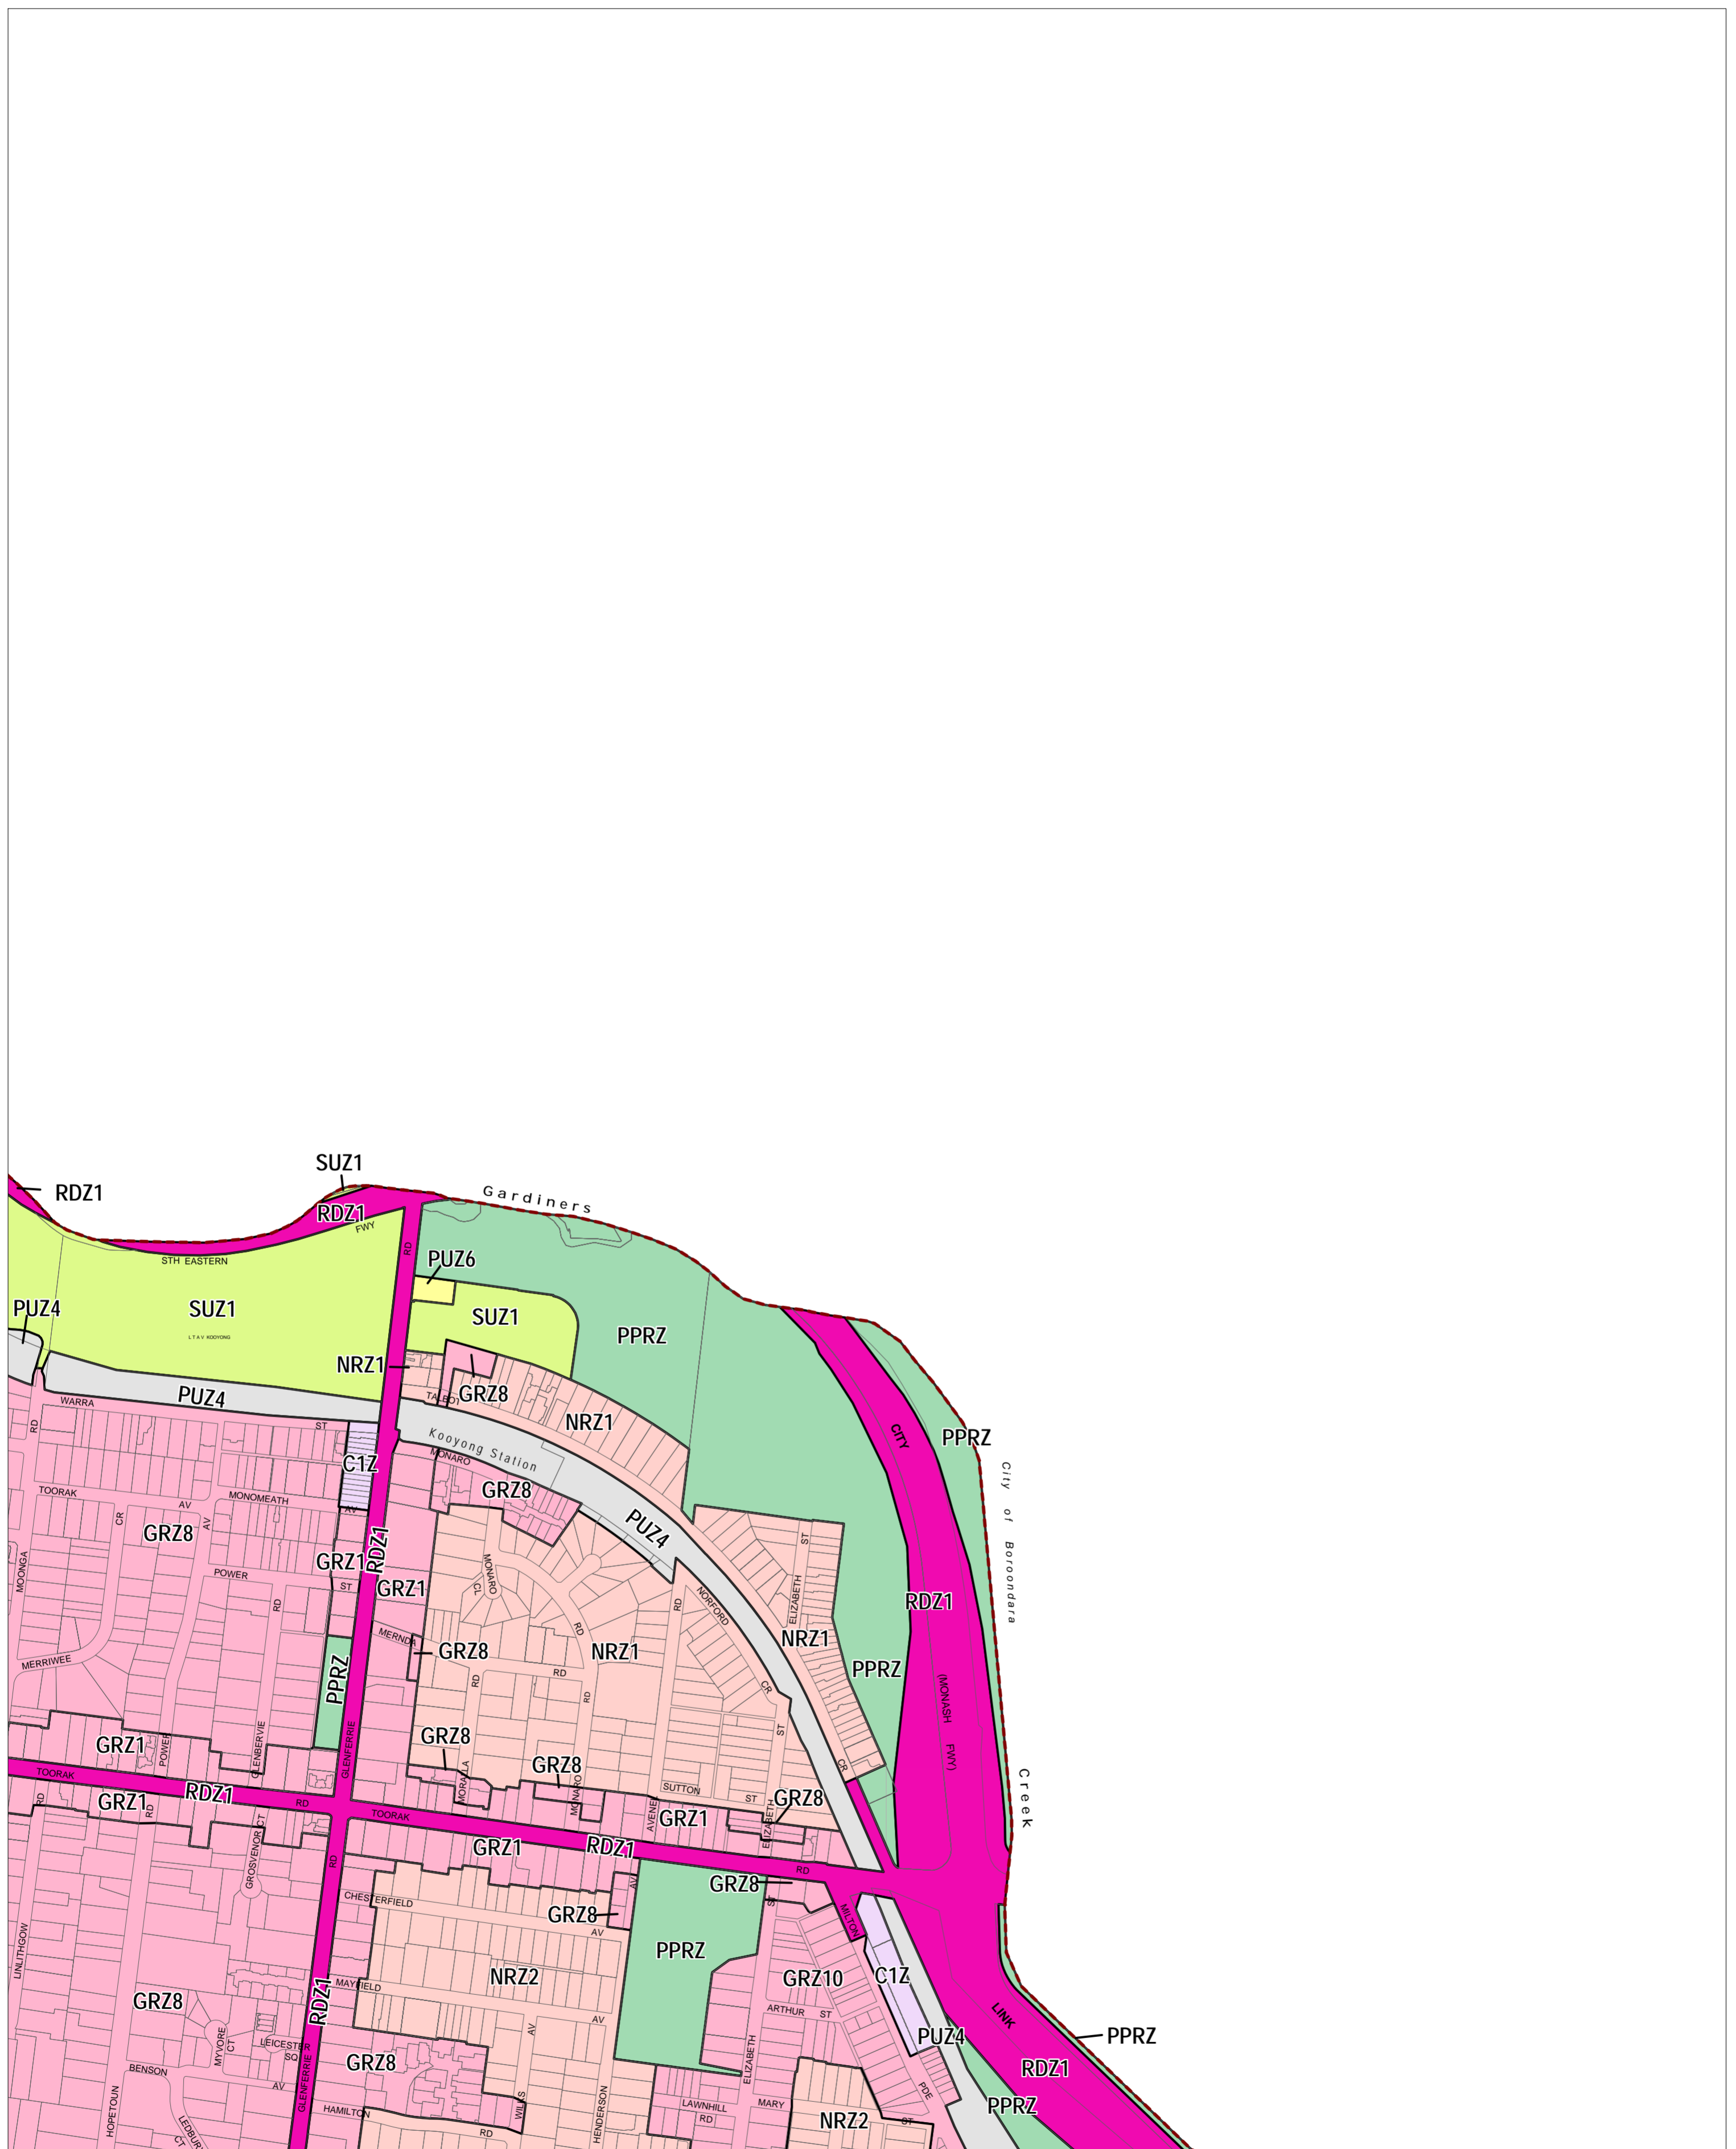

STONNINGTON PLANNING SCHEME - LOCAL PROVISION