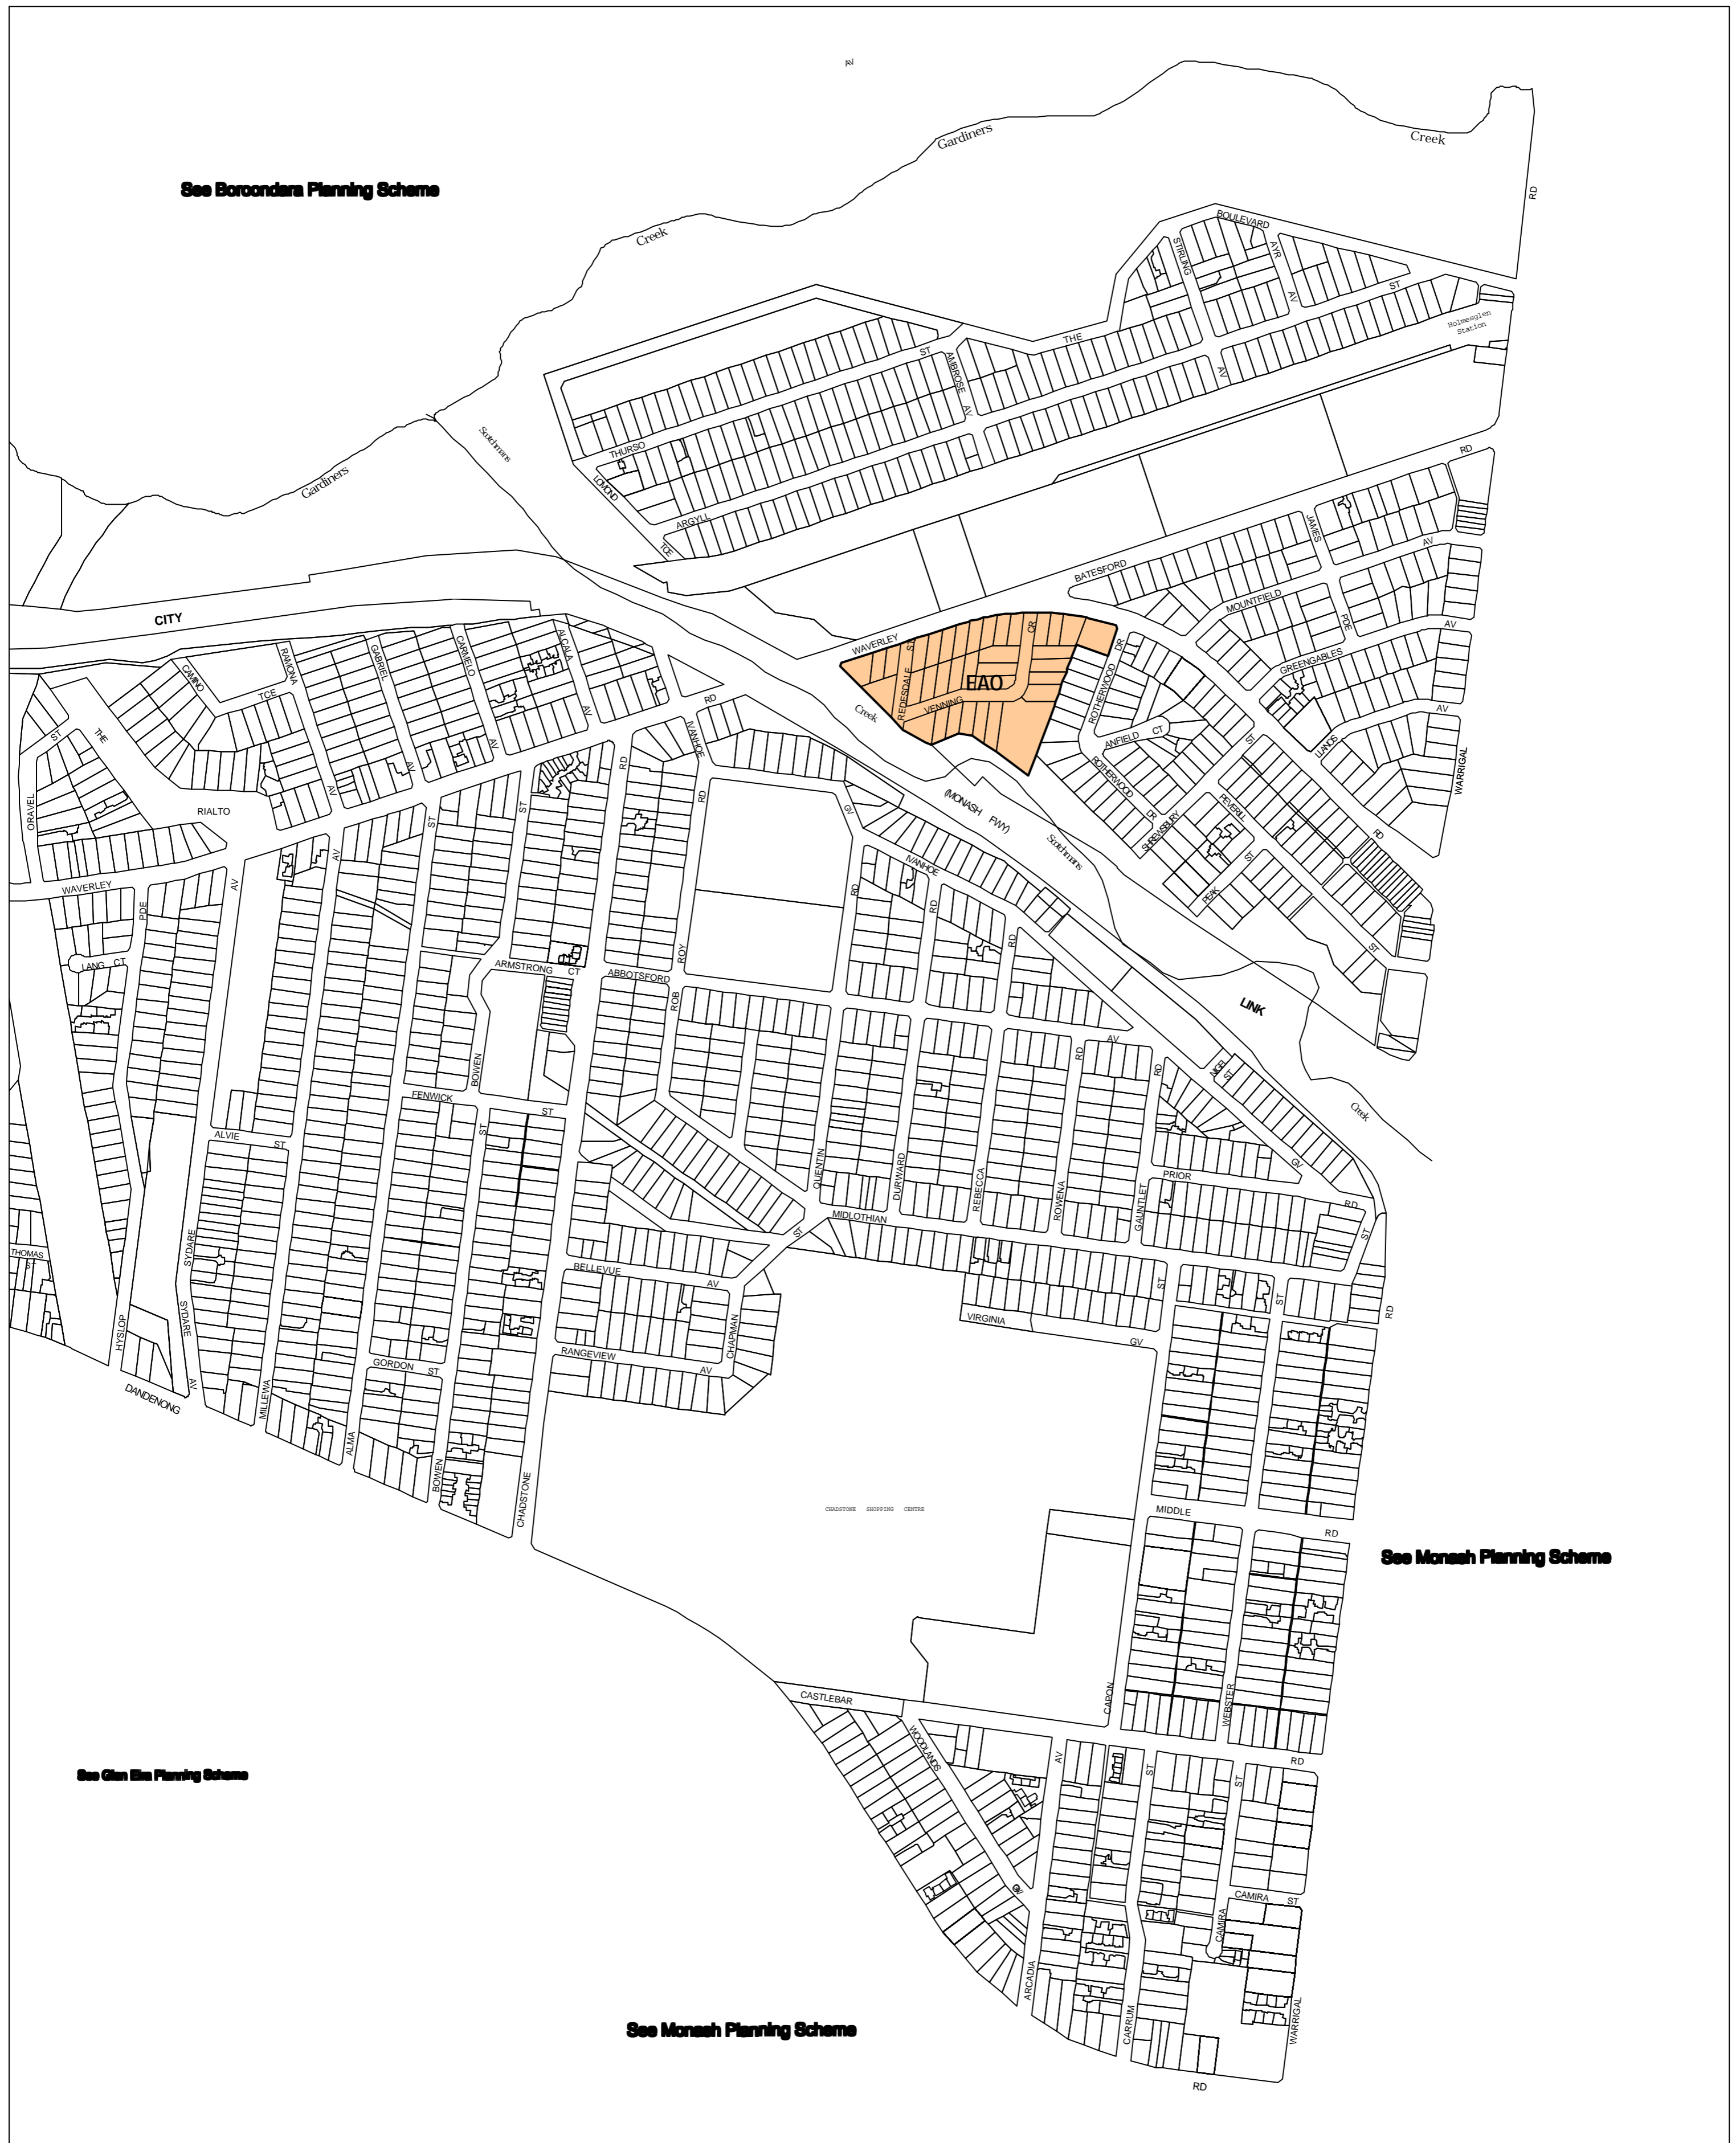

STONNINGTON PLANNING SCHEME - LOCAL PROVISION

See Borondara Planning Scheme

See Monash Planning Scheme

See Glen Elm Planning Scheme

See Monash Planning Scheme

Overlays

Environmental Audit Overlay

100 200 300 400 500 m

AUSTRALIAN MAP GRID ZONE 55

INDEX TO ADJOINING METRIC SERIES MAP

1	2	3
4	5	6
7	8	9
		10

Printed: 25/6/2007