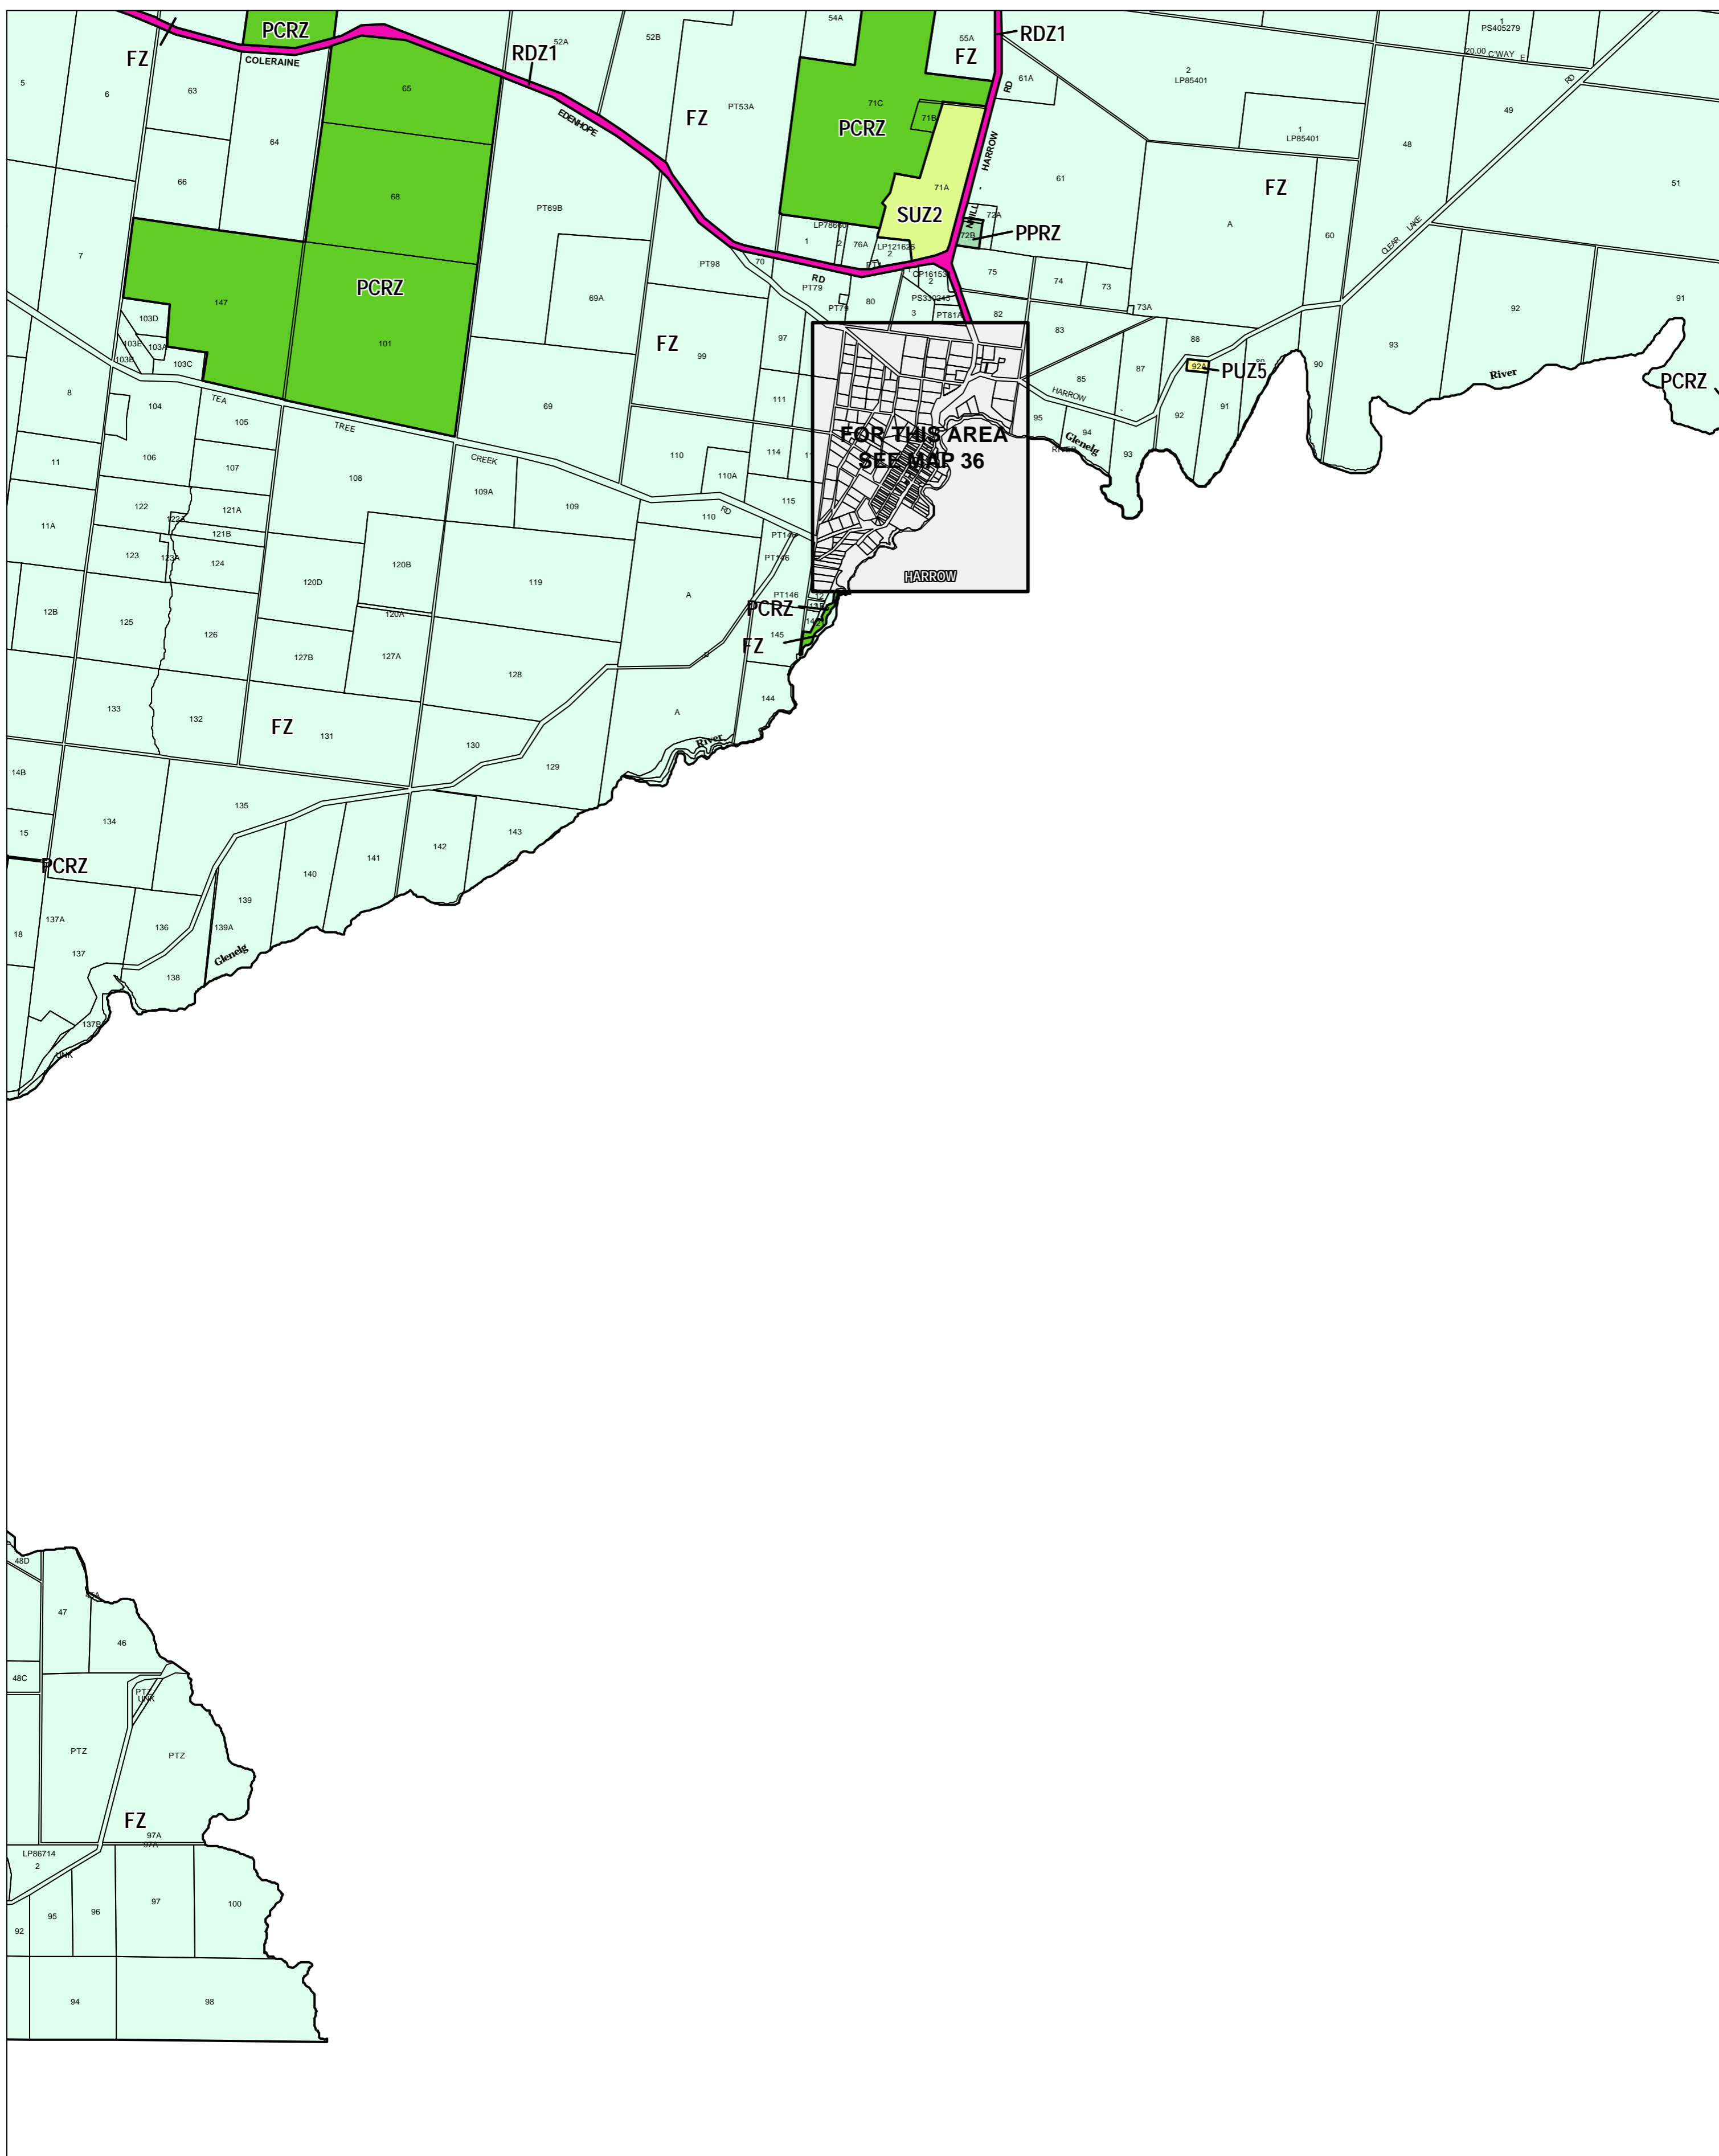

WEST WIMMERA PLANNING SCHEME - LOCAL PROVISION

Public Land	
	Public Conservation And Resource Zone
	Public Park And Recreation Zone
	Public Use Zone - Cemetery/Crematorium
	Road Zone - Category 1
Rural	
	Farming Zone
Special Purpose	
	Special Use Zone - Schedule 2

AUSTRALIAN MAP GRID ZONE 54

INDEX TO ADJOINING METRIC SERIES MAP

Printed: 23/12/2008

AMENDMENT C17