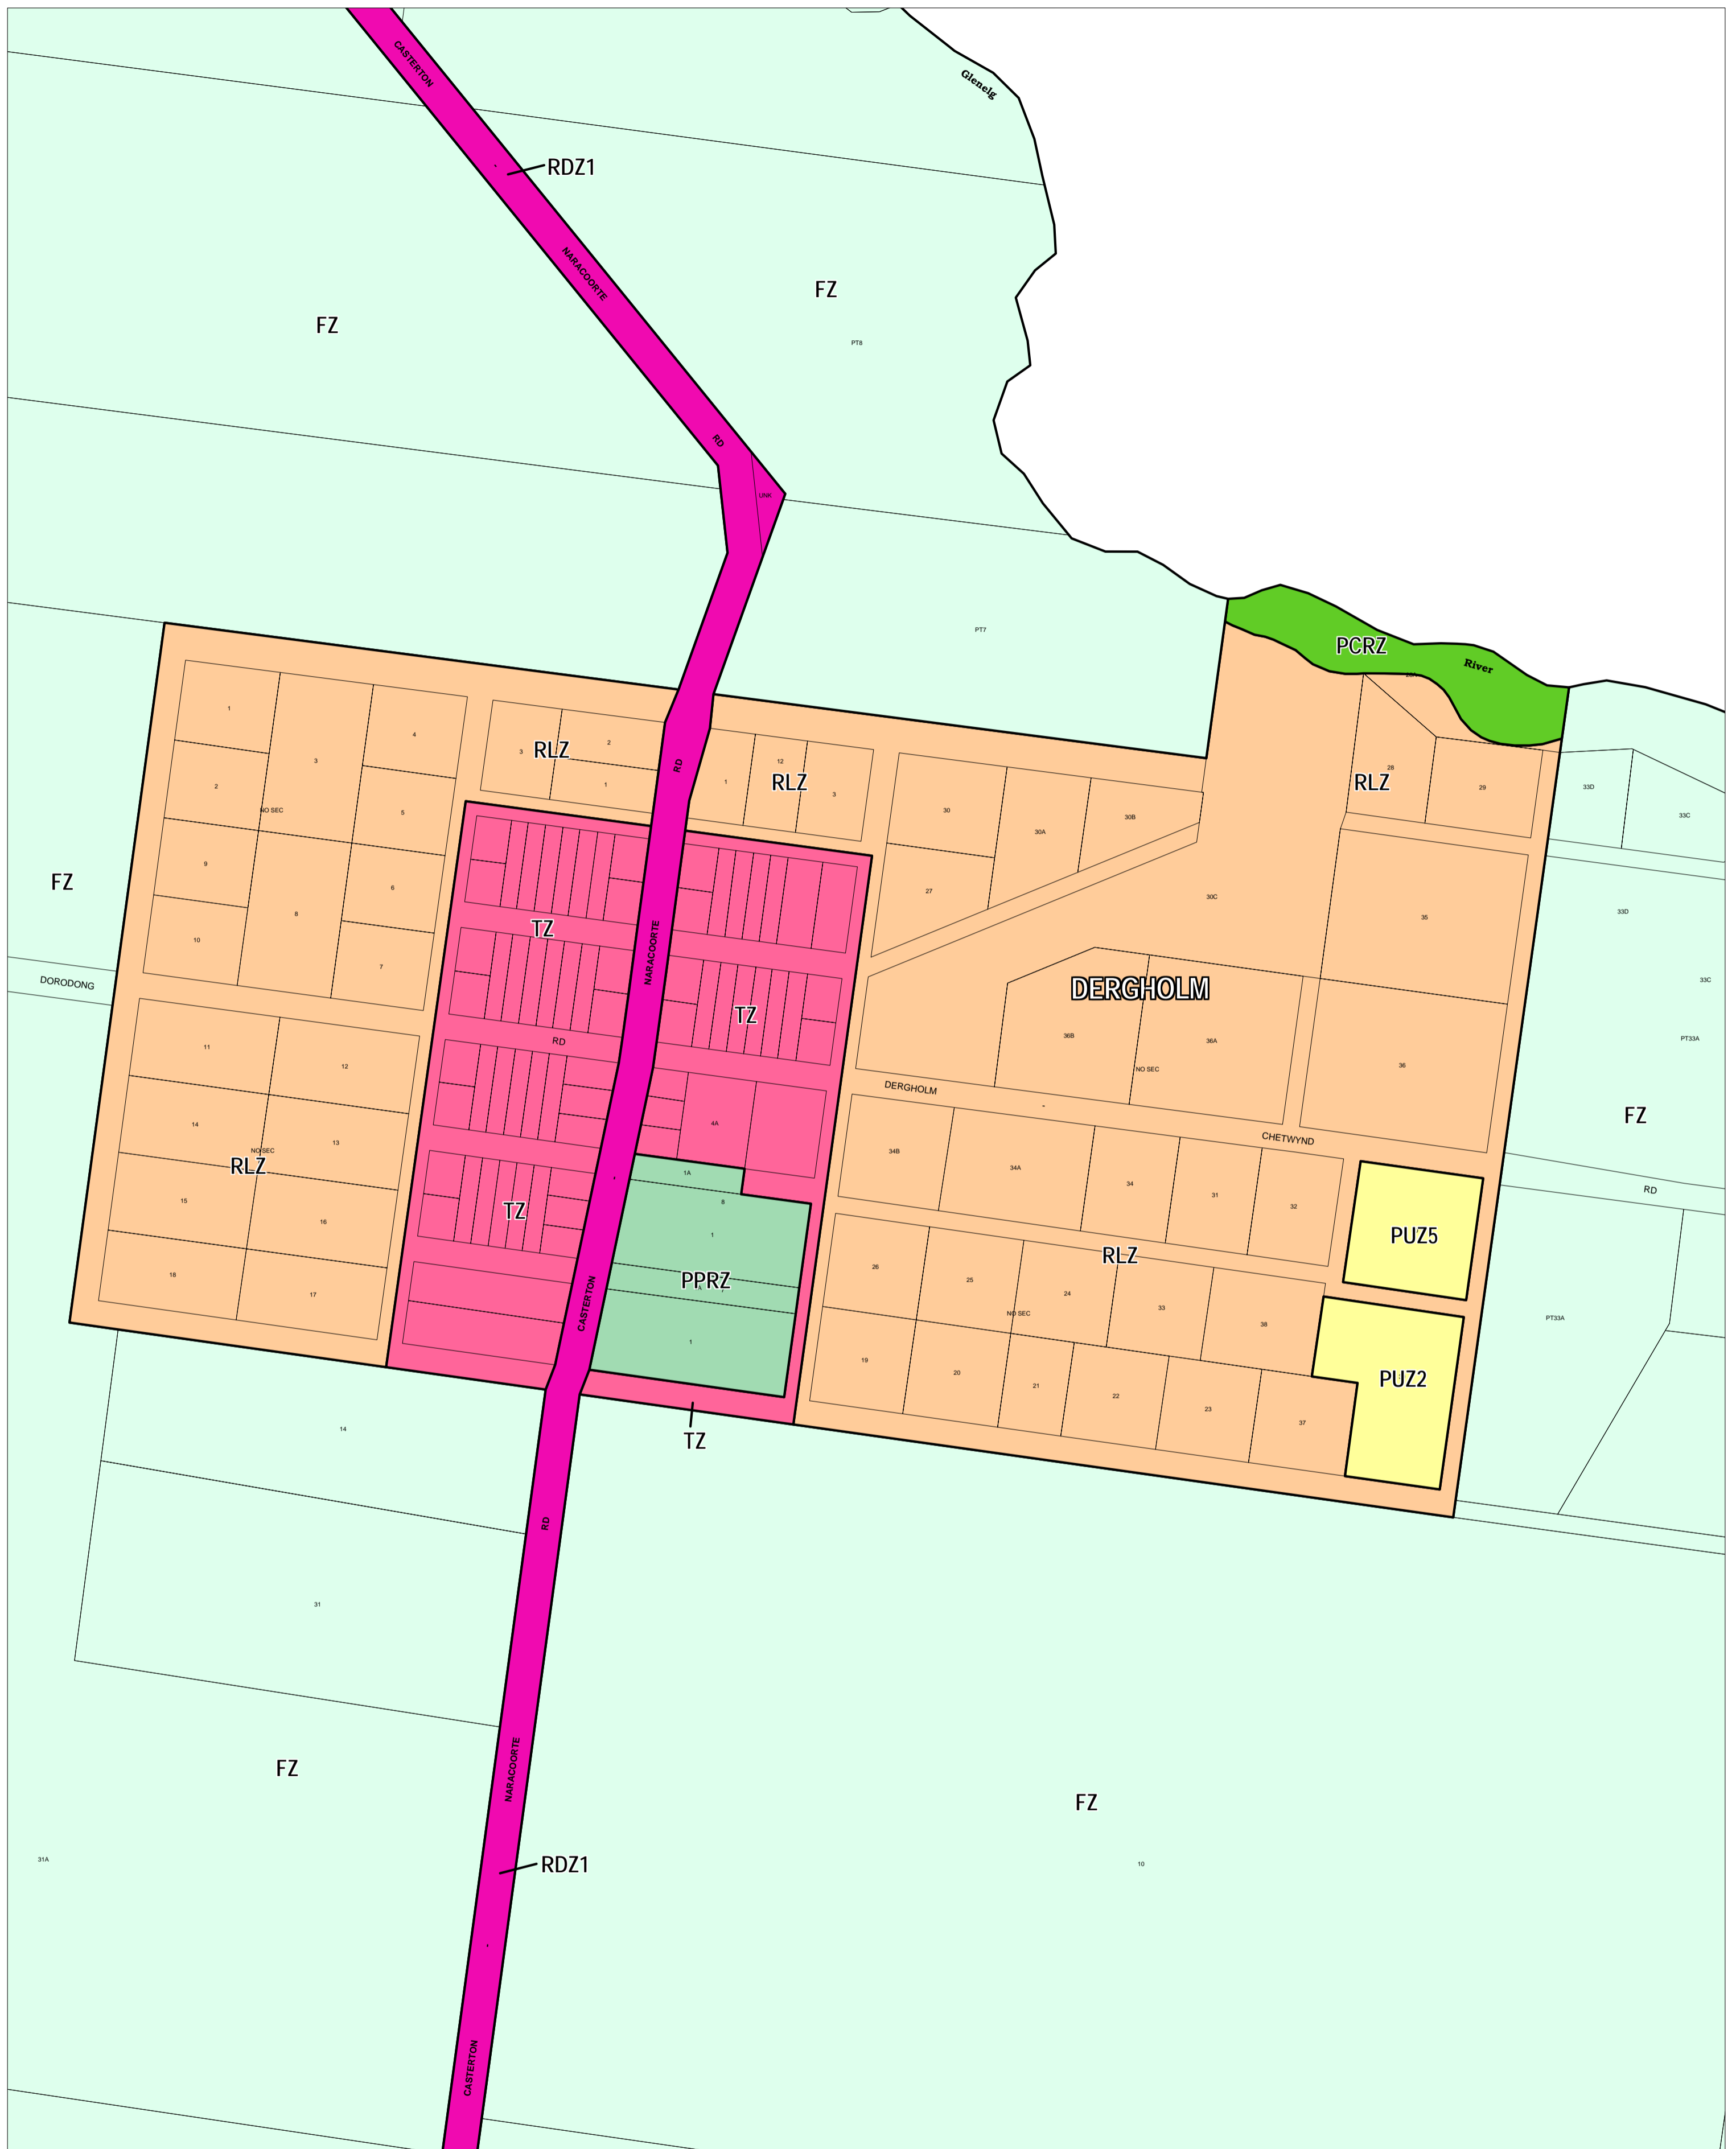

WEST WIMMERA PLANNING SCHEME - LOCAL PROVISION

Public Land	Rural Living Zone
PCRZ Public Conservation And Resource Zone	RLZ Rural Living Zone
PPRZ Public Park And Recreation Zone	
PUZ5 Public Use Zone - Cemetery/crematorium	
PUZ2 Public Use Zone - Education	
RDZ1 Road Zone - Category 1	
Residential	
TZ Township Zone	
Rural	
FZ Farming Zone	

AUSTRALIAN MAP GRID ZONE 54

INDEX TO ADJOINING METRIC SERIES MAP

1	2		
3	4	5	6
9	10	11	12
13	14	15	16
21	22	23	24
29	30	31	32
33	34	35	36
38	39	40	41

Printed: 14/3/2008

AMENDMENT C14