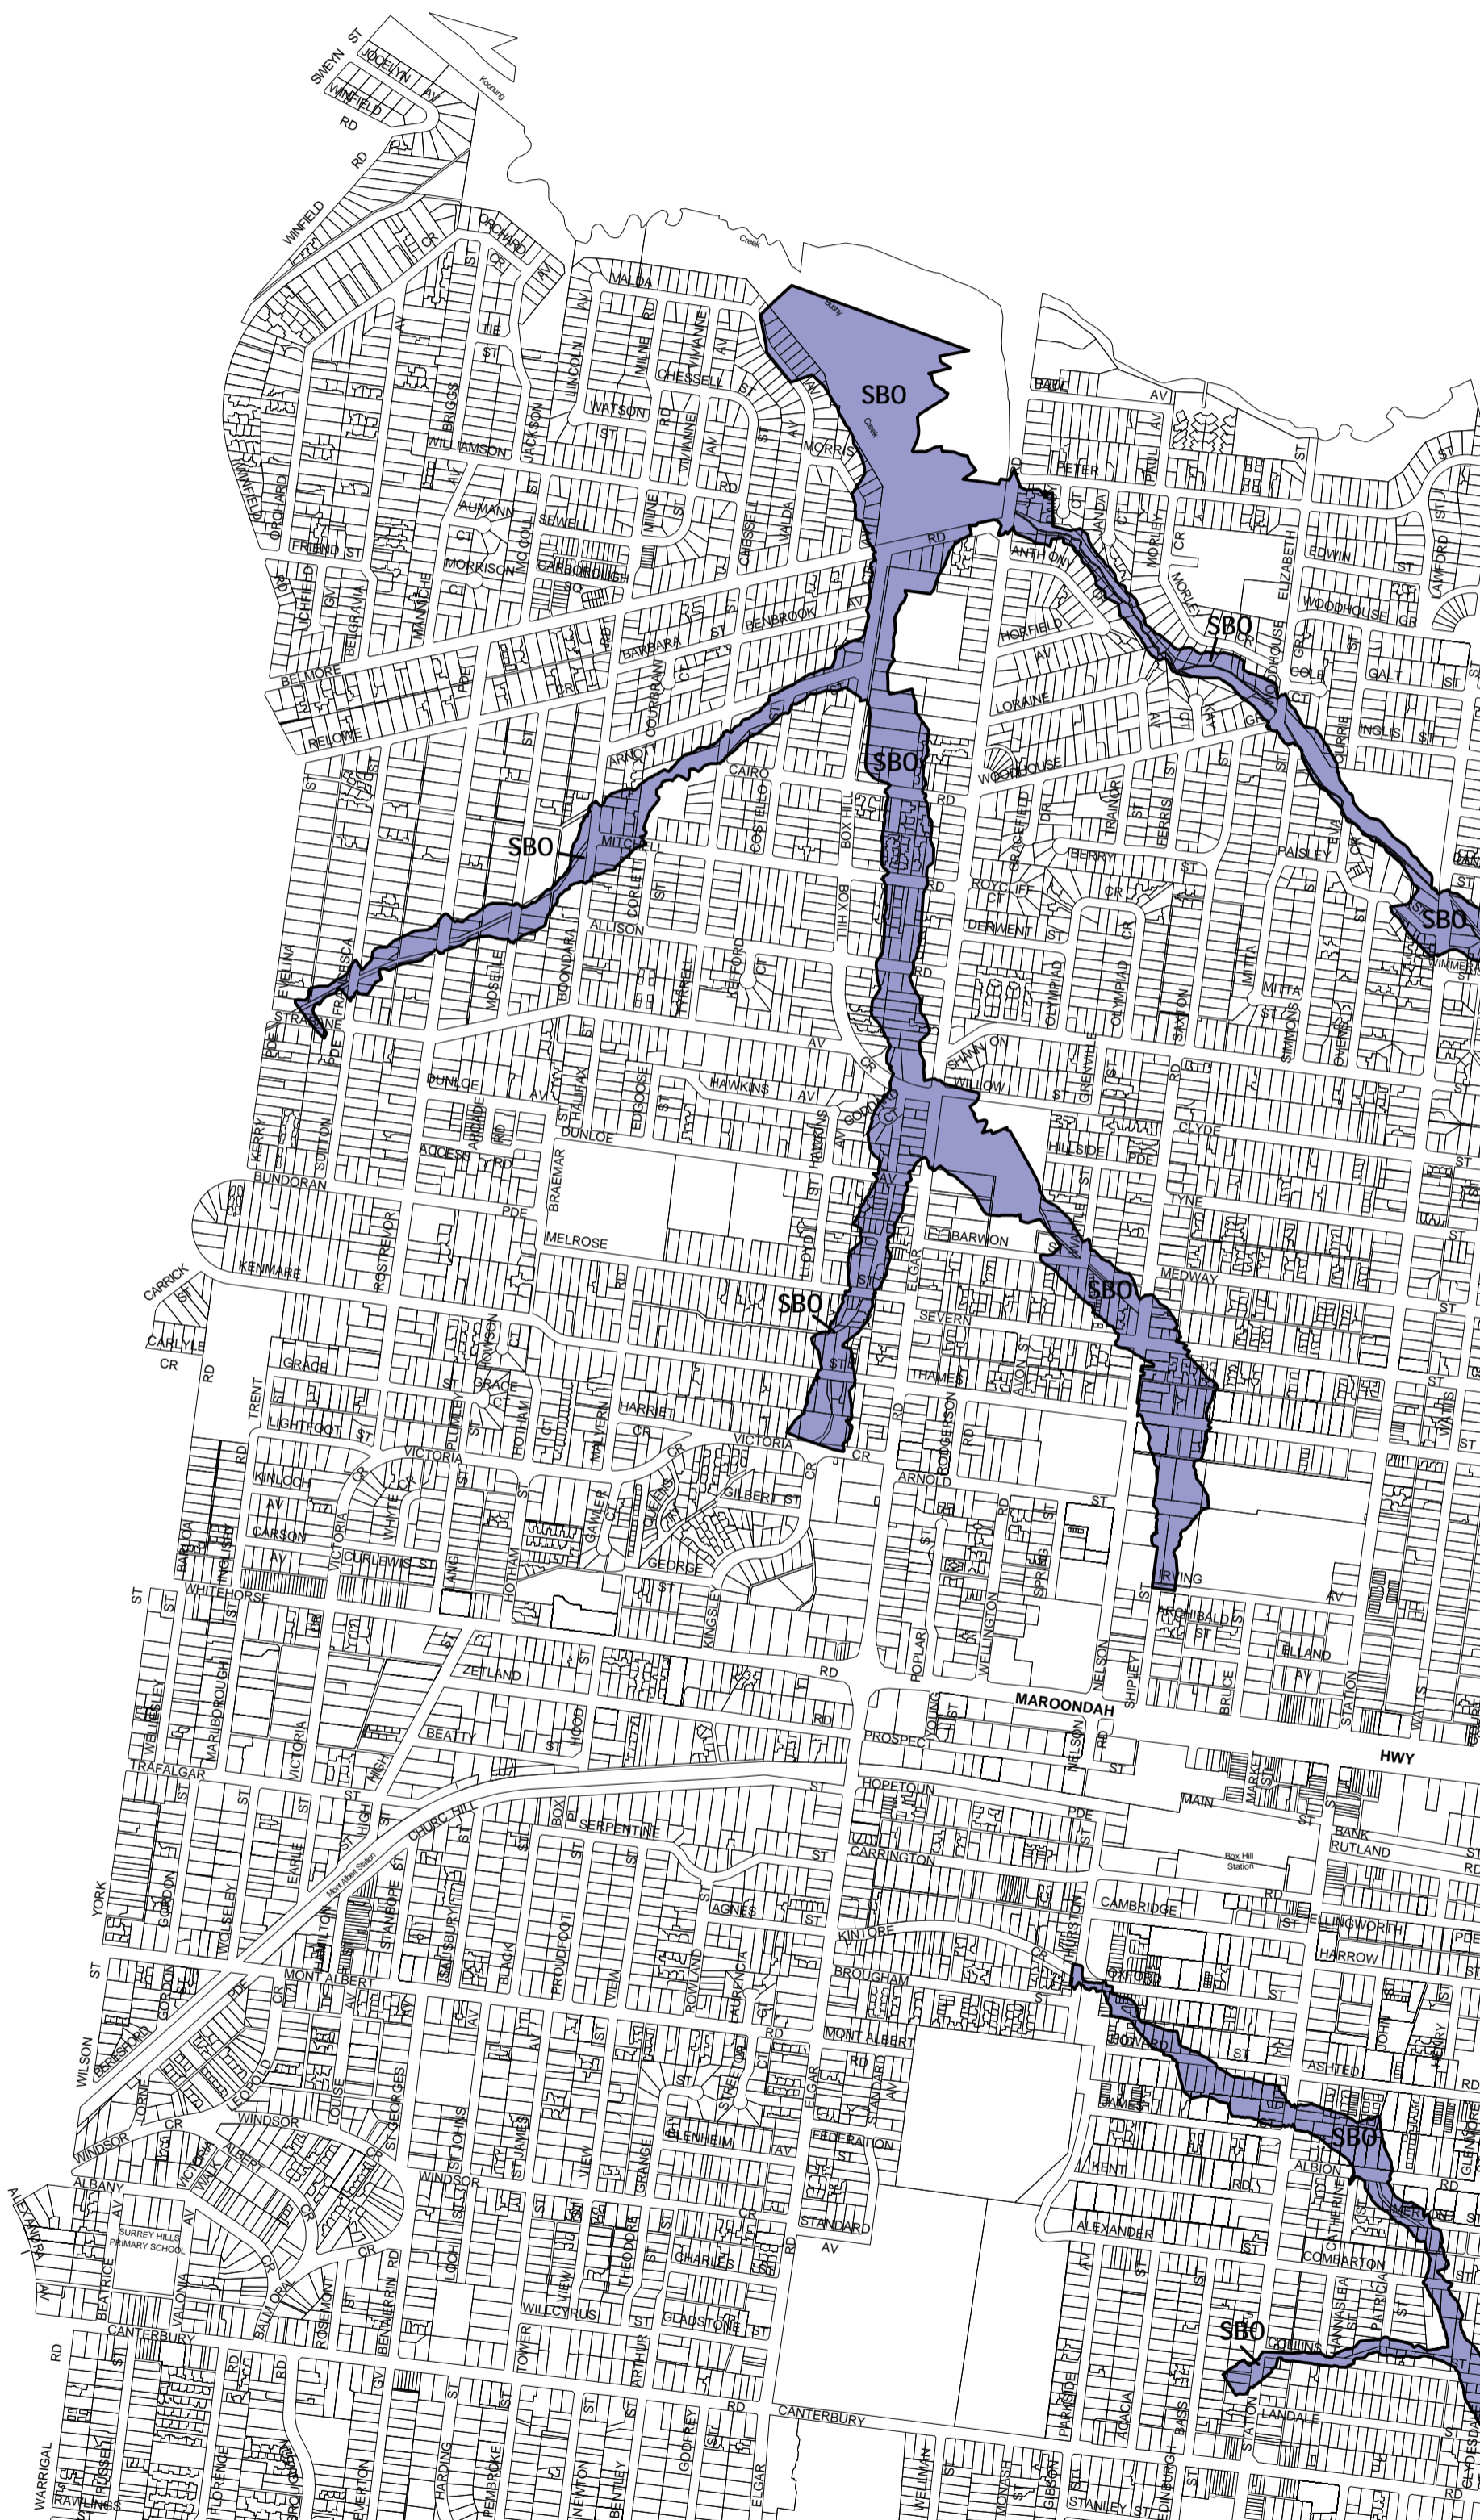

WHITEHORSE PLANNING SCHEME - LOCAL PROVISION

See MANNINGHAM PLANNING SCHEME

See BOROONDARA PLANNING SCHEME

Overlays
SBO Special Building Overlay

Printed: 5/6/2007

AMENDMENT C4 PT.1

SPECIAL BUILDING OVERLAY

MAP No 1SBO