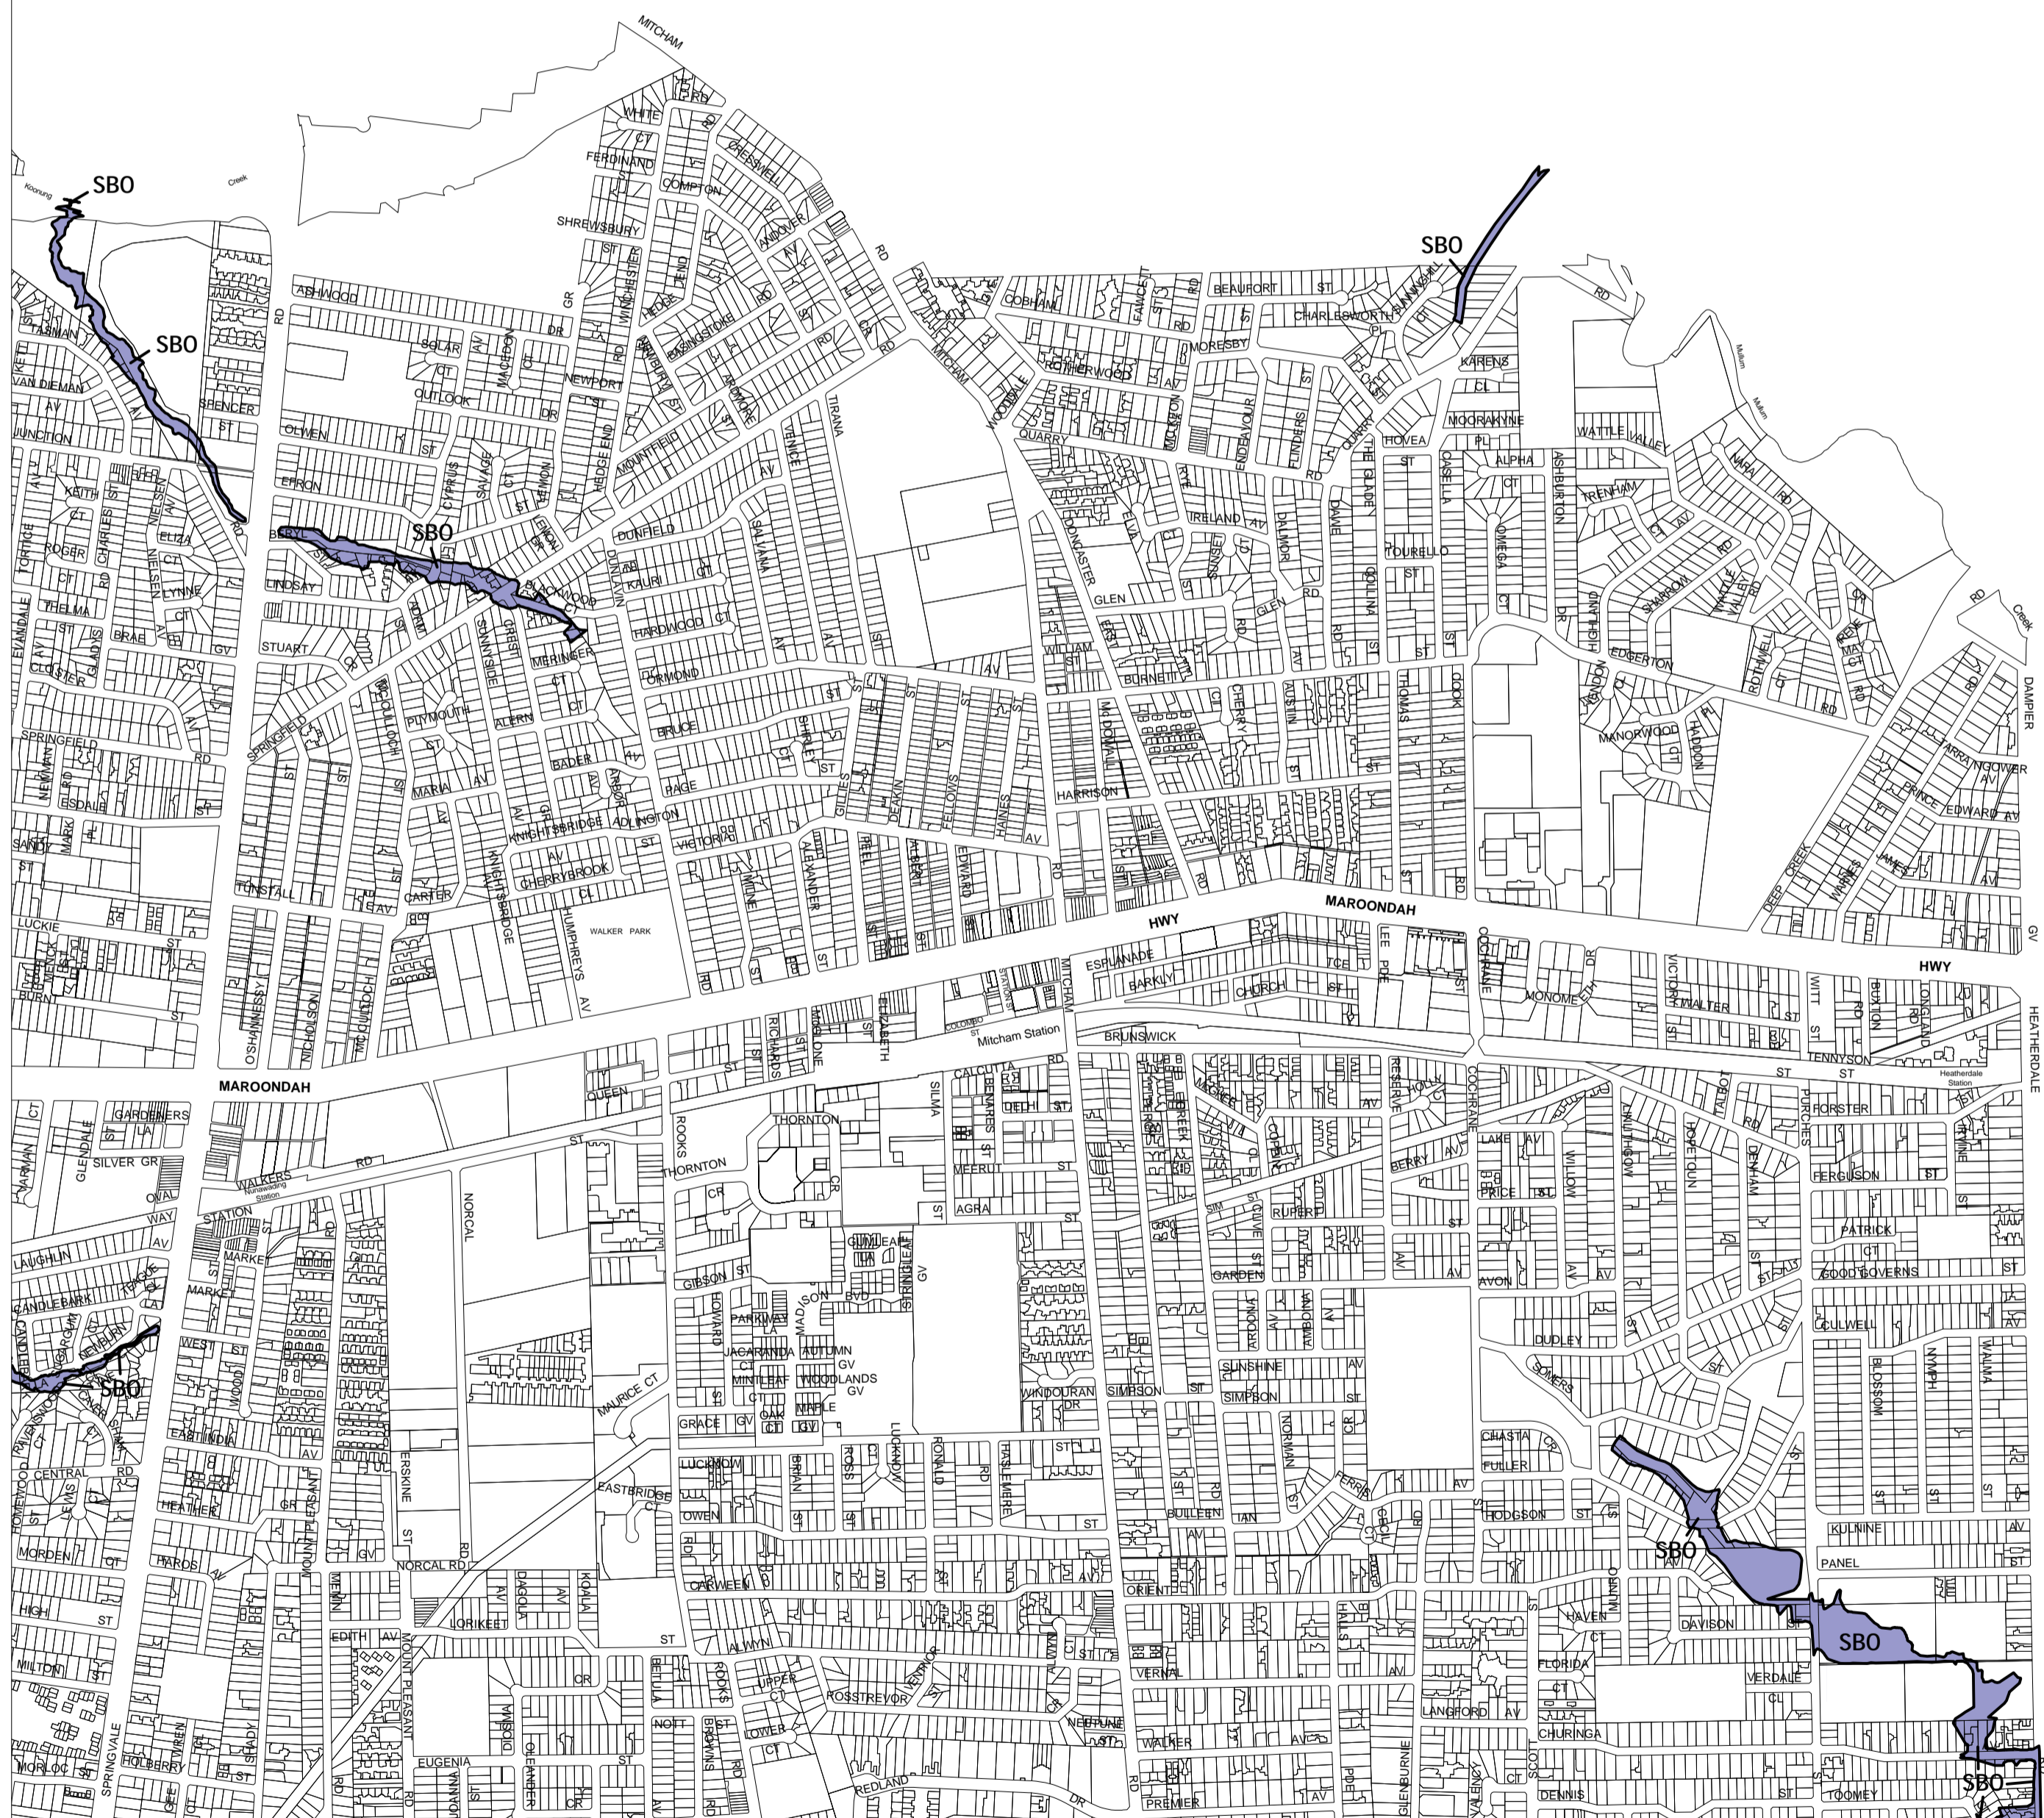

WHITEHORSE PLANNING SCHEME - LOCAL PROVISION

See MANNINGHAM PLANNING SCHEME

Overlays

SBO Special Building Overlay

AUSTRALIAN MAP GRID ZONE 55

INDEX TO ADJOINING METRIC SERIES MAP

Printed: 5/6/2007

AMENDMENT C4 PT.1

SPECIAL BUILDING OVERLAY

MAP No 3SBO

See MAROONDAH PLANNING SCHEME