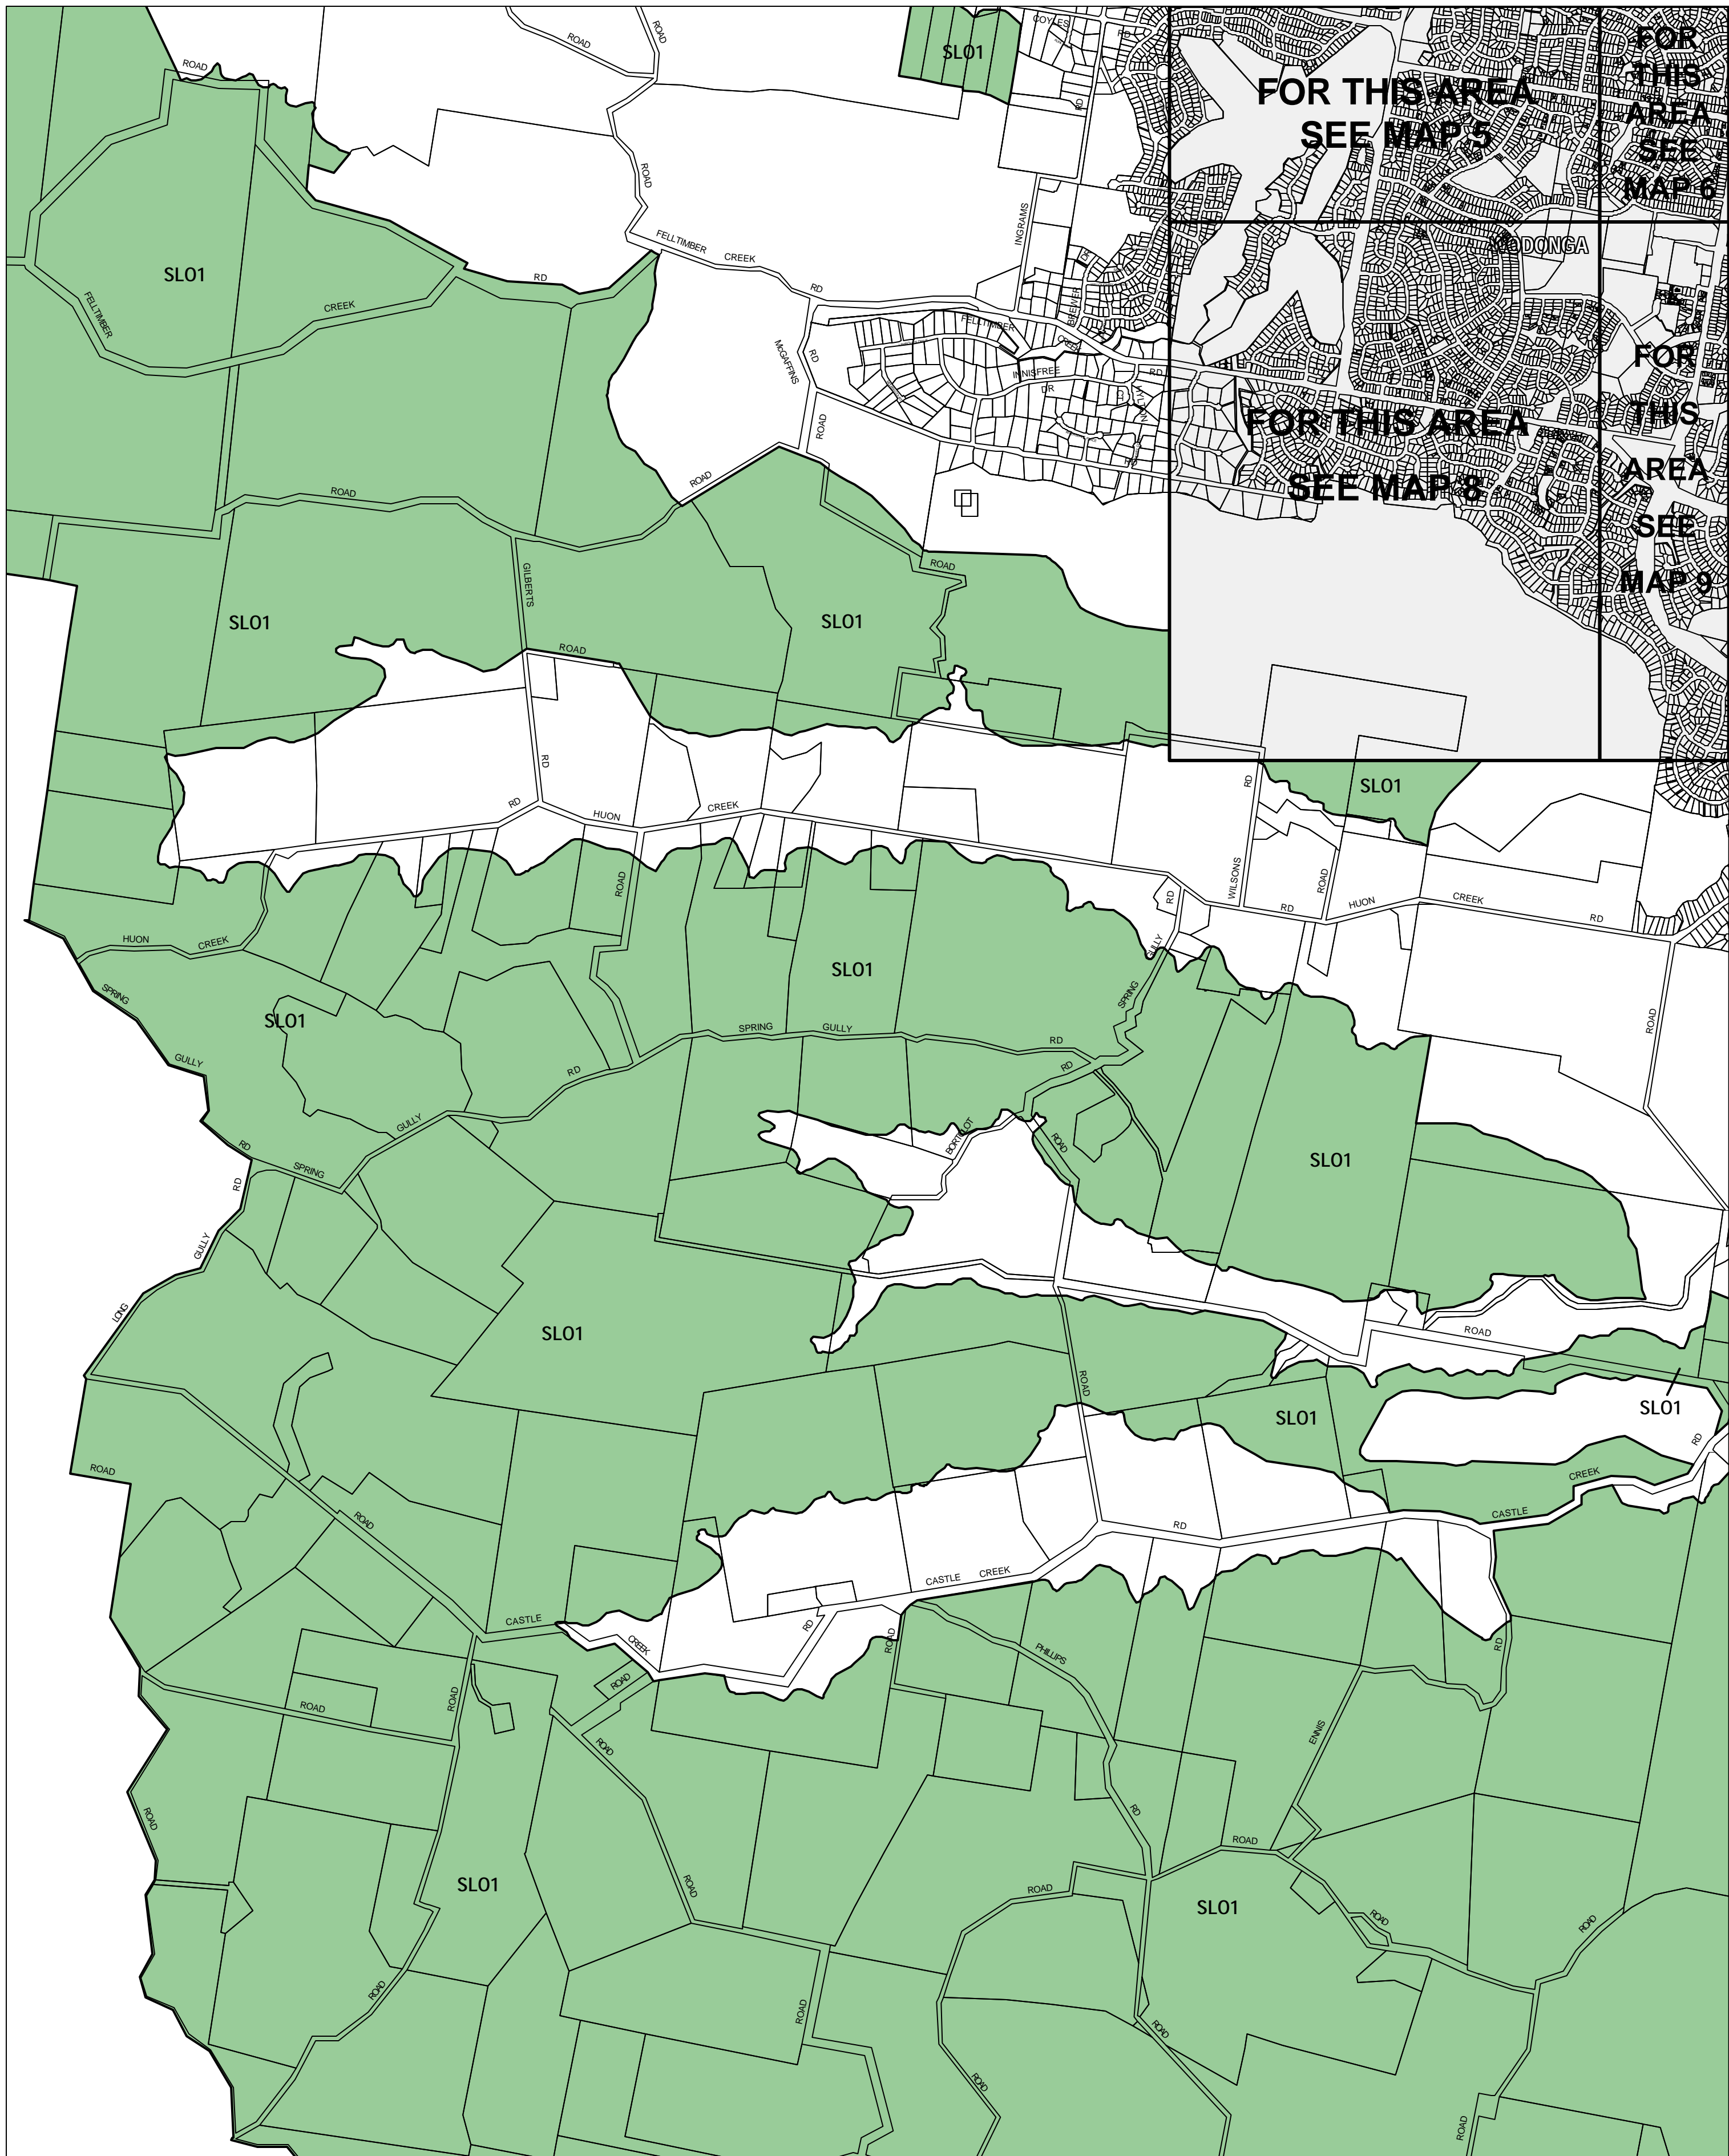

WODONGA PLANNING SCHEME - LOCAL PROVISION

Overlays

SLO1 Significant Landscape Overlay - Schedule 1

Printed: 27/8/2007