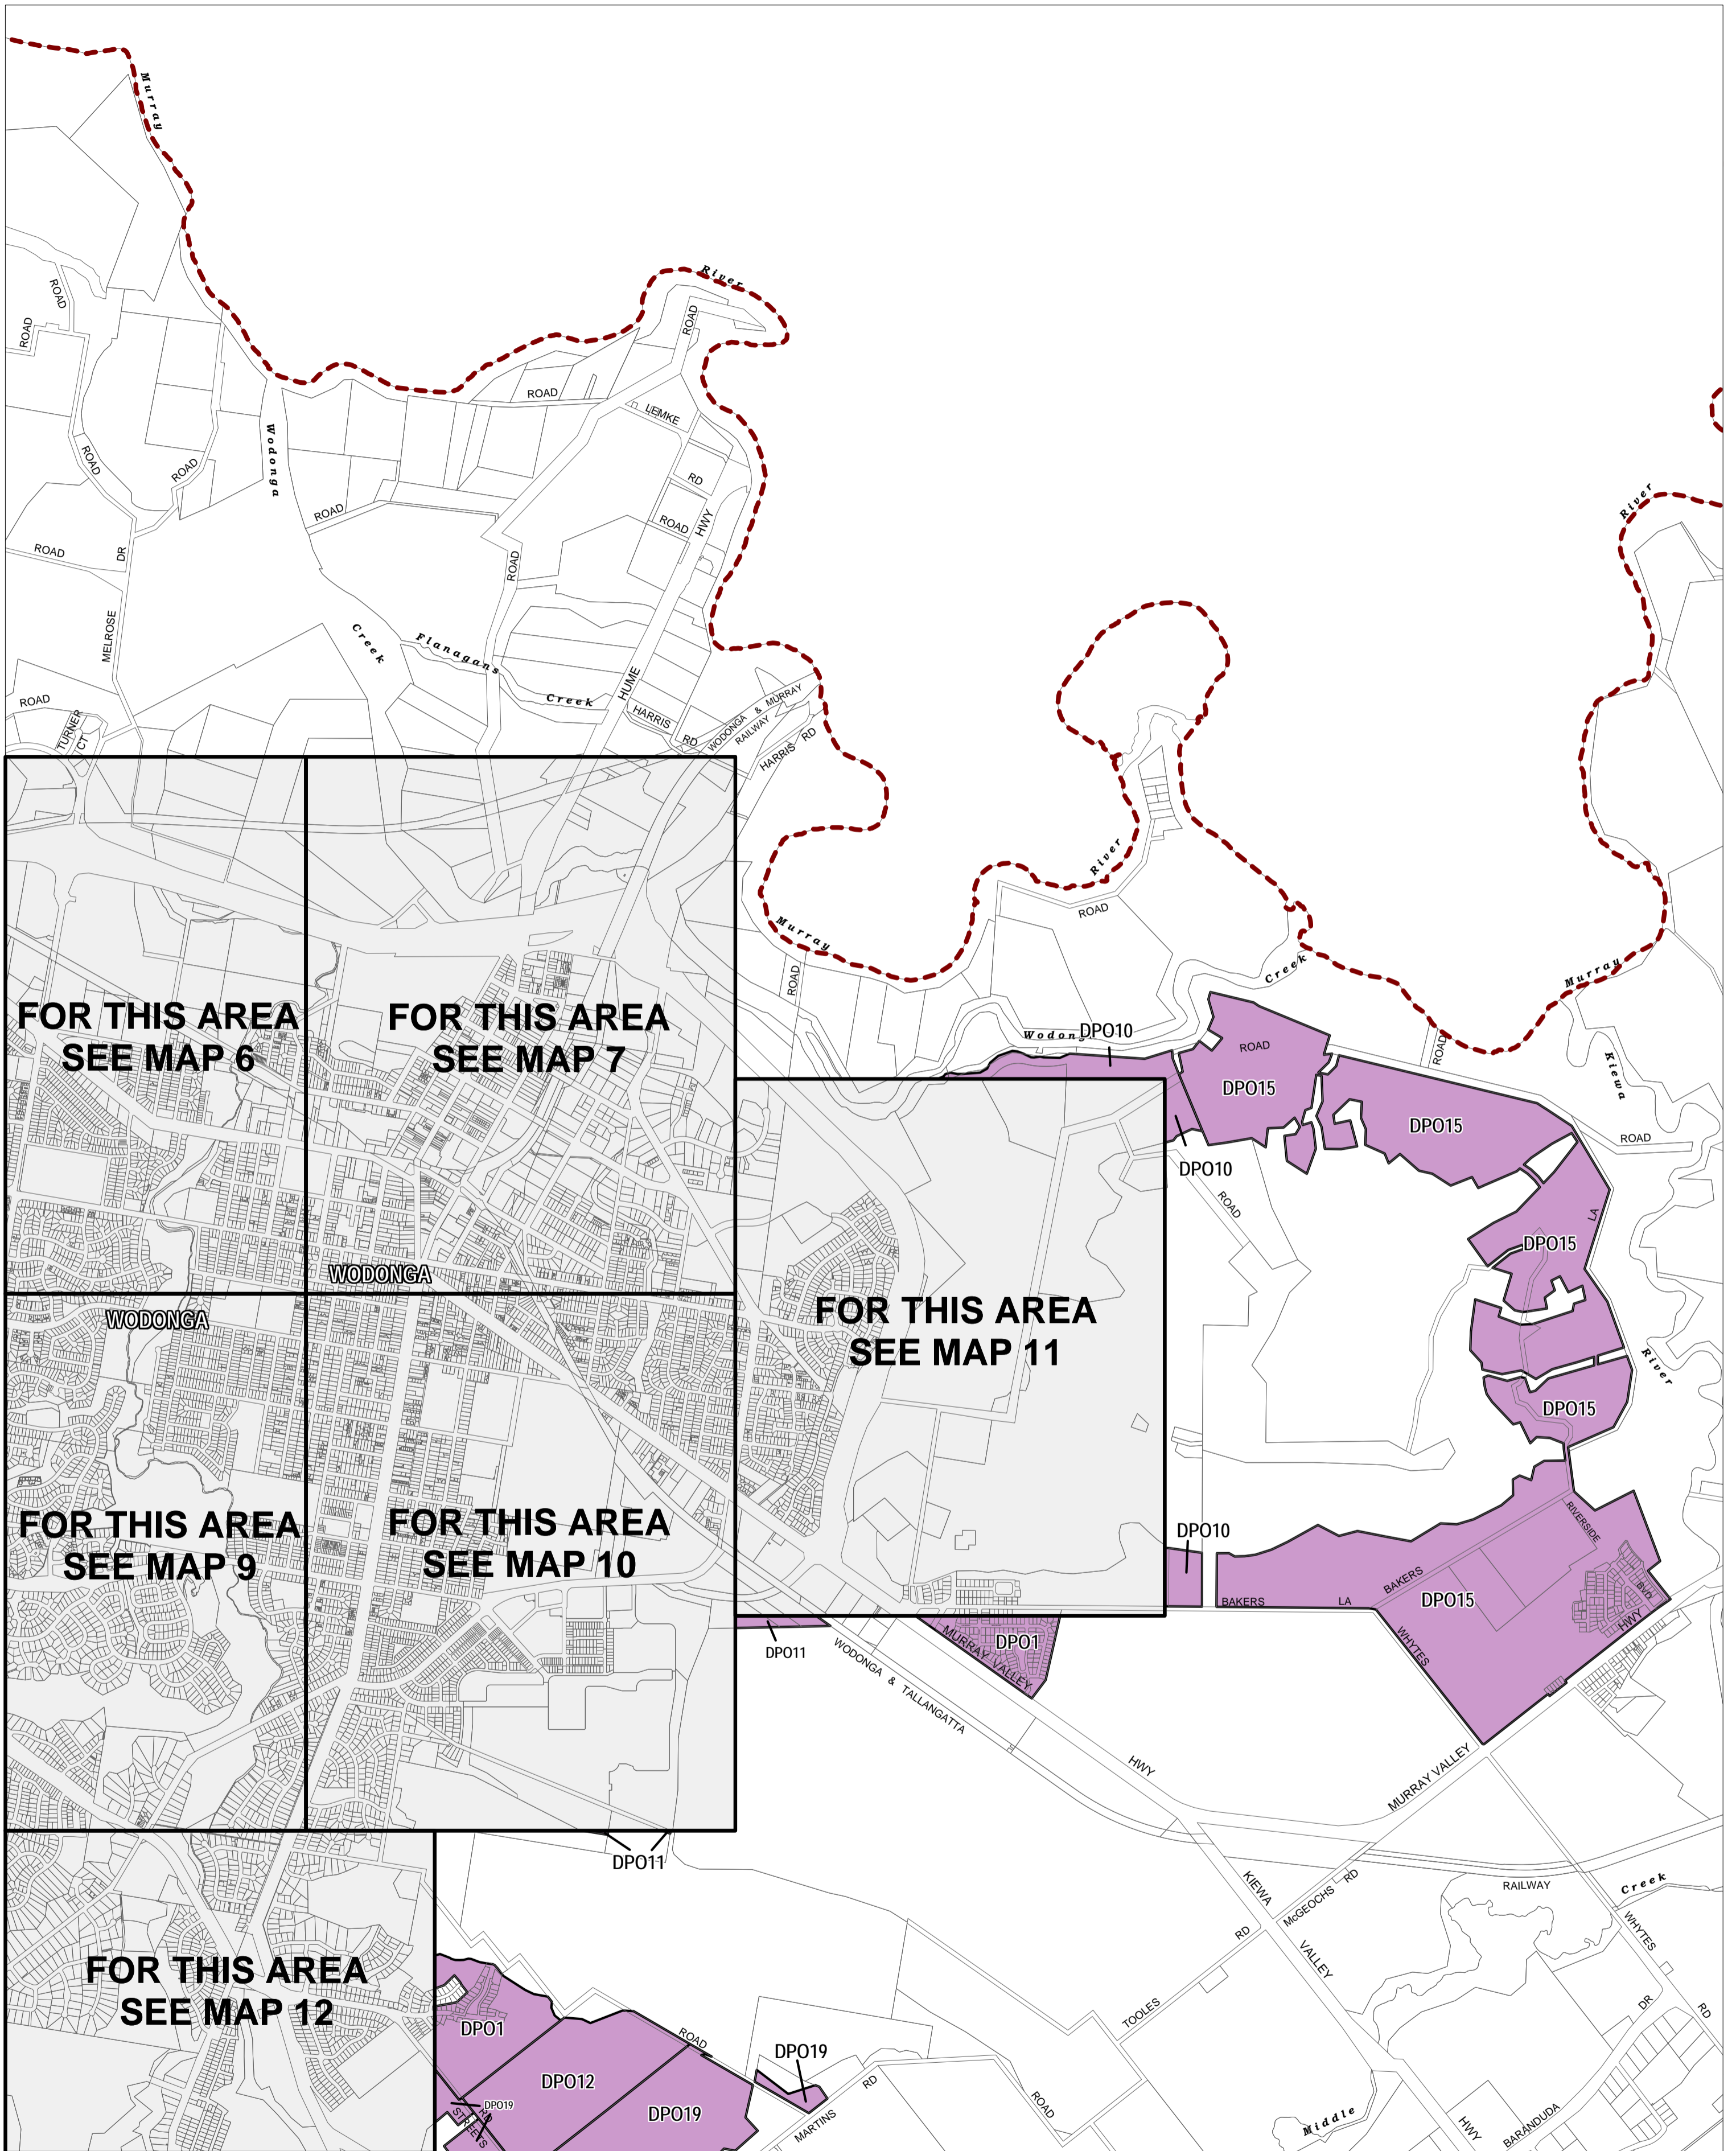

WODONGA PLANNING SCHEME - LOCAL PROVISION

This publication is copyright. No part may be reproduced by any process except in accordance with the provisions of the Copyright Act. © State of Victoria.

Overlays
DPO1 Development Plan Overlay - Schedule 1
DPO10 Development Plan Overlay - Schedule 10
DPO11 Development Plan Overlay - Schedule 11
DPO12 Development Plan Overlay - Schedule 12
DPO15 Development Plan Overlay - Schedule 15
DPO19 Development Plan Overlay - Schedule 19

AUSTRALIAN MAP GRID ZONE 55

Printed: 13/8/2015

AMENDMENT C118