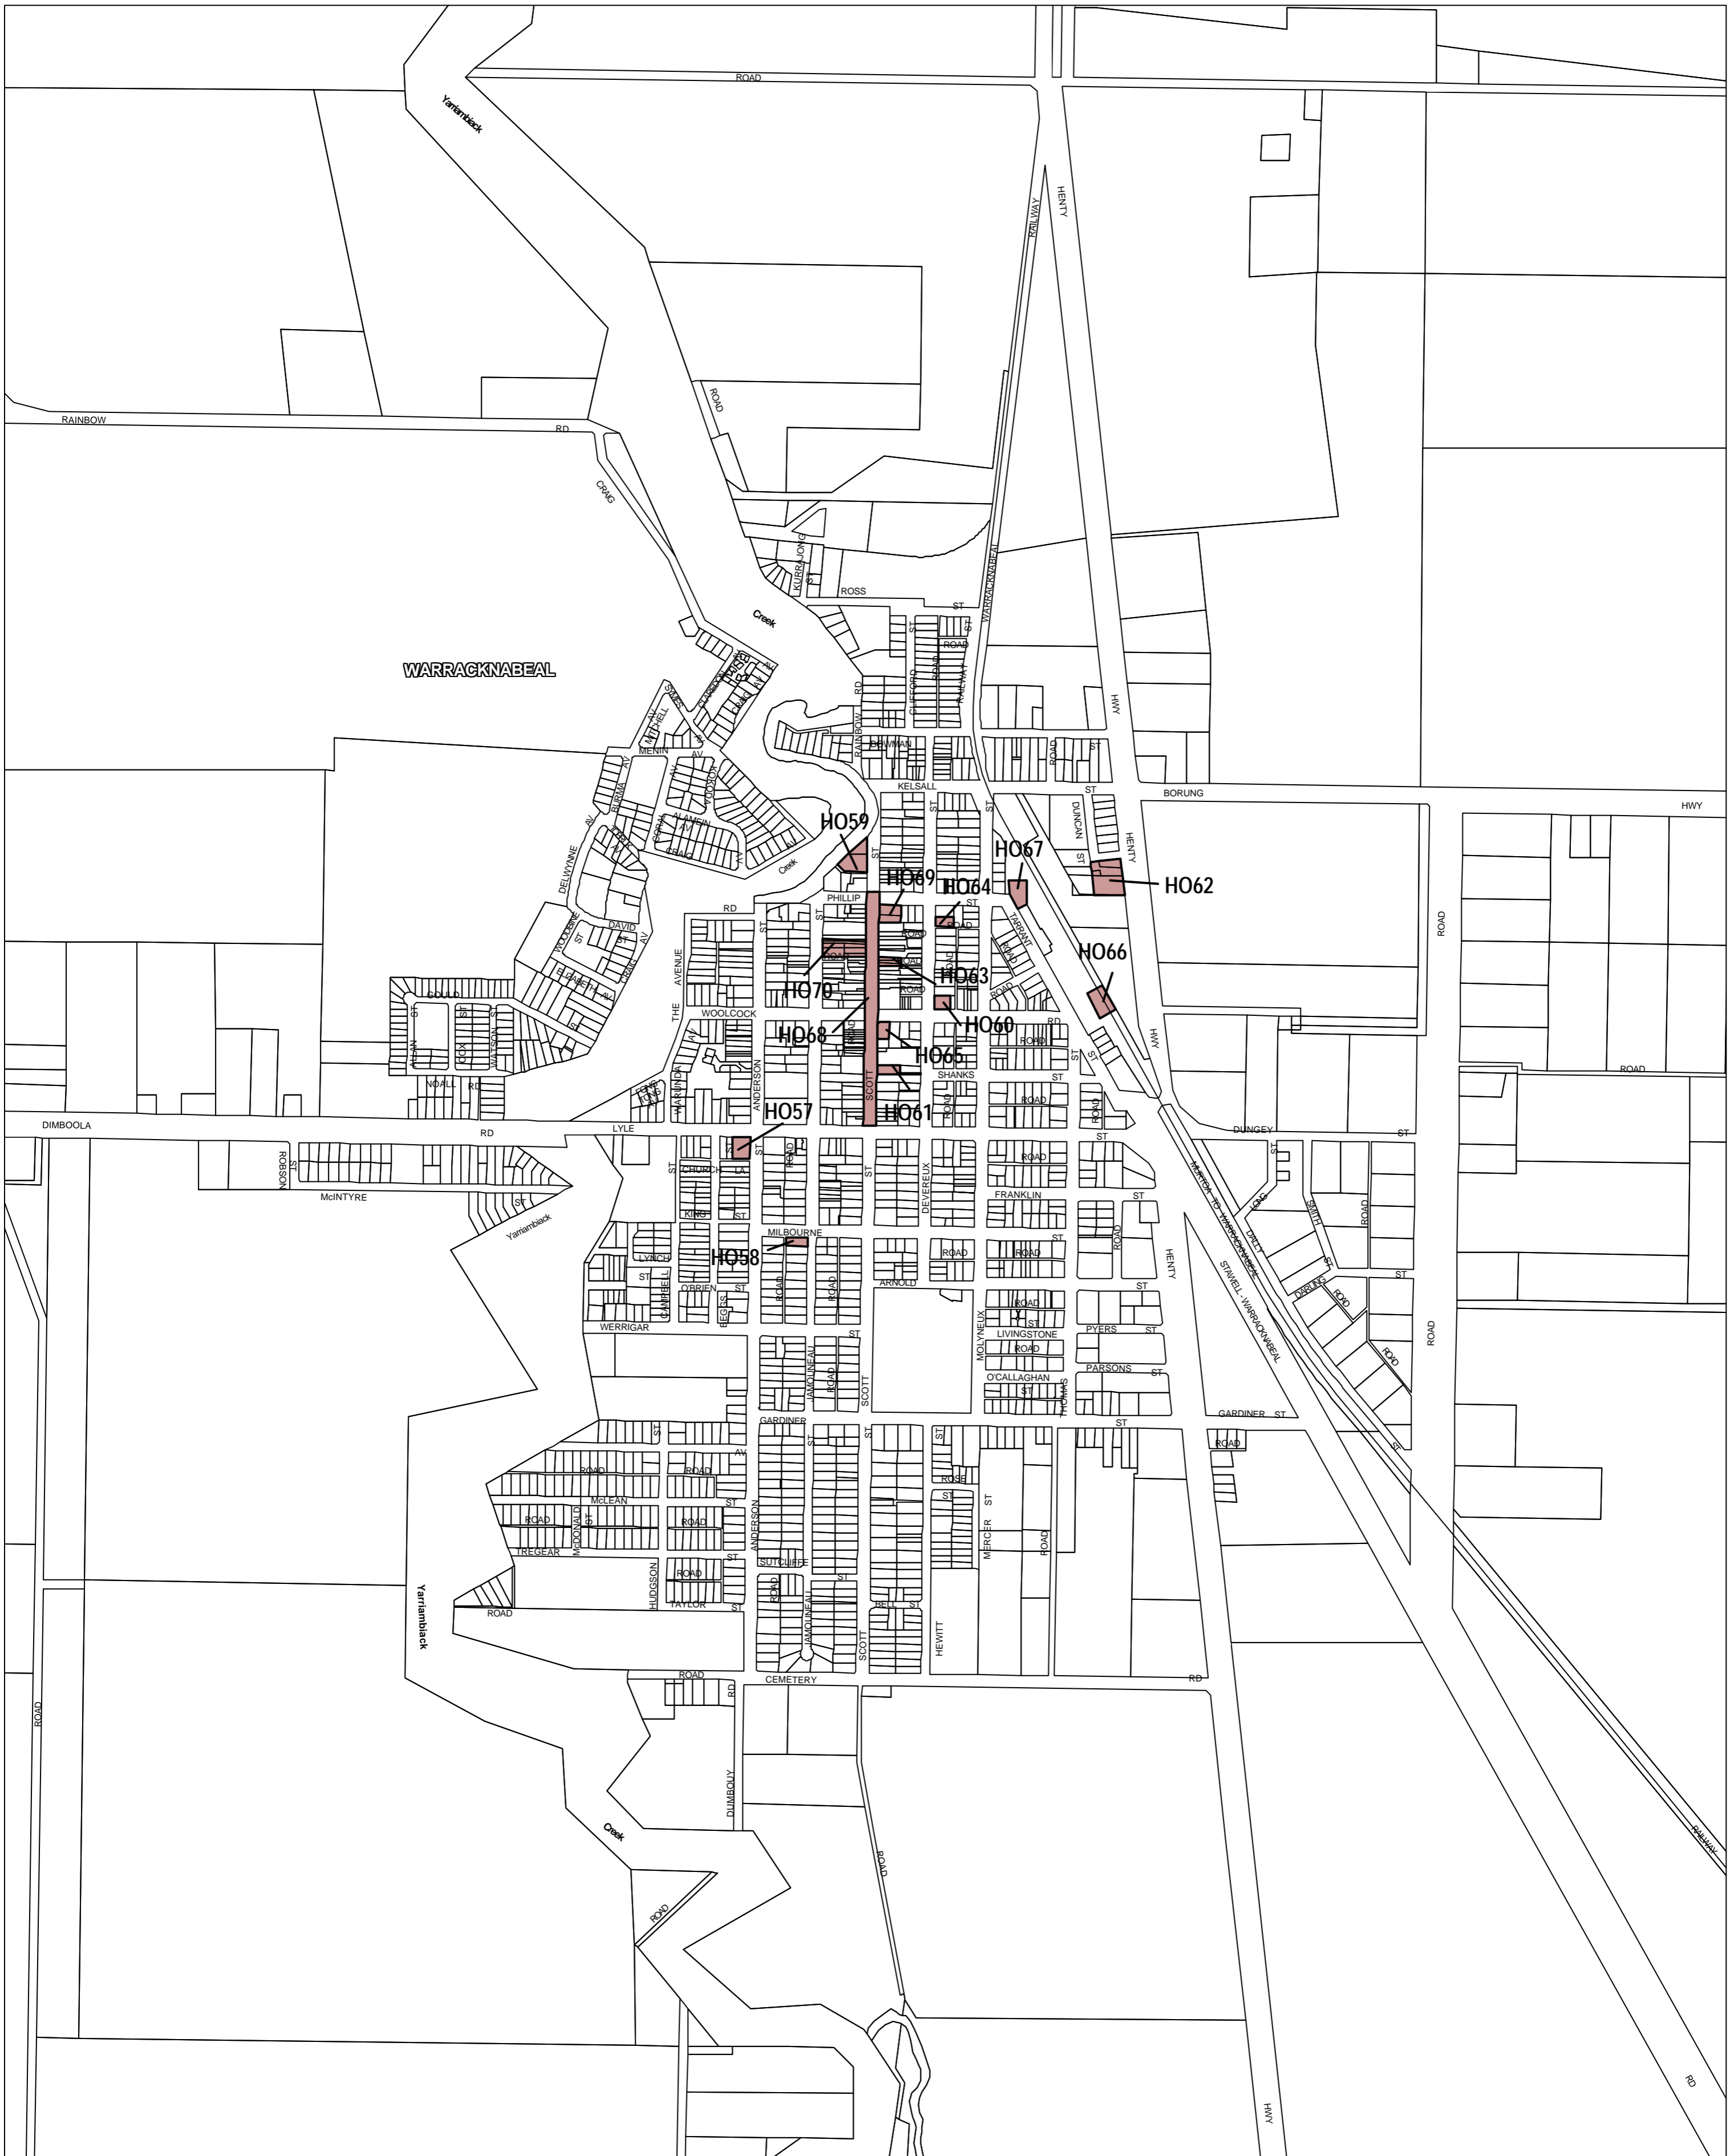

YARRIAMIACK PLANNING SCHEME - LOCAL PROVISION

Overlays

HO Heritage Overlay

AUSTRALIAN MAP GRID ZONE 54

Printed: 13/6/2007

INDEX TO ADJOINING METRIC SERIES MAP