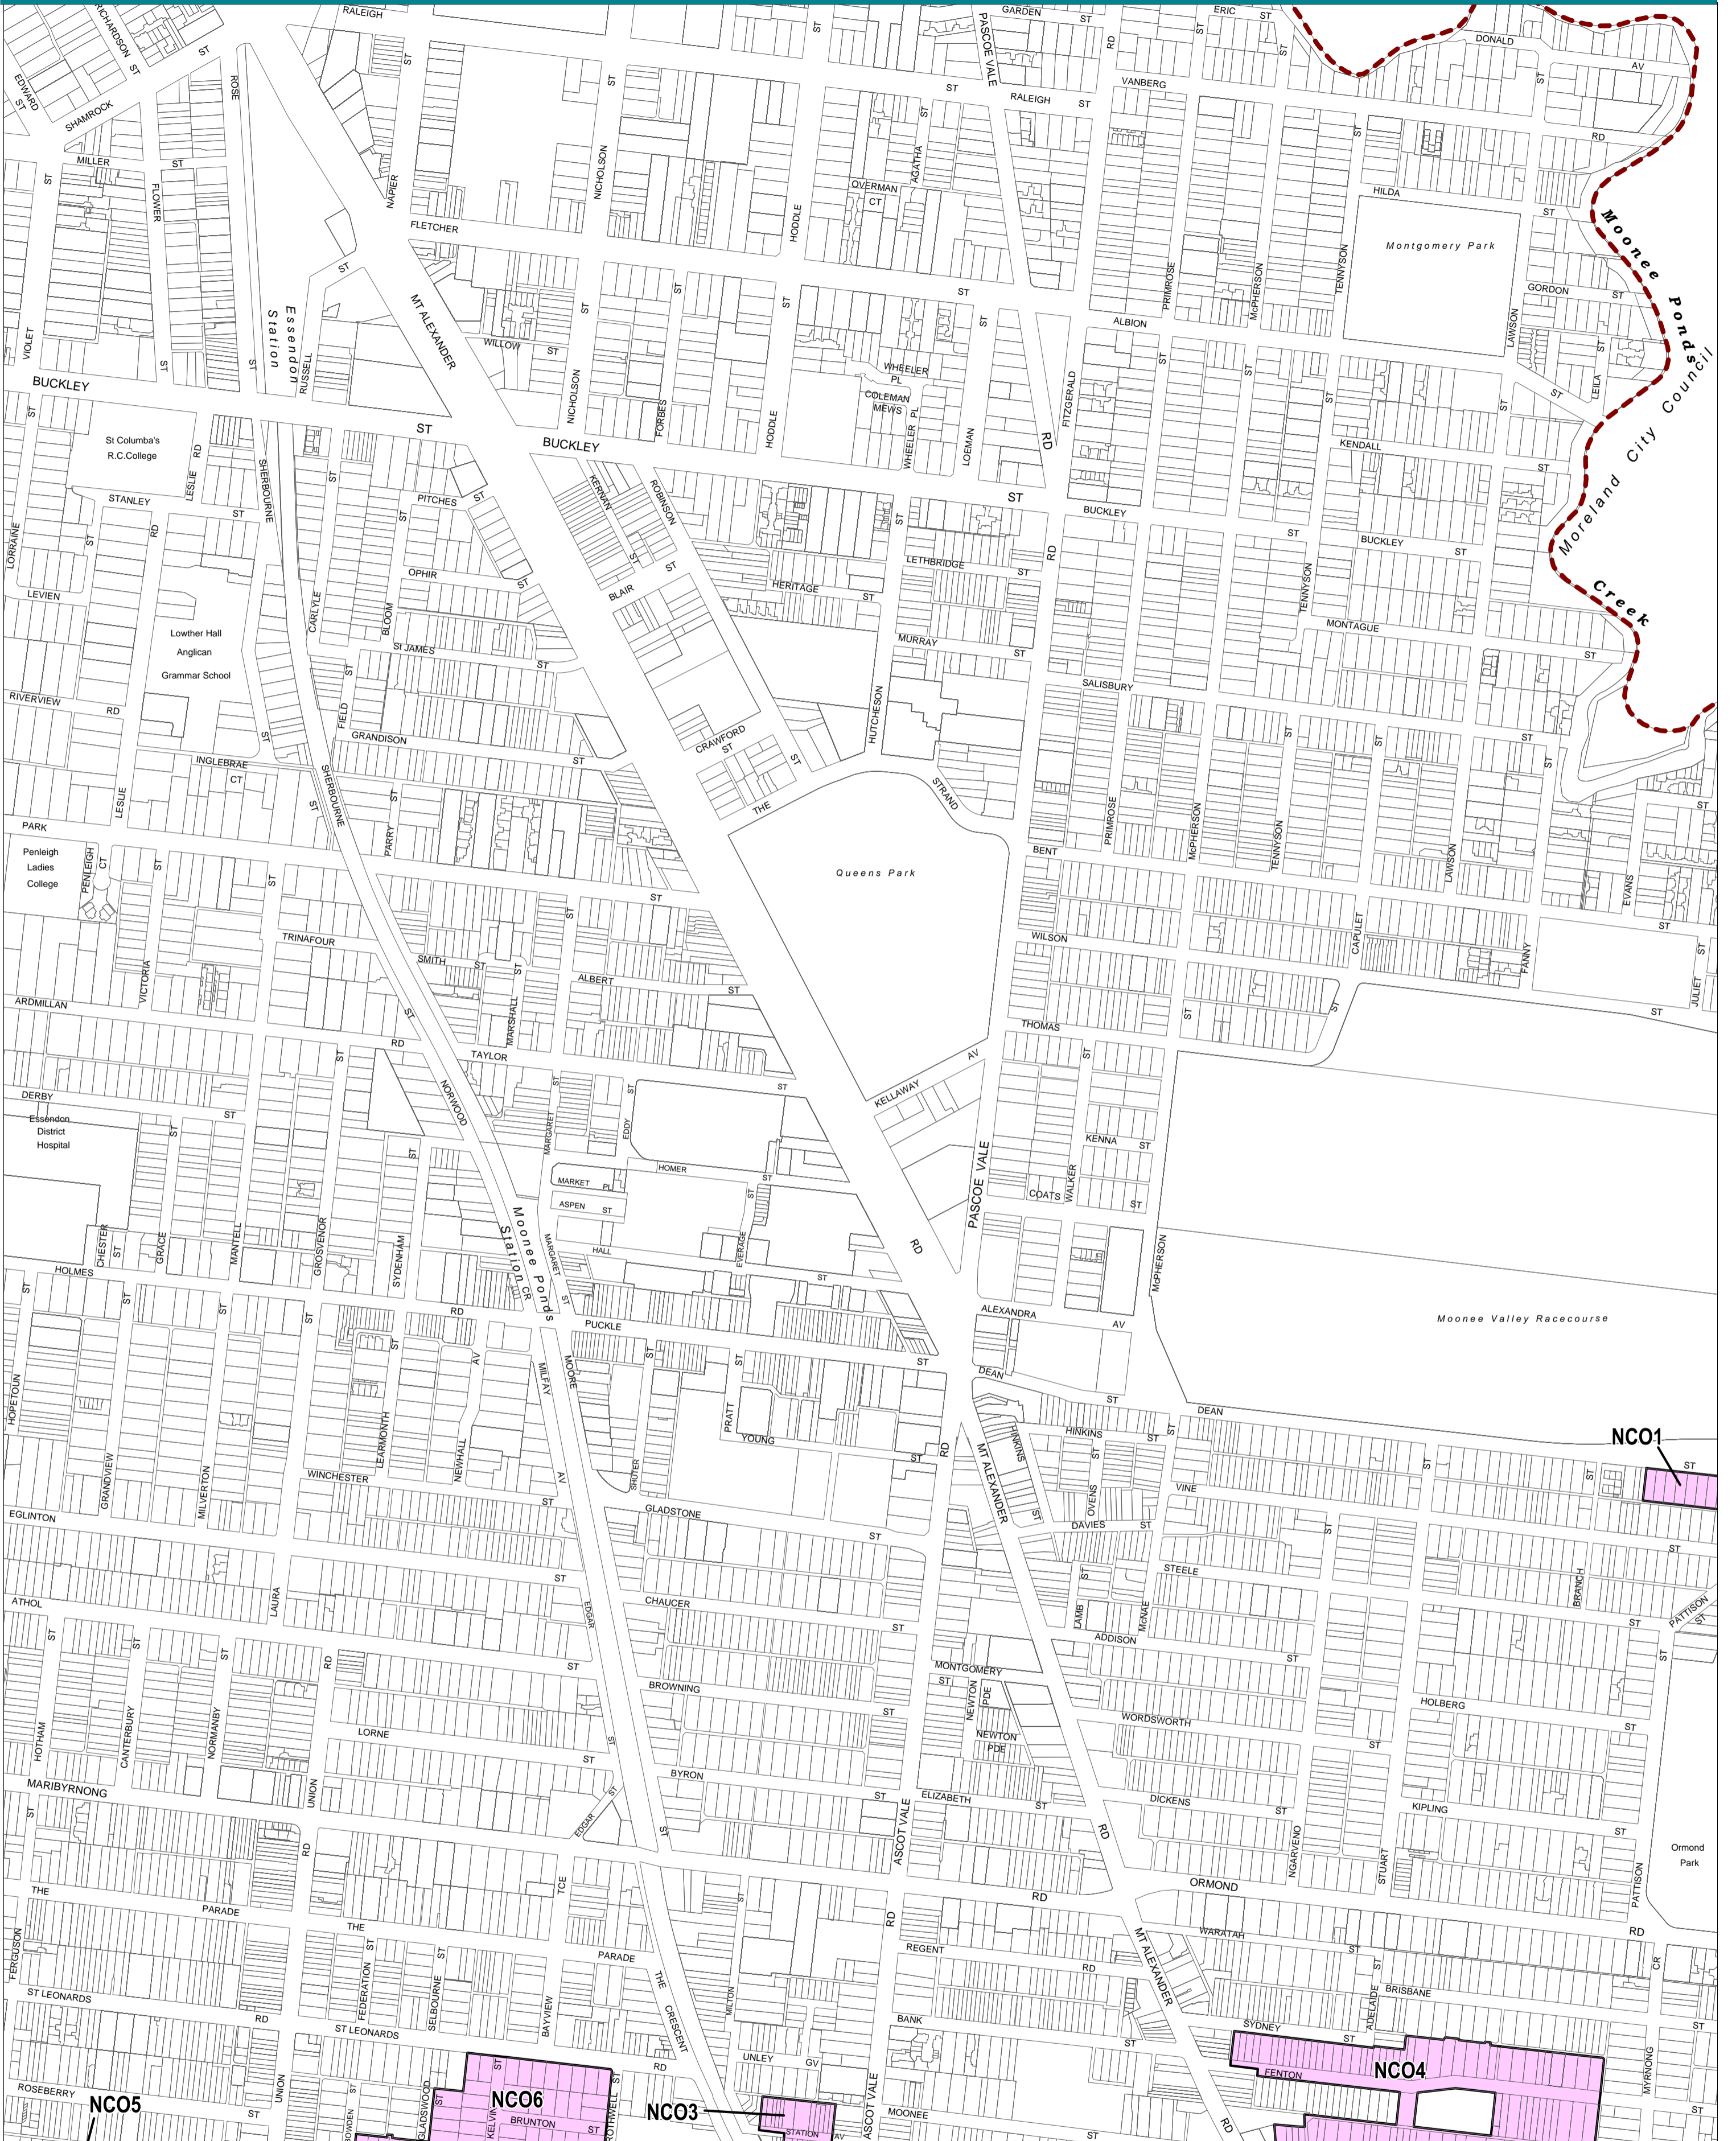

MOONEE VALLEY PLANNING SCHEME - LOCAL PROVISION

1. **Overlays**
2. NCO1 Neighbourhood Character Overlay - Schedule 1
   - NCO3 Neighbourhood Character Overlay - Schedule 3
   - NCO4 Neighbourhood Character Overlay - Schedule 4
   - NCO5 Neighbourhood Character Overlay - Schedule 5
   - NCO6 Neighbourhood Character Overlay - Schedule 6

AUSTRALIAN MAP GRID ZONE 55

PREPARED BY: Planning Mapping Services

Environment, Land, Water and Planning

Printed: 6/4/2016

AMENDMENT C139