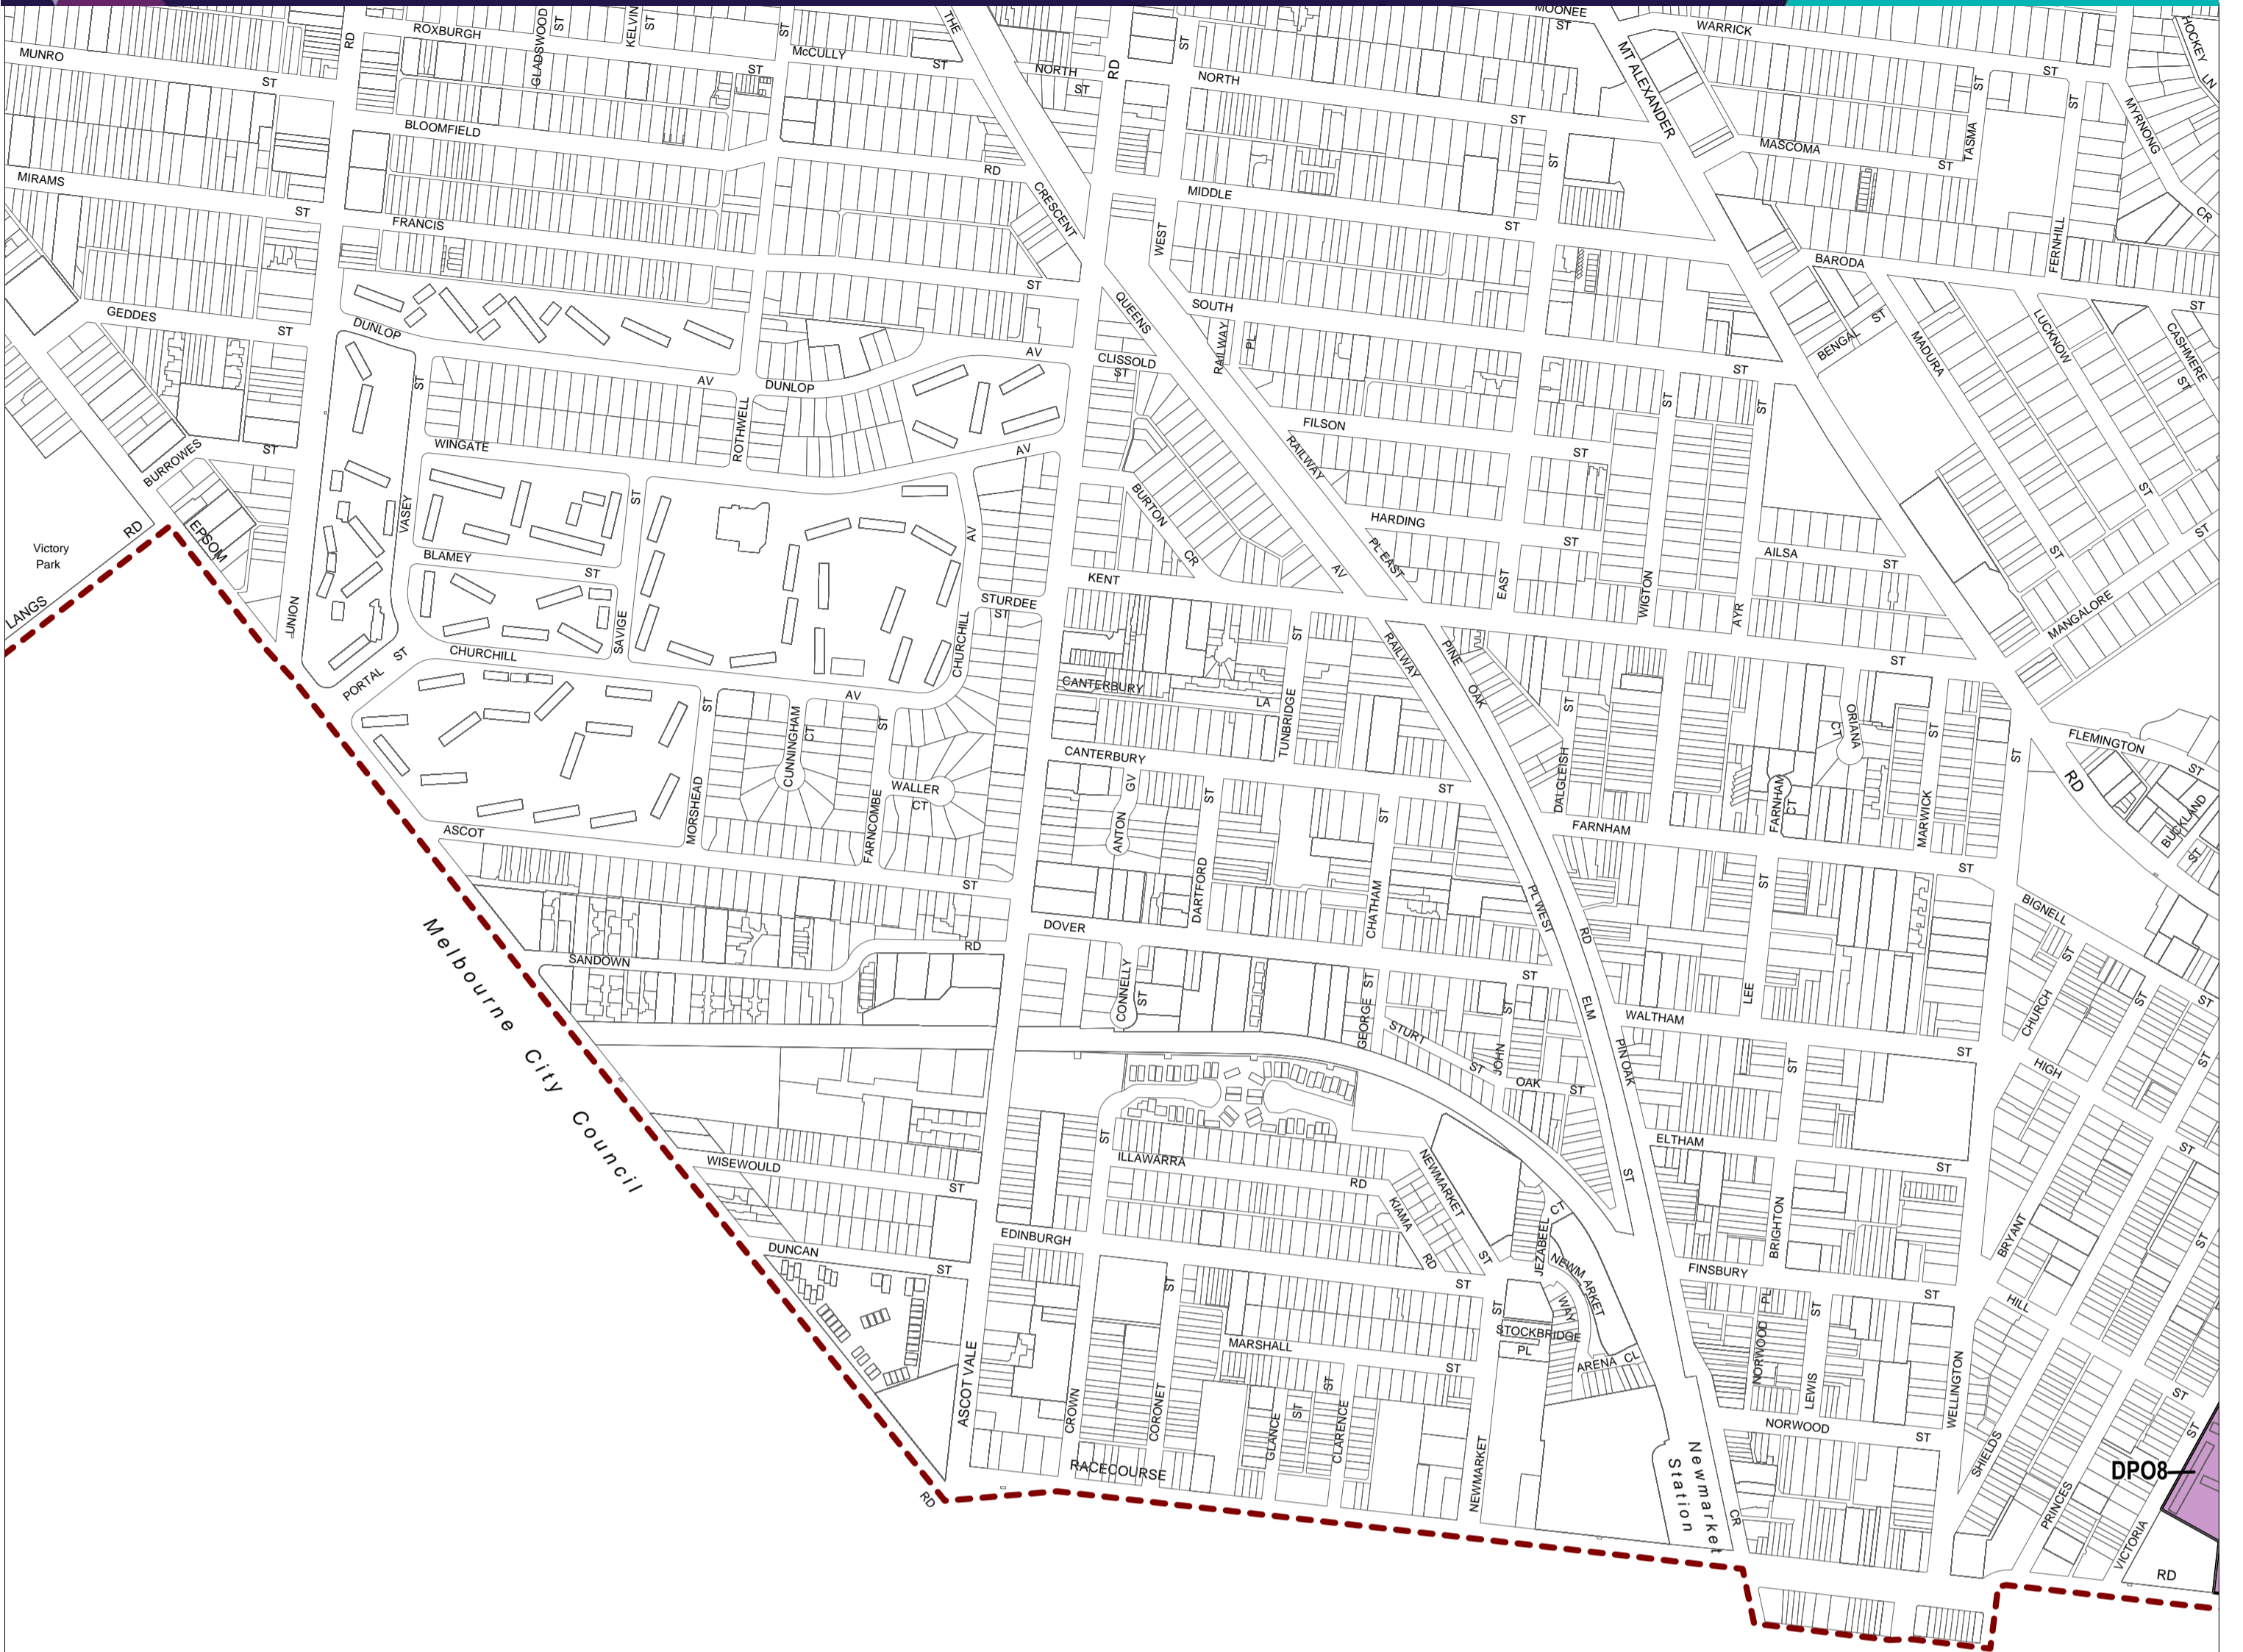

MOONEE VALLEY PLANNING SCHEME - LOCAL PROVISION

Overlays
DP08 Development Plan Overlay - Schedule 8

Municipal Boundary (If shown)

200 0 200 m

AUSTRALIAN MAP GRID ZONE 55

PREPARED BY: Planning Mapping Services

Printed: 27/3/2018

AMENDMENT C177

VICTORIA
State Government

Environment, Land, Water and Planning

INDEX TO ADJOINING SCHEME MAPS