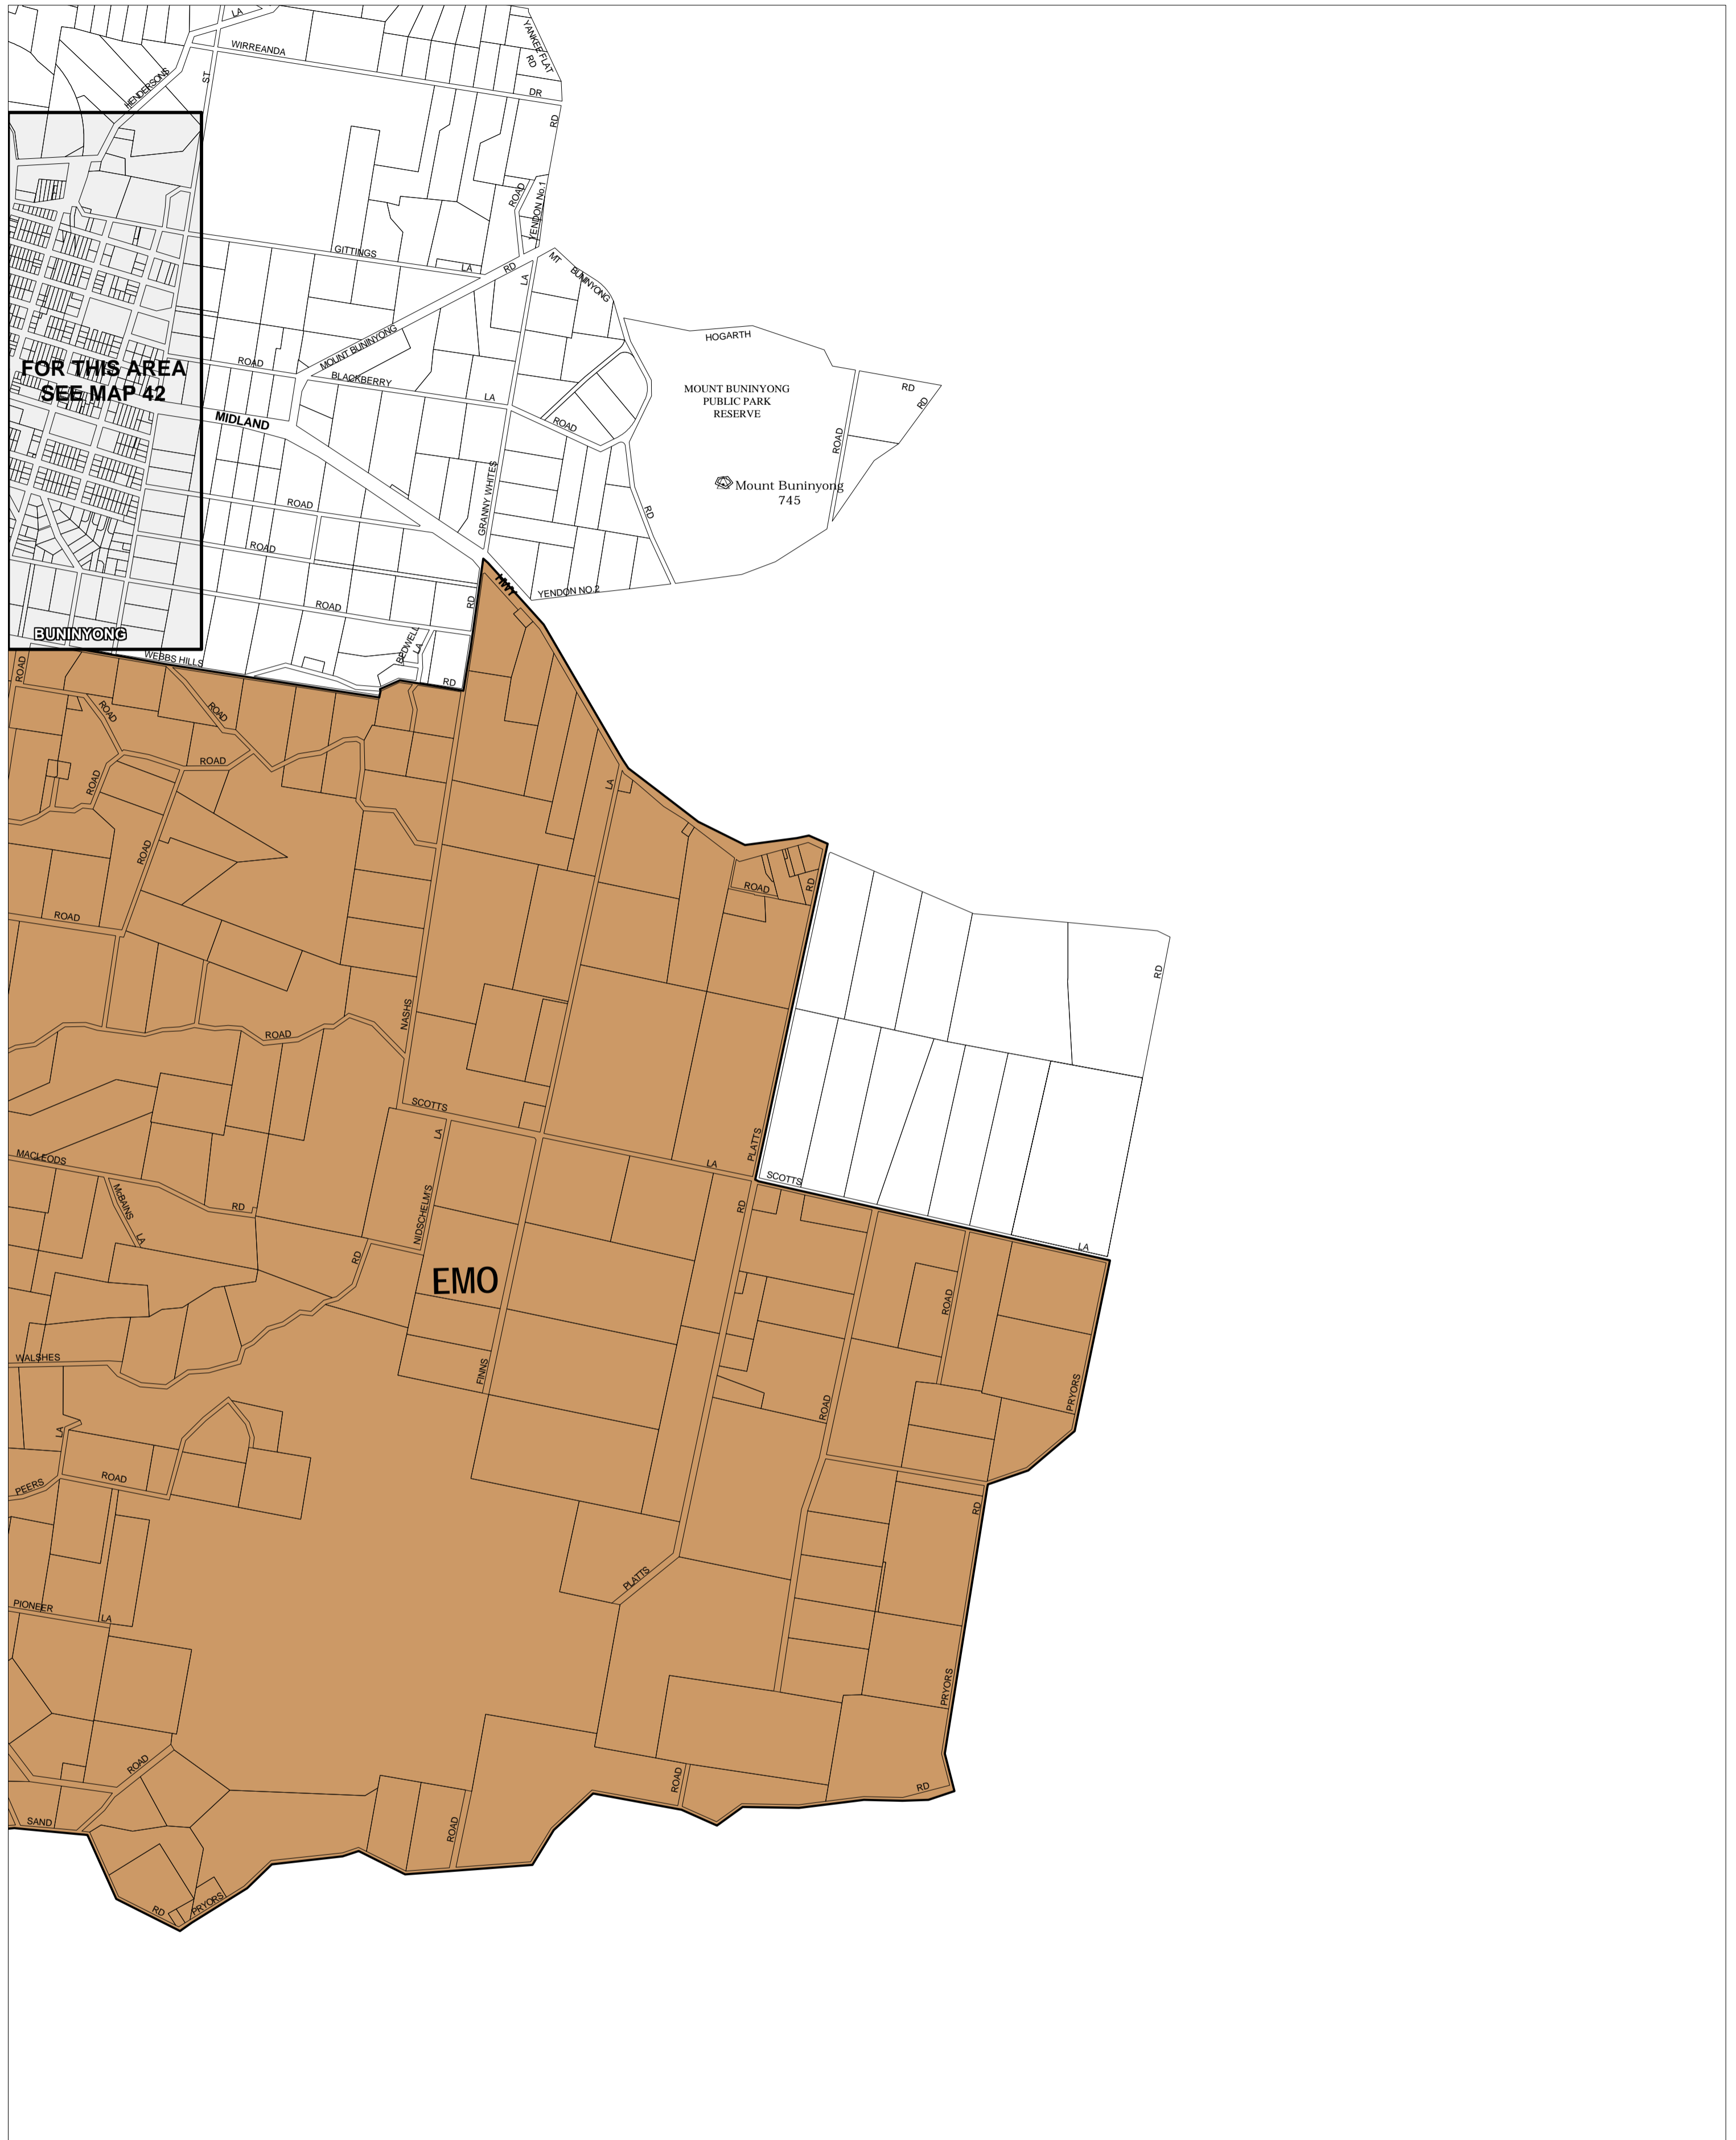

BALLARAT PLANNING SCHEME - LOCAL PROVISION

Overlays

EMO Erosion Management Overlay

AUSTRALIAN MAP GRID ZONE 54

Printed: 28/6/2007