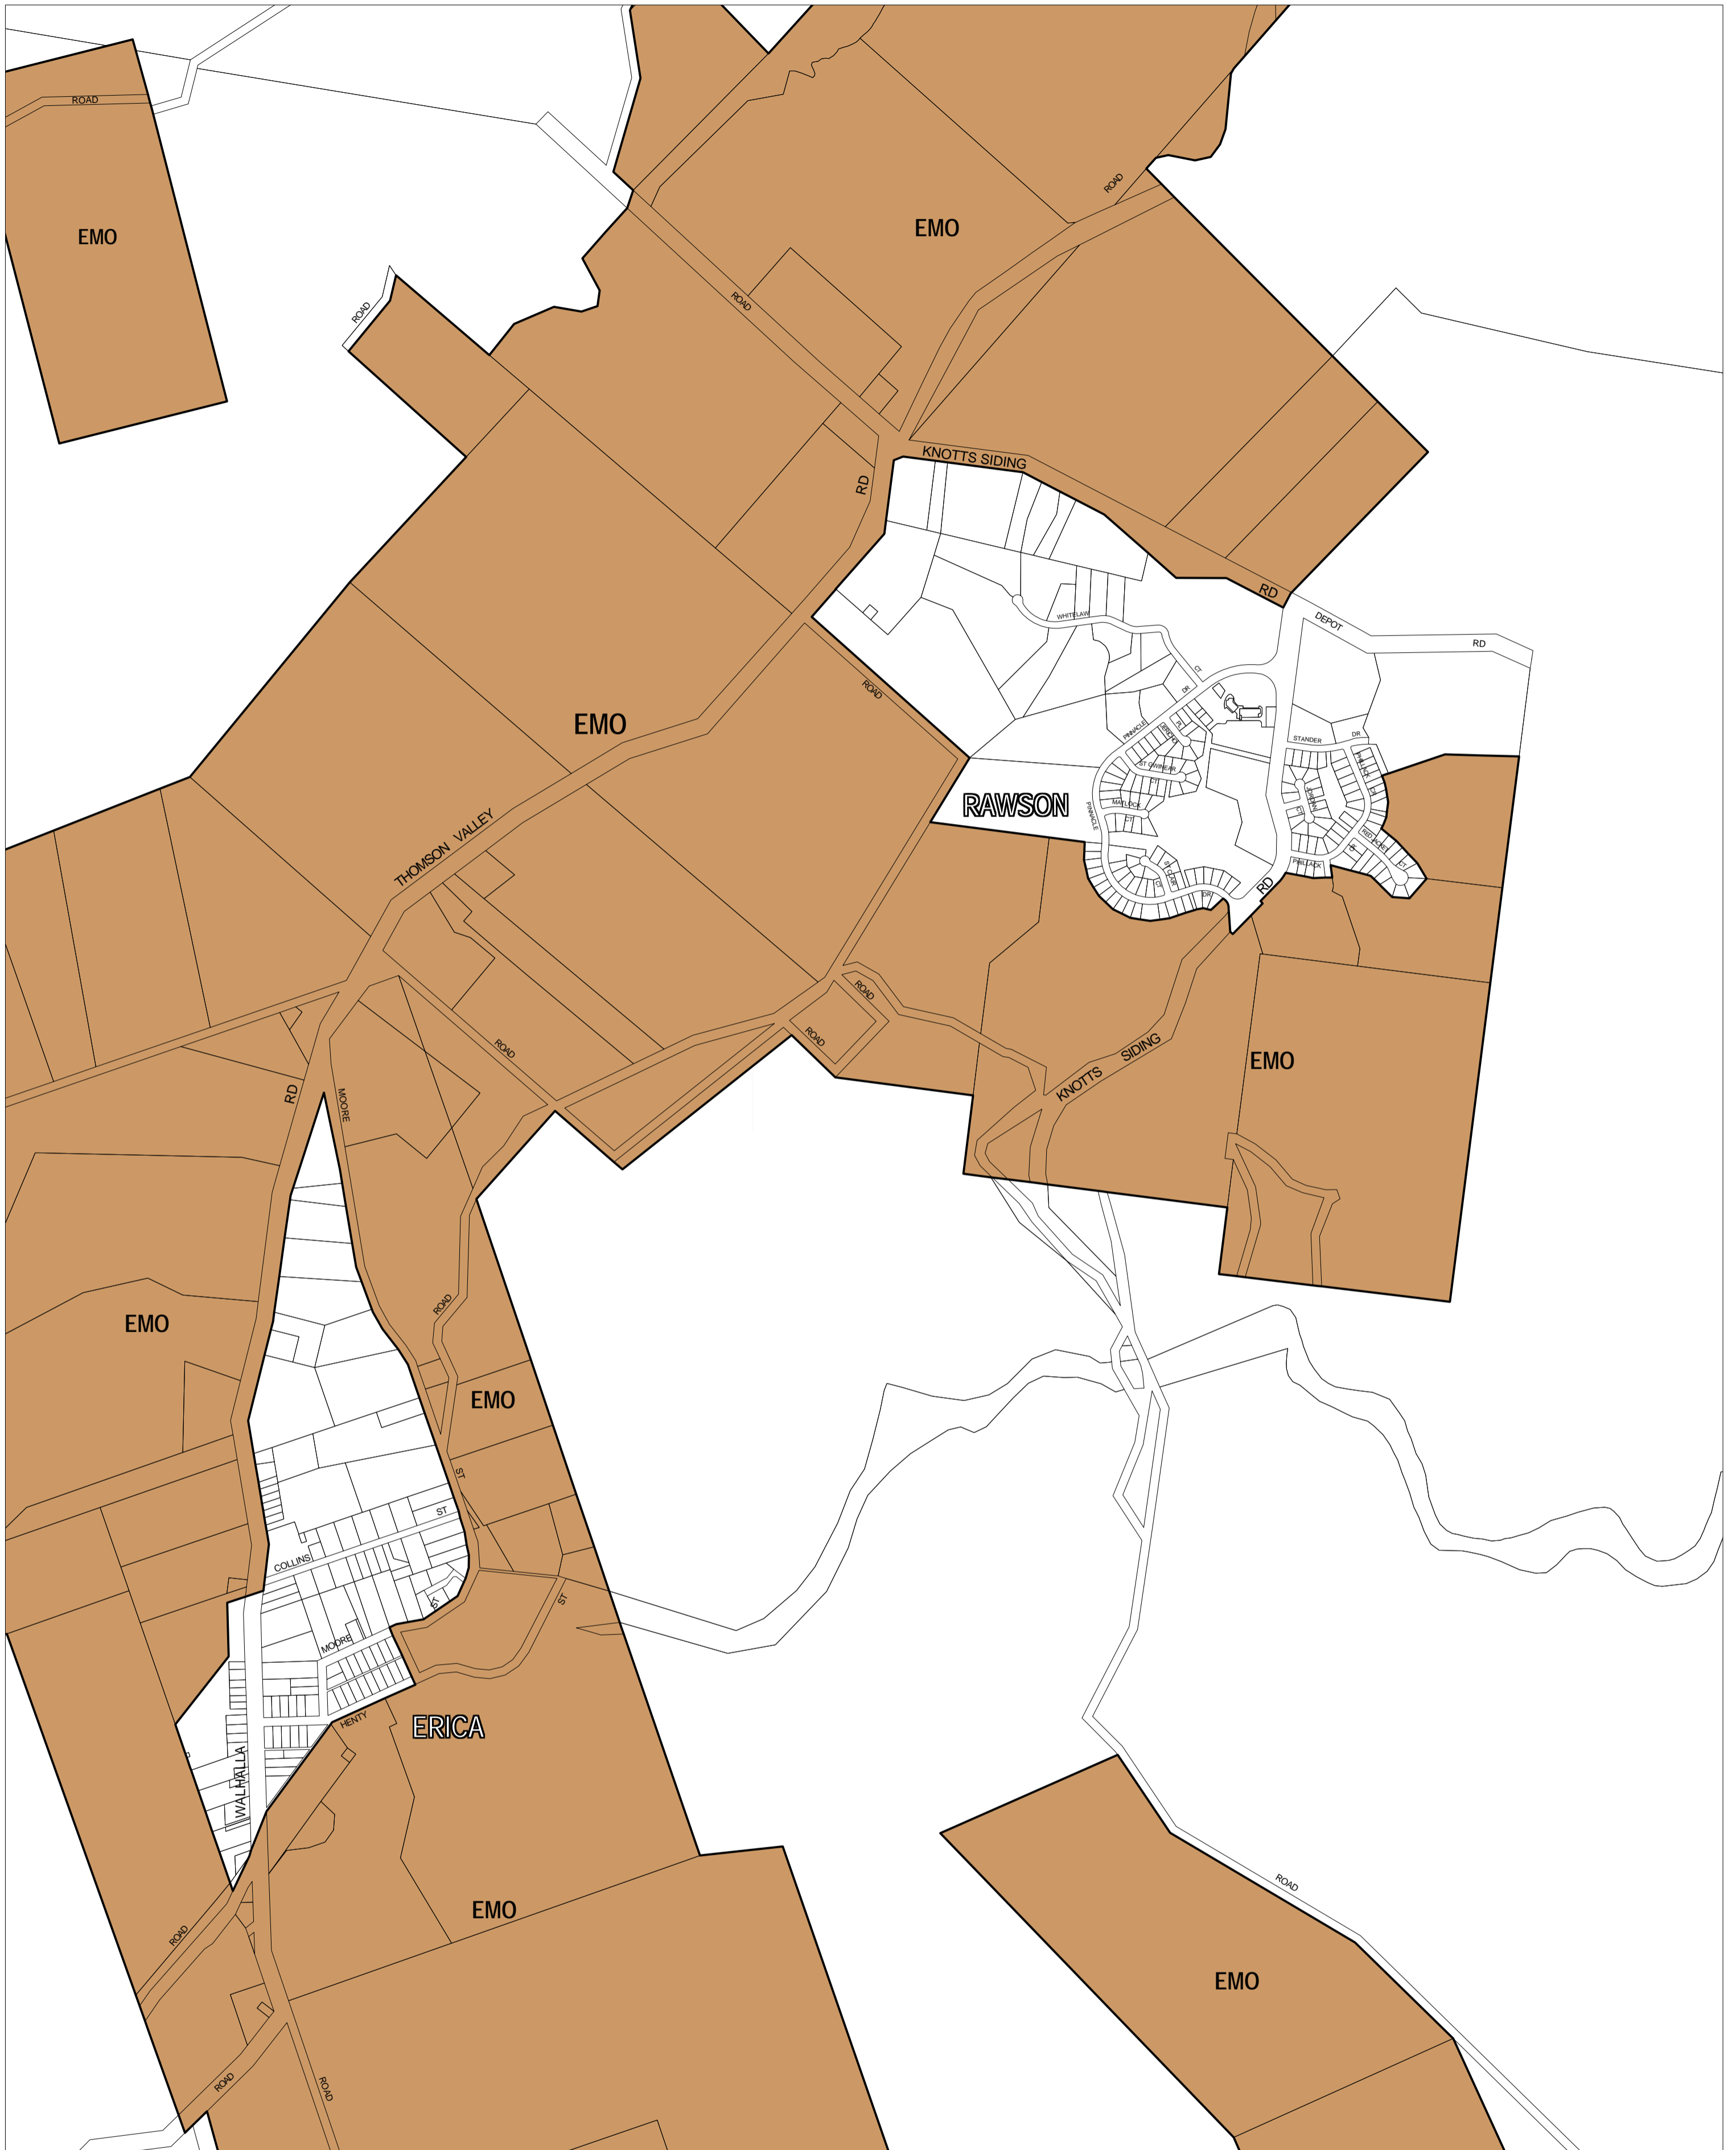

BAW BAW PLANNING SCHEME - LOCAL PROVISION

Overlays

Erosion Management Overlay

AUSTRALIAN MAP GRID ZONE 55

INDEX TO ADJOINING METRIC SERIES MAP

Printed: 18/7/2007

AMENDMENT C17