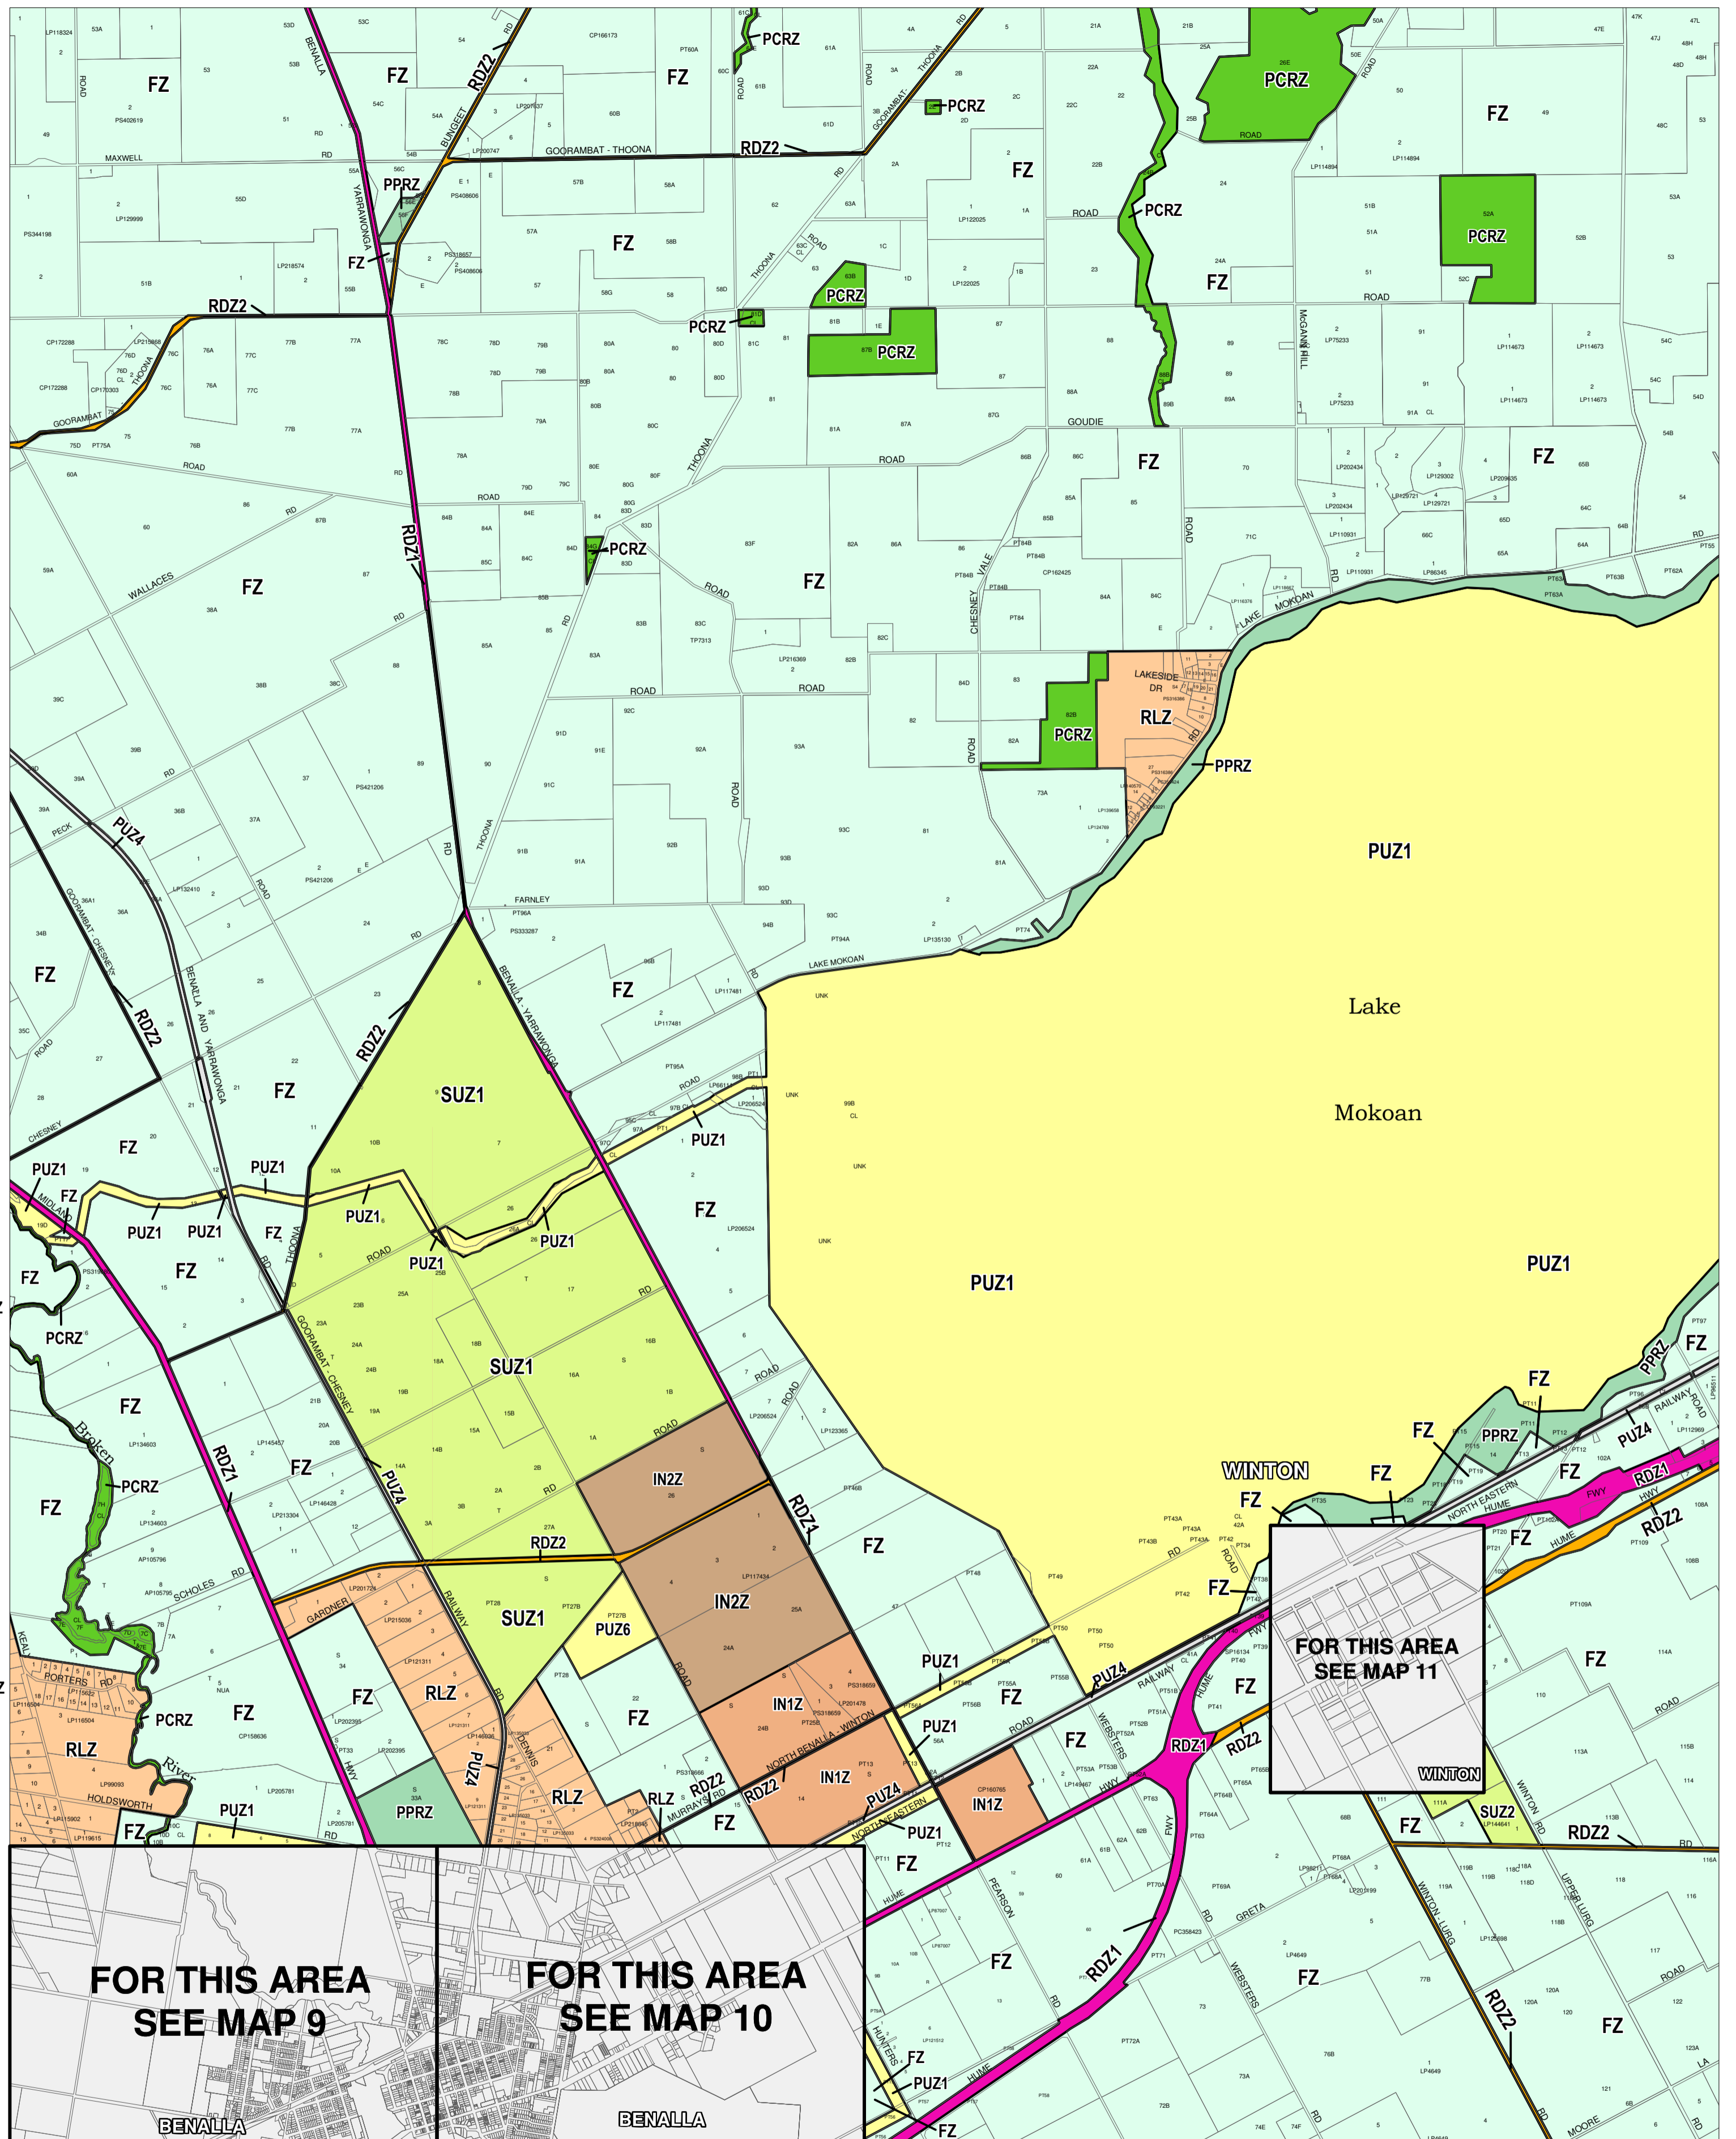

BENALLA PLANNING SCHEME - LOCAL PROVISION

Industrial	Road Zone - Category 1
IN1Z Industrial 1 Zone	RDZ1
IN2Z Industrial 2 Zone	RDZ2
Public Land	Rural
PCRZ Public Conservation And Resource Zone	FZ Farming Zone
PPRZ Public Park And Recreation Zone	RLZ Rural Living Zone
PUZ2 Public Use Zone - Local Government	Special Purpose
PUZ1 Public Use Zone - Service And Utility	SUZ1 Special Use Zone - Schedule 1
PUZ4 Public Use Zone - Transport	SUZ2 Special Use Zone - Schedule 2

Printed: 2/8/2013

AMENDMENT C19