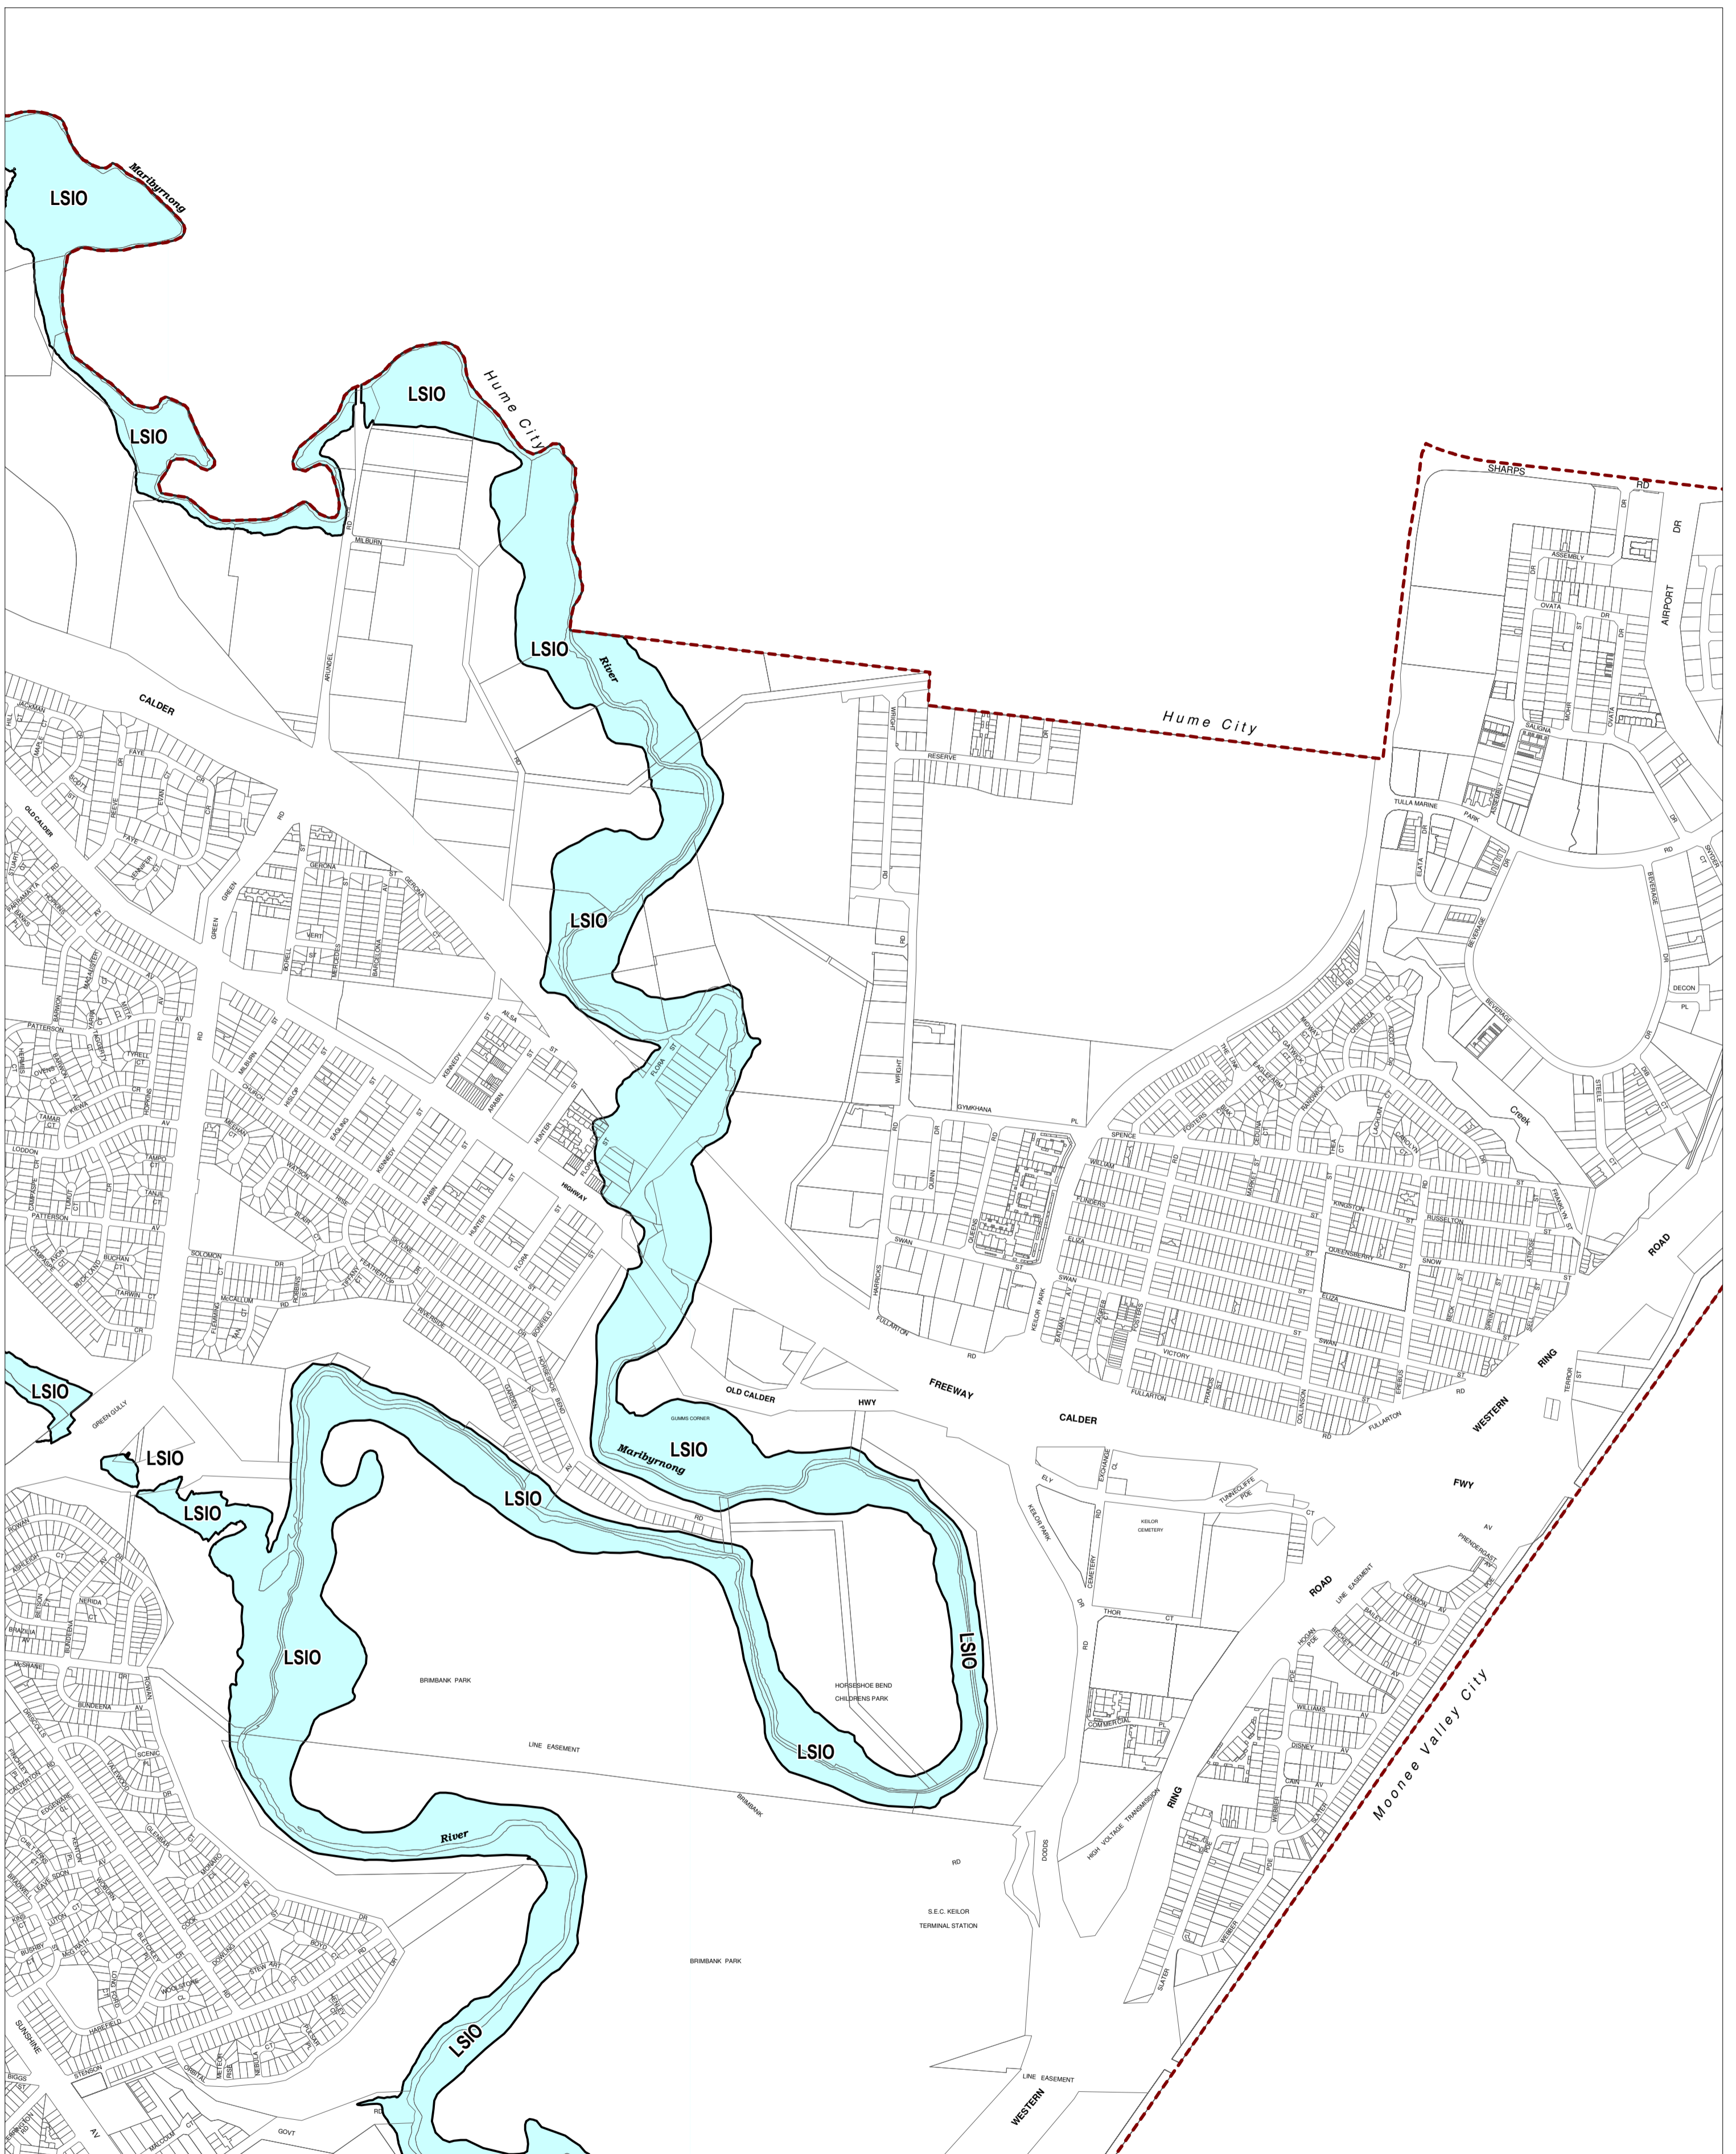

BRIMBANK PLANNING SCHEME - LOCAL PROVISION

AUSTRALIAN MAP GRID ZONE 55

Printed: 10/12/2012

AMENDMENT C133