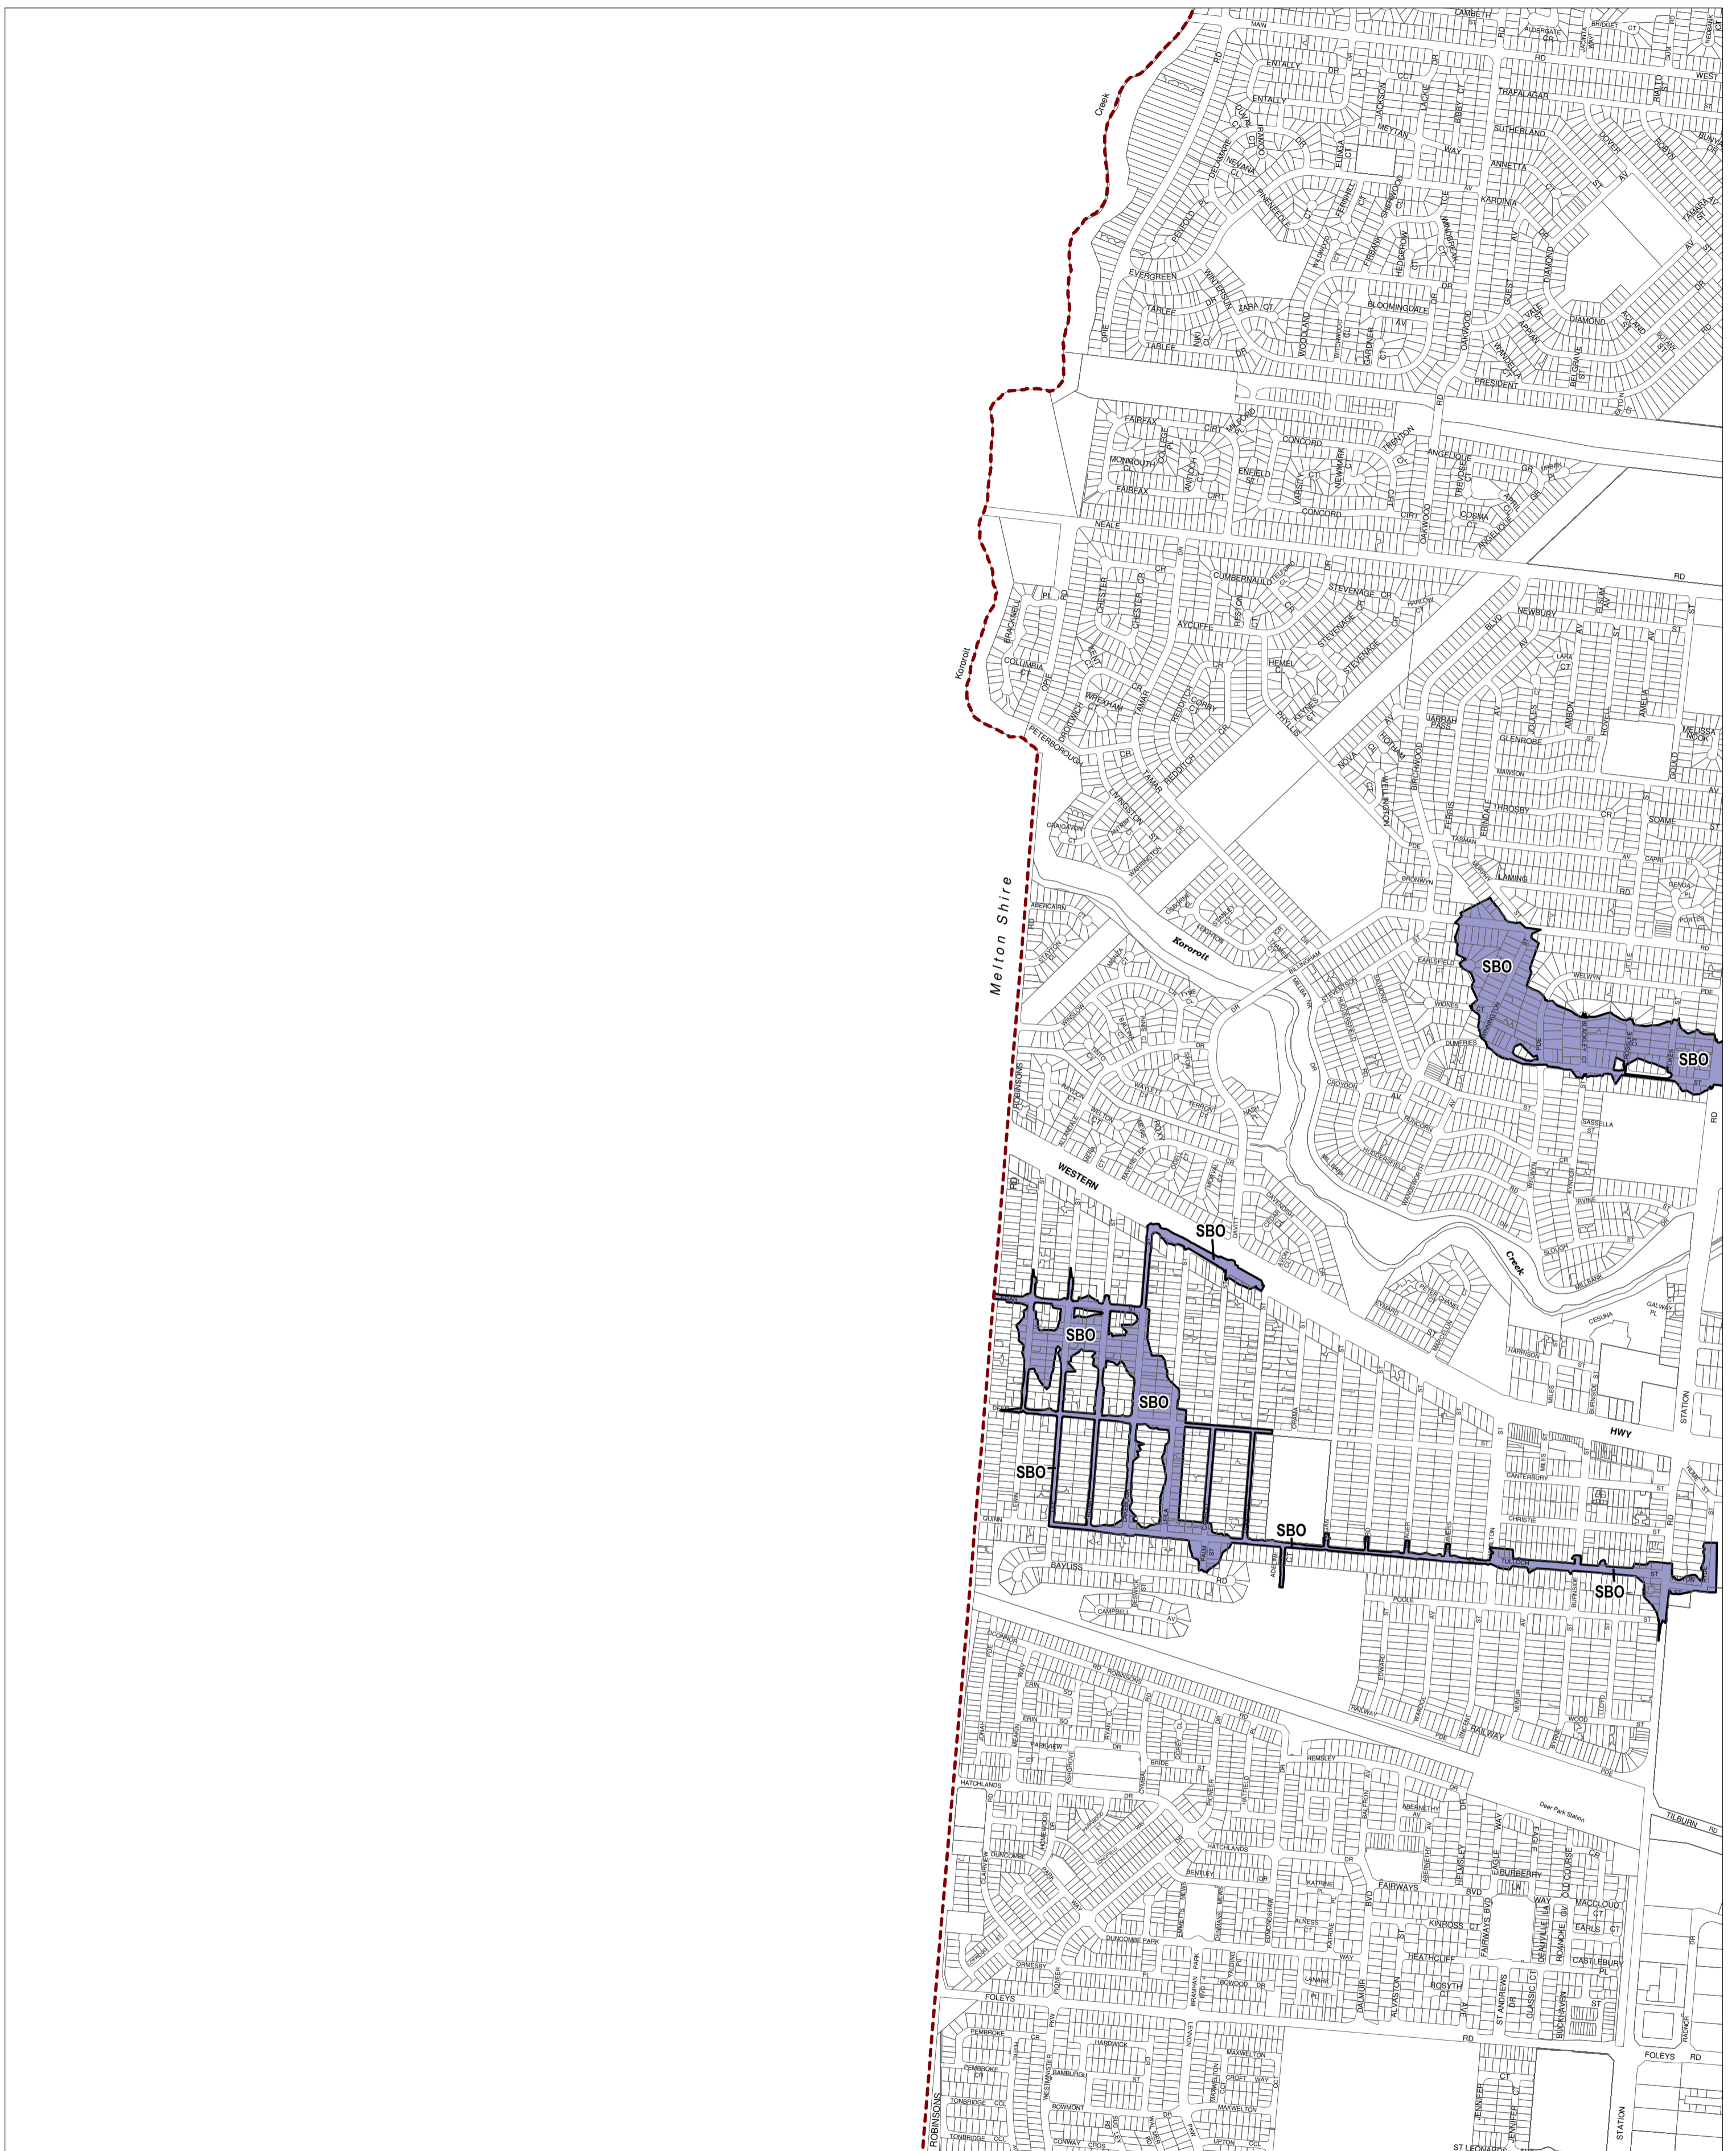

BRIMBANK PLANNING SCHEME - LOCAL PROVISION

Overlays
SBO Special Building Overlay

AUSTRALIAN MAP GRID ZONE 55

Printed: 10/12/2012

AMENDMENT C133

SPECIAL BUILDING OVERLAY

MAP No 7SBO