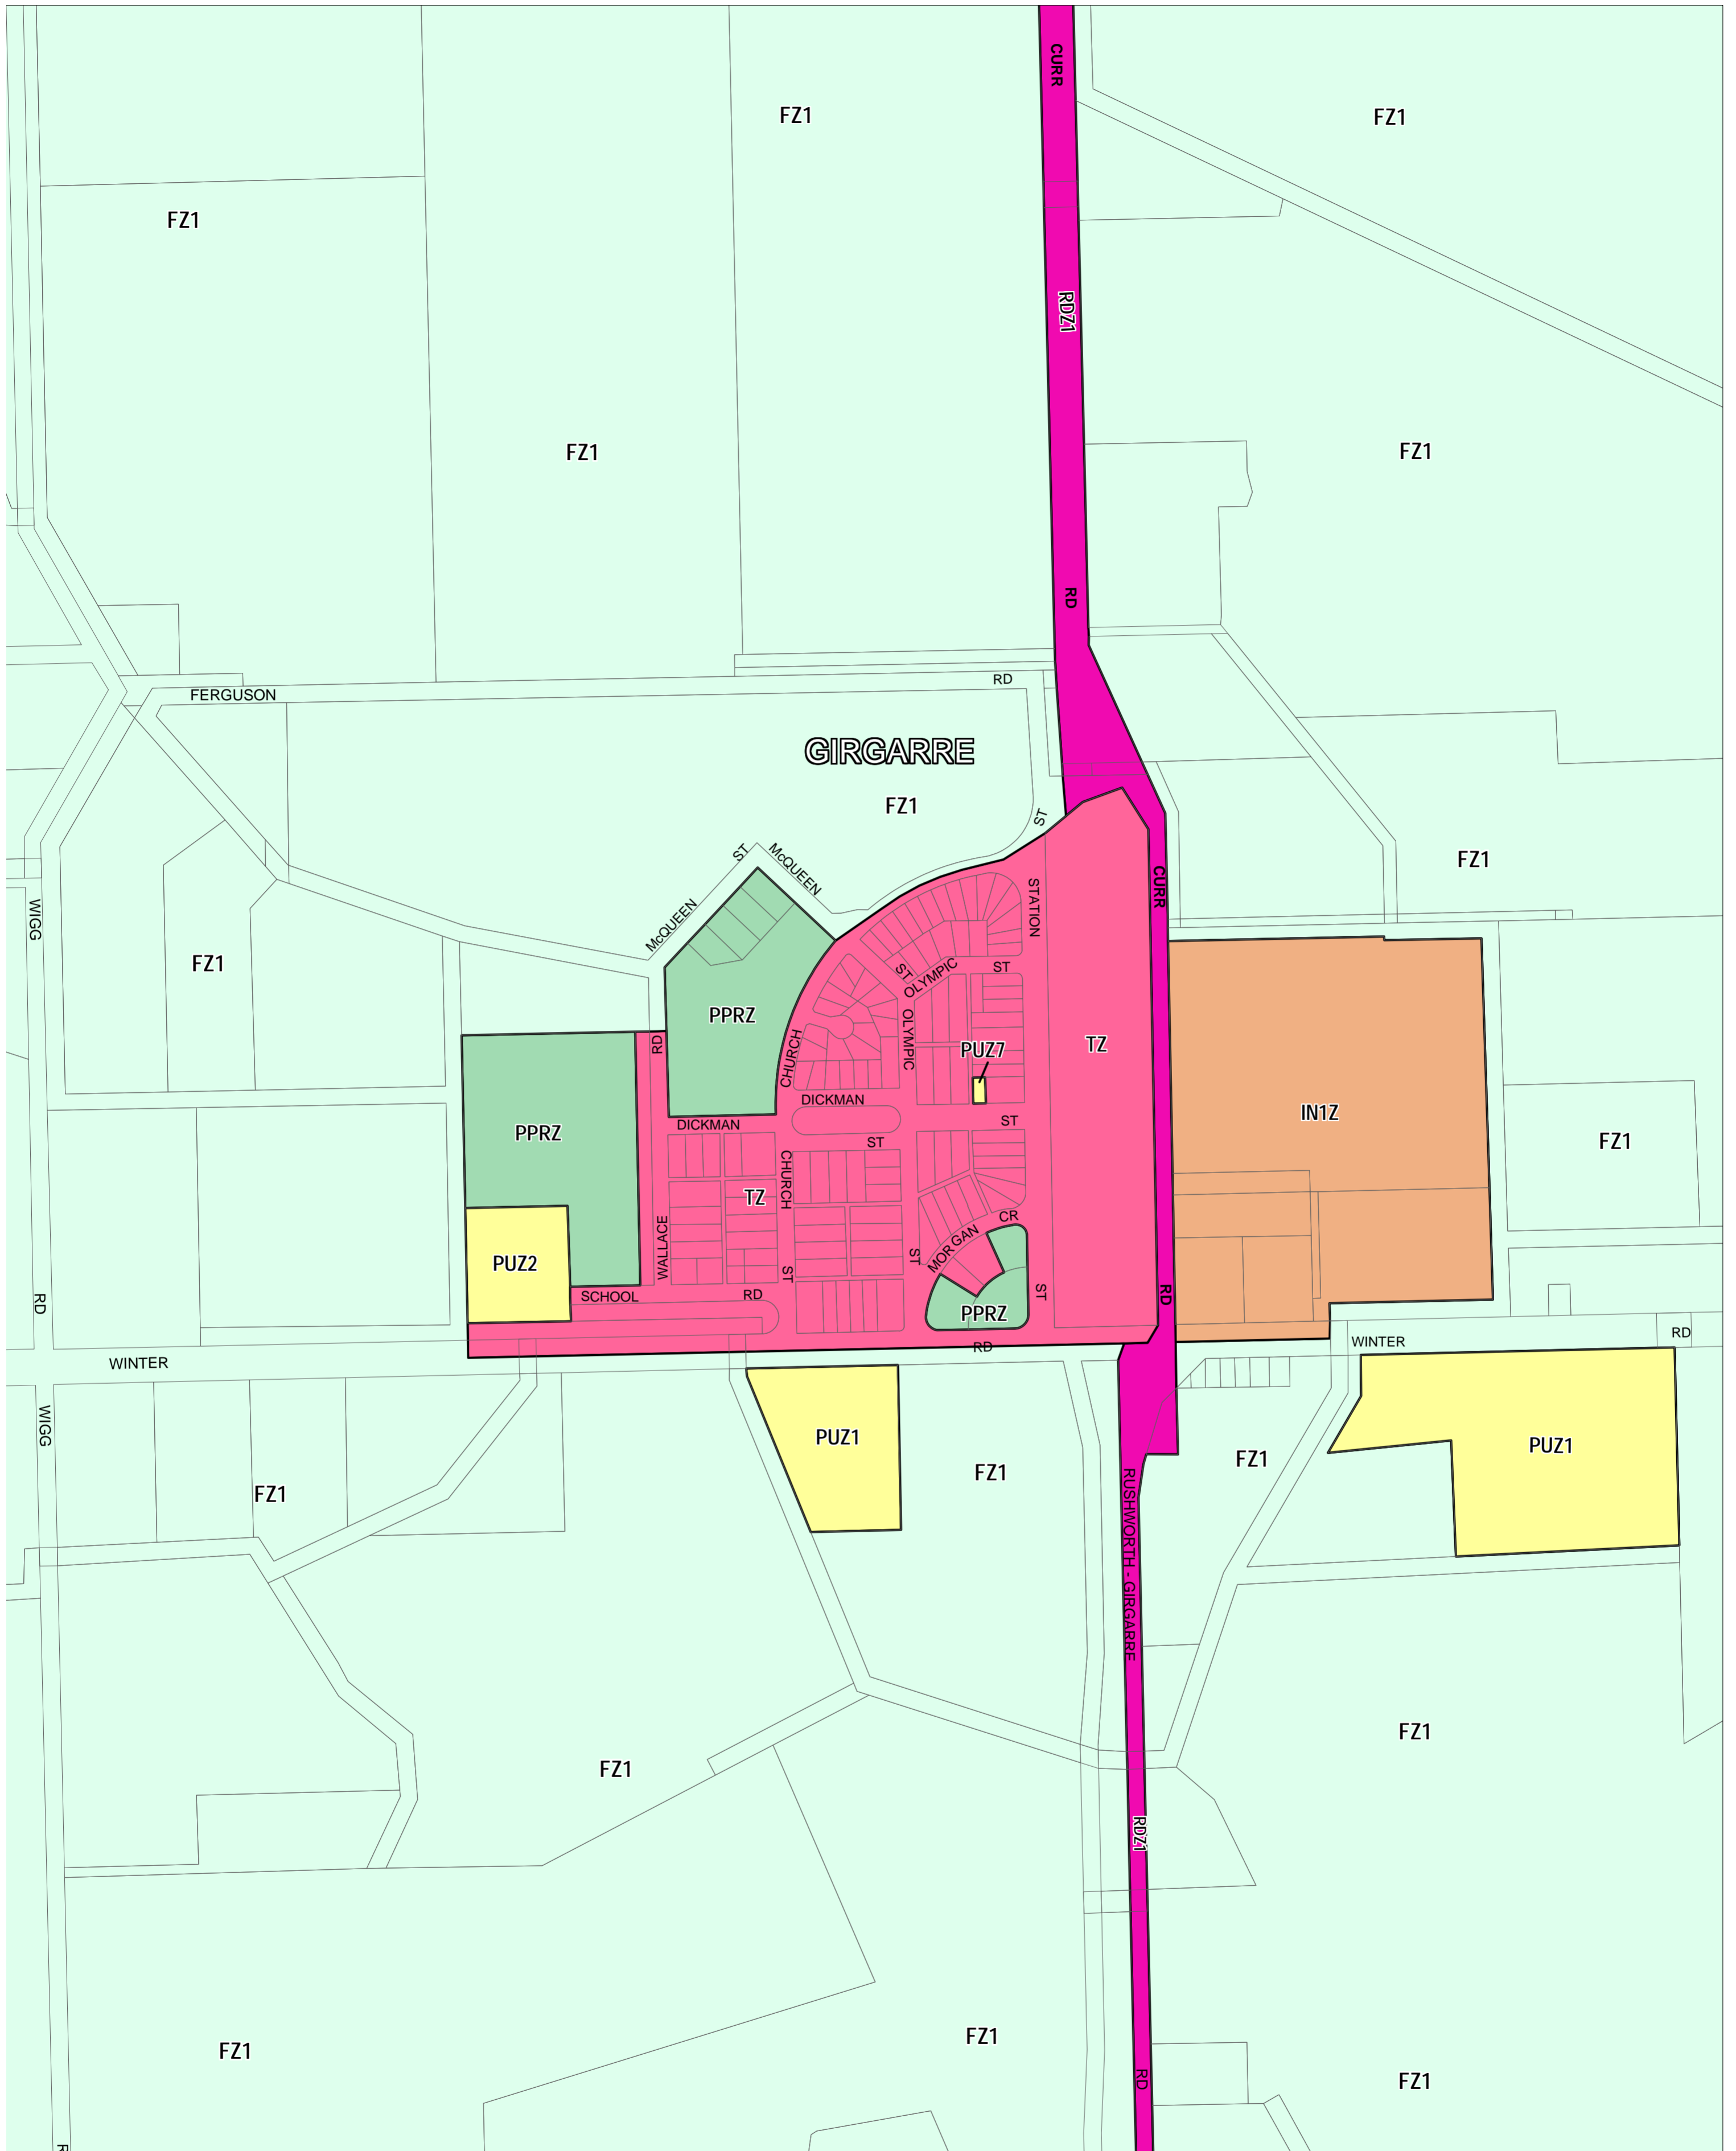

CAMPASPE PLANNING SCHEME - LOCAL PROVISION

Industrial		Rural	
IN1Z	Industrial 1 Zone	FZ1	Farming Zone - Schedule 1
PPRZ	Public Park And Recreation Zone		
PUZ2	Public Use Zone - Education		
PUZ7	Public Use Zone - Other Public Use		
PUZ1	Public Use Zone - Service And Utility		
RDZ1	Road Zone - Category 1		
TZ	Township Zone		

AUSTRALIAN MAP GRID ZONE 55

INDEX TO ADJOINING METRIC SERIES MAP

10	4
5	6
17	12
16	22
28	31
36	37

Printed: 13/9/2013

AMENDMENT C69