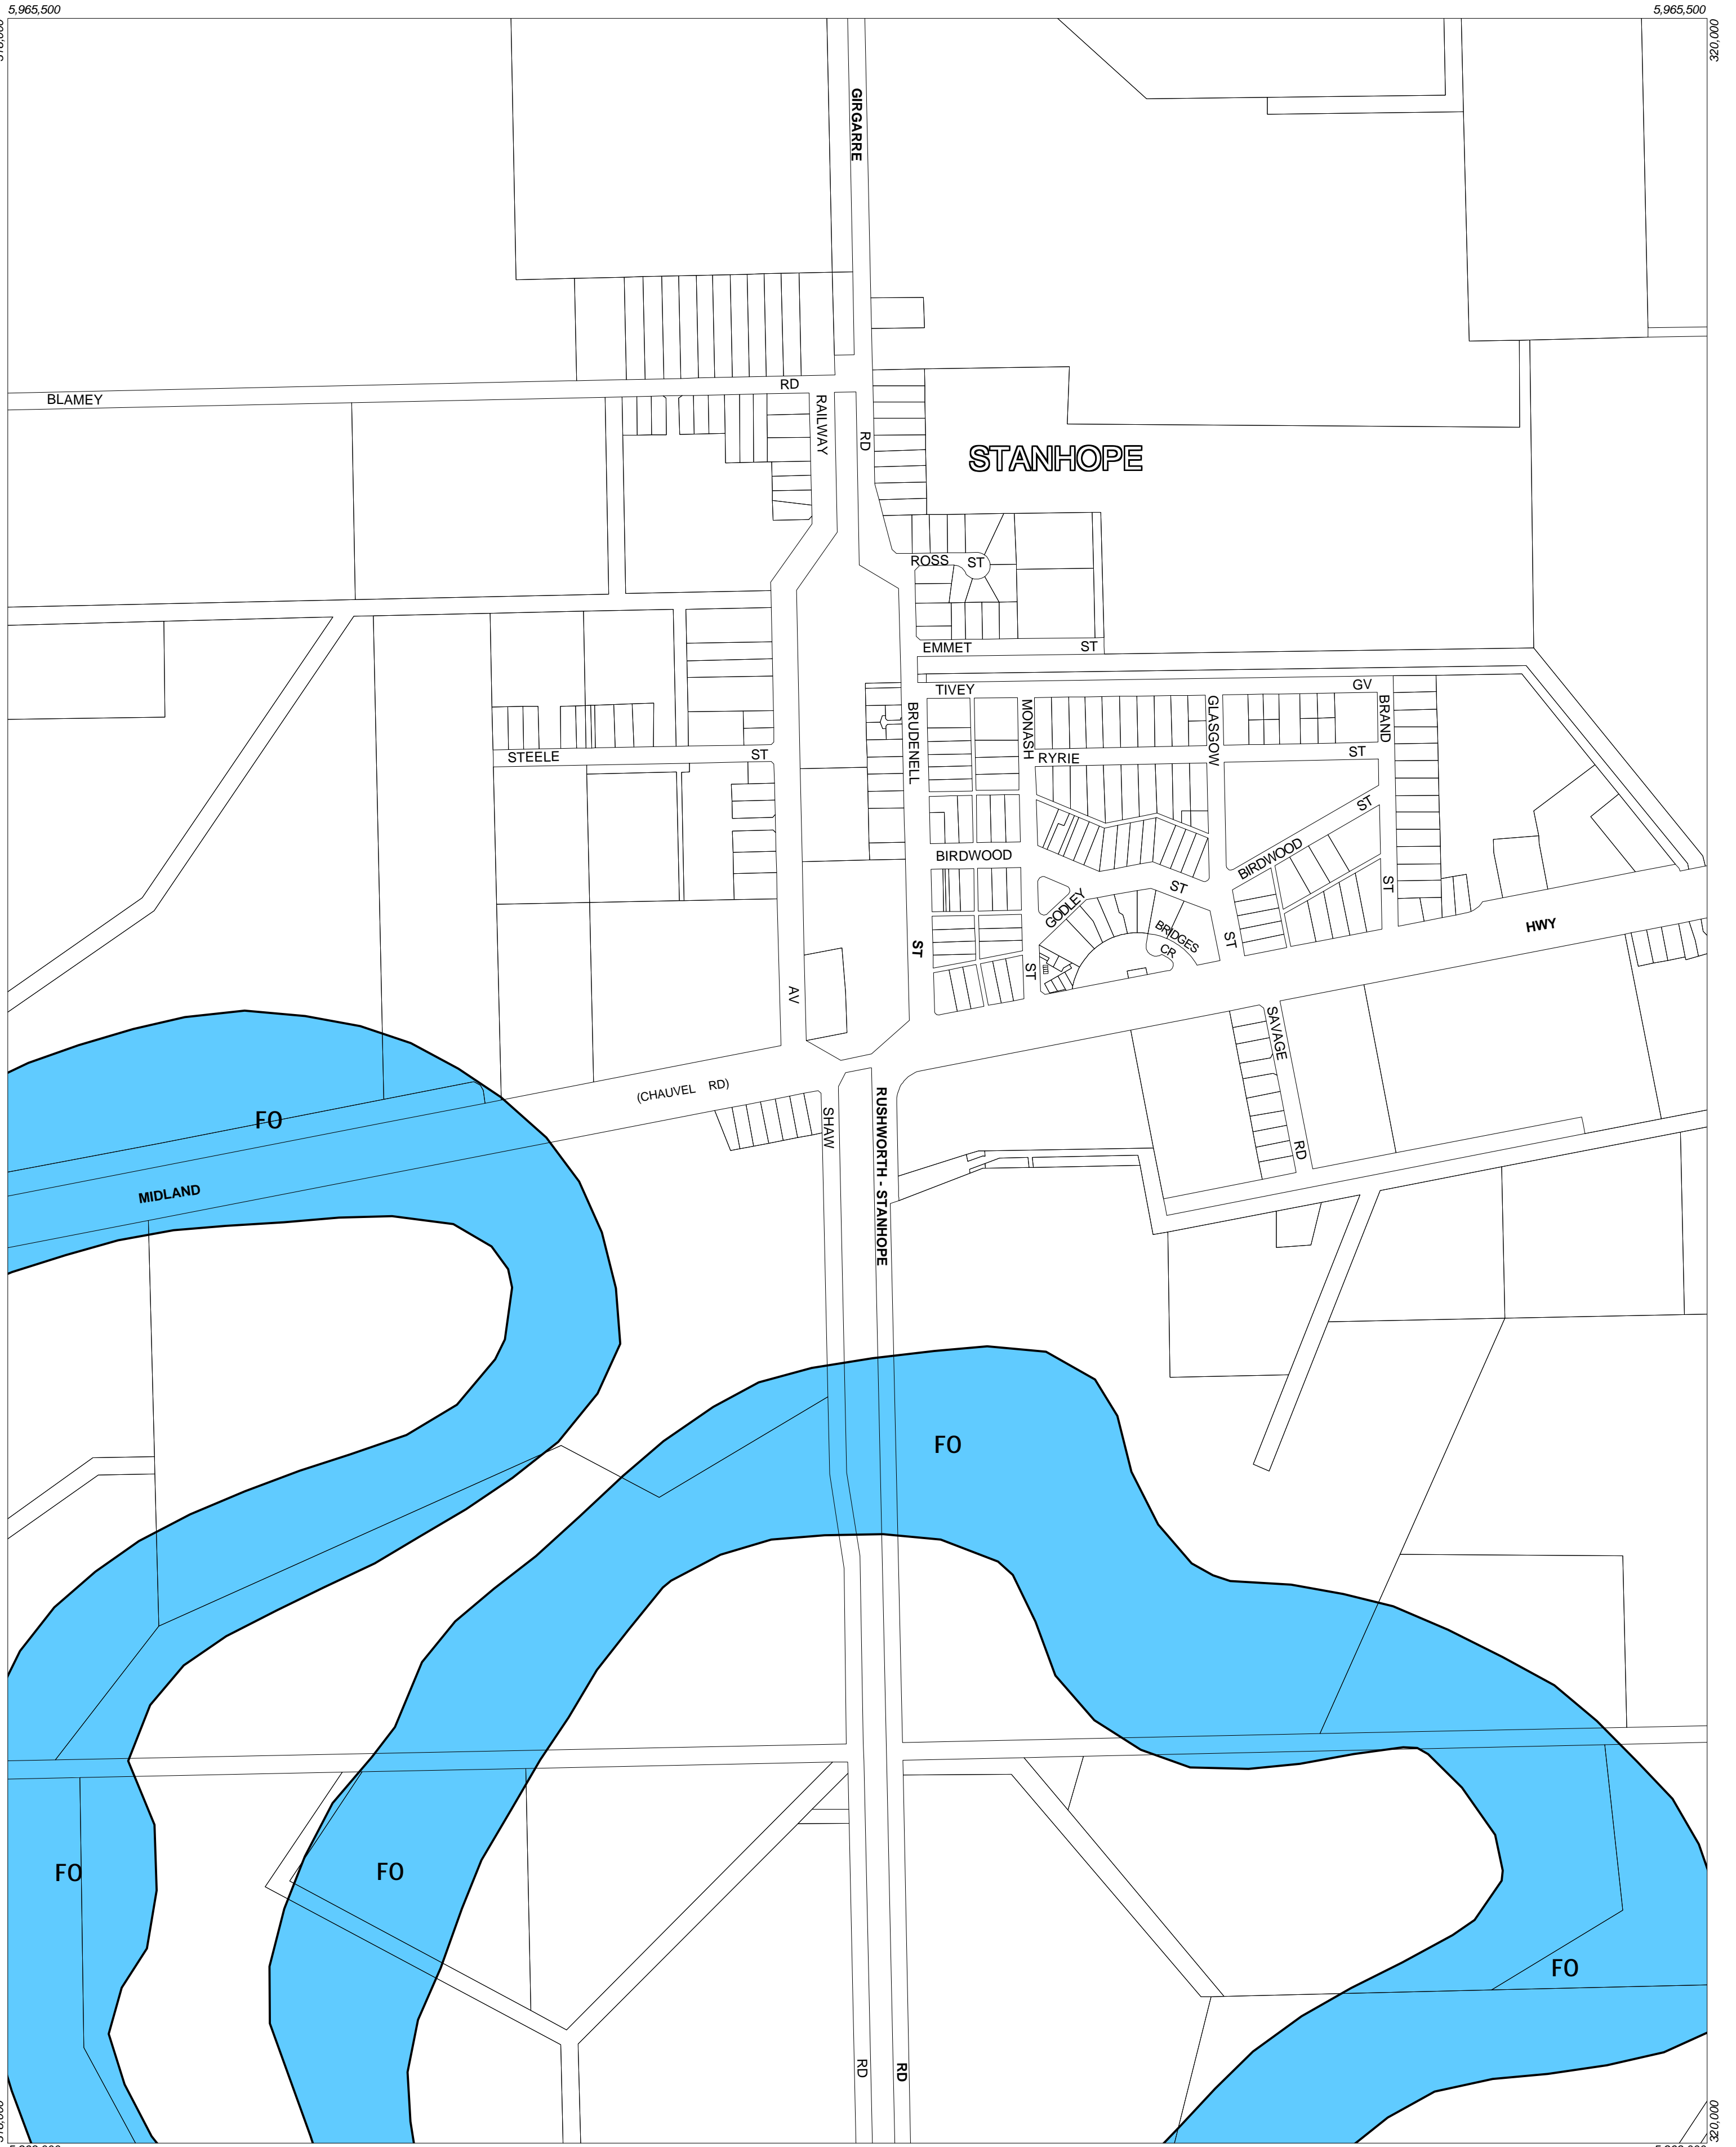

CAMPASPE PLANNING SCHEME - LOCAL PROVISION

Overlays

- FO Floodway Overlay

100 0 100 200 300 400 500 m
AUSTRALIAN MAP GRID ZONE 55

Amendment C14 Pt.1
Printed: 3/1/2003

INDEX TO ADJOINING METRIC SERIES MAP